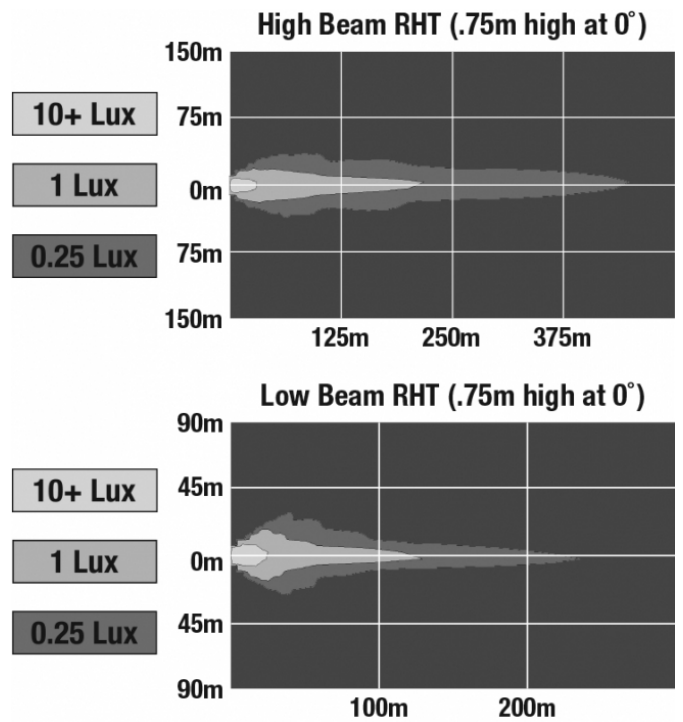

LED Headlights - Model 8700 Evolution 2

PRODUCT INFORMATION

Description	12-24V DOT LED High & Low Beam Headlight with Black Inner Bezel
Height	176.53 mm / 6.95 in
Width	176.53 mm / 6.95 in
Depth	99.82 mm / 3.93 in
Shape	Round
Outer Lens Material	Polycarbonate
Outer Lens Color	Clear
Housing Material	Die-Cast Aluminum
Housing Color	Gray
Bezel Color	Black
Retrofits	2D1 "PAR56" or 7" round headlights
Minimum Operating Temperature	-40 °C / -40 °F
Maximum Operating Temperature	65 °C / 149 °F
Connector or Wiring	H4
Mating Connector	H4 AMP#172615-2
Product Weight	2.31 lbs / 1.05 kgs
Shipping Weight	3.50 lbs / 1.59 kgs

PRODUCT DIMENSIONS

ELECTRICAL SPECIFICATIONS

Input Voltage	12-24V DC
Operating Voltage	9-32V DC
Transient Spike Protection	150V Peak @ 1 HZ-100 Pulses
Black Wire	Ground
White Wire	High Beam
Yellow Wire	Low Beam
Current Draw	3.00A @ 12V DC (High Beam) 2.00A @ 12V DC (Low Beam) 1.60A @ 24V DC (High Beam) 1.10A @ 24V DC (Low Beam)

Buy America Standards
FMVSS 108 Table XIX
IEC IP67

Eco Friendly
FMVSS 108 Table XVIII

PHOTOMETRIC SPECIFICATIONS

Raw Lumen Output	2,610 (High Beam); 1,770 (Low Beam)
Effective Lumen Output	1,150 (High Beam); 750 (Low Beam)
Candela Output	60,897 (High Beam) 35,003 (Low Beam)
Nominal LED Color Temperature	5000 K
Beam Pattern(s)	Forward Lighting - High Beam (DOT/ECE) Forward Lighting - Low Beam (DOT)