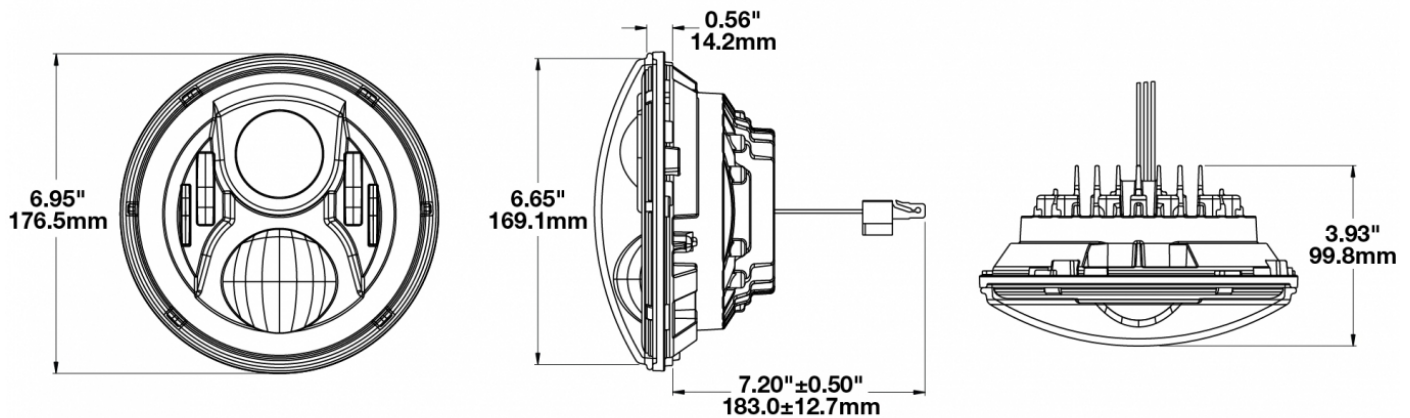

LED Headlights - Model 8700 Evolution 2

PRODUCT INFORMATION

Description	12-24V DOT LED High & Low Beam Headlight with Black Inner Bezel
Height	176.53 mm / 6.95 in
Width	176.53 mm / 6.95 in
Depth	99.82 mm / 3.93 in
Shape	Round
Outer Lens Material	Polycarbonate
Outer Lens Color	Clear
Housing Material	Die-Cast Aluminum
Housing Color	Gray
Bezel Color	Black
Retrofits	2D1 "PAR56" or 7" round headlights
Minimum Operating Temperature	-40 °C / -40 °F
Maximum Operating Temperature	65 °C / 149 °F
Connector or Wiring	H4
Mating Connector	H4 AMP#172615-2
Product Weight	2.31 lbs / 1.05 kgs
Shipping Weight	3.50 lbs / 1.59 kgs

PRODUCT DIMENSIONS

ELECTRICAL SPECIFICATIONS

Input Voltage	12-24V DC
Operating Voltage	9-32V DC
Transient Spike Protection	150V Peak @ 1 HZ-100 Pulses
Black Wire	Ground
White Wire	High Beam
Yellow Wire	Low Beam
Current Draw	3.00A @ 12V DC (High Beam) 2.00A @ 12V DC (Low Beam) 1.60A @ 24V DC (High Beam) 1.10A @ 24V DC (Low Beam)