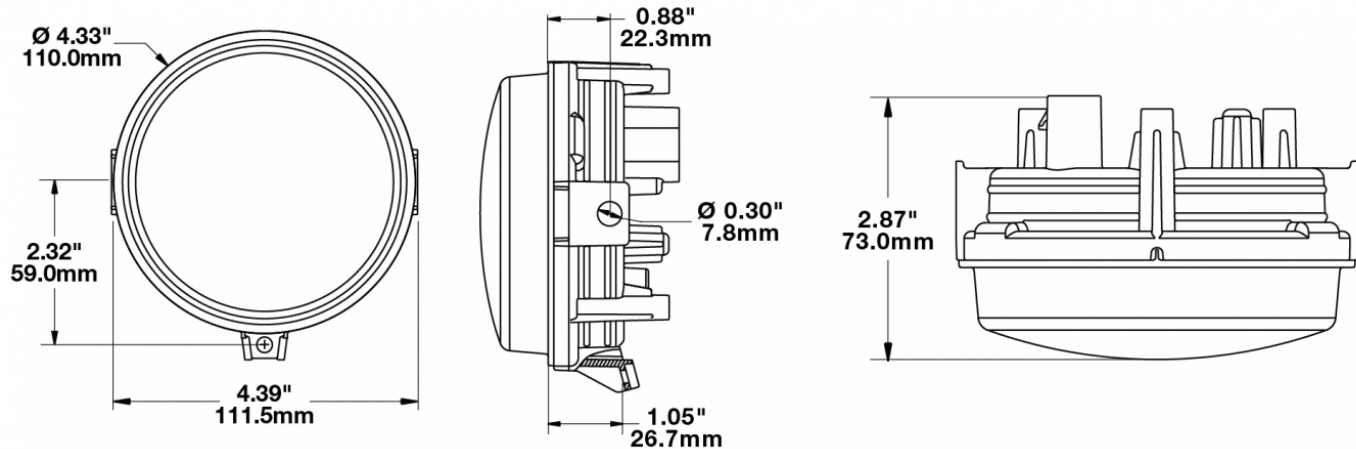

LED Headlights - Model 8415 Evolution

PRODUCT INFORMATION

Description	12-24V SAE/ECE LED High/Low Beam Light with Polycarbonate Housing & Adjustable Mount - UL Version
Height	119.63 mm / 4.71 in
Width	111.25 mm / 4.38 in
Depth	72.90 mm / 2.87 in
Shape	Round
Outer Lens Material	Polycarbonate
Outer Lens Color	Clear
Housing Material	Polycarbonate
Housing Color	Black
Mounting Type	Adjustable Mount
Retrofits	Large Vehicles
Minimum Operating Temperature	-40 °C / -40 °F
Maximum Operating Temperature	65 °C / 149 °F
Mating Connector	PE 12110293
Additional Information	Lamp meets SAE J1623, SAE J2258, ASABE S608, ECE Reg 113 Class C. UL Recognized. Adjustable Mount is needed for larger vehicles in order to modify pattern as needed.

PRODUCT DIMENSIONS

ELECTRICAL SPECIFICATIONS

Input Voltage	12-24V DC
Operating Voltage	10-30V DC
Current Draw	1.14A @ 12V DC (High Beam) 0.41A @ 12V DC (Low Beam) 0.57A @ 24V DC (High Beam) 0.22A @ 24V DC (Low Beam)