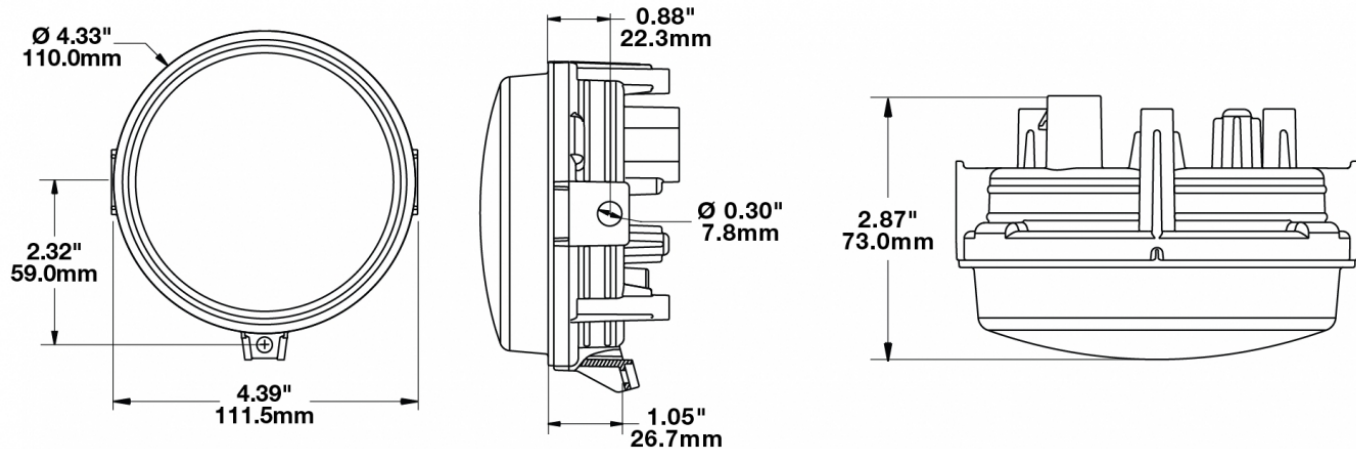

## PRODUCT INFORMATION

<b>Description</b>	12-24V SAE/ECE LED High/Low Beam Light with Polycarbonate Housing & Adjustable Mount - UL Version
<b>Height</b>	119.63 mm / 4.71 in
<b>Width</b>	111.25 mm / 4.38 in
<b>Depth</b>	72.90 mm / 2.87 in
<b>Shape</b>	Round
<b>Outer Lens Material</b>	Polycarbonate
<b>Outer Lens Color</b>	Clear
<b>Housing Material</b>	Polycarbonate
<b>Housing Color</b>	Black
<b>Mounting Type</b>	Adjustable Mount
<b>Retrofits</b>	Large Vehicles
<b>Minimum Operating Temperature</b>	-40 °C / -40 °F
<b>Maximum Operating Temperature</b>	65 °C / 149 °F
<b>Mating Connector</b>	PE 12110293
<b>Product Weight</b>	0.51 lbs / 0.23 kgs
<b>Shipping Weight</b>	1.10 lbs / 0.5 kgs
<b>Additional Information</b>	Lamp meets SAE J1623, SAE J2258, ASABE S608, ECE Reg 113 Class C. UL Recognized. Adjustable Mount is needed for larger vehicles in order to modify pattern as needed.

## PRODUCT DIMENSIONS