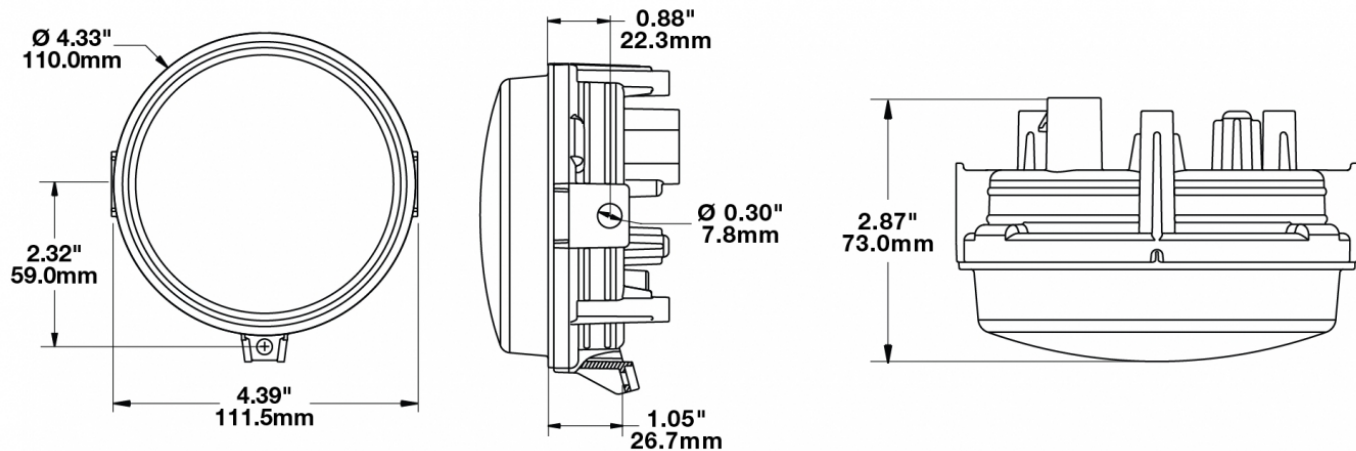

LED Headlights - Model 8415 Evolution

PRODUCT INFORMATION

Description	12-24V SAE/ECE LED High/Low Beam Light with Polycarbonate Housing & Adjustable Mount - UL Version
Height	119.63 mm / 4.71 in
Width	111.25 mm / 4.38 in
Depth	72.90 mm / 2.87 in
Shape	Round
Outer Lens Material	Polycarbonate
Outer Lens Color	Clear
Housing Material	Polycarbonate
Housing Color	Black
Mounting Type	Adjustable Mount
Retrofits	Large Vehicles
Minimum Operating Temperature	-40 °C / -40 °F
Maximum Operating Temperature	65 °C / 149 °F
Mating Connector	PE 12110293
Shipping Weight	1.10 lbs / 0.5 kgs
Additional Information	Lamp meets SAE J1623, SAE J2258, ASABE S608, ECE Reg 113 Class C. UL Recognized. Adjustable Mount is needed for larger vehicles in order to modify pattern as needed.

PRODUCT DIMENSIONS

ELECTRICAL SPECIFICATIONS

Input Voltage	12-24V DC
Operating Voltage	10-30V DC
Current Draw	1.14A @ 12V DC (High Beam) 0.41A @ 12V DC (Low Beam) 0.57A @ 24V DC (High Beam) 0.22A @ 24V DC (Low Beam)