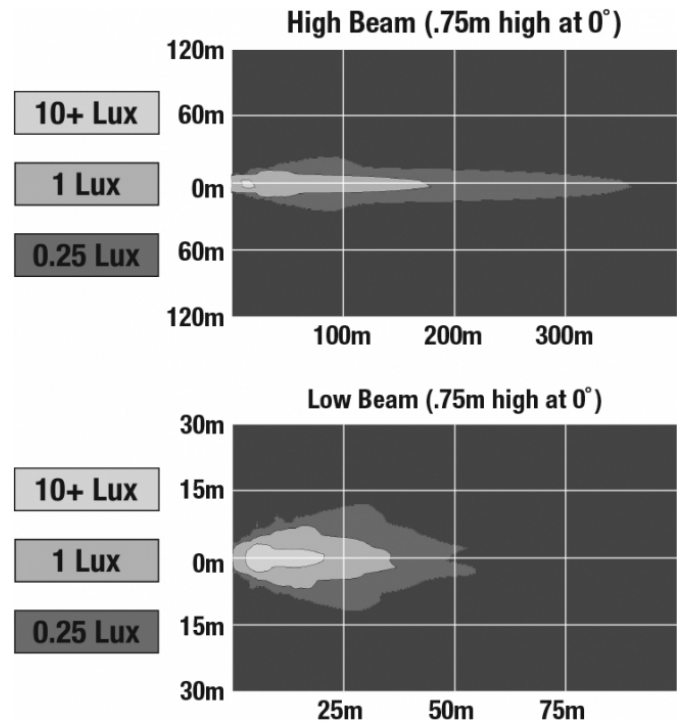

LED Headlights - Model 8415 Evolution

PRODUCT INFORMATION

Description	12-24V SAE/ECE LED High/Low Beam Light with Polycarbonate Housing & Adjustable Mount - UL Version
Height	119.63 mm / 4.71 in
Width	111.25 mm / 4.38 in
Depth	72.90 mm / 2.87 in
Shape	Round
Outer Lens Material	Polycarbonate
Outer Lens Color	Clear
Housing Material	Polycarbonate
Housing Color	Black
Mounting Type	Adjustable Mount
Retrofits	Large Vehicles
Minimum Operating Temperature	-40 °C / -40 °F
Maximum Operating Temperature	65 °C / 149 °F
Mating Connector	PE 12110293
Shipping Weight	1.10 lbs / 0.5 kgs
Additional Information	Lamp meets SAE J1623, SAE J2258, ASABE S608, ECE Reg 113 Class C. UL Recognized. Adjustable Mount is needed for larger vehicles in order to modify pattern as needed.

PRODUCT DIMENSIONS

ELECTRICAL SPECIFICATIONS

Input Voltage	12-24V DC
Operating Voltage	10-30V DC
Current Draw	1.14A @ 12V DC (High Beam) 0.41A @ 12V DC (Low Beam) 0.57A @ 24V DC (High Beam) 0.22A @ 24V DC (Low Beam)

J.W. SPEAKER
Engineered. Lighting. Solutions.

LED Headlights - Model 8415 Evolution

PHOTOMETRIC SPECIFICATIONS

Raw Lumen Output	1,075 (High Beam); 430 (Low Beam)
Effective Lumen Output	720 (High Beam); 240 (Low Beam)
Nominal LED Color Temperature	5000 K
Beam Pattern(s)	Forward Lighting - High Beam (DOT/ECE) Forward Lighting - Low Beam (DOT) Forward Lighting - Low Beam (ECE Right Hand)