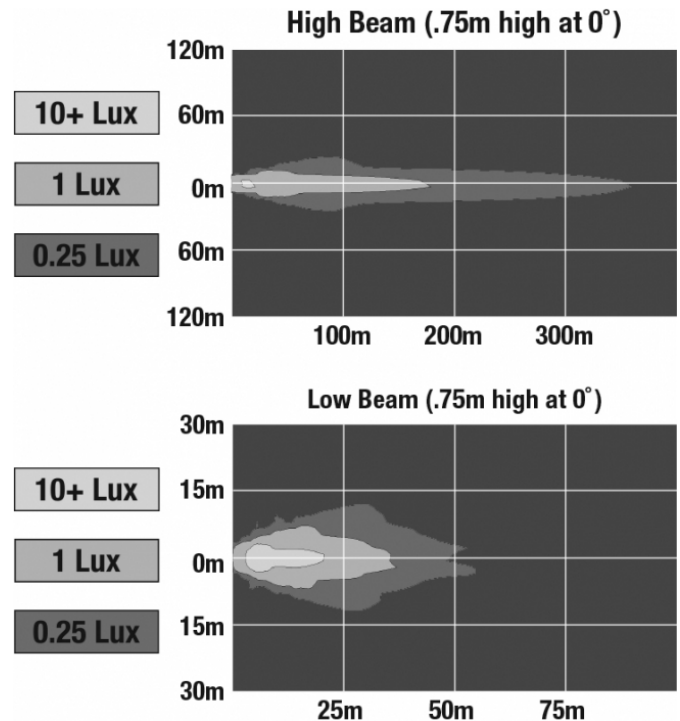

## PRODUCT INFORMATION

<b>Description</b>	12-24V SAE/ECE LED High/Low Beam Light with Polycarbonate Housing & Adjustable Mount - UL Version
<b>Height</b>	119.63 mm / 4.71 in
<b>Width</b>	111.25 mm / 4.38 in
<b>Depth</b>	72.90 mm / 2.87 in
<b>Shape</b>	Round
<b>Outer Lens Material</b>	Polycarbonate
<b>Outer Lens Color</b>	Clear
<b>Housing Material</b>	Polycarbonate
<b>Housing Color</b>	Black
<b>Mounting Type</b>	Adjustable Mount
<b>Retrofits</b>	Large Vehicles
<b>Minimum Operating Temperature</b>	-40 °C / -40 °F
<b>Maximum Operating Temperature</b>	65 °C / 149 °F
<b>Mating Connector</b>	PE 12110293
<b>Product Weight</b>	0.51 lbs / 0.23 kgs
<b>Shipping Weight</b>	1.10 lbs / 0.5 kgs
<b>Additional Information</b>	Lamp meets SAE J1623, SAE J2258, ASABE S608, ECE Reg 113 Class C. UL Recognized. Adjustable Mount is needed for larger vehicles in order to modify pattern as needed.

## PRODUCT DIMENSIONS

## ELECTRICAL SPECIFICATIONS

<b>Input Voltage</b>	12-24V DC
<b>Operating Voltage</b>	10-30V DC
<b>Current Draw</b>	1.14A @ 12V DC (High Beam) 0.41A @ 12V DC (Low Beam) 0.57A @ 24V DC (High Beam) 0.22A @ 24V DC (Low Beam)

## PHOTOMETRIC SPECIFICATIONS

<b>Raw Lumen Output</b>	1,075 (High Beam); 430 (Low Beam)
<b>Effective Lumen Output</b>	720 (High Beam); 240 (Low Beam)
<b>Nominal LED Color Temperature</b>	5000 K
<b>Beam Pattern(s)</b>	Forward Lighting - High Beam (DOT/ECE) Forward Lighting - Low Beam (DOT) Forward Lighting - Low Beam (ECE Right Hand)