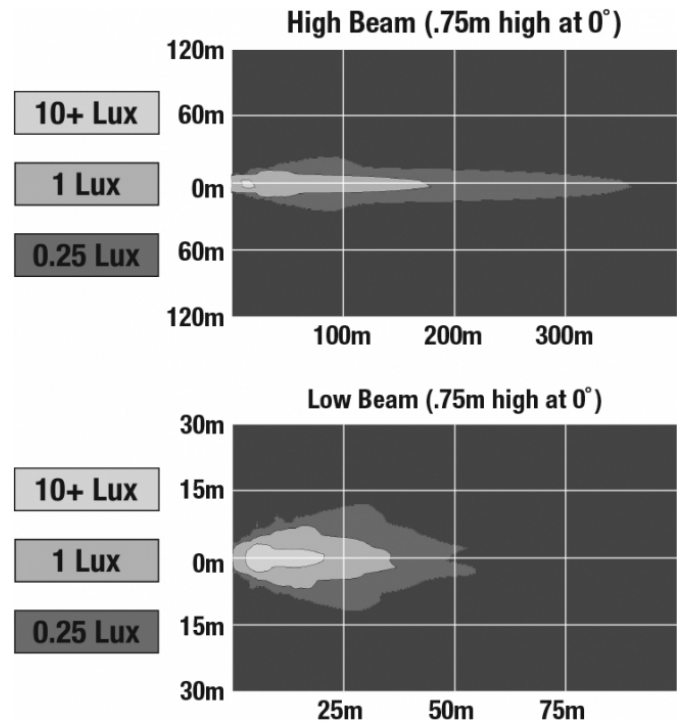

LED Headlights - Model 8415 Evolution

PRODUCT INFORMATION

Description	12-24V SAE/ECE LED High/Low Beam Light with Polycarbonate Housing & Adjustable Mount - UL Version
Height	119.63 mm / 4.71 in
Width	111.25 mm / 4.38 in
Depth	72.90 mm / 2.87 in
Shape	Round
Outer Lens Material	Polycarbonate
Outer Lens Color	Clear
Housing Material	Polycarbonate
Housing Color	Black
Mounting Type	Adjustable Mount
Retrofits	Large Vehicles
Minimum Operating Temperature	-40 °C / -40 °F
Maximum Operating Temperature	65 °C / 149 °F
Mating Connector	PE 12110293
Shipping Weight	1.10 lbs / 0.5 kgs
Additional Information	Lamp meets SAE J1623, SAE J2258, ASABE S608, ECE Reg 113 Class C. UL Recognized. Adjustable Mount is needed for larger vehicles in order to modify pattern as needed.

PRODUCT DIMENSIONS

ELECTRICAL SPECIFICATIONS

Input Voltage	12-24V DC
Operating Voltage	10-30V DC
Current Draw	1.14A @ 12V DC (High Beam) 0.41A @ 12V DC (Low Beam) 0.57A @ 24V DC (High Beam) 0.22A @ 24V DC (Low Beam)

LED Headlights - Model 8415 Evolution

PHOTOMETRIC SPECIFICATIONS

Raw Lumen Output	1,075 (High Beam); 430 (Low Beam)
Effective Lumen Output	720 (High Beam); 240 (Low Beam)
Nominal LED Color Temperature	5000 K
Beam Pattern(s)	Forward Lighting - High Beam (DOT/ECE) Forward Lighting - Low Beam (DOT) Forward Lighting - Low Beam (ECE Right Hand)