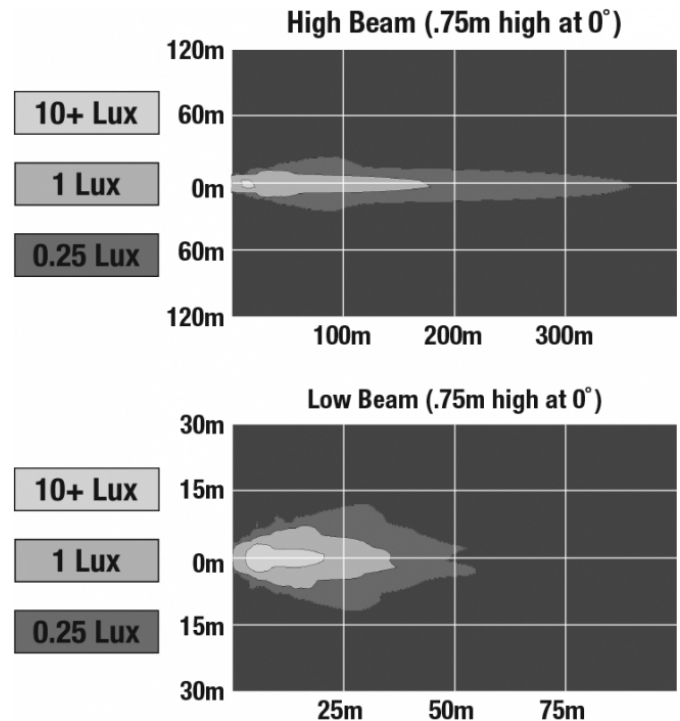

LED Headlights - Model 8415 Evolution

PRODUCT INFORMATION

Description	12-24V SAE/ECE LED High/Low Beam Light with Polycarbonate Housing & Adjustable Mount - UL Version
Height	119.63 mm / 4.71 in
Width	111.25 mm / 4.38 in
Depth	72.90 mm / 2.87 in
Shape	Round
Outer Lens Material	Polycarbonate
Outer Lens Color	Clear
Housing Material	Polycarbonate
Housing Color	Black
Mounting Type	Adjustable Mount
Retrofits	Large Vehicles
Minimum Operating Temperature	-40 °C / -40 °F
Maximum Operating Temperature	65 °C / 149 °F
Mating Connector	PE 12110293
Shipping Weight	1.10 lbs / 0.5 kgs
Additional Information	Lamp meets SAE J1623, SAE J2258, ASABE S608, ECE Reg 113 Class C. UL Recognized. Adjustable Mount is needed for larger vehicles in order to modify pattern as needed.

PRODUCT DIMENSIONS

ELECTRICAL SPECIFICATIONS

Input Voltage	12-24V DC
Operating Voltage	10-30V DC
Current Draw	1.14A @ 12V DC (High Beam) 0.41A @ 12V DC (Low Beam) 0.57A @ 24V DC (High Beam) 0.22A @ 24V DC (Low Beam)

J.W. SPEAKER
Engineered. Lighting. Solutions.

LED Headlights - Model 8415 Evolution

PHOTOMETRIC SPECIFICATIONS

Raw Lumen Output	1,075 (High Beam); 430 (Low Beam)
Effective Lumen Output	720 (High Beam); 240 (Low Beam)
Nominal LED Color Temperature	5000 K
Beam Pattern(s)	Forward Lighting - High Beam (DOT/ECE) Forward Lighting - Low Beam (DOT) Forward Lighting - Low Beam (ECE Right Hand)