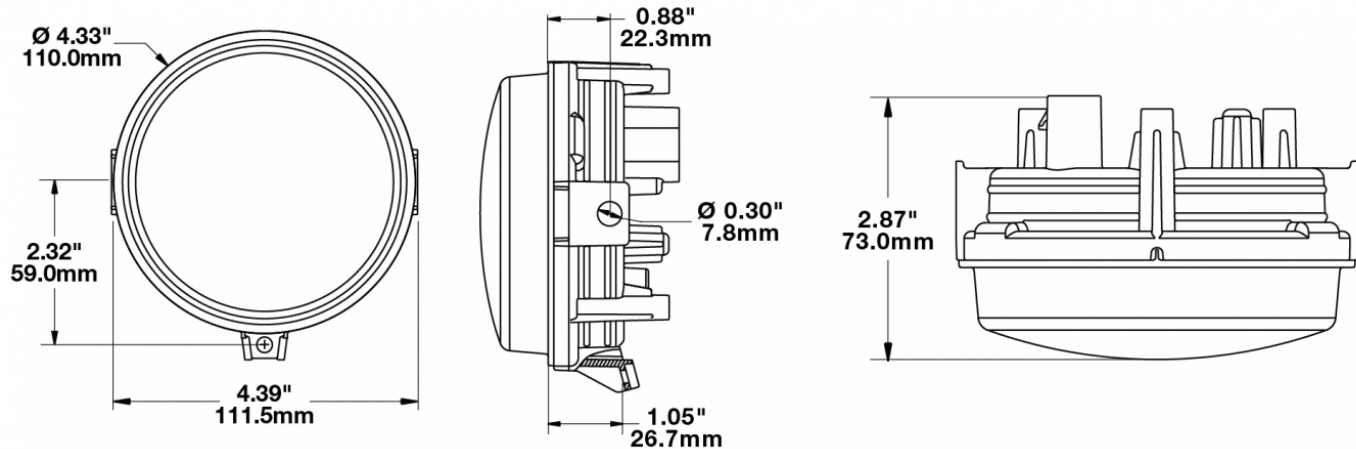

LED Headlights - Model 8415 Evolution

PRODUCT INFORMATION

Description	12-24V SAE/ECE LED High/Low Beam Light with Polycarbonate Housing & Adjustable Mount - UL Version
Height	119.63 mm / 4.71 in
Width	111.25 mm / 4.38 in
Depth	72.90 mm / 2.87 in
Shape	Round
Outer Lens Material	Polycarbonate
Outer Lens Color	Clear
Housing Material	Polycarbonate
Housing Color	Black
Mounting Type	Adjustable Mount
Retrofits	Large Vehicles
Minimum Operating Temperature	-40 °C / -40 °F
Maximum Operating Temperature	65 °C / 149 °F
Mating Connector	PE 12110293
Shipping Weight	1.10 lbs / 0.5 kgs
Additional Information	Lamp meets SAE J1623, SAE J2258, ASABE S608, ECE Reg 113 Class C. UL Recognized. Adjustable Mount is needed for larger vehicles in order to modify pattern as needed.

PRODUCT DIMENSIONS

ELECTRICAL SPECIFICATIONS

Input Voltage	12-24V DC
Operating Voltage	10-30V DC
Current Draw	1.14A @ 12V DC (High Beam) 0.41A @ 12V DC (Low Beam) 0.57A @ 24V DC (High Beam) 0.22A @ 24V DC (Low Beam)

LED Headlights - Model 8415 Evolution

PHOTOMETRIC SPECIFICATIONS

Raw Lumen Output	1,075 (High Beam); 430 (Low Beam)
Effective Lumen Output	720 (High Beam); 240 (Low Beam)
Nominal LED Color Temperature	5000 K
Beam Pattern(s)	Forward Lighting - High Beam (DOT/ECE) Forward Lighting - Low Beam (DOT) Forward Lighting - Low Beam (ECE Right Hand)