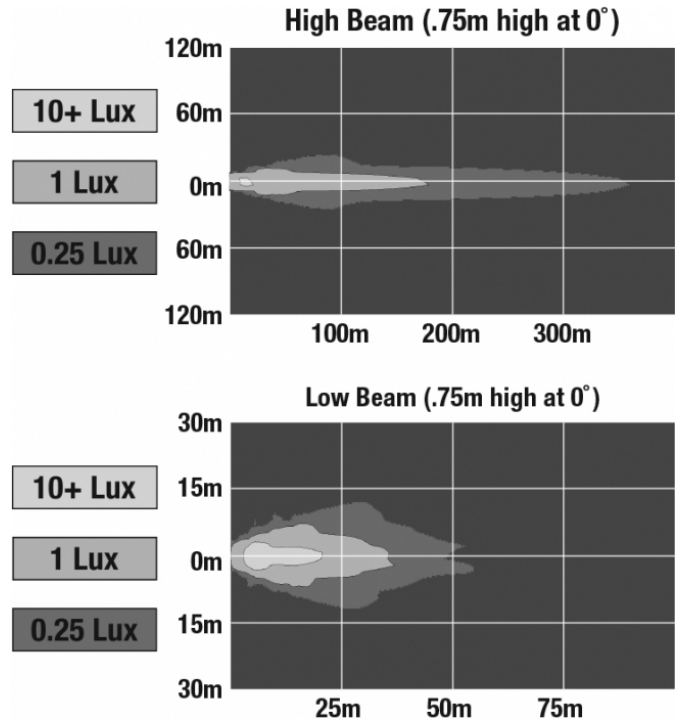

LED Headlights - Model 8415 Evolution

PRODUCT INFORMATION

Description	12-24V SAE/ECE LED High/Low Beam Light with Polycarbonate Housing & Adjustable Mount - UL Version
Height	119.63 mm / 4.71 in
Width	111.25 mm / 4.38 in
Depth	72.90 mm / 2.87 in
Shape	Round
Outer Lens Material	Polycarbonate
Outer Lens Color	Clear
Housing Material	Polycarbonate
Housing Color	Black
Mounting Type	Adjustable Mount
Retrofits	Large Vehicles
Minimum Operating Temperature	-40 °C / -40 °F
Maximum Operating Temperature	65 °C / 149 °F
Mating Connector	PE 12110293
Shipping Weight	1.10 lbs / 0.5 kgs
Additional Information	Lamp meets SAE J1623, SAE J2258, ASABE S608, ECE Reg 113 Class C. UL Recognized. Adjustable Mount is needed for larger vehicles in order to modify pattern as needed.

PRODUCT DIMENSIONS

ELECTRICAL SPECIFICATIONS

Input Voltage	12-24V DC
Operating Voltage	10-30V DC
Current Draw	1.14A @ 12V DC (High Beam) 0.41A @ 12V DC (Low Beam) 0.57A @ 24V DC (High Beam) 0.22A @ 24V DC (Low Beam)

J.W. SPEAKER
Engineered. Lighting. Solutions.

LED Headlights - Model 8415 Evolution

PHOTOMETRIC SPECIFICATIONS

Raw Lumen Output	1,075 (High Beam); 430 (Low Beam)
Effective Lumen Output	720 (High Beam); 240 (Low Beam)
Nominal LED Color Temperature	5000 K
Beam Pattern(s)	Forward Lighting - High Beam (DOT/ECE) Forward Lighting - Low Beam (DOT) Forward Lighting - Low Beam (ECE Right Hand)