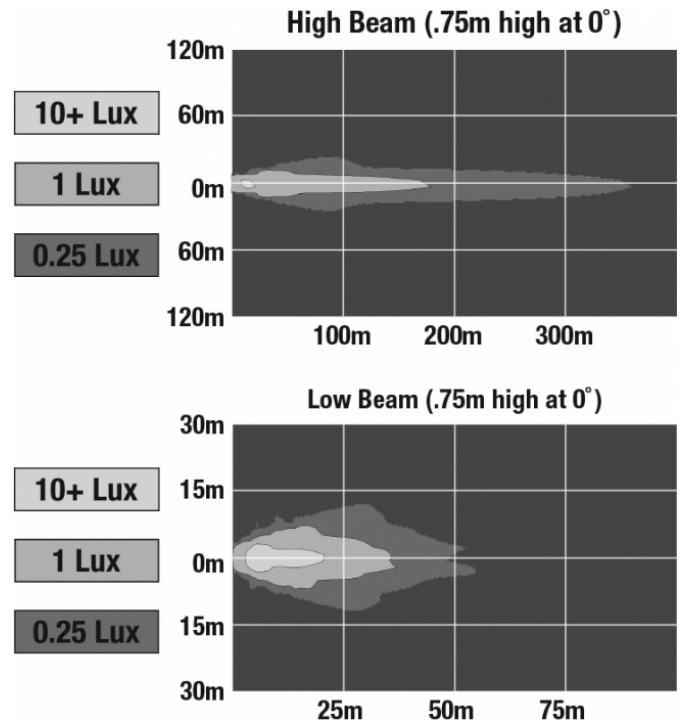

LED Headlights - Model 8415 Evolution

PRODUCT INFORMATION

Description	12-24V SAE/ECE LED High/Low Beam Light with Polycarbonate Housing & Adjustable Mount - UL Version
Height	119.63 mm / 4.71 in
Width	111.25 mm / 4.38 in
Depth	72.90 mm / 2.87 in
Shape	Round
Outer Lens Material	Polycarbonate
Outer Lens Color	Clear
Housing Material	Polycarbonate
Housing Color	Black
Mounting Type	Adjustable Mount
Retrofits	Large Vehicles
Minimum Operating Temperature	-40 °C / -40 °F
Maximum Operating Temperature	65 °C / 149 °F
Mating Connector	PE 12110293
Additional Information	Lamp meets SAE J1623, SAE J2258, ASABE S608, ECE Reg 113 Class C. UL Recognized. Adjustable Mount is needed for larger vehicles in order to modify pattern as needed.

PRODUCT DIMENSIONS

ELECTRICAL SPECIFICATIONS

Input Voltage	12-24V DC
Operating Voltage	10-30V DC
Current Draw	1.14A @ 12V DC (High Beam) 0.41A @ 12V DC (Low Beam) 0.57A @ 24V DC (High Beam) 0.22A @ 24V DC (Low Beam)

J.W. SPEAKER
Engineered. Lighting. Solutions.

LED Headlights - Model 8415 Evolution

PHOTOMETRIC SPECIFICATIONS

Raw Lumen Output	1,075 (High Beam); 430 (Low Beam)
Effective Lumen Output	720 (High Beam); 240 (Low Beam)
Nominal LED Color Temperature	5000 K
Beam Pattern(s)	Forward Lighting - High Beam (DOT/ECE) Forward Lighting - Low Beam (DOT) Forward Lighting - Low Beam (ECE Right Hand)