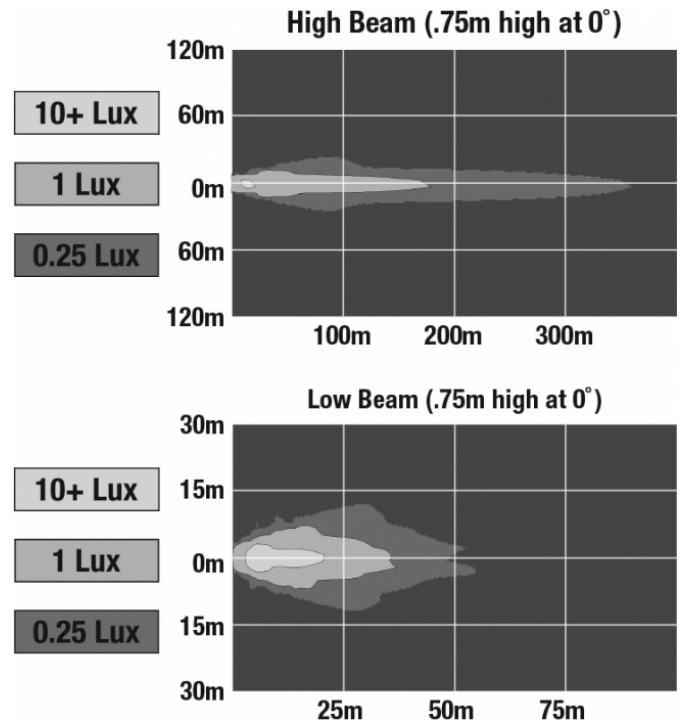

## PRODUCT DIMENSIONS

## PHOTOMETRIC SPECIFICATIONS

<b>Raw Lumen Output</b>	1,075 (High Beam); 430 (Low Beam)
<b>Effective Lumen Output</b>	720 (High Beam); 240 (Low Beam)
<b>Nominal LED Color Temperature</b>	5000 K
<b>Beam Pattern(s)</b>	Forward Lighting - High Beam (DOT/ECE) Forward Lighting - Low Beam (DOT) Forward Lighting - Low Beam (ECE Right Hand)