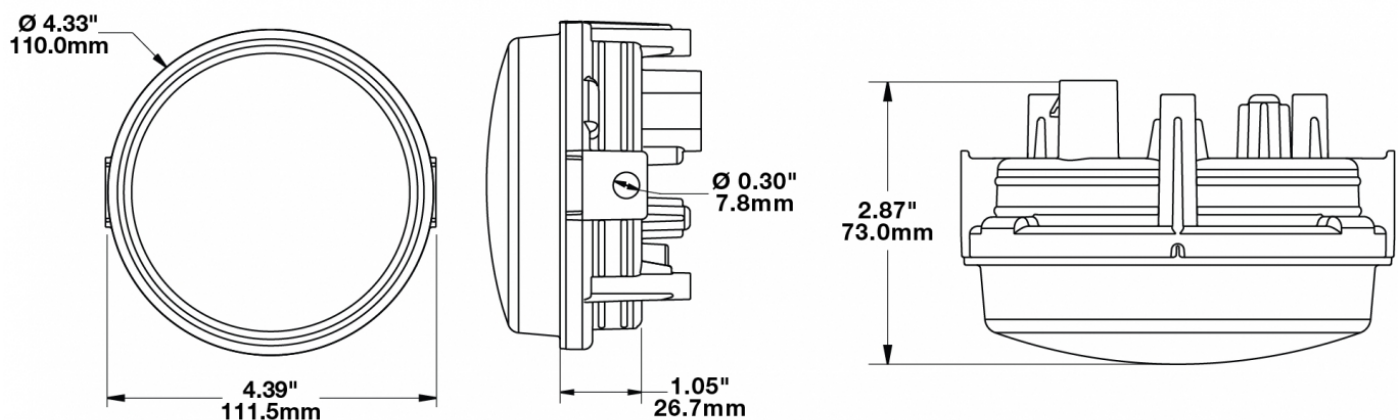

PRODUCT DIMENSIONS

Print date: 2017-05-29

© 2017 J.W. Speaker Corporation • Germantown, WI U.S.A.
www.jwspeaker.com • speaker@jwspeaker.com • 262.251.6660

J.W. SPEAKER
Engineered. Lighting. Solutions.