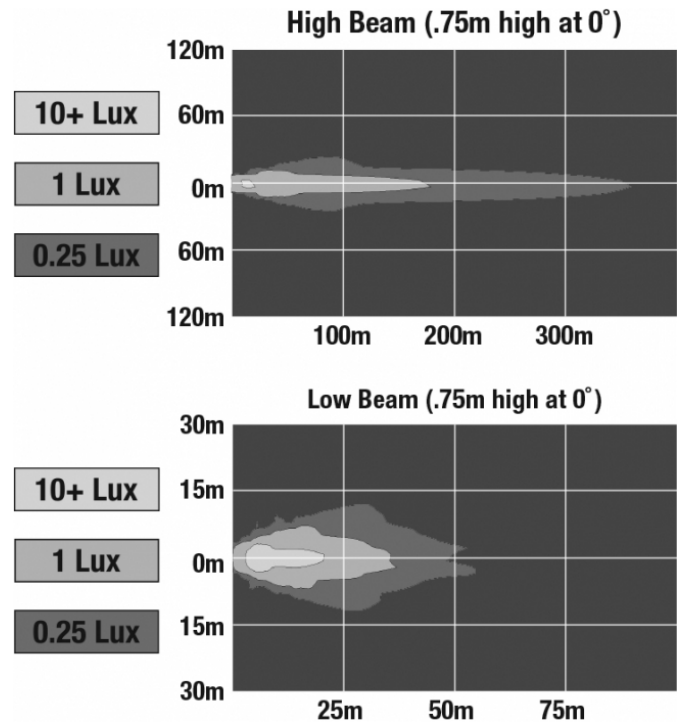

LED Headlights - Model 8415 Evolution

PRODUCT INFORMATION

Description	12-24V SAE/ECE LED High/Low Beam Light with Xenoy Housing & Fixed Panel Mount
Height	119.63 mm / 4.71 in
Width	111.25 mm / 4.38 in
Depth	72.90 mm / 2.87 in
Shape	Round
Outer Lens Material	Polycarbonate
Outer Lens Color	Clear
Housing Material	Xenoy
Housing Color	Black
Mounting Type	Fixed Panel Mount
Retrofits	Smaller Vehicles
Minimum Operating Temperature	-40 °C / -40 °F
Maximum Operating Temperature	65 °C / 149 °F
Mating Connector	PE 12110293
Shipping Weight	1.10 lbs / 0.5 kgs
Additional Information	Lamp meets SAE J1623, SAE J2258, ASABE S608, ECE Reg 113 Class C

LED Headlights - Model 8415 Evolution

PHOTOMETRIC SPECIFICATIONS

Raw Lumen Output	1,075 (High Beam); 430 (Low Beam)
Effective Lumen Output	720 (High Beam); 240 (Low Beam)
Nominal LED Color Temperature	5000 K
Beam Pattern(s)	Forward Lighting - High Beam (DOT/ECE) Forward Lighting - Low Beam (DOT) Forward Lighting - Low Beam (ECE Right Hand)