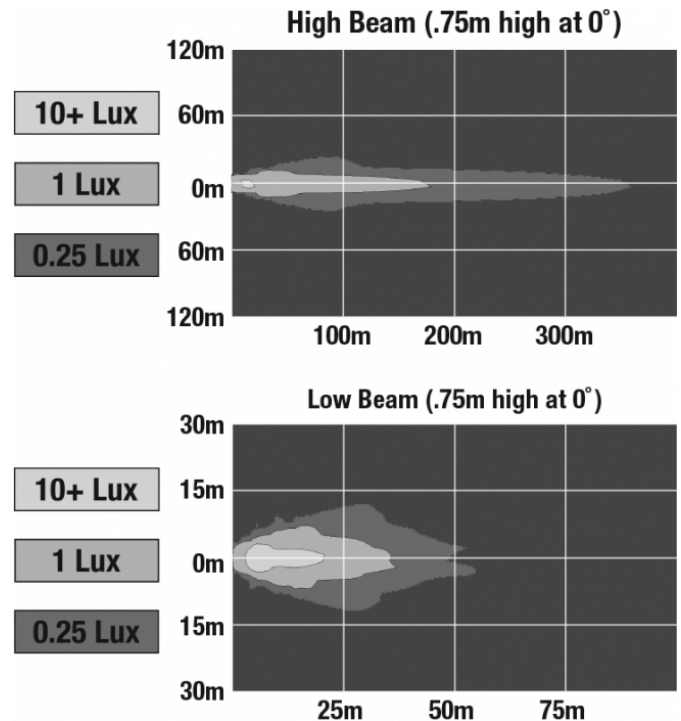

LED Headlights - Model 8415 Evolution

PHOTOMETRIC SPECIFICATIONS

Raw Lumen Output	1,075 (High Beam); 430 (Low Beam)
Effective Lumen Output	720 (High Beam); 240 (Low Beam)
Nominal LED Color Temperature	5000 K
Beam Pattern(s)	Forward Lighting - High Beam (DOT/ECE) Forward Lighting - Low Beam (DOT) Forward Lighting - Low Beam (ECE Right Hand)

RELATED PRODUCTS

Part Number

0551191

12-24V SAE/ECE LED High/Low Beam Light with Xenoy Housing & Adjustable Mount

Part Number

0552031

12-24V SAE/ECE LED High/Low Beam Light with Polycarbonate Housing & Adjustable Mount - UL Version

Print date: 2018-02-17

© 2018 J.W. Speaker Corporation • Germantown, WI U.S.A.
www.jwspeaker.com • speaker@jwspeaker.com • 262.251.6660