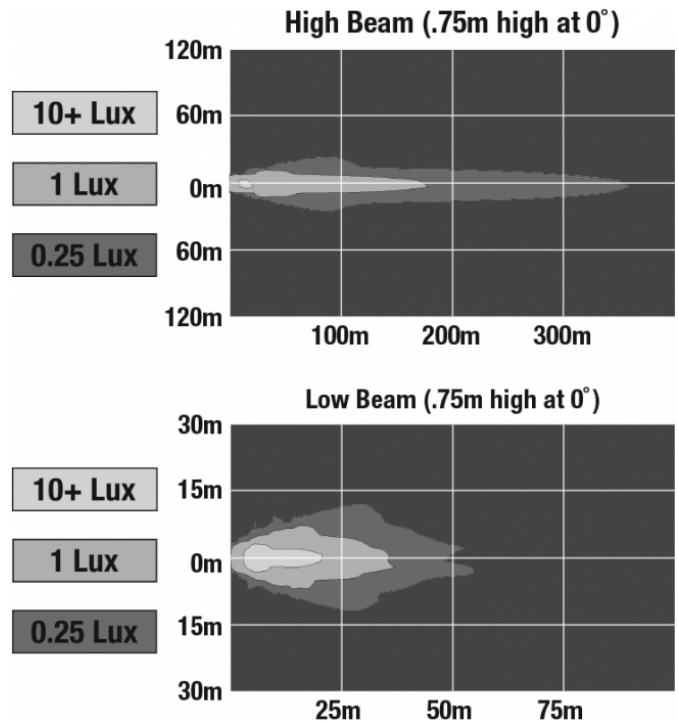

LED Headlights - Model 8415 Evolution

PRODUCT INFORMATION

Description	12-24V SAE/ECE LED High/Low Beam Light with Xenoy Housing & Fixed Panel Mount
Height	119.63 mm / 4.71 in
Width	111.25 mm / 4.38 in
Depth	72.90 mm / 2.87 in
Shape	Round
Outer Lens Material	Polycarbonate
Outer Lens Color	Clear
Housing Material	Xenoy
Housing Color	Black
Mounting Type	Fixed Panel Mount
Retrofits	Smaller Vehicles
Minimum Operating Temperature	-40 °C / -40 °F
Maximum Operating Temperature	65 °C / 149 °F
Mating Connector	PE 12110293
Shipping Weight	1.10 lbs / 0.5 kgs
Additional Information	Lamp meets SAE J1623, SAE J2258, ASABE S608, ECE Reg 113 Class C

LED Headlights - Model 8415 Evolution

PHOTOMETRIC SPECIFICATIONS

Raw Lumen Output	1,075 (High Beam); 430 (Low Beam)
Effective Lumen Output	720 (High Beam); 240 (Low Beam)
Nominal LED Color Temperature	5000 K
Beam Pattern(s)	Forward Lighting - High Beam (DOT/ECE) Forward Lighting - Low Beam (DOT) Forward Lighting - Low Beam (ECE Right Hand)