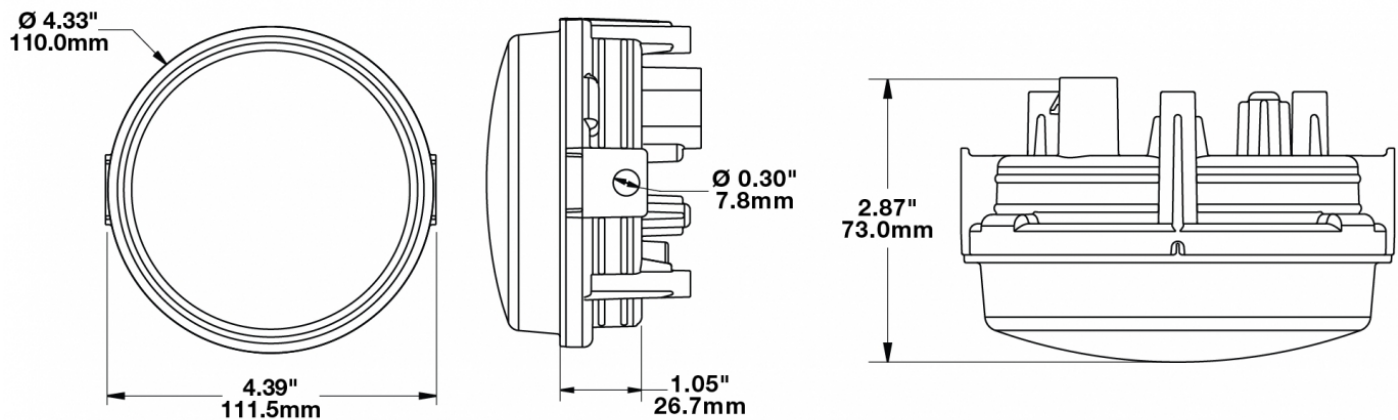

LED Headlights - Model 8415 Evolution

PRODUCT DIMENSIONS

ELECTRICAL SPECIFICATIONS

Input Voltage	12/24V DC
Operating Voltage	10-30V DC
Current Draw	1.14A @ 12V DC 0.41A @ 12V DC 0.57A @ 24V DC 0.22A @ 24V DC