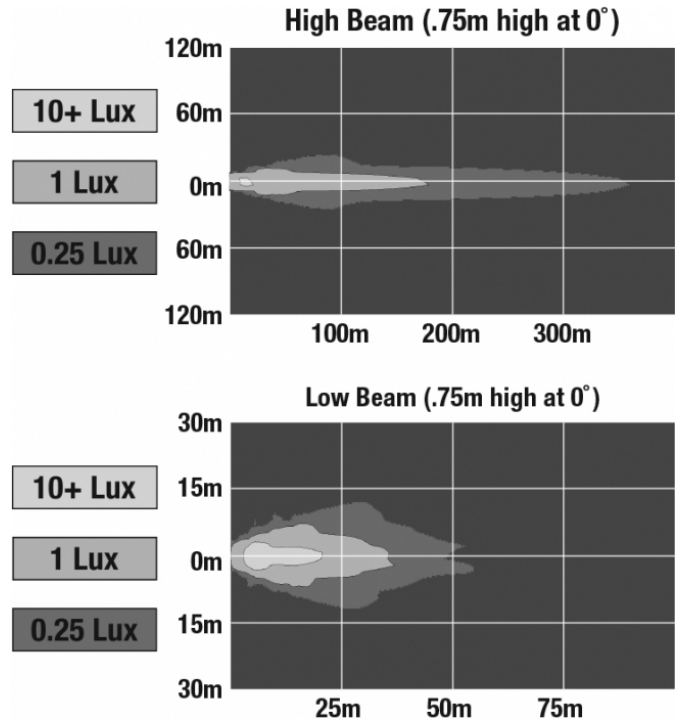

LED Headlights - Model 8415 Evolution

PRODUCT INFORMATION

Description	12-24V SAE/ECE LED High/Low Beam Light with Xenoy Housing & Fixed Panel Mount
Height	119.63 mm / 4.71 in
Width	111.25 mm / 4.38 in
Depth	72.90 mm / 2.87 in
Shape	Round
Outer Lens Material	Polycarbonate
Outer Lens Color	Clear
Housing Material	Xenoy
Housing Color	Black
Mounting Type	Fixed Panel Mount
Retrofits	Smaller Vehicles
Minimum Operating Temperature	-40 °C / -40 °F
Maximum Operating Temperature	65 °C / 149 °F
Mating Connector	PE 12110293
Shipping Weight	1.10 lbs / 0.5 kgs
Additional Information	Lamp meets SAE J1623, SAE J2258, ASABE S608, ECE Reg 113 Class C

PHOTOMETRIC SPECIFICATIONS

Raw Lumen Output	1,075 (High Beam); 430 (Low Beam)
Effective Lumen Output	720 (High Beam); 240 (Low Beam)
Nominal LED Color Temperature	5000 K
Beam Pattern(s)	Forward Lighting - High Beam (DOT/ECE) Forward Lighting - Low Beam (DOT) Forward Lighting - Low Beam (ECE Right Hand)