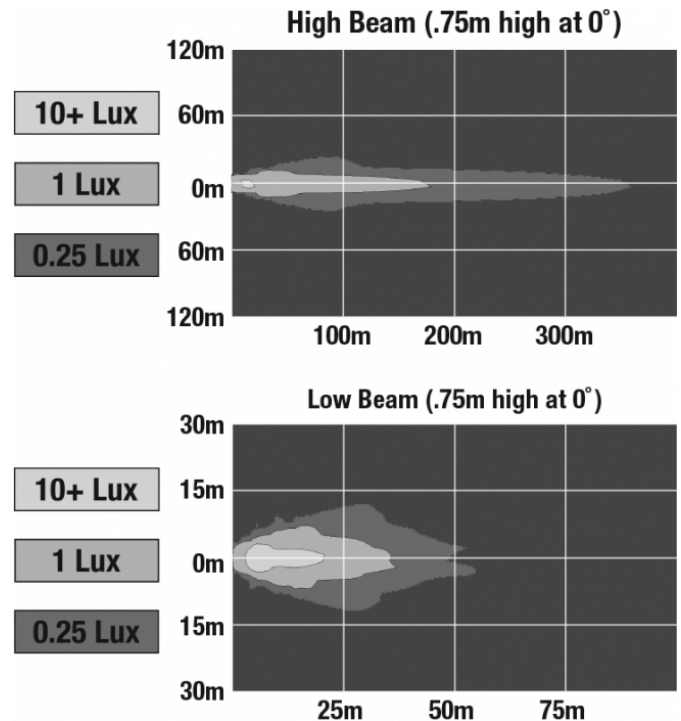

LED Headlights - Model 8415 Evolution

PRODUCT INFORMATION

Description	12-24V SAE/ECE LED High/Low Beam Light with Xenoy Housing & Fixed Panel Mount
Height	119.63 mm / 4.71 in
Width	111.25 mm / 4.38 in
Depth	72.90 mm / 2.87 in
Shape	Round
Outer Lens Material	Polycarbonate
Outer Lens Color	Clear
Housing Material	Xenoy
Housing Color	Black
Mounting Type	Fixed Panel Mount
Retrofits	Smaller Vehicles
Minimum Operating Temperature	-40 °C / -40 °F
Maximum Operating Temperature	65 °C / 149 °F
Mating Connector	PE 12110293
Shipping Weight	1.10 lbs / 0.5 kgs
Additional Information	Lamp meets SAE J1623, SAE J2258, ASABE S608, ECE Reg 113 Class C

LED Headlights - Model 8415 Evolution

PHOTOMETRIC SPECIFICATIONS

Raw Lumen Output	1,075 (High Beam); 430 (Low Beam)
Effective Lumen Output	720 (High Beam); 240 (Low Beam)
Nominal LED Color Temperature	5000 K
Beam Pattern(s)	Forward Lighting - High Beam (DOT/ECE) Forward Lighting - Low Beam (DOT) Forward Lighting - Low Beam (ECE Right Hand)