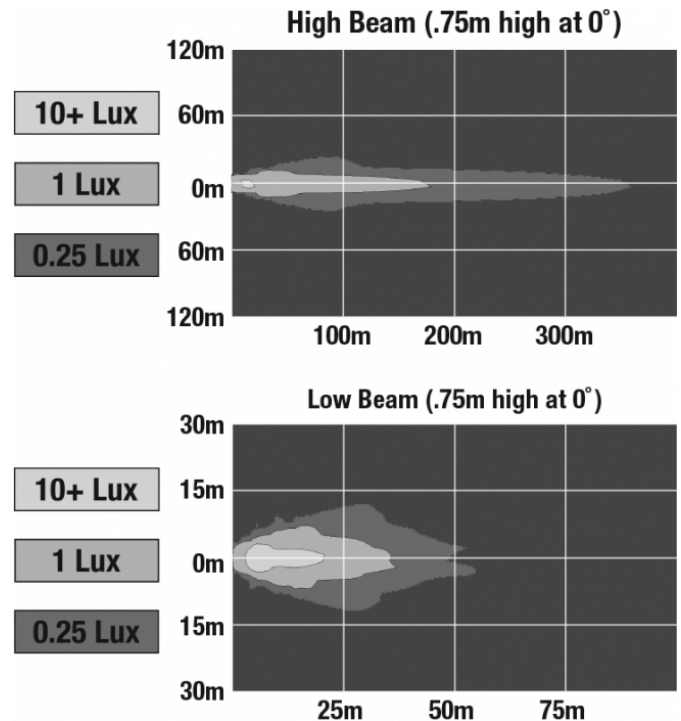

LED Headlights - Model 8415 Evolution

PRODUCT INFORMATION

Description	12-24V SAE/ECE LED High/Low Beam Light with Xenoy Housing & Fixed Panel Mount
Height	119.63 mm / 4.71 in
Width	111.25 mm / 4.38 in
Depth	72.90 mm / 2.87 in
Shape	Round
Outer Lens Material	Polycarbonate
Outer Lens Color	Clear
Housing Material	Xenoy
Housing Color	Black
Mounting Type	Fixed Panel Mount
Retrofits	Smaller Vehicles
Minimum Operating Temperature	-40 °C / -40 °F
Maximum Operating Temperature	65 °C / 149 °F
Mating Connector	PE 12110293
Shipping Weight	1.10 lbs / 0.5 kgs
Additional Information	Lamp meets SAE J1623, SAE J2258, ASABE S608, ECE Reg 113 Class C

PHOTOMETRIC SPECIFICATIONS

Raw Lumen Output	1,075 (High Beam); 430 (Low Beam)
Effective Lumen Output	720 (High Beam); 240 (Low Beam)
Nominal LED Color Temperature	5000 K
Beam Pattern(s)	Forward Lighting - High Beam (DOT/ECE) Forward Lighting - Low Beam (DOT) Forward Lighting - Low Beam (ECE Right Hand)