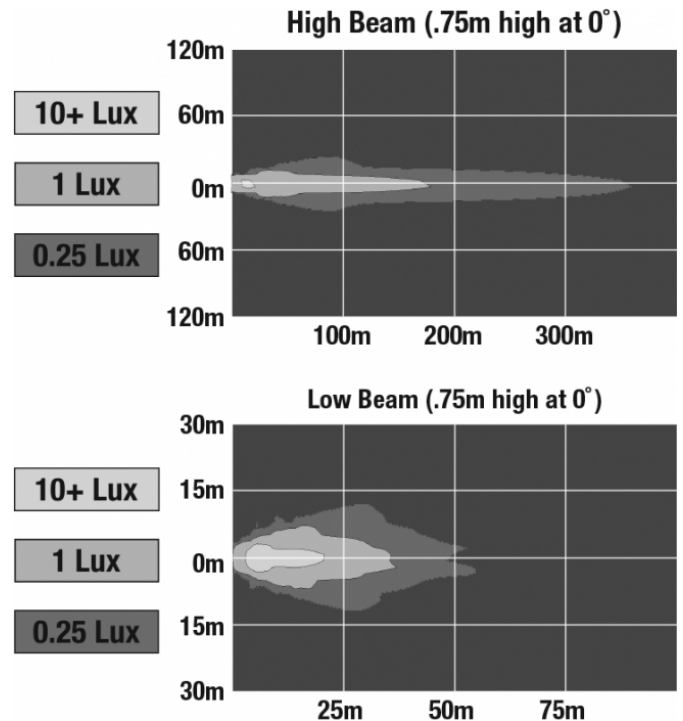

LED Headlights - Model 8415 Evolution

PRODUCT INFORMATION

Description	12-24V SAE/ECE LED High/Low Beam Light with Xenoy Housing & Fixed Panel Mount
Height	119.63 mm / 4.71 in
Width	111.25 mm / 4.38 in
Depth	72.90 mm / 2.87 in
Shape	Round
Outer Lens Material	Polycarbonate
Outer Lens Color	Clear
Housing Material	Xenoy
Housing Color	Black
Mounting Type	Fixed Panel Mount
Retrofits	Smaller Vehicles
Minimum Operating Temperature	-40 °C / -40 °F
Maximum Operating Temperature	65 °C / 149 °F
Mating Connector	PE 12110293
Shipping Weight	1.10 lbs / 0.5 kgs
Additional Information	Lamp meets SAE J1623, SAE J2258, ASABE S608, ECE Reg 113 Class C

LED Headlights - Model 8415 Evolution

PHOTOMETRIC SPECIFICATIONS

Raw Lumen Output	1,075 (High Beam); 430 (Low Beam)
Effective Lumen Output	720 (High Beam); 240 (Low Beam)
Nominal LED Color Temperature	5000 K
Beam Pattern(s)	Forward Lighting - High Beam (DOT/ECE) Forward Lighting - Low Beam (DOT) Forward Lighting - Low Beam (ECE Right Hand)