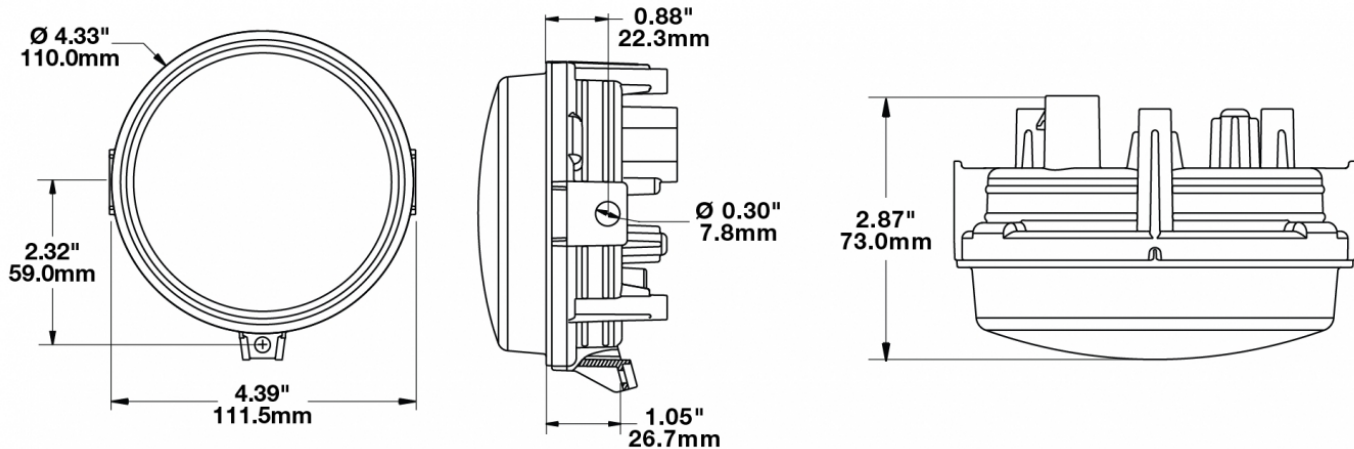

## PRODUCT INFORMATION

<b>Description</b>	12-24V SAE/ECE LED High/Low Beam Light with Xenoy Housing & Adjustable Mount
<b>Height</b>	119.63 mm / 4.71 in
<b>Width</b>	111.25 mm / 4.38 in
<b>Depth</b>	72.90 mm / 2.87 in
<b>Shape</b>	Round
<b>Outer Lens Material</b>	Polycarbonate
<b>Outer Lens Color</b>	Clear
<b>Housing Material</b>	Xenoy
<b>Housing Color</b>	Black
<b>Mounting Type</b>	Adjustable Mount
<b>Retrofits</b>	Large Vehicles
<b>Minimum Operating Temperature</b>	-40 °C / -40 °F
<b>Maximum Operating Temperature</b>	65 °C / 149 °F
<b>Mating Connector</b>	PE 12110293
<b>Additional Information</b>	Lamp meets SAE J1623, SAE J2258, ASABE S608, ECE Reg 113 Class C. Adjustable Mount is needed for larger vehicles in order to modify pattern as needed.

## PRODUCT DIMENSIONS