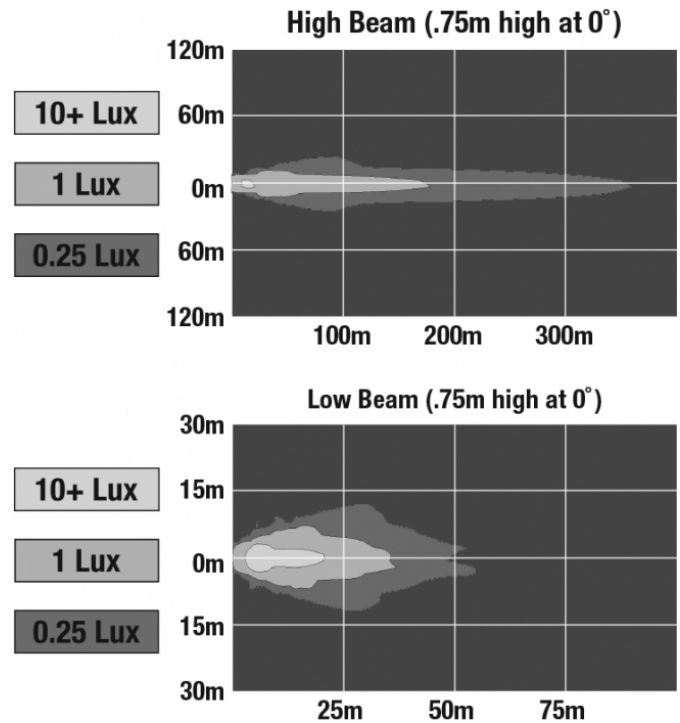

## PRODUCT DIMENSIONS

## ELECTRICAL SPECIFICATIONS

<b>Input Voltage</b>	12-24V DC
<b>Operating Voltage</b>	10-30V DC
<b>Current Draw</b>	1.14A @ 12V DC (High Beam) 0.41A @ 12V DC (Low Beam) 0.57A @ 24V DC (High Beam) 0.22A @ 24V DC (Low Beam)

## PHOTOMETRIC SPECIFICATIONS

<b>Raw Lumen Output</b>	1,075 (High Beam); 430 (Low Beam)
<b>Effective Lumen Output</b>	720 (High Beam); 240 (Low Beam)
<b>Nominal LED Color Temperature</b>	5000 K
<b>Beam Pattern(s)</b>	Forward Lighting - High Beam (DOT/ECE) Forward Lighting - Low Beam (DOT) Forward Lighting - Low Beam (ECE Right Hand)