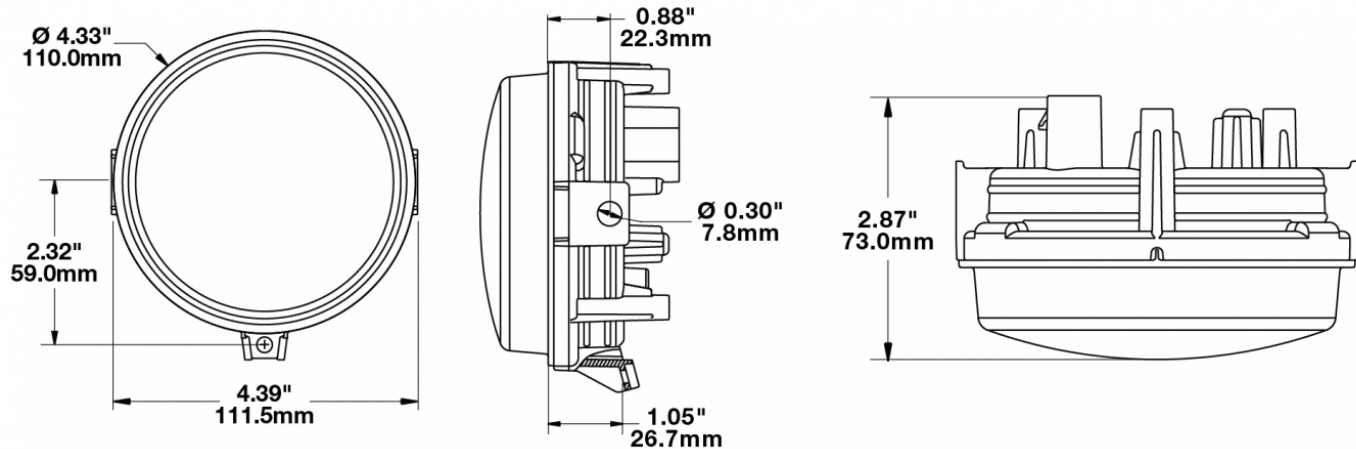

LED Headlights - Model 8415 Evolution

PRODUCT DIMENSIONS

ELECTRICAL SPECIFICATIONS

Input Voltage	12-24V DC
Operating Voltage	10-30V DC
Current Draw	1.14A @ 12V DC (High Beam) 0.41A @ 12V DC (Low Beam) 0.57A @ 24V DC (High Beam) 0.22A @ 24V DC (Low Beam)