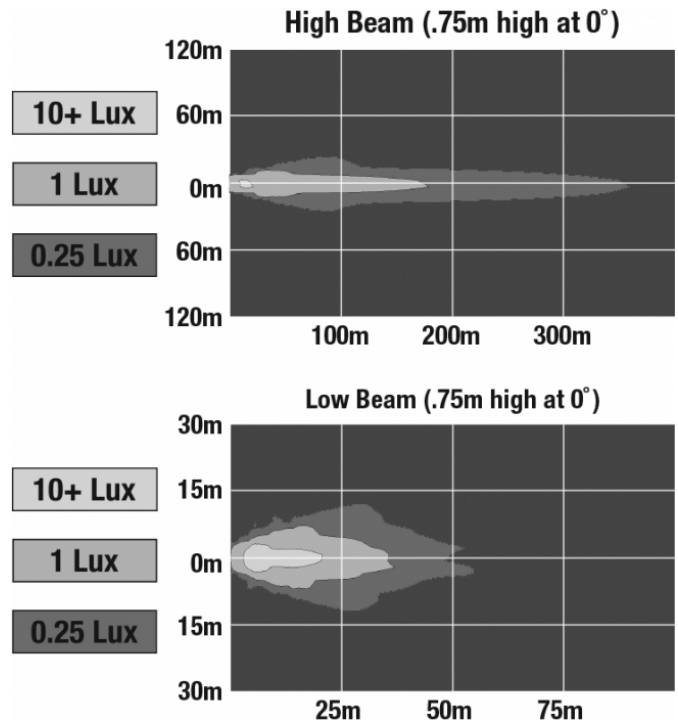

LED Headlights - Model 8415 Evolution

PRODUCT INFORMATION

Description	12-24V SAE/ECE LED High/Low Beam Light with Xenoy Housing & Adjustable Mount
Height	119.63 mm / 4.71 in
Width	111.25 mm / 4.38 in
Depth	72.90 mm / 2.87 in
Shape	Round
Outer Lens Material	Polycarbonate
Outer Lens Color	Clear
Housing Material	Xenoy
Housing Color	Black
Mounting Type	Adjustable Mount
Retrofits	Large Vehicles
Minimum Operating Temperature	-40 °C / -40 °F
Maximum Operating Temperature	65 °C / 149 °F
Mating Connector	PE 12110293
Product Weight	0.51 lbs / 0.23 kgs
Shipping Weight	1.10 lbs / 0.5 kgs
Additional Information	Lamp meets SAE J1623, SAE J2258, ASABE S608, ECE Reg 113 Class C. Adjustable Mount is needed for larger vehicles in order to modify pattern as needed.

PRODUCT DIMENSIONS

ELECTRICAL SPECIFICATIONS

Input Voltage	12-24V DC
Operating Voltage	10-30V DC
Current Draw	1.14A @ 12V DC (High Beam) 0.41A @ 12V DC (Low Beam) 0.57A @ 24V DC (High Beam) 0.22A @ 24V DC (Low Beam)

J.W. SPEAKER
Engineered. Lighting. Solutions.

LED Headlights - Model 8415 Evolution

PHOTOMETRIC SPECIFICATIONS

Raw Lumen Output	1,075 (High Beam); 430 (Low Beam)
Effective Lumen Output	720 (High Beam); 240 (Low Beam)
Nominal LED Color Temperature	5000 K
Beam Pattern(s)	Forward Lighting - High Beam (DOT/ECE) Forward Lighting - Low Beam (DOT) Forward Lighting - Low Beam (ECE Right Hand)