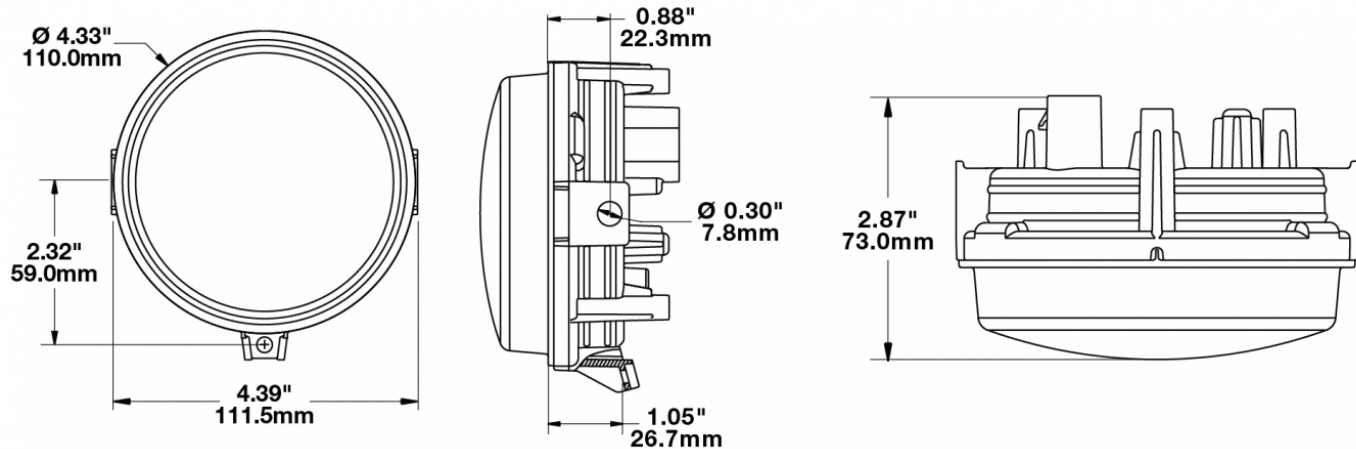

LED Headlights - Model 8415 Evolution

PRODUCT INFORMATION

Description	12-24V SAE/ECE LED High/Low Beam Light with Xenoy Housing & Adjustable Mount
Height	119.63 mm / 4.71 in
Width	111.25 mm / 4.38 in
Depth	72.90 mm / 2.87 in
Shape	Round
Outer Lens Material	Polycarbonate
Outer Lens Color	Clear
Housing Material	Xenoy
Housing Color	Black
Mounting Type	Adjustable Mount
Retrofits	Large Vehicles
Minimum Operating Temperature	-40 °C / -40 °F
Maximum Operating Temperature	65 °C / 149 °F
Mating Connector	PE 12110293
Product Weight	0.51 lbs / 0.23 kgs
Shipping Weight	1.10 lbs / 0.5 kgs
Additional Information	Lamp meets SAE J1623, SAE J2258, ASABE S608, ECE Reg 113 Class C. Adjustable Mount is needed for larger vehicles in order to modify pattern as needed.

PRODUCT DIMENSIONS

ELECTRICAL SPECIFICATIONS

Input Voltage	12-24V DC
Operating Voltage	10-30V DC
Current Draw	1.14A @ 12V DC (High Beam) 0.41A @ 12V DC (Low Beam) 0.57A @ 24V DC (High Beam) 0.22A @ 24V DC (Low Beam)