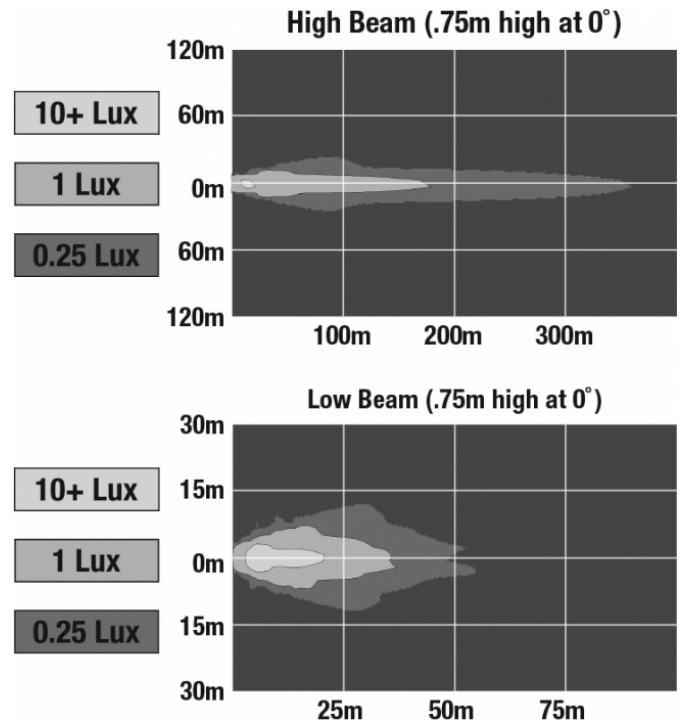

## PRODUCT DIMENSIONS

## ELECTRICAL SPECIFICATIONS

<b>Input Voltage</b>	12-24V DC
<b>Operating Voltage</b>	10-30V DC
<b>Current Draw</b>	1.14A @ 12V DC (High Beam) 0.41A @ 12V DC (Low Beam) 0.57A @ 24V DC (High Beam) 0.22A @ 24V DC (Low Beam)

## PHOTOMETRIC SPECIFICATIONS

<b>Raw Lumen Output</b>	1,075 (High Beam); 430 (Low Beam)
<b>Effective Lumen Output</b>	720 (High Beam); 240 (Low Beam)
<b>Nominal LED Color Temperature</b>	5000 K
<b>Beam Pattern(s)</b>	Forward Lighting - High Beam (DOT/ECE) Forward Lighting - Low Beam (DOT) Forward Lighting - Low Beam (ECE Right Hand)