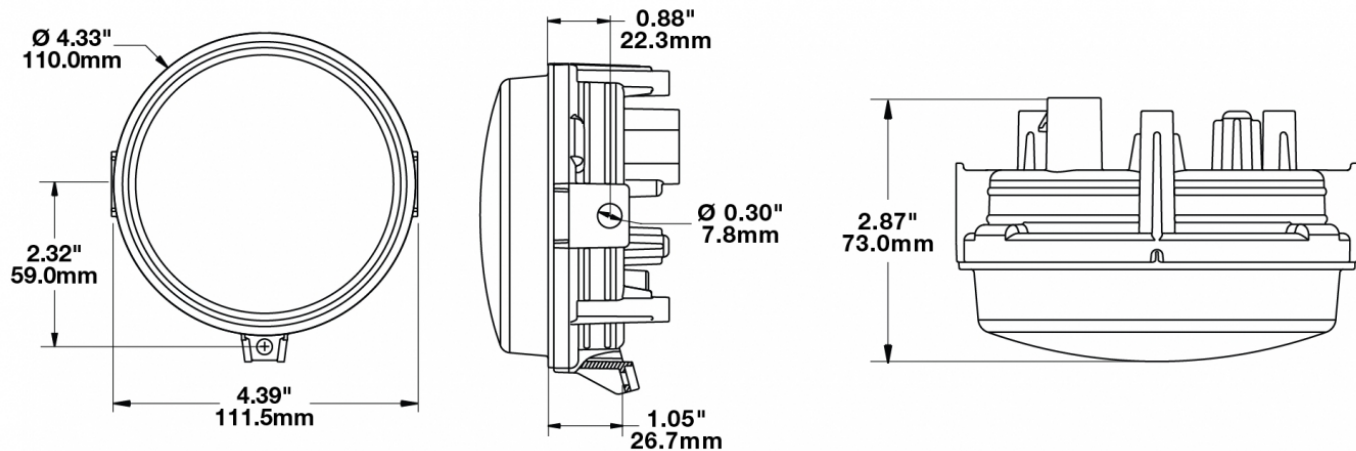

## PRODUCT INFORMATION

<b>Description</b>	12-24V SAE/ECE LED High/Low Beam Light with Xenoy Housing & Adjustable Mount
<b>Height</b>	119.63 mm / 4.71 in
<b>Width</b>	111.25 mm / 4.38 in
<b>Depth</b>	72.90 mm / 2.87 in
<b>Shape</b>	Round
<b>Outer Lens Material</b>	Polycarbonate
<b>Outer Lens Color</b>	Clear
<b>Housing Material</b>	Xenoy
<b>Housing Color</b>	Black
<b>Mounting Type</b>	Adjustable Mount
<b>Retrofits</b>	Large Vehicles
<b>Minimum Operating Temperature</b>	-40 °C / -40 °F
<b>Maximum Operating Temperature</b>	65 °C / 149 °F
<b>Mating Connector</b>	PE 12110293
<b>Shipping Weight</b>	1.10 lbs / 0.5 kgs
<b>Additional Information</b>	Lamp meets SAE J1623, SAE J2258, ASABE S608, ECE Reg 113 Class C. Adjustable Mount is needed for larger vehicles in order to modify pattern as needed.

## PRODUCT DIMENSIONS