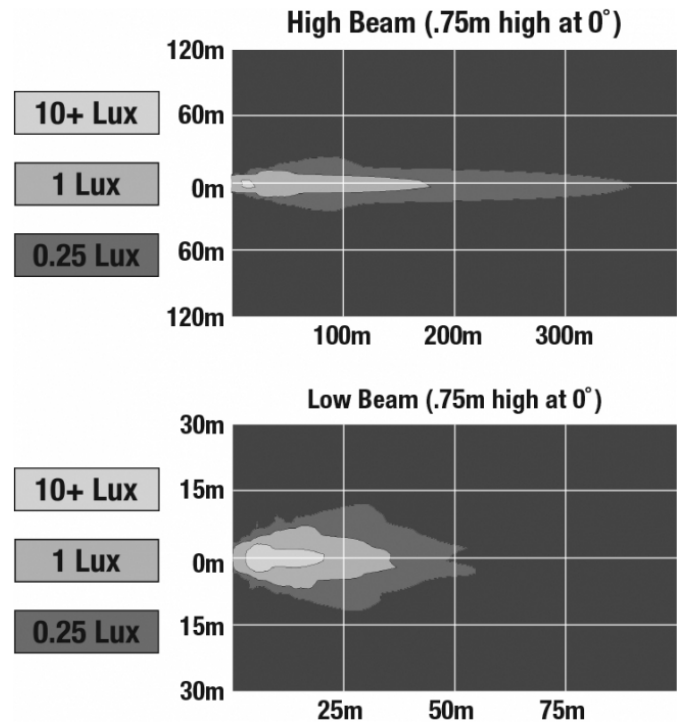

## PRODUCT DIMENSIONS

## ELECTRICAL SPECIFICATIONS

<b>Input Voltage</b>	12-24V DC
<b>Operating Voltage</b>	10-30V DC
<b>Current Draw</b>	1.14A @ 12V DC (High Beam) 0.41A @ 12V DC (Low Beam) 0.57A @ 24V DC (High Beam) 0.22A @ 24V DC (Low Beam)

## PHOTOMETRIC SPECIFICATIONS

<b>Raw Lumen Output</b>	1,075 (High Beam); 430 (Low Beam)
<b>Effective Lumen Output</b>	720 (High Beam); 240 (Low Beam)
<b>Nominal LED Color Temperature</b>	5000 K
<b>Beam Pattern(s)</b>	Forward Lighting - High Beam (DOT/ECE) Forward Lighting - Low Beam (DOT) Forward Lighting - Low Beam (ECE Right Hand)