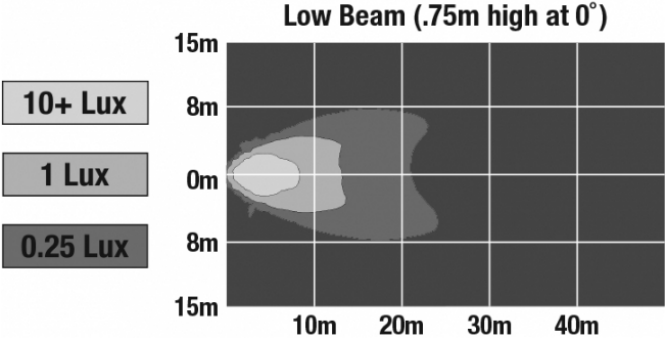

LED Headlights - Model 515

PRODUCT INFORMATION

Description	12-48V ECE LED Material Handling Headlight with Chrome Inner Bezel
Height	194.06 mm / 7.64 in
Width	107.95 mm / 4.25 in
Depth	131.57 mm / 5.18 in
Shape	Stylized
Outer Lens Material	Hardcoated Polycarbonate
Outer Lens Color	Clear
Housing Material	Die-Cast Aluminum
Housing Color	Black
Bezel Color	Chrome
Mounting Hardware Description	(x2) M6-1 x 25 Mounting Bolts
Mounting Type	Mounts to front of lift truck
Minimum Operating Temperature	-40 °C / -40 °F
Maximum Operating Temperature	65 °C / 149 °F
Connector or Wiring	Integrated 4-Pin Deutsch Weather-Proof Socket (DT04-4P)
Mating Connector	4-Pin Deutsch Weather-Proof Plug (DT06-4S)
Product Weight	2.14 lbs / 0.97 kgs

PHOTOMETRIC SPECIFICATIONS

Raw Lumen Output	540 Lumens (Low Beam)
Effective Lumen Output	420 Lumens (Low Beam)
Nominal LED Color Temperature	5000 K
Beam Pattern(s)	Forward Lighting - Low Beam (ECE Left Hand) Forward Lighting - Low Beam (ECE Right Hand) Signalization - Front Position Signalization - Turn (Front) Signalization - Turn (Rear)