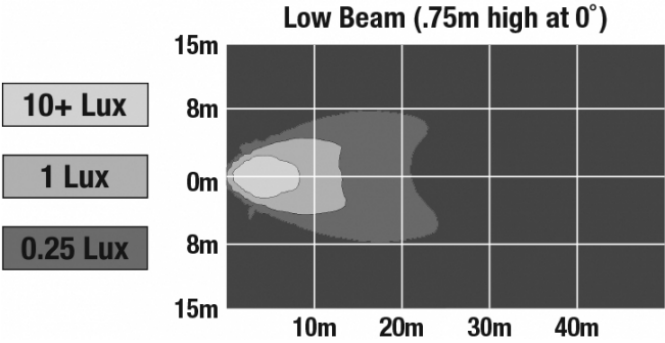

LED Headlights - Model 515

PRODUCT INFORMATION

Description	12-48V ECE LED Material Handling Headlight with Chrome Inner Bezel
Height	194.06 mm / 7.64 in
Width	107.95 mm / 4.25 in
Depth	131.57 mm / 5.18 in
Shape	Stylized
Outer Lens Material	Hardcoated Polycarbonate
Outer Lens Color	Clear
Housing Material	Die-Cast Aluminum
Housing Color	Black
Bezel Color	Chrome
Mounting Hardware Description	(x2) M6-1 x 25 Mounting Bolts
Mounting Type	Mounts to front of lift truck
Minimum Operating Temperature	-40 °C / -40 °F
Maximum Operating Temperature	65 °C / 149 °F
Connector or Wiring	Integrated 4-Pin Deutsch Weather-Proof Socket (DT04-4P)
Mating Connector	4-Pin Deutsch Weather-Proof Plug (DT06-4S)
Product Weight	2.14 lbs / 0.97 kgs

PHOTOMETRIC SPECIFICATIONS

Raw Lumen Output	540 Lumens (Low Beam)
Effective Lumen Output	420 Lumens (Low Beam)
Nominal LED Color Temperature	5000 K
Beam Pattern(s)	Forward Lighting - Low Beam (ECE Left Hand) Forward Lighting - Low Beam (ECE Right Hand) Signalization - Front Position Signalization - Turn (Front) Signalization - Turn (Rear)