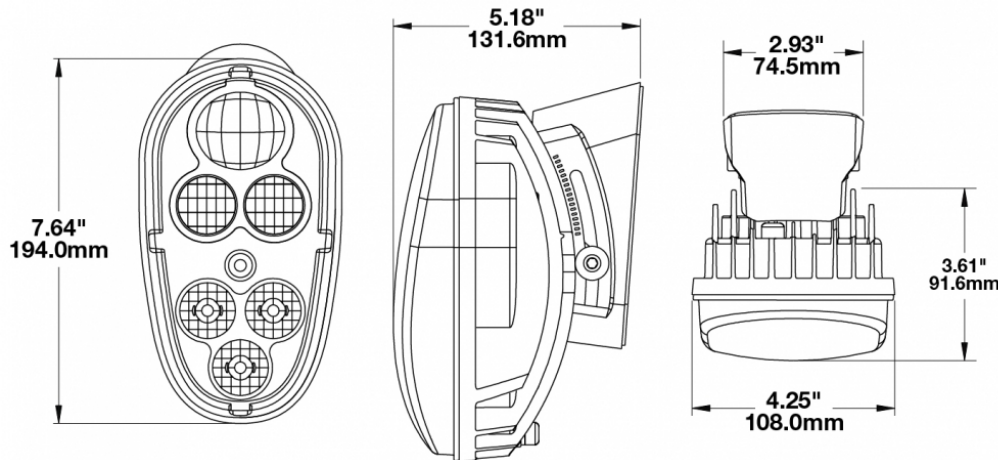

## PRODUCT INFORMATION

<b>Description</b>	12-48V ECE LED Material Handling Headlight with Chrome Inner Bezel
<b>Height</b>	194.06 mm / 7.64 in
<b>Width</b>	107.95 mm / 4.25 in
<b>Depth</b>	131.57 mm / 5.18 in
<b>Shape</b>	Stylized
<b>Outer Lens Material</b>	Hardcoated Polycarbonate
<b>Outer Lens Color</b>	Clear
<b>Housing Material</b>	Die-Cast Aluminum
<b>Housing Color</b>	Black
<b>Bezel Color</b>	Chrome
<b>Mounting Hardware Description</b>	(x2) M6-1 x 25 Mounting Bolts
<b>Mounting Type</b>	Mounts to front of lift truck
<b>Minimum Operating Temperature</b>	-40 °C / -40 °F
<b>Maximum Operating Temperature</b>	65 °C / 149 °F
<b>Connector or Wiring</b>	Integrated 4-Pin Deutsch Weather-Proof Socket (DT04-4P)
<b>Mating Connector</b>	4-Pin Deutsch Weather-Proof Plug (DT06-4S)
<b>Product Weight</b>	2.14 lbs / 0.97 kgs

## PRODUCT DIMENSIONS