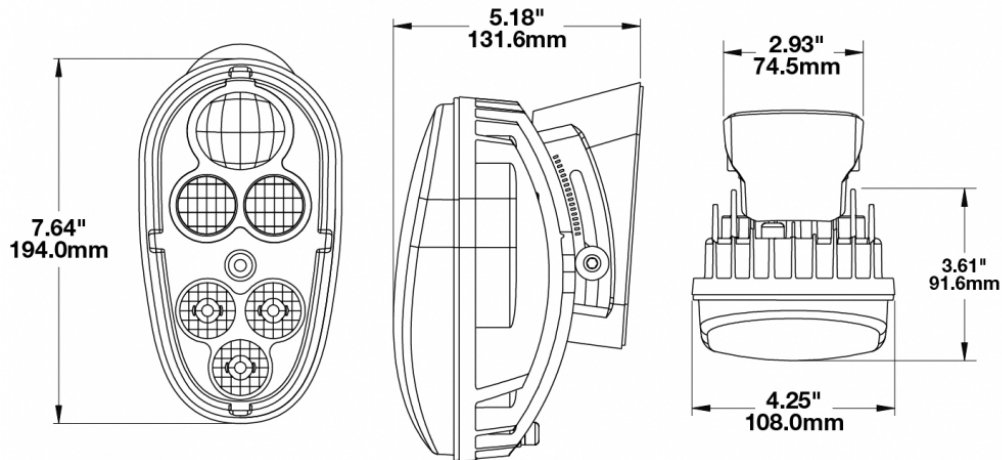

## PRODUCT INFORMATION

<b>Description</b>	12-48V ECE LED Material Handling Headlight with Chrome Inner Bezel
<b>Height</b>	194.06 mm / 7.64 in
<b>Width</b>	107.95 mm / 4.25 in
<b>Depth</b>	131.57 mm / 5.18 in
<b>Shape</b>	Stylized
<b>Outer Lens Material</b>	Hardcoated Polycarbonate
<b>Outer Lens Color</b>	Clear
<b>Housing Material</b>	Die-Cast Aluminum
<b>Housing Color</b>	Black
<b>Bezel Color</b>	Chrome
<b>Mounting Hardware Description</b>	(x2) M6-1 x 25 Mounting Bolts
<b>Mounting Type</b>	Mounts to front of lift truck
<b>Minimum Operating Temperature</b>	-40 °C / -40 °F
<b>Maximum Operating Temperature</b>	65 °C / 149 °F
<b>Connector or Wiring</b>	Integrated 4-Pin Deutsch Weather-Proof Socket (DT04-4P)
<b>Mating Connector</b>	4-Pin Deutsch Weather-Proof Plug (DT06-4S)
<b>Product Weight</b>	2.14 lbs / 0.97 kgs

## PRODUCT DIMENSIONS