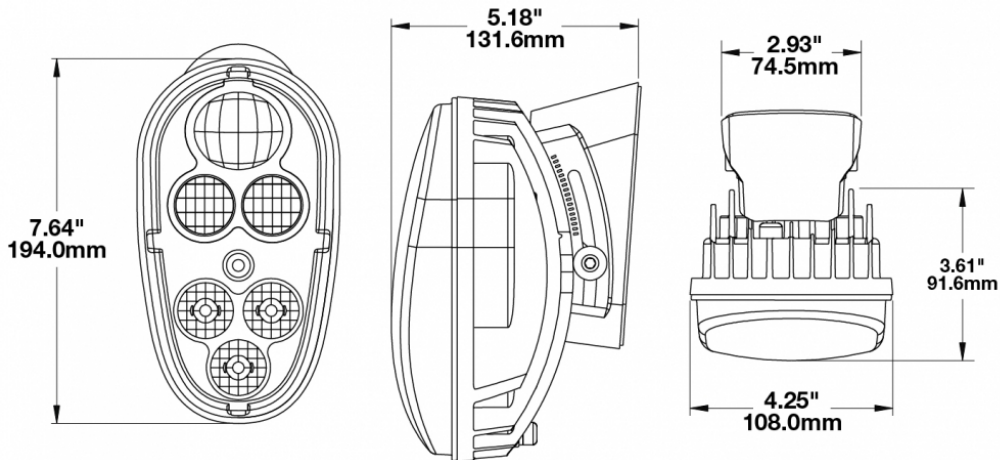

LED Headlights - Model 515

PRODUCT DIMENSIONS

ELECTRICAL SPECIFICATIONS

Input Voltage	12-48V DC
Operating Voltage	9-60V DC
Transient Spike Protection	330V Peak @ 1 HZ-100 Pulses
White Wire	Front Position
Red Wire	Low Beam
Yellow Wire	Turn
Black Wire	Ground
Current Draw	0.60A @ 12V DC (Low Beam)
	0.30A @ 24V DC (Low Beam)
	0.20A @ 36V DC (Low Beam)
	0.15A @ 48V DC (Low Beam)
	0.05A @ 12V DC (Front Position)
	0.05A @ 24V DC (Front Position)
	0.05A @ 36V DC (Front Position)
	0.05A @ 48V DC (Front Position)
	1.45A @ 12V DC (Turn Signal)
	0.70A @ 24V DC (Turn Signal)
	0.45A @ 36V DC (Turn Signal)
	0.40A @ 48V DC (Turn Signal)

Print date: 2018-07-22

© 2018 J.W. Speaker Corporation • Germantown, WI U.S.A.
www.jwspeaker.com • speaker@jwspeaker.com • 262.251.6660