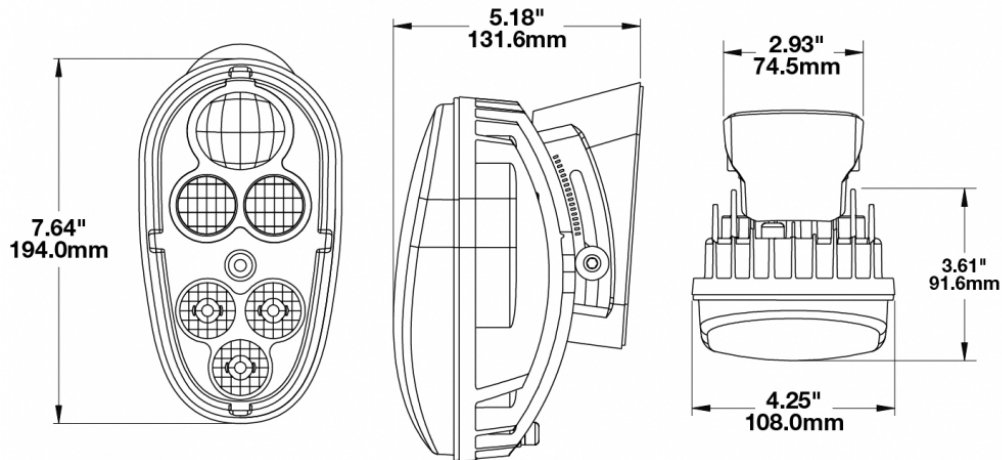

LED Headlights - Model 515

PRODUCT INFORMATION

Description	12-48V ECE LED Material Handling Headlight with Chrome Inner Bezel
Height	194.06 mm / 7.64 in
Width	107.95 mm / 4.25 in
Depth	131.57 mm / 5.18 in
Shape	Stylized
Outer Lens Material	Hardcoated Polycarbonate
Outer Lens Color	Clear
Housing Material	Die-Cast Aluminum
Housing Color	Black
Bezel Color	Chrome
Mounting Hardware Description	(x2) M6-1 x 25 Mounting Bolts
Mounting Type	Mounts to front of lift truck
Minimum Operating Temperature	-40 °C / -40 °F
Maximum Operating Temperature	65 °C / 149 °F
Connector or Wiring	Integrated 4-Pin Deutsch Weather-Proof Socket (DT04-4P)
Mating Connector	4-Pin Deutsch Weather-Proof Plug (DT06-4S)
Product Weight	2.14 lbs / 0.97 kgs

Input Voltage	12-48V DC
Operating Voltage	9-60V DC
Transient Spike Protection	330V Peak @ 1 HZ-100 Pulses
White Wire	Front Position
Red Wire	Low Beam
Yellow Wire	Turn
Black Wire	Ground
Current Draw	0.60A @ 12V DC (Low Beam)
	0.30A @ 24V DC (Low Beam)
	0.20A @ 36V DC (Low Beam)
	0.15A @ 48V DC (Low Beam)
	0.05A @ 12V DC (Front Position)
	0.05A @ 24V DC (Front Position)
	0.05A @ 36V DC (Front Position)
	0.05A @ 48V DC (Front Position)
	1.45A @ 12V DC (Turn Signal)
	0.70A @ 24V DC (Turn Signal)
	0.45A @ 36V DC (Turn Signal)
	0.40A @ 48V DC (Turn Signal)

PHOTOMETRIC SPECIFICATIONS

Raw Lumen Output	540 Lumens (Low Beam)
Effective Lumen Output	420 Lumens (Low Beam)
Nominal LED Color Temperature	5000 K
Beam Pattern(s)	Forward Lighting - Low Beam (ECE Left Hand) Forward Lighting - Low Beam (ECE Right Hand) Signalization - Front Position Signalization - Turn (Front) Signalization - Turn (Rear)