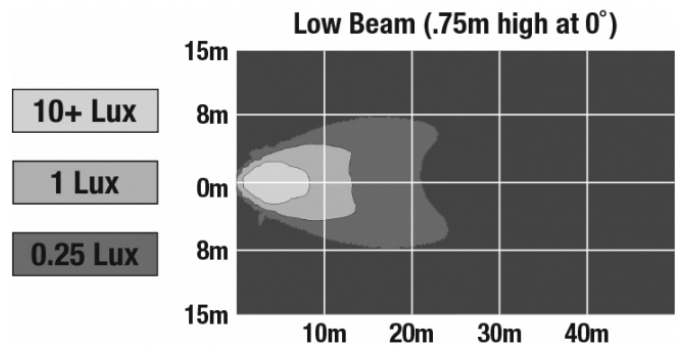

LED Headlights - Model 515

PRODUCT INFORMATION

Description	12-48V ECE LED Material Handling Headlight with Chrome Inner Bezel
Height	194.06 mm / 7.64 in
Width	107.95 mm / 4.25 in
Depth	131.57 mm / 5.18 in
Shape	Stylized
Outer Lens Material	Hardcoated Polycarbonate
Outer Lens Color	Clear
Housing Material	Die-Cast Aluminum
Housing Color	Black
Bezel Color	Chrome
Mounting Hardware Description	(x2) M6-1 x 25 Mounting Bolts
Mounting Type	Mounts to front of lift truck
Minimum Operating Temperature	-40 °C / -40 °F
Maximum Operating Temperature	65 °C / 149 °F
Connector or Wiring	Integrated 4-Pin Deutsch Weather-Proof Socket (DT04-4P)
Mating Connector	4-Pin Deutsch Weather-Proof Plug (DT06-4S)
Product Weight	2.14 lbs / 0.97 kgs

PHOTOMETRIC SPECIFICATIONS

Raw Lumen Output	540 Lumens (Low Beam)
Effective Lumen Output	420 Lumens (Low Beam)
Nominal LED Color Temperature	5000 K
Beam Pattern(s)	Forward Lighting - Low Beam (ECE Left Hand) Forward Lighting - Low Beam (ECE Right Hand) Signalization - Front Position Signalization - Turn (Front) Signalization - Turn (Rear)