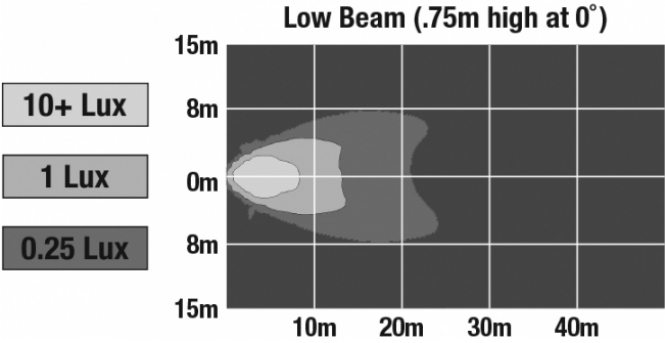

LED Headlights - Model 515

PRODUCT INFORMATION

Description	12-48V ECE LED Material Handling Headlight with Chrome Inner Bezel
Height	194.06 mm / 7.64 in
Width	107.95 mm / 4.25 in
Depth	131.57 mm / 5.18 in
Shape	Stylized
Outer Lens Material	Hardcoated Polycarbonate
Outer Lens Color	Clear
Housing Material	Die-Cast Aluminum
Housing Color	Black
Bezel Color	Chrome
Mounting Hardware Description	(x2) M6-1 x 25 Mounting Bolts
Mounting Type	Mounts to front of lift truck
Minimum Operating Temperature	-40 °C / -40 °F
Maximum Operating Temperature	65 °C / 149 °F
Connector or Wiring	Integrated 4-Pin Deutsch Weather-Proof Socket (DT04-4P)
Mating Connector	4-Pin Deutsch Weather-Proof Plug (DT06-4S)
Product Weight	2.14 lbs / 0.97 kgs
Shipping Weight	2.45 lbs / 1.11 kgs

PHOTOMETRIC SPECIFICATIONS

Raw Lumen Output	540 Lumens (Low Beam)
Effective Lumen Output	420 Lumens (Low Beam)
Nominal LED Color Temperature	5000 K
Beam Pattern(s)	Forward Lighting - Low Beam (ECE Left Hand) Forward Lighting - Low Beam (ECE Right Hand) Signalization - Front Position Signalization - Turn (Front) Signalization - Turn (Rear)