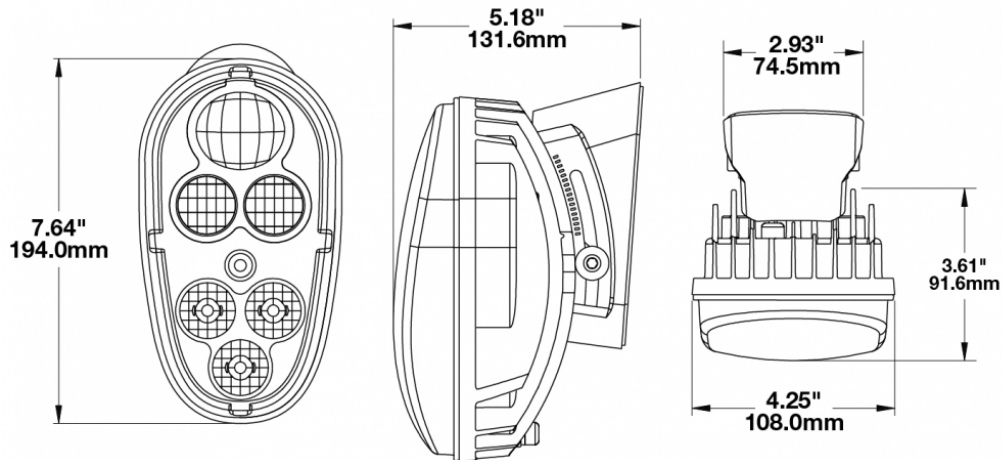

LED Headlights - Model 515

PRODUCT INFORMATION

Description	12-48V ECE LED Material Handling Headlight with Chrome Inner Bezel
Height	194.06 mm / 7.64 in
Width	107.95 mm / 4.25 in
Depth	131.57 mm / 5.18 in
Shape	Stylized
Outer Lens Material	Hardcoated Polycarbonate
Outer Lens Color	Clear
Housing Material	Die-Cast Aluminum
Housing Color	Black
Bezel Color	Chrome
Mounting Hardware Description	(x2) M6-1 x 25 Mounting Bolts
Mounting Type	Mounts to front of lift truck
Minimum Operating Temperature	-40 °C / -40 °F
Maximum Operating Temperature	65 °C / 149 °F
Connector or Wiring	Integrated 4-Pin Deutsch Weather-Proof Socket (DT04-4P)
Mating Connector	4-Pin Deutsch Weather-Proof Plug (DT06-4S)
Product Weight	2.14 lbs / 0.97 kgs

PRODUCT DIMENSIONS

ELECTRICAL SPECIFICATIONS

Input Voltage	12-48V DC
Operating Voltage	9-60V DC
Transient Spike Protection	330V Peak @ 1 HZ-100 Pulses
White Wire	Front Position
Red Wire	Low Beam
Yellow Wire	Turn
Black Wire	Ground
Current Draw	0.60A @ 12V DC (Low Beam)
	0.30A @ 24V DC (Low Beam)
	0.20A @ 36V DC (Low Beam)
	0.15A @ 48V DC (Low Beam)
	0.05A @ 12V DC (Front Position)
	0.05A @ 24V DC (Front Position)
	0.05A @ 36V DC (Front Position)
	0.05A @ 48V DC (Front Position)
	1.45A @ 12V DC (Turn Signal)
	0.70A @ 24V DC (Turn Signal)
	0.45A @ 36V DC (Turn Signal)
	0.40A @ 48V DC (Turn Signal)

PHOTOMETRIC SPECIFICATIONS

Raw Lumen Output	540 Lumens (Low Beam)
Effective Lumen Output	420 Lumens (Low Beam)
Nominal LED Color Temperature	5000 K
Beam Pattern(s)	Forward Lighting - Low Beam (ECE Left Hand) Forward Lighting - Low Beam (ECE Right Hand) Signalization - Front Position Signalization - Turn (Front) Signalization - Turn (Rear)