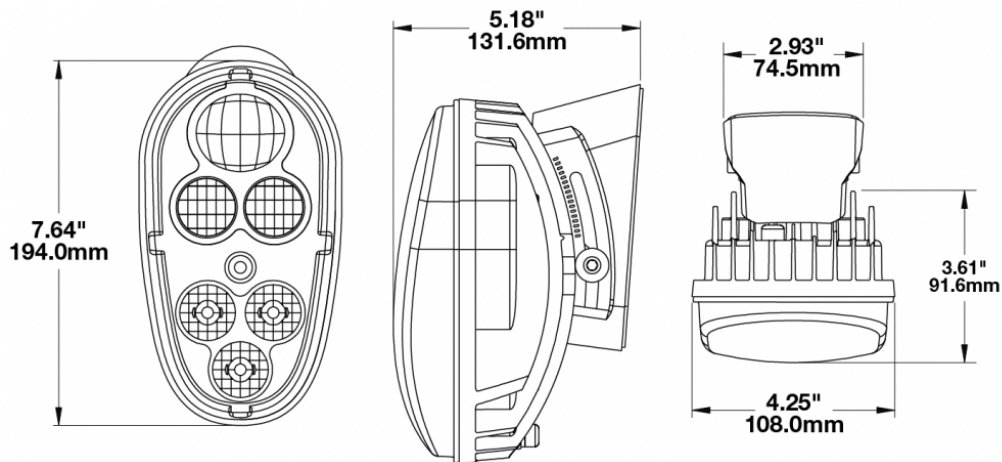

LED Headlights - Model 515

PRODUCT DIMENSIONS

ELECTRICAL SPECIFICATIONS

Input Voltage	12-48V DC
Operating Voltage	9-60V DC
Transient Spike Protection	330V Peak @ 1 HZ-100 Pulses
White Wire	Front Position
Red Wire	Low Beam
Yellow Wire	Turn
Black Wire	Ground
Current Draw	0.60A @ 12V DC (Low Beam)
	0.30A @ 24V DC (Low Beam)
	0.20A @ 36V DC (Low Beam)
	0.15A @ 48V DC (Low Beam)
	0.05A @ 12V DC (Front Position)
	0.05A @ 24V DC (Front Position)
	0.05A @ 36V DC (Front Position)
	0.05A @ 48V DC (Front Position)
	1.45A @ 12V DC (Turn Signal)
	0.70A @ 24V DC (Turn Signal)
	0.45A @ 36V DC (Turn Signal)
	0.40A @ 48V DC (Turn Signal)

Print date: 2018-02-21

© 2018 J.W. Speaker Corporation • Germantown, WI U.S.A.
www.jwspeaker.com • speaker@jwspeaker.com • 262.251.6660