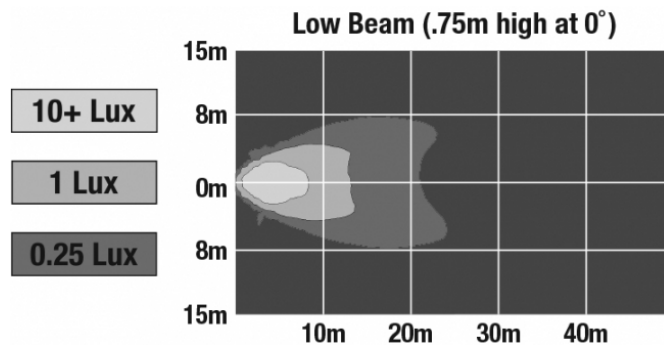

PHOTOMETRIC SPECIFICATIONS

Raw Lumen Output	540 Lumens (Low Beam)
Effective Lumen Output	420 Lumens (Low Beam)
Nominal LED Color Temperature	5000 K
Beam Pattern(s)	Forward Lighting - Low Beam (ECE Left Hand) Forward Lighting - Low Beam (ECE Right Hand) Signalization - Front Position Signalization - Turn (Front) Signalization - Turn (Rear)