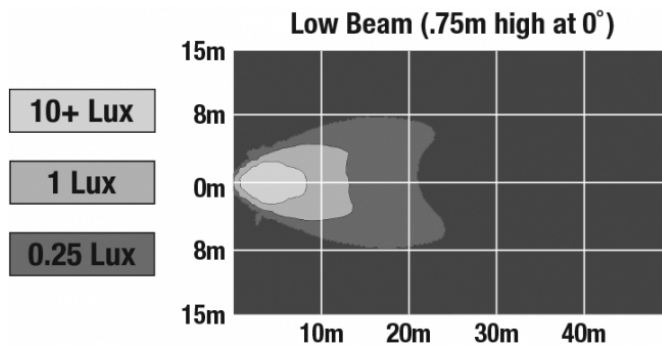

ECE Reg 113
ECE Reg 7
IEC IP67

PHOTOMETRIC SPECIFICATIONS

Raw Lumen Output	540 Lumens (Low Beam)
Effective Lumen Output	420 Lumens (Low Beam)
Nominal LED Color Temperature	5000 K
Beam Pattern(s)	Forward Lighting - Low Beam (ECE Left Hand) Forward Lighting - Low Beam (ECE Right Hand) Signalization - Front Position Signalization - Turn (Front) Signalization - Turn (Rear)