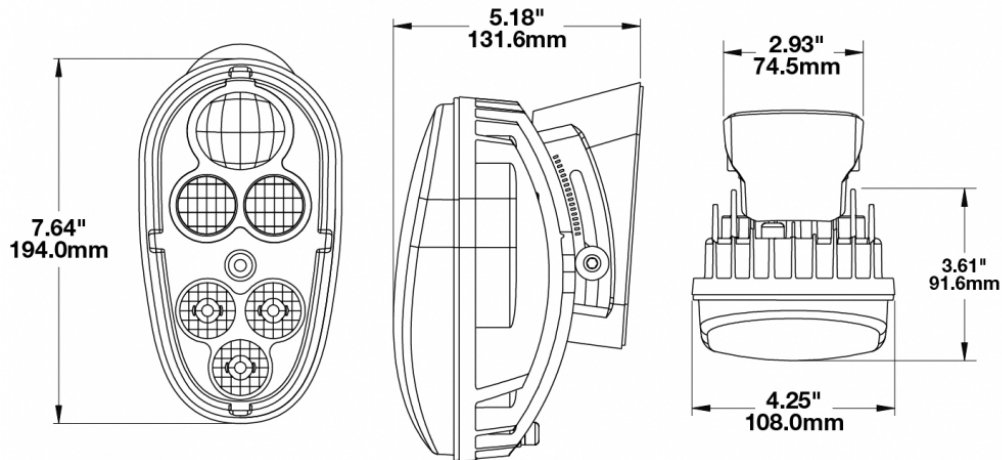

LED Headlights - Model 515

PRODUCT DIMENSIONS

ELECTRICAL SPECIFICATIONS

Input Voltage	12-48V DC
Operating Voltage	9-60V DC
Transient Spike Protection	330V Peak @ 1 HZ-100 Pulses
White Wire	Front Position
Red Wire	Low Beam
Yellow Wire	Turn
Black Wire	Ground
Current Draw	0.60A @ 12V DC (Low Beam)
	0.30A @ 24V DC (Low Beam)
	0.20A @ 36V DC (Low Beam)
	0.15A @ 48V DC (Low Beam)
	0.05A @ 12V DC (Front Position)
	0.05A @ 24V DC (Front Position)
	0.05A @ 36V DC (Front Position)
	0.05A @ 48V DC (Front Position)
	1.45A @ 12V DC (Turn Signal)
	0.70A @ 24V DC (Turn Signal)
	0.45A @ 36V DC (Turn Signal)
	0.40A @ 48V DC (Turn Signal)

Print date: 2018-08-17

© 2018 J.W. Speaker Corporation • Germantown, WI U.S.A.
www.jwspeaker.com • speaker@jwspeaker.com • 262.251.6660