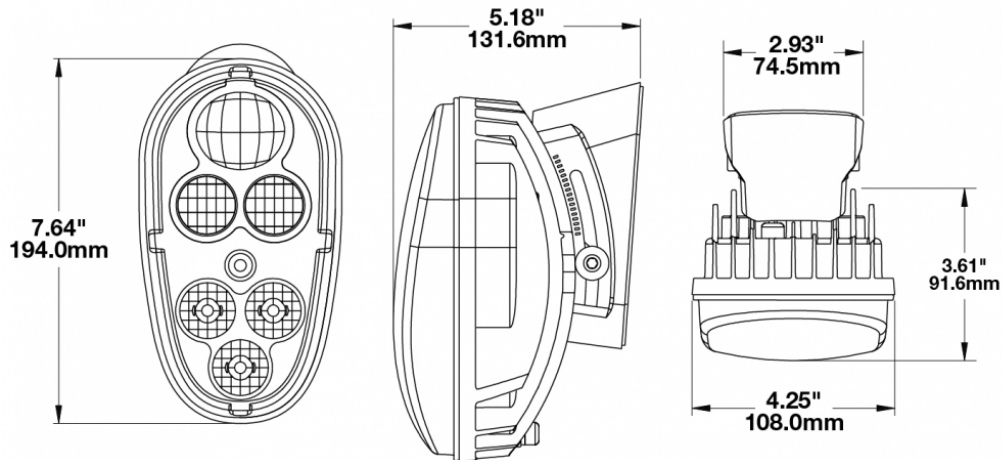

LED Headlights - Model 515

PRODUCT DIMENSIONS

ELECTRICAL SPECIFICATIONS

Input Voltage	12-48V DC
Operating Voltage	9-60V DC
Transient Spike Protection	330V Peak @ 1 HZ-100 Pulses
White Wire	Front Position
Red Wire	Low Beam
Yellow Wire	Turn
Black Wire	Ground
Current Draw	0.60A @ 12V DC (Low Beam)
	0.30A @ 24V DC (Low Beam)
	0.20A @ 36V DC (Low Beam)
	0.15A @ 48V DC (Low Beam)
	0.05A @ 12V DC (Front Position)
	0.05A @ 24V DC (Front Position)
	0.05A @ 36V DC (Front Position)
	0.05A @ 48V DC (Front Position)
	1.45A @ 12V DC (Turn Signal)
	0.70A @ 24V DC (Turn Signal)
	0.45A @ 36V DC (Turn Signal)
	0.40A @ 48V DC (Turn Signal)

Print date: 2017-10-22

© 2017 J.W. Speaker Corporation • Germantown, WI U.S.A.
www.jwspeaker.com • speaker@jwspeaker.com • 262.251.6660