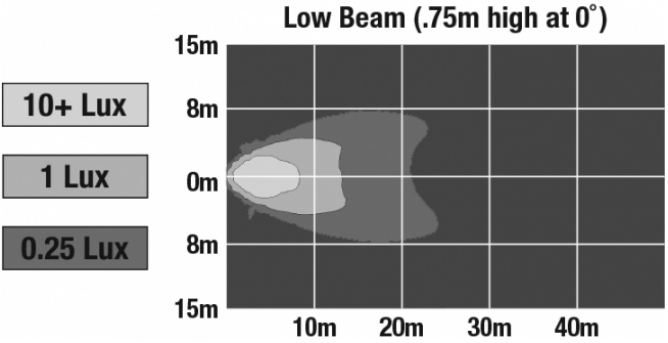

ECE Reg 113
ECE Reg 7
IEC IP67

PHOTOMETRIC SPECIFICATIONS

Raw Lumen Output 540 Lumens (Low Beam)
Effective Lumen Output 420 Lumens (Low Beam)
Nominal LED Color Temperature 5000 K
Beam Pattern(s) Forward Lighting - Low Beam (ECE Left Hand)
 Forward Lighting - Low Beam (ECE Right Hand)
 Signalization - Front Position
 Signalization - Turn (Front)
 Signalization - Turn (Rear)