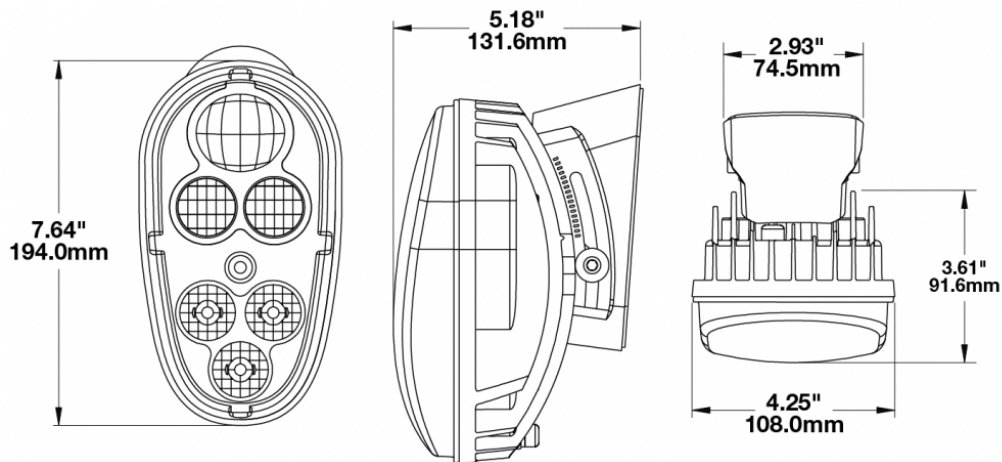

LED Headlights - Model 515

PRODUCT DIMENSIONS

ELECTRICAL SPECIFICATIONS

Input Voltage	12-48V DC
Operating Voltage	9-60V DC
Transient Spike Protection	330V Peak @ 1 HZ-100 Pulses
White Wire	Front Position
Red Wire	Low Beam
Yellow Wire	Turn
Black Wire	Ground
Current Draw	0.60A @ 12V DC (Low Beam)
	0.30A @ 24V DC (Low Beam)
	0.20A @ 36V DC (Low Beam)
	0.15A @ 48V DC (Low Beam)
	0.05A @ 12V DC (Front Position)
	0.05A @ 24V DC (Front Position)
	0.05A @ 36V DC (Front Position)
	0.05A @ 48V DC (Front Position)
	1.45A @ 12V DC (Turn Signal)
	0.70A @ 24V DC (Turn Signal)
	0.45A @ 36V DC (Turn Signal)
	0.40A @ 48V DC (Turn Signal)

Print date: 2018-04-21

© 2018 J.W. Speaker Corporation • Germantown, WI U.S.A.
www.jwspeaker.com • speaker@jwspeaker.com • 262.251.6660