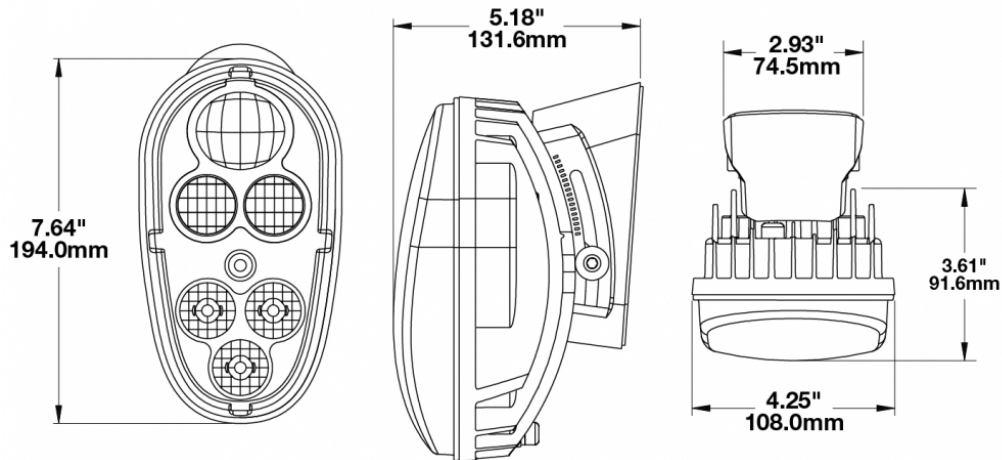

LED Headlights - Model 515

PRODUCT DIMENSIONS

ELECTRICAL SPECIFICATIONS

Input Voltage	12-48V DC
Operating Voltage	9-60V DC
Transient Spike Protection	330V Peak @ 1 HZ-100 Pulses
White Wire	Front Position
Red Wire	Low Beam
Yellow Wire	Turn
Black Wire	Ground
Current Draw	0.60A @ 12V DC (Low Beam)
	0.30A @ 24V DC (Low Beam)
	0.20A @ 36V DC (Low Beam)
	0.15A @ 48V DC (Low Beam)
	0.05A @ 12V DC (Front Position)
	0.05A @ 24V DC (Front Position)
	0.05A @ 36V DC (Front Position)
	0.05A @ 48V DC (Front Position)
	1.45A @ 12V DC (Turn Signal)
	0.70A @ 24V DC (Turn Signal)
	0.45A @ 36V DC (Turn Signal)
	0.40A @ 48V DC (Turn Signal)

Print date: 2017-12-11

© 2017 J.W. Speaker Corporation • Germantown, WI U.S.A.
www.jwspeaker.com • speaker@jwspeaker.com • 262.251.6660