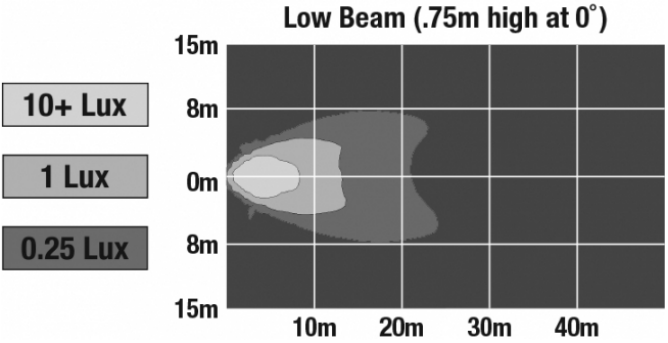

PHOTOMETRIC SPECIFICATIONS

Raw Lumen Output	540 Lumens (Low Beam)
Effective Lumen Output	420 Lumens (Low Beam)
Nominal LED Color Temperature	5000 K
Beam Pattern(s)	Forward Lighting - Low Beam (ECE Left Hand) Forward Lighting - Low Beam (ECE Right Hand) Signalization - Front Position Signalization - Turn (Front) Signalization - Turn (Rear)