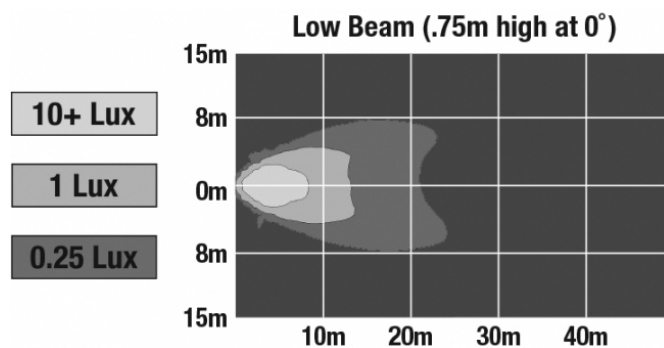

ECE Reg 113
ECE Reg 7
IEC IP67

PHOTOMETRIC SPECIFICATIONS

Raw Lumen Output	540 Lumens (Low Beam)
Effective Lumen Output	420 Lumens (Low Beam)
Nominal LED Color Temperature	5000 K
Beam Pattern(s)	Forward Lighting - Low Beam (ECE Left Hand) Forward Lighting - Low Beam (ECE Right Hand) Signalization - Front Position Signalization - Turn (Front) Signalization - Turn (Rear)