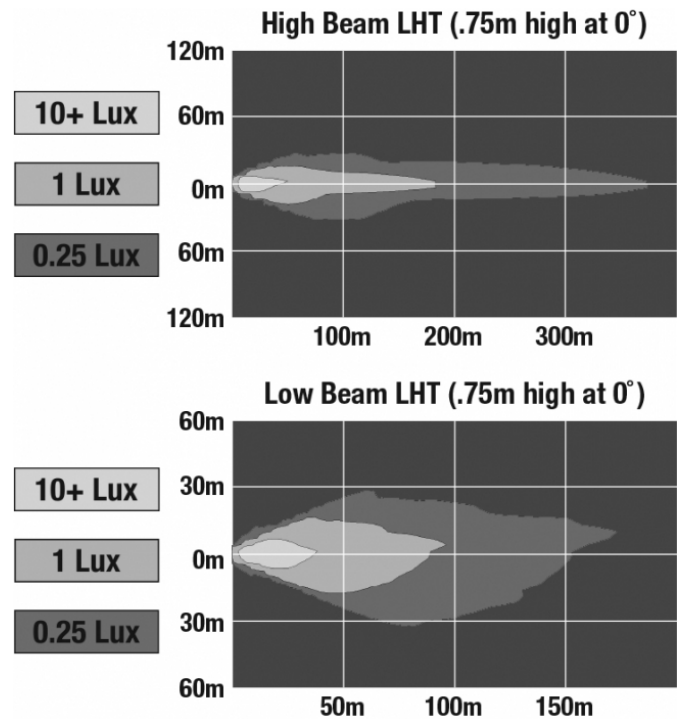

LED Headlights - Model 6130 Evolution

PRODUCT INFORMATION

Description	12-24V ECE LED LHT High & Low Beam Headlight
Height	120.40 mm / 4.74 in
Width	120.40 mm / 4.74 in
Depth	81.53 mm / 3.21 in
Shape	Round
Outer Lens Material	Polycarbonate
Outer Lens Color	Clear
Housing Material	Aluminum
Housing Color	Black
Bezel Color	Black
Connector or Wiring	12" Flying Leads
Mating Connector	n/a
Product Weight	1.50 lbs / 0.68 kgs

ELECTRICAL SPECIFICATIONS

Input Voltage	12-24V DC
Operating Voltage	10-30V DC
Transient Spike Protection	150V Peak @ 1 HZ-100 Pulses
Black Wire	Ground
Yellow Wire	Low Beam
White Wire	High Beam
Red Wire	Front Position
Current Draw	3.00A @ 12V DC (High Beam) 1.43A @ 24V DC (High beam) 2.30A @ 12V DC (Low Beam) 1.01A @ 24V DC (Low Beam) 0.12A @ 12V DC (Front Position) 0.09A @ 24V DC (Front Position)

LED Headlights - Model 6130 Evolution

PHOTOMETRIC SPECIFICATIONS

Raw Lumen Output	2,230 (High Beam); 1,330 (Low Beam)
Effective Lumen Output	840 (High Beam); 440 (Low Beam)
Beam Pattern(s)	Forward Lighting - High Beam (DOT/ECE) Forward Lighting - Low Beam (ECE Left Hand) Signalization - Front Position