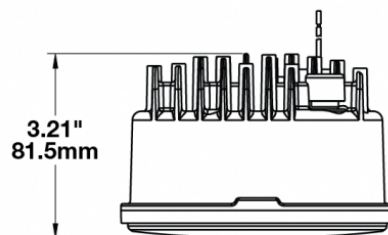

PRODUCT DIMENSIONS

Print date: 2018-04-20

© 2018 J.W. Speaker Corporation • Germantown, WI U.S.A.
www.jwspeaker.com • speaker@jwspeaker.com • 262.251.6660

J.W. SPEAKER
Engineered. Lighting. Solutions.