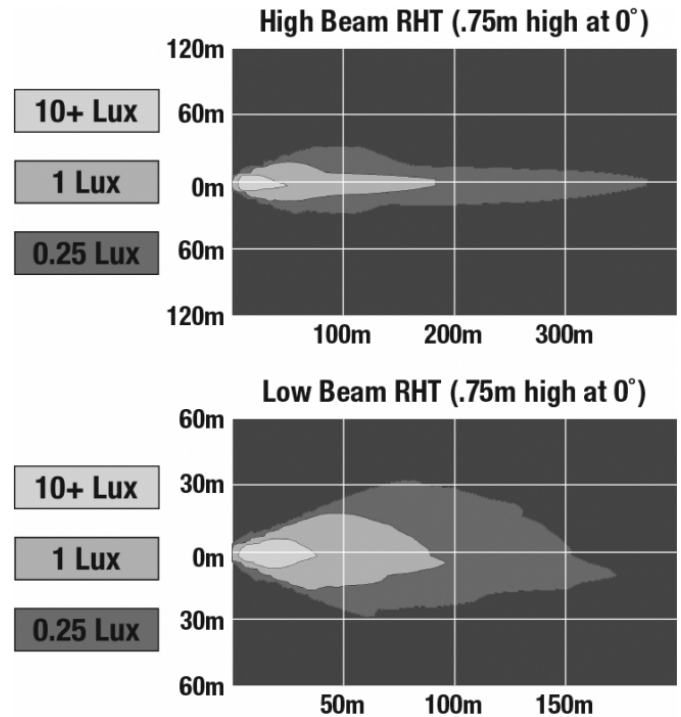

LED Headlights - Model 6130 Evolution

PRODUCT INFORMATION

Description	12-24V DOT/ECE LED RHT High & Low Beam Headlight
Height	120.40 mm / 4.74 in
Width	120.40 mm / 4.74 in
Depth	81.53 mm / 3.21 in
Shape	Round
Outer Lens Material	Polycarbonate
Outer Lens Color	Clear
Housing Material	Aluminum
Housing Color	Black
Bezel Color	Black
Connector or Wiring	12" Flying Leads
Mating Connector	n/a
Product Weight	1.50 lbs / 0.68 kgs
Shipping Weight	1.68 lbs / 0.76 kgs

ELECTRICAL SPECIFICATIONS

Input Voltage	12-24V DC
Operating Voltage	10-30V DC
Transient Spike Protection	150V Peak @ 1 HZ-100 Pulses
Black Wire	Ground
Yellow Wire	Low Beam
White Wire	High Beam
Red Wire	Front Position
Current Draw	3.00A @ 12V DC (High Beam) 1.43A @ 24V DC (High Beam) 2.30A @ 12V DC (Low Beam) 1.01A @ 24V DC (Low Beam) 0.12A @ 12V DC (Front Position) 0.09A @ 24V DC (Front Position)

LED Headlights - Model 6130 Evolution

PHOTOMETRIC SPECIFICATIONS

Raw Lumen Output	2,230 (High Beam); 1,330 (Low Beam)
Effective Lumen Output	840 (High Beam); 440 (Low Beam)
Beam Pattern(s)	Forward Lighting - High Beam (DOT/ECE) Forward Lighting - Low Beam (ECE Right Hand) Signalization - Front Position