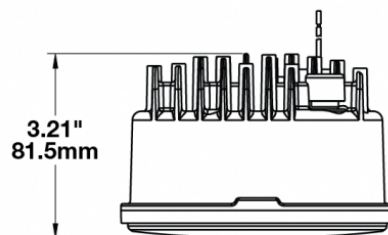

PRODUCT DIMENSIONS

Print date: 2018-02-19

© 2018 J.W. Speaker Corporation • Germantown, WI U.S.A.
www.jwspeaker.com • speaker@jwspeaker.com • 262.251.6660

J.W. SPEAKER
Engineered. Lighting. Solutions.