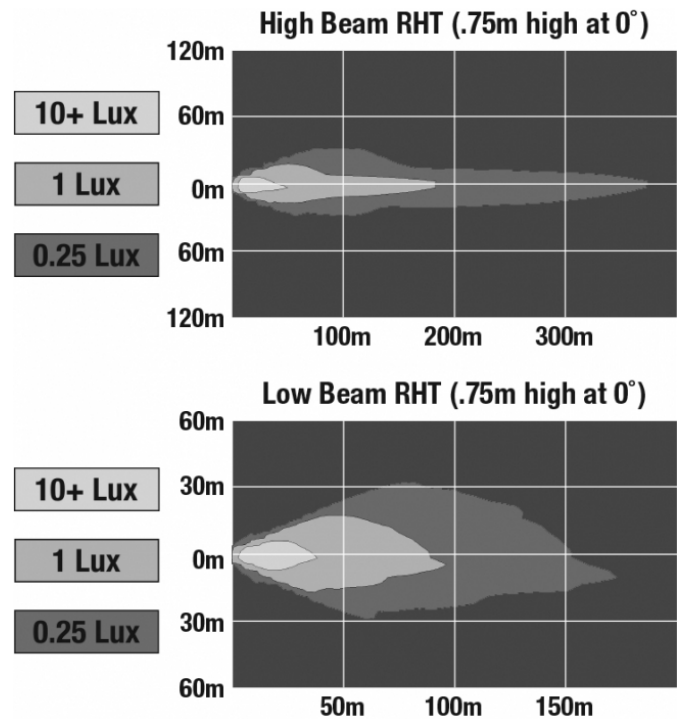

LED Headlights - Model 6130 Evolution

PRODUCT INFORMATION

Description	12-24V DOT/ECE LED RHT High & Low Beam Headlight
Height	120.40 mm / 4.74 in
Width	120.40 mm / 4.74 in
Depth	81.53 mm / 3.21 in
Shape	Round
Outer Lens Material	Polycarbonate
Outer Lens Color	Clear
Housing Material	Aluminum
Housing Color	Black
Bezel Color	Black
Connector or Wiring	12" Flying Leads
Mating Connector	n/a
Product Weight	1.55 lbs / 0.7 kgs
Shipping Weight	1.68 lbs / 0.76 kgs

ELECTRICAL SPECIFICATIONS

Input Voltage	12-24V DC
Operating Voltage	10-30V DC
Transient Spike Protection	150V Peak @ 1 HZ-100 Pulses
Black Wire	Ground
Yellow Wire	Low Beam
White Wire	High Beam
Red Wire	Front Position
Current Draw	3.00A @ 12V DC (High Beam) 1.43A @ 24V DC (High Beam) 2.30A @ 12V DC (Low Beam) 1.01A @ 24V DC (Low Beam) 0.12A @ 12V DC (Front Position) 0.09A @ 24V DC (Front Position)

LED Headlights - Model 6130 Evolution

PHOTOMETRIC SPECIFICATIONS

Raw Lumen Output	2,230 (High Beam); 1,330 (Low Beam)
Effective Lumen Output	840 (High Beam); 440 (Low Beam)
Beam Pattern(s)	Forward Lighting - High Beam (DOT/ECE) Forward Lighting - Low Beam (ECE Right Hand) Signalization - Front Position