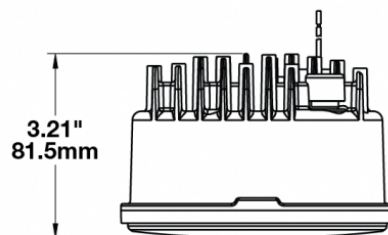

PRODUCT DIMENSIONS

Print date: 2017-10-22

© 2017 J.W. Speaker Corporation • Germantown, WI U.S.A.
www.jwspeaker.com • speaker@jwspeaker.com • 262.251.6660

J.W. SPEAKER
Engineered. Lighting. Solutions.