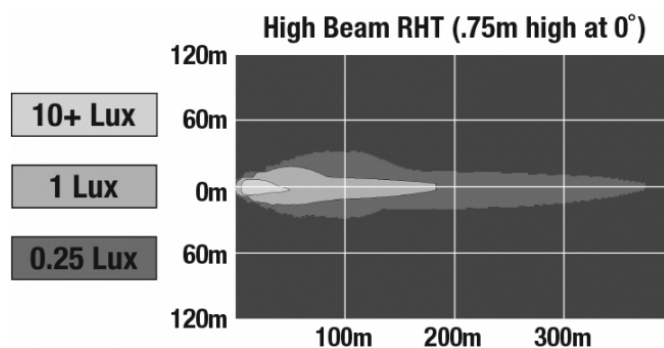

LED Headlights - Model 6130 Evolution

PRODUCT INFORMATION

Description	12-24V DOT/ECE LED High Beam Headlight
Height	120.40 mm / 4.74 in
Width	120.40 mm / 4.74 in
Depth	81.53 mm / 3.21 in
Shape	Round
Outer Lens Material	Polycarbonate
Outer Lens Color	Clear
Housing Material	Aluminum
Housing Color	Black
Bezel Color	Black
Connector or Wiring	12" Flying Leads
Mating Connector	n/a
Product Weight	1.50 lbs / 0.68 kgs
Shipping Weight	1.68 lbs / 0.76 kgs

REGULATORY STANDARDS COMPLIANCE

Buy America Standards
ECE Reg 7
FMVSS 108 Table XVIII

ECE Reg 112
Eco Friendly
IEC IP67

PHOTOMETRIC SPECIFICATIONS

Raw Lumen Output	1,760 (High Beam)
Effective Lumen Output	955 (High Beam)
Beam Pattern(s)	Forward Lighting - High Beam (DOT/ECE) Signalization - Front Position