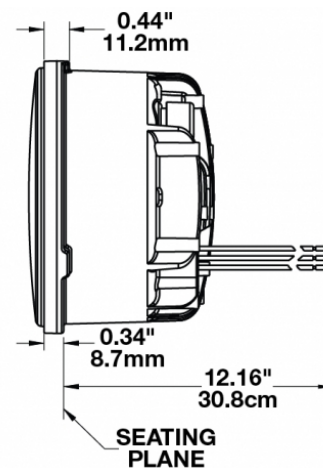

PRODUCT DIMENSIONS

Print date: 2017-06-26

© 2017 J.W. Speaker Corporation • Germantown, WI U.S.A.
www.jwspeaker.com • speaker@jwspeaker.com • 262.251.6660

J.W. SPEAKER
Engineered. Lighting. Solutions.