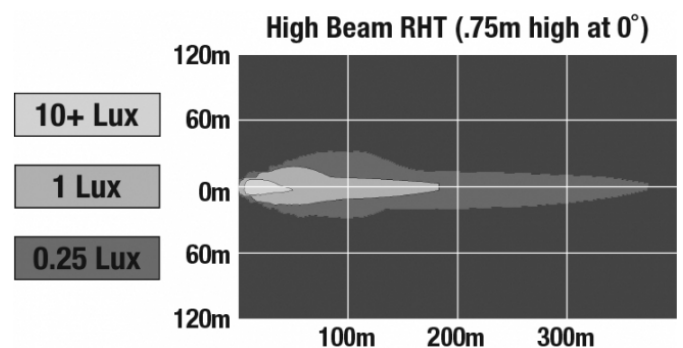

LED Headlights - Model 6130 Evolution

PRODUCT INFORMATION

Description	12-24V DOT/ECE LED High Beam Headlight
Height	120.40 mm / 4.74 in
Width	120.40 mm / 4.74 in
Depth	81.53 mm / 3.21 in
Shape	Round
Outer Lens Material	Polycarbonate
Outer Lens Color	Clear
Housing Material	Aluminum
Housing Color	Black
Bezel Color	Black
Connector or Wiring	12" Flying Leads
Mating Connector	n/a
Product Weight	1.50 lbs / 0.68 kgs

LED Headlights - Model 6130 Evolution

ELECTRICAL SPECIFICATIONS

Input Voltage	12-24V DC
Operating Voltage	10-30V DC
Black Wire	Ground
Yellow Wire	Front Position
White Wire	High Beam
Current Draw	1.84A @ 12V DC (High Beam) 0.84A @ 24V DC (High Beam) 0.11A @ 12V DC (Front Position) 0.09A @ 24V DC (Front Position)

REGULATORY STANDARDS COMPLIANCE

Buy America Standards	ECE Reg 112
ECE Reg 7	Eco Friendly
FMVSS 108 Table XVIII	IEC IP67

PHOTOMETRIC SPECIFICATIONS

Raw Lumen Output	1,760 (High Beam)
Effective Lumen Output	955 (High Beam)
Beam Pattern(s)	Forward Lighting - High Beam (DOT/ECE) Signalization - Front Position