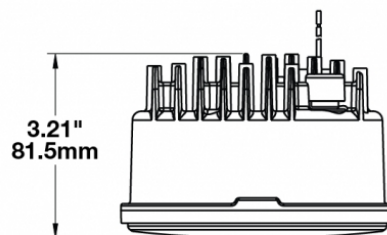

PRODUCT DIMENSIONS

Print date: 2018-06-19

© 2018 J.W. Speaker Corporation • Germantown, WI U.S.A.
www.jwspeaker.com • speaker@jwspeaker.com • 262.251.6660

J.W. SPEAKER
Engineered. Lighting. Solutions.