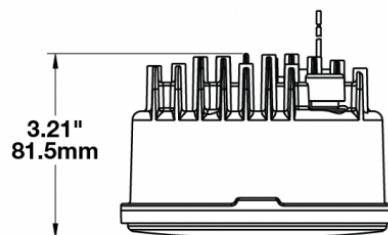

PRODUCT DIMENSIONS

Print date: 2017-05-24

© 2017 J.W. Speaker Corporation • Germantown, WI U.S.A.
www.jwspeaker.com • speaker@jwspeaker.com • 262.251.6660

J.W. SPEAKER
Engineered. Lighting. Solutions.