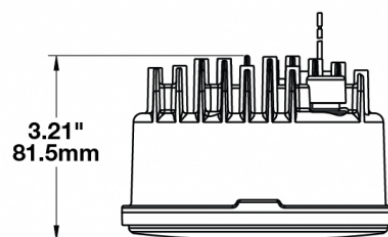

PRODUCT DIMENSIONS

Print date: 2017-06-26

© 2017 J.W. Speaker Corporation • Germantown, WI U.S.A.
www.jwspeaker.com • speaker@jwspeaker.com • 262.251.6660

J.W. SPEAKER
Engineered. Lighting. Solutions.