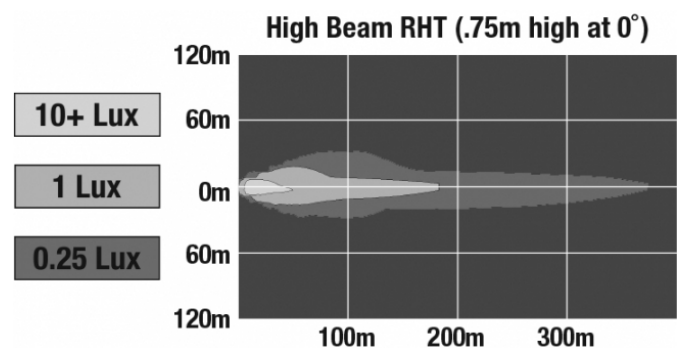

## PRODUCT INFORMATION

<b>Description</b>	12-24V DOT/ECE LED High Beam Headlight
<b>Height</b>	120.40 mm / 4.74 in
<b>Width</b>	120.40 mm / 4.74 in
<b>Depth</b>	81.53 mm / 3.21 in
<b>Shape</b>	Round
<b>Outer Lens Material</b>	Polycarbonate
<b>Outer Lens Color</b>	Clear
<b>Housing Material</b>	Aluminum
<b>Housing Color</b>	Black
<b>Bezel Color</b>	Black
<b>Connector or Wiring</b>	12" Flying Leads
<b>Mating Connector</b>	n/a
<b>Product Weight</b>	1.50 lbs / 0.68 kgs
<b>Shipping Weight</b>	1.50 lbs / 0.68 kgs

## ELECTRICAL SPECIFICATIONS

<b>Input Voltage</b>	12-24V DC
<b>Operating Voltage</b>	10-30V DC
<b>Black Wire</b>	Ground
<b>Yellow Wire</b>	Front Position
<b>White Wire</b>	High Beam
<b>Current Draw</b>	1.84A @ 12V DC (High Beam) 0.84A @ 24V DC (High Beam) 0.11A @ 12V DC (Front Position) 0.09A @ 24V DC (Front Position)

## PHOTOMETRIC SPECIFICATIONS

<b>Raw Lumen Output</b>	1,760 (High Beam)
<b>Effective Lumen Output</b>	955 (High Beam)
<b>Beam Pattern(s)</b>	Forward Lighting - High Beam (DOT/ECE) Signalization - Front Position