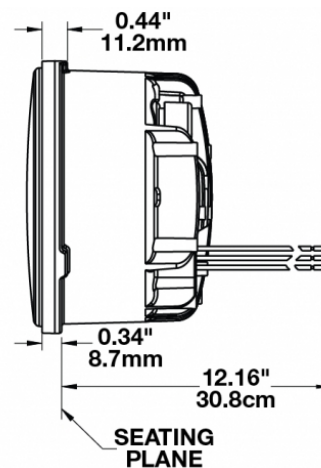

PRODUCT DIMENSIONS

Print date: 2017-05-24

© 2017 J.W. Speaker Corporation • Germantown, WI U.S.A.
www.jwspeaker.com • speaker@jwspeaker.com • 262.251.6660

J.W. SPEAKER
Engineered. Lighting. Solutions.