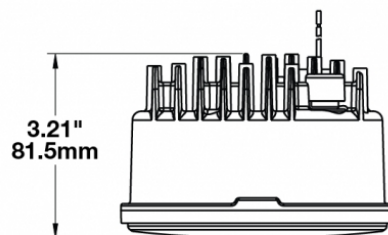

PRODUCT DIMENSIONS

Print date: 2018-08-17

© 2018 J.W. Speaker Corporation • Germantown, WI U.S.A.
www.jwspeaker.com • speaker@jwspeaker.com • 262.251.6660

J.W. SPEAKER
Engineered. Lighting. Solutions.