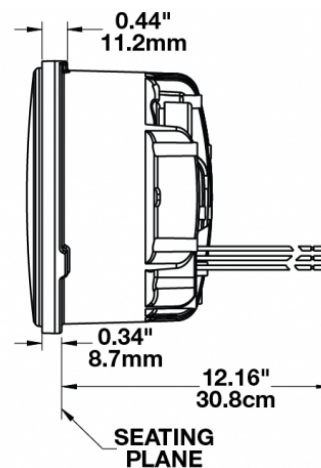

LED Headlights - Model 6130 Evolution

PRODUCT INFORMATION

Description	12-24V ECE LED LHT Low Beam Headlight
Height	120.40 mm / 4.74 in
Width	120.40 mm / 4.74 in
Depth	81.53 mm / 3.21 in
Shape	Round
Outer Lens Material	Polycarbonate
Outer Lens Color	Clear
Housing Material	Aluminum
Housing Color	Black
Bezel Color	Black
Connector or Wiring	12" Flying Leads
Mating Connector	n/a
Product Weight	1.50 lbs / 0.68 kgs

LED Headlights - Model 6130 Evolution

ELECTRICAL SPECIFICATIONS

Input Voltage	12-24V DC
Operating Voltage	10-30V DC
Black Wire	Ground
Yellow Wire	DRL
White Wire	Low Beam
Current Draw	2.07A @ 12V DC (Low Beam) 0.96A @ 24V DC (Low Beam) 0.44A @ 12V DC (DRL) 0.24A @ 24V DC (DRL)