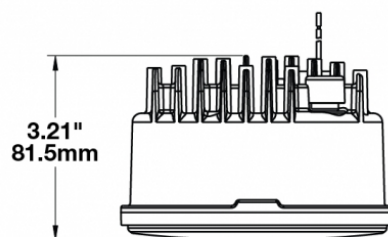

PRODUCT DIMENSIONS

Print date: 2018-11-13

© 2018 J.W. Speaker Corporation • Germantown, WI U.S.A.
www.jwspeaker.com • speaker@jwspeaker.com • 262.251.6660

J.W. SPEAKER
Engineered. Lighting. Solutions.