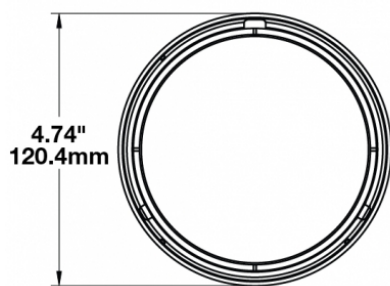

PRODUCT DIMENSIONS

Print date: 2018-02-19

© 2018 J.W. Speaker Corporation • Germantown, WI U.S.A.
www.jwspeaker.com • speaker@jwspeaker.com • 262.251.6660

J.W. SPEAKER
Engineered. Lighting. Solutions.