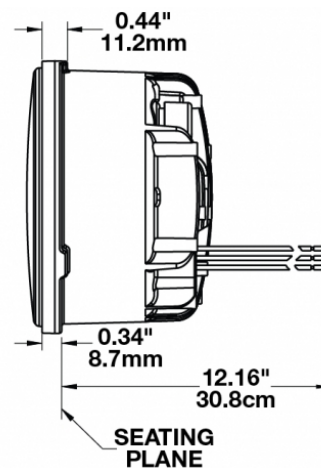

PRODUCT DIMENSIONS

Print date: 2017-12-13

© 2017 J.W. Speaker Corporation • Germantown, WI U.S.A.
www.jwspeaker.com • speaker@jwspeaker.com • 262.251.6660