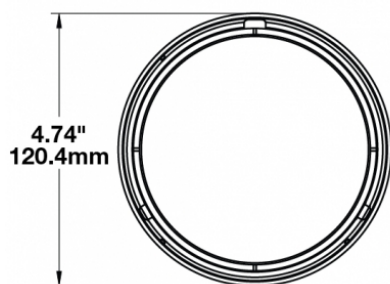

LED Headlights - Model 6130 Evolution

PRODUCT INFORMATION

Description	12-24V ECE LED LHT Low Beam Headlight
Height	120.40 mm / 4.74 in
Width	120.40 mm / 4.74 in
Depth	81.53 mm / 3.21 in
Shape	Round
Outer Lens Material	Polycarbonate
Outer Lens Color	Clear
Housing Material	Aluminum
Housing Color	Black
Bezel Color	Black
Connector or Wiring	12" Flying Leads
Mating Connector	n/a
Product Weight	1.50 lbs / 0.68 kgs

LED Headlights - Model 6130 Evolution

ELECTRICAL SPECIFICATIONS

Input Voltage	12-24V DC
Operating Voltage	10-30V DC
Black Wire	Ground
Yellow Wire	DRL
White Wire	Low Beam
Current Draw	2.07A @ 12V DC (Low Beam) 0.96A @ 24V DC (Low Beam) 0.44A @ 12V DC (DRL) 0.24A @ 24V DC (DRL)