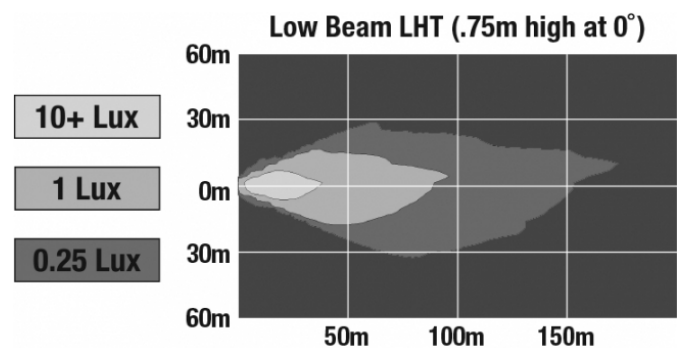

## PHOTOMETRIC SPECIFICATIONS

<b>Raw Lumen Output</b>	1,690 (Low Beam)
<b>Effective Lumen Output</b>	640 (Low Beam)
<b>Beam Pattern(s)</b>	Forward Lighting - Daytime Running Light Forward Lighting - Low Beam (ECE Left Hand)