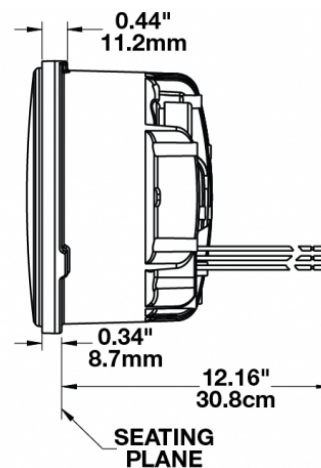

PRODUCT DIMENSIONS

Print date: 2018-08-17

© 2018 J.W. Speaker Corporation • Germantown, WI U.S.A.
www.jwspeaker.com • speaker@jwspeaker.com • 262.251.6660

J.W. SPEAKER
Engineered. Lighting. Solutions.