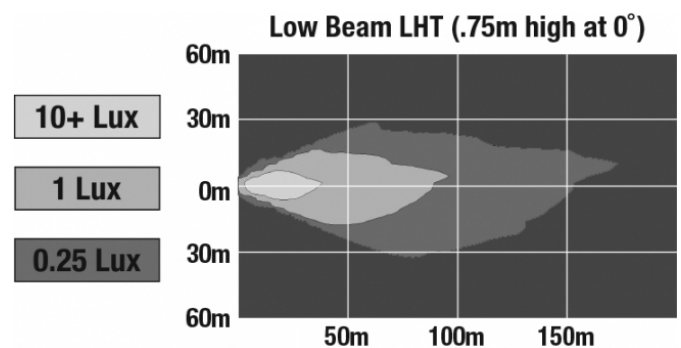

## PHOTOMETRIC SPECIFICATIONS

<b>Raw Lumen Output</b>	1,690 (Low Beam)
<b>Effective Lumen Output</b>	640 (Low Beam)
<b>Beam Pattern(s)</b>	Forward Lighting - Daytime Running Light Forward Lighting - Low Beam (ECE Left Hand)