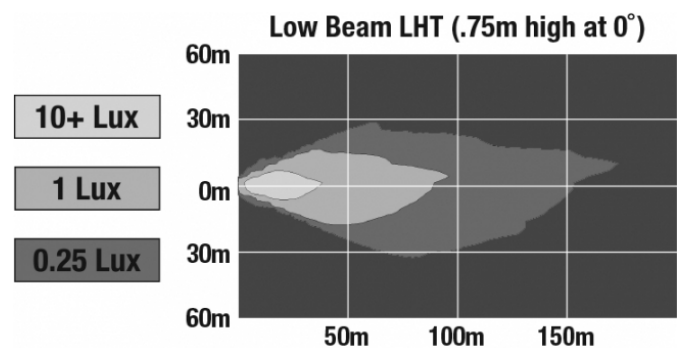

Print date: 2018-11-13

© 2018 J.W. Speaker Corporation • Germantown, WI U.S.A.
www.jwspeaker.com • speaker@jwspeaker.com • 262.251.6660