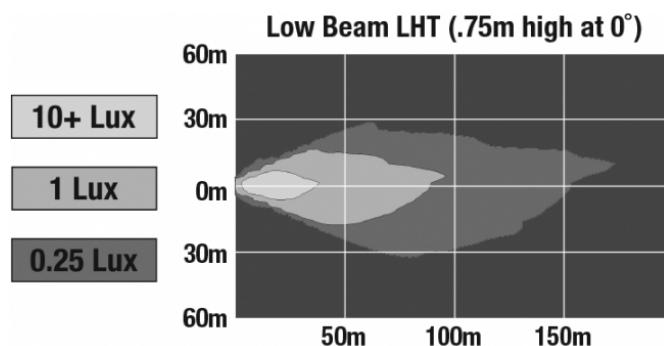

LED Headlights - Model 6130 Evolution

PRODUCT INFORMATION

Description	12-24V ECE LED LHT Low Beam Headlight
Height	120.40 mm / 4.74 in
Width	120.40 mm / 4.74 in
Depth	81.53 mm / 3.21 in
Shape	Round
Outer Lens Material	Polycarbonate
Outer Lens Color	Clear
Housing Material	Aluminum
Housing Color	Black
Bezel Color	Black
Connector or Wiring	12" Flying Leads
Mating Connector	n/a
Product Weight	1.50 lbs / 0.68 kgs

REGULATORY STANDARDS COMPLIANCE

Buy America Standards
ECE Reg 87
IEC IP67

ECE Reg 112
Eco Friendly

PHOTOMETRIC SPECIFICATIONS

Raw Lumen Output	1,690 (Low Beam)
Effective Lumen Output	640 (Low Beam)
Beam Pattern(s)	Forward Lighting - Daytime Running Light Forward Lighting - Low Beam (ECE Left Hand)