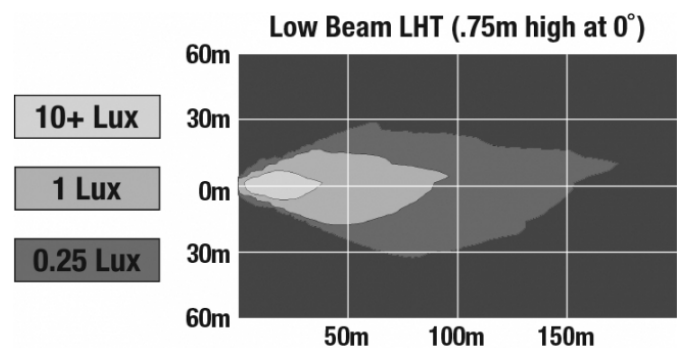

LED Headlights - Model 6130 Evolution

PRODUCT INFORMATION

Description	12-24V ECE LED LHT Low Beam Headlight
Height	120.40 mm / 4.74 in
Width	120.40 mm / 4.74 in
Depth	81.53 mm / 3.21 in
Shape	Round
Outer Lens Material	Polycarbonate
Outer Lens Color	Clear
Housing Material	Aluminum
Housing Color	Black
Bezel Color	Black
Connector or Wiring	12" Flying Leads
Mating Connector	n/a
Product Weight	1.50 lbs / 0.68 kgs

REGULATORY STANDARDS COMPLIANCE

Buy America Standards
ECE Reg 87
IEC IP67

ECE Reg 112
Eco Friendly

PHOTOMETRIC SPECIFICATIONS

Raw Lumen Output	1,690 (Low Beam)
Effective Lumen Output	640 (Low Beam)
Beam Pattern(s)	Forward Lighting - Daytime Running Light Forward Lighting - Low Beam (ECE Left Hand)