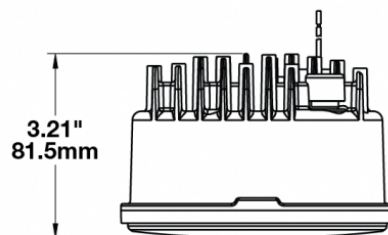

PRODUCT DIMENSIONS

Print date: 2017-10-23

© 2017 J.W. Speaker Corporation • Germantown, WI U.S.A.
www.jwspeaker.com • speaker@jwspeaker.com • 262.251.6660

J.W. SPEAKER
Engineered. Lighting. Solutions.