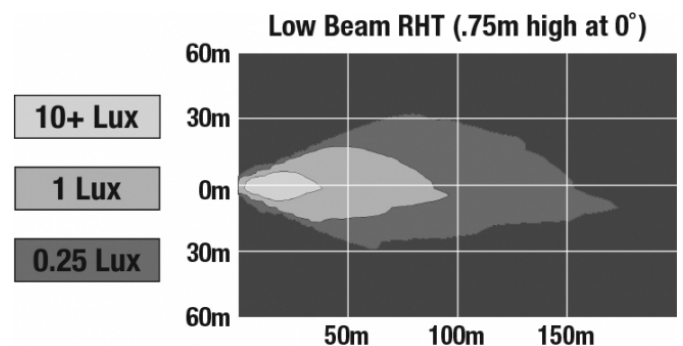

Print date: 2018-11-13

© 2018 J.W. Speaker Corporation • Germantown, WI U.S.A.
www.jwspeaker.com • speaker@jwspeaker.com • 262.251.6660