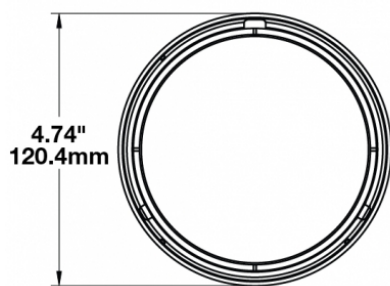

PRODUCT DIMENSIONS

Print date: 2017-08-20

© 2017 J.W. Speaker Corporation • Germantown, WI U.S.A.
www.jwspeaker.com • speaker@jwspeaker.com • 262.251.6660

J.W. SPEAKER
Engineered. Lighting. Solutions.