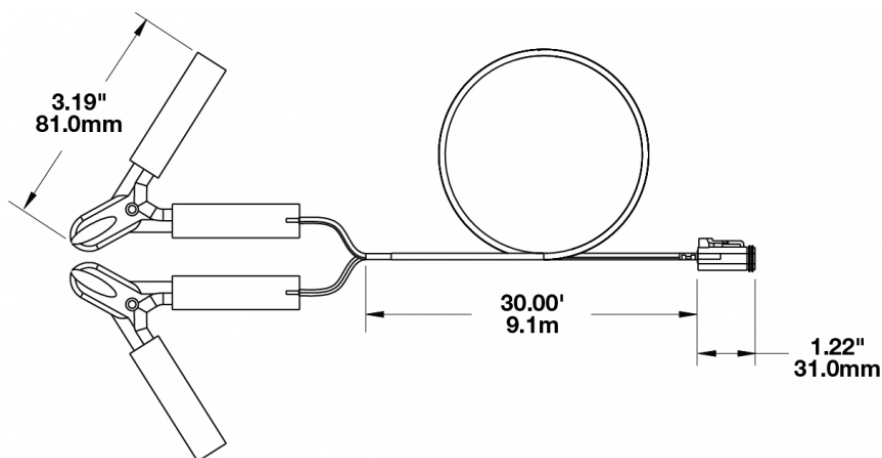

30' Power Cord Assembly for Model 4416

PRODUCT INFORMATION

Description	30' Power Cord Assembly for Model 4416
Width	9144.00 mm / 360 in
Connector or Wiring	Alligator Battery Clip / DEUTSCH DT06-2S
Additional Information	Accessory Includes: (1) 30' vehicle power cord with battery clips

PRODUCT DIMENSIONS

Print date: 2017-06-23

© 2017 J.W. Speaker Corporation • Germantown, WI U.S.A.
www.jwspeaker.com • speaker@jwspeaker.com • 262.251.6660

J.W. SPEAKER
Engineered. Lighting. Solutions.

30' Power Cord Assembly for Model 4416