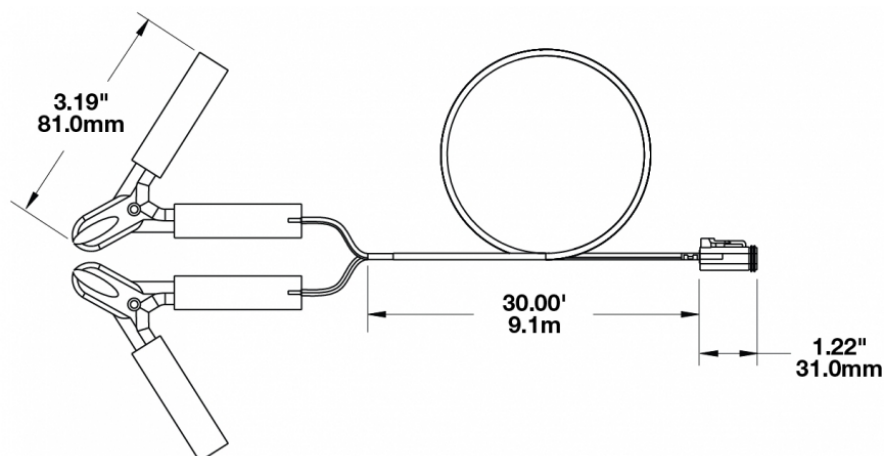

30' Power Cord Assembly for Model 4416

PRODUCT INFORMATION

Description	30' Power Cord Assembly for Model 4416
Width	9144.00 mm / 360 in
Connector or Wiring	Alligator Battery Clip / DEUTSCH DT06-2S
Shipping Weight	0.90 lbs / 0.41 kgs
Additional Information	Accessory Includes: (1) 30' vehicle power cord with battery clips

PRODUCT DIMENSIONS

Print date: 2017-08-18

© 2017 J.W. Speaker Corporation • Germantown, WI U.S.A.
www.jwspeaker.com • speaker@jwspeaker.com • 262.251.6660

J.W. SPEAKER
Engineered. Lighting. Solutions.

30' Power Cord Assembly for Model 4416