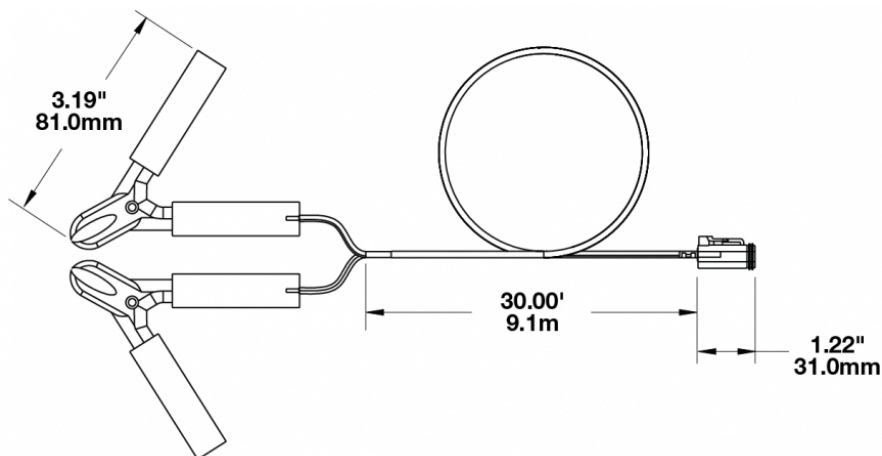

30' Power Cord with Battery Clips for Model 4416

PRODUCT INFORMATION

| | |
|-------------------------------|--|
| Description | 30' Power Cord with Battery Clips for Model 4416 |
| Width | 9144.00 mm / 360 in |
| Connector or Wiring | Alligator Battery Clip / DEUTSCH DT06-2S |
| Shipping Weight | 0.90 lbs / 0.41 kgs |
| Additional Information | Accessory Includes: (1) 30' vehicle power cord with battery clips |

PRODUCT DIMENSIONS

Print date: 2018-06-19

© 2018 J.W. Speaker Corporation • Germantown, WI U.S.A.
www.jwspeaker.com • speaker@jwspeaker.com • 262.251.6660

30' Power Cord with Battery Clips for Model 4416

REGULATORY STANDARDS COMPLIANCE

Buy America Standards

Eco Friendly

SUITS THESE PRODUCTS

**3.5" Round Portable
LED Hand Held Lamp
- Black and
Camouflage**

LED Handheld Work
Light – Model 4416

Print date: 2018-06-19