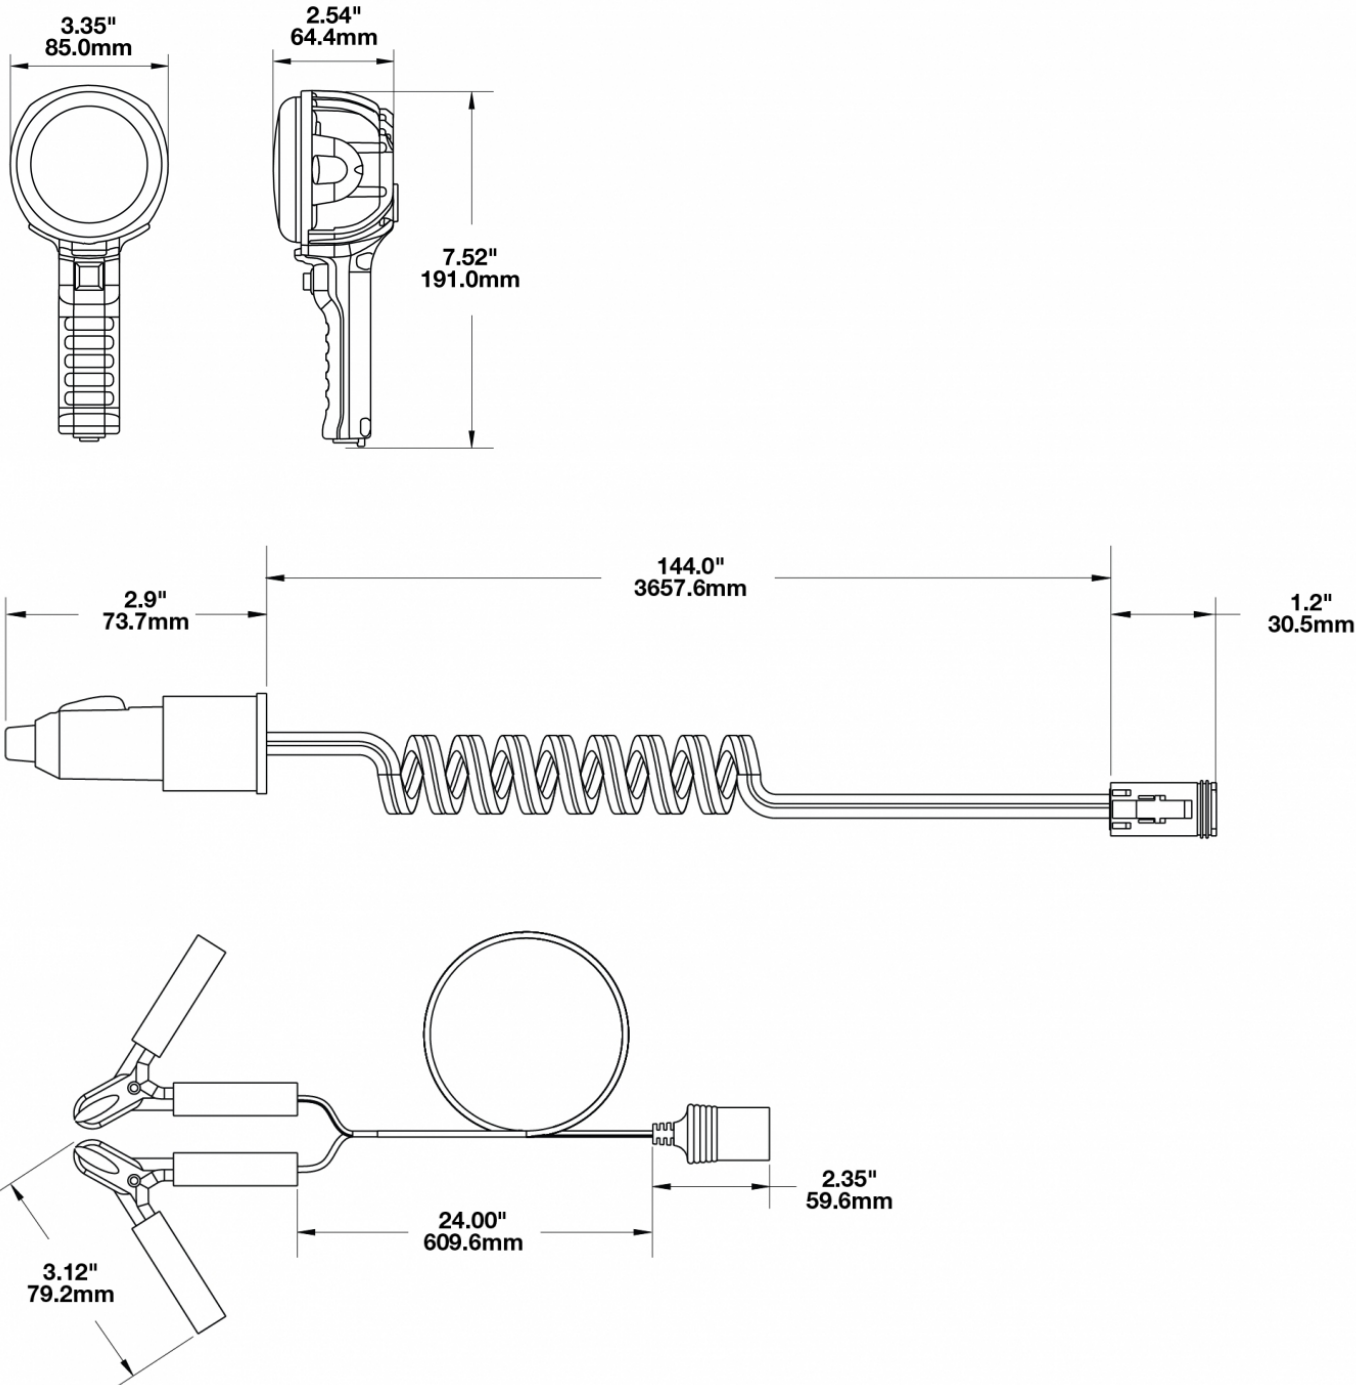

LED Handheld Work Light – Model 4416

PRODUCT DIMENSIONS