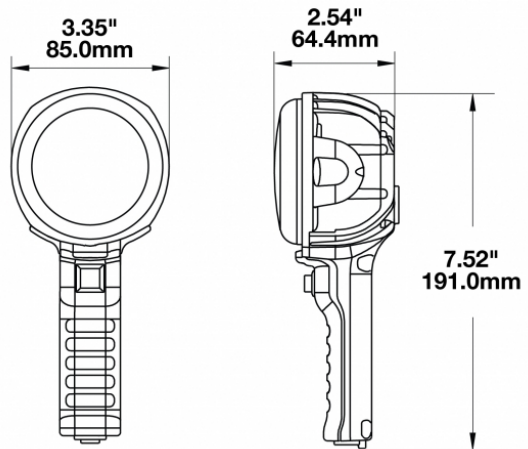

LED Handheld Work Light – Model 4416

PRODUCT DIMENSIONS

Print date: 2018-03-18

© 2018 J.W. Speaker Corporation • Germantown, WI U.S.A.
www.jwspeaker.com • speaker@jwspeaker.com • 262.251.6660