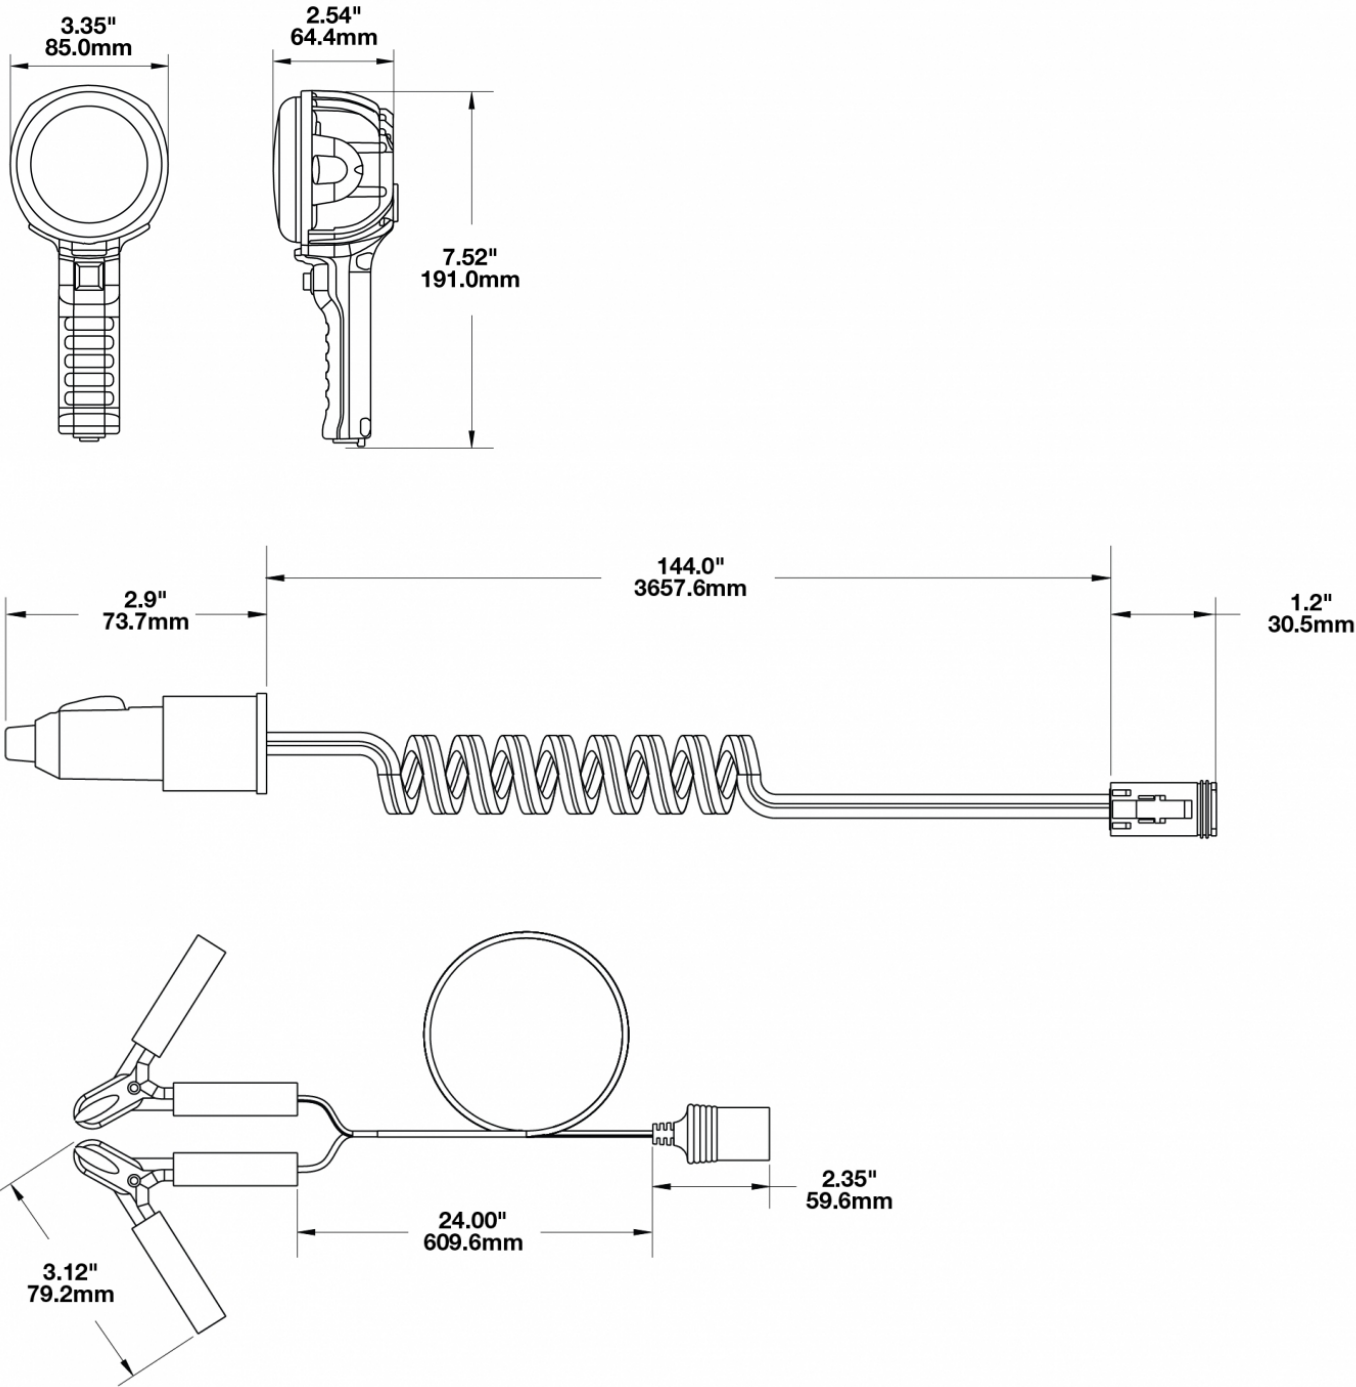

LED Handheld Work Light – Model 4416

PRODUCT DIMENSIONS

Print date: 2018-07-22

© 2018 J.W. Speaker Corporation • Germantown, WI U.S.A.
www.jwspeaker.com • speaker@jwspeaker.com • 262.251.6660