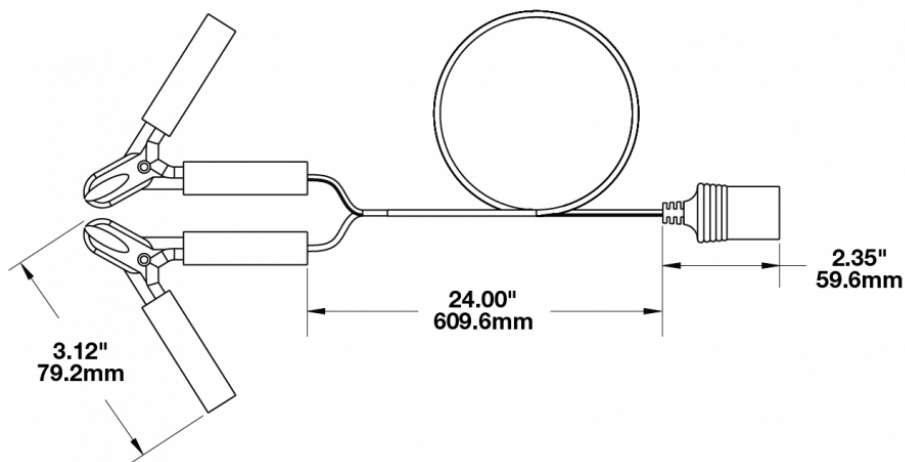

LED Handheld Work Light – Model 4416

PRODUCT DIMENSIONS

Print date: 2018-03-18

© 2018 J.W. Speaker Corporation • Germantown, WI U.S.A.
www.jwspeaker.com • speaker@jwspeaker.com • 262.251.6660