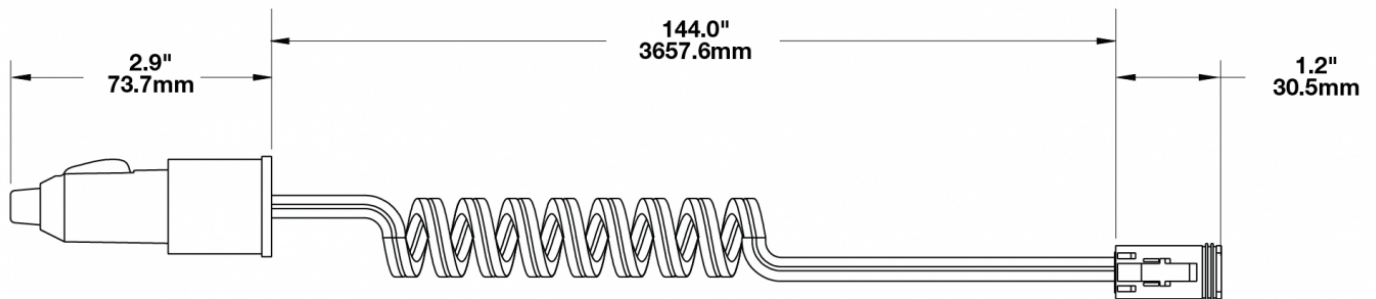

LED Handheld Work Light – Model 4416

PRODUCT DIMENSIONS

Print date: 2018-10-21

© 2018 J.W. Speaker Corporation • Germantown, WI U.S.A.
www.jwspeaker.com • speaker@jwspeaker.com • 262.251.6660