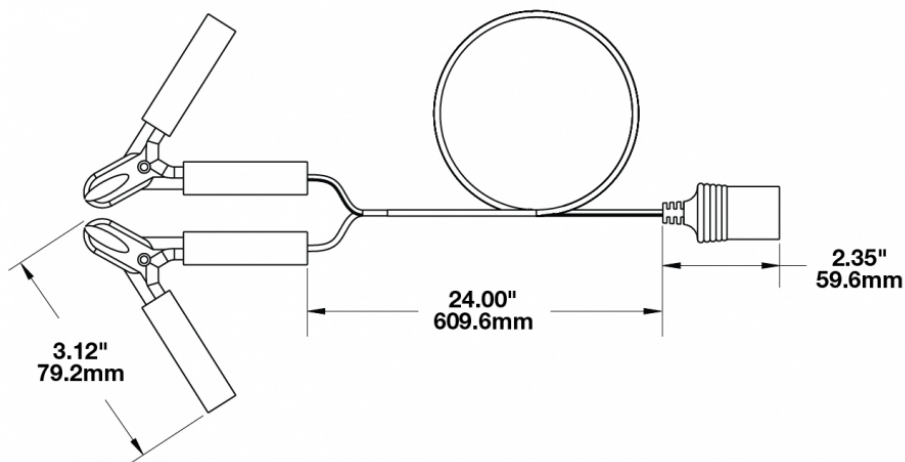

LED Handheld Work Light – Model 4416

PRODUCT DIMENSIONS

Print date: 2018-10-21

© 2018 J.W. Speaker Corporation • Germantown, WI U.S.A.
www.jwspeaker.com • speaker@jwspeaker.com • 262.251.6660