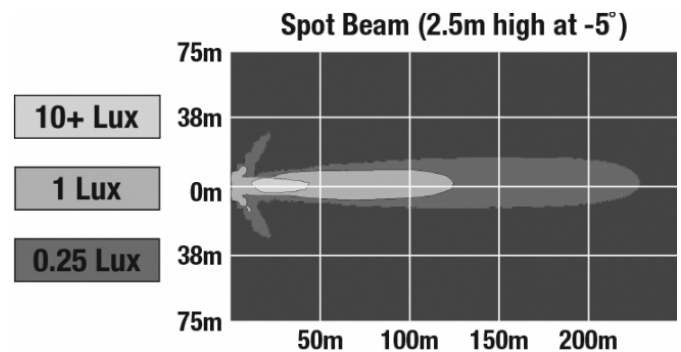

Raw Lumen Output	2,450
Effective Lumen Output	1,350
Nominal LED Color Temperature	5000 K
Beam Pattern(s)	Forward Lighting - Spot

Print date: 2018-05-20

© 2018 J.W. Speaker Corporation • Germantown, WI U.S.A.
 www.jwspeaker.com • speaker@jwspeaker.com • 262.251.6660