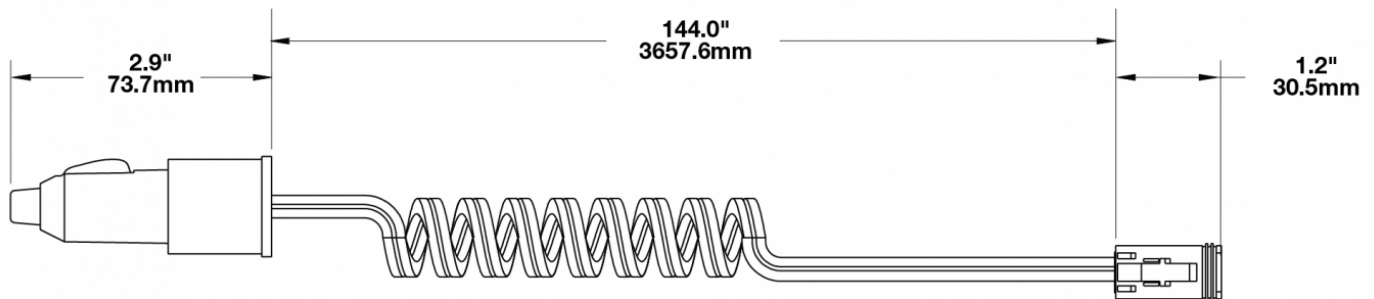

LED Handheld Work Light – Model 4416

PRODUCT DIMENSIONS

Print date: 2018-03-18

© 2018 J.W. Speaker Corporation • Germantown, WI U.S.A.
www.jwspeaker.com • speaker@jwspeaker.com • 262.251.6660