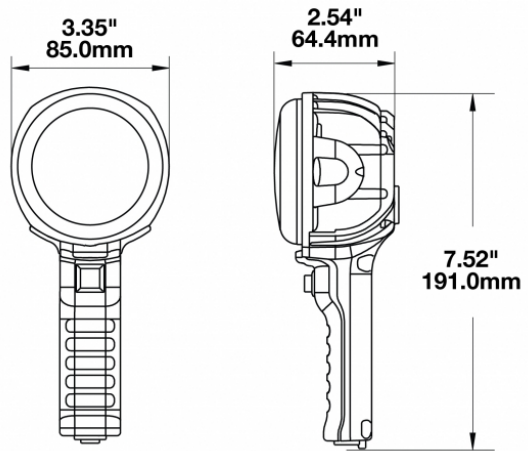

LED Handheld Work Light – Model 4416

PRODUCT DIMENSIONS

Print date: 2018-10-21

© 2018 J.W. Speaker Corporation • Germantown, WI U.S.A.
www.jwspeaker.com • speaker@jwspeaker.com • 262.251.6660