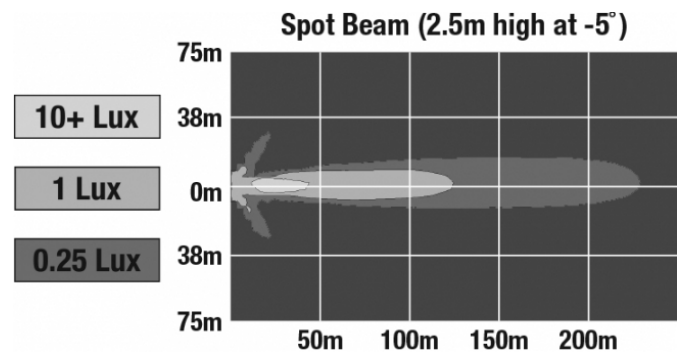

Buy America Standards

Eco Friendly

PHOTOMETRIC SPECIFICATIONS

| | |
|--------------------------------------|-------------------------|
| Raw Lumen Output | 2,450 |
| Effective Lumen Output | 1,350 |
| Nominal LED Color Temperature | 5000 K |
| Beam Pattern(s) | Forward Lighting - Spot |