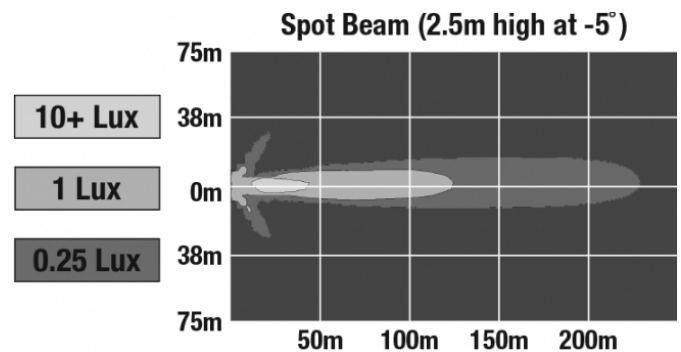

Raw Lumen Output	2,450
Effective Lumen Output	1,350
Nominal LED Color Temperature	5000 K
Beam Pattern(s)	Forward Lighting - Spot

Print date: 2018-03-18

© 2018 J.W. Speaker Corporation • Germantown, WI U.S.A.
 www.jwspeaker.com • speaker@jwspeaker.com • 262.251.6660