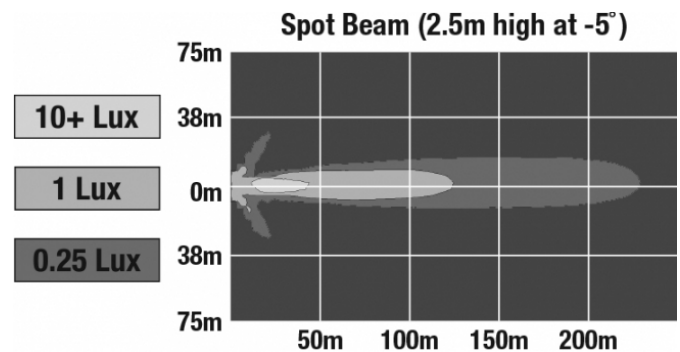

LED Handheld Work Light – Model 4416

ELECTRICAL SPECIFICATIONS

Input Voltage	12V DC
Operating Voltage	9-16V DC
Red Wire	Positive
Black Wire	Negative
Current Draw	2.20A @ 12V DC

REGULATORY STANDARDS COMPLIANCE

Buy America Standards

Eco Friendly

PHOTOMETRIC SPECIFICATIONS

Raw Lumen Output	2,450
Effective Lumen Output	1,350
Nominal LED Color Temperature	5000 K
Beam Pattern(s)	Forward Lighting - Spot

Print date: 2018-10-21

© 2018 J.W. Speaker Corporation • Germantown, WI U.S.A.
www.jwspeaker.com • speaker@jwspeaker.com • 262.251.6660