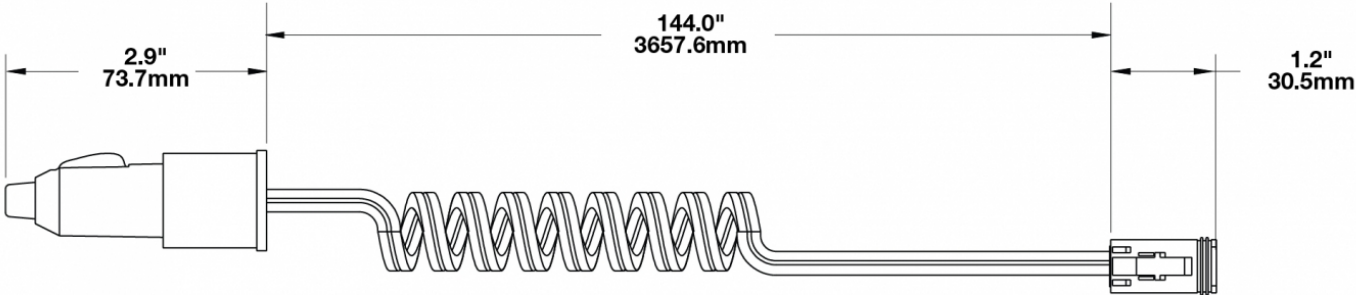

LED Handheld Work Light – Model 4416

PRODUCT DIMENSIONS