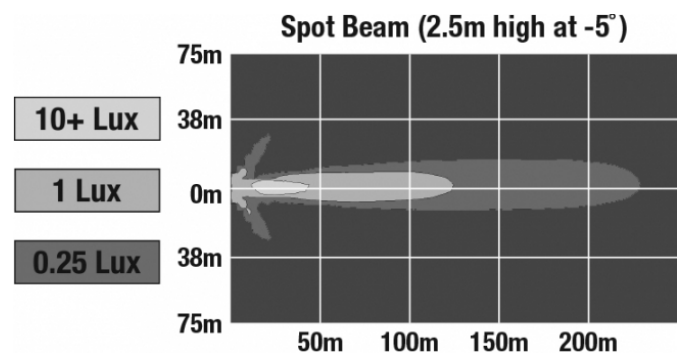

REGULATORY STANDARDS COMPLIANCE

Buy America Standards

Eco Friendly

PHOTOMETRIC SPECIFICATIONS

Raw Lumen Output	2,450
Effective Lumen Output	1,350
Nominal LED Color Temperature	5000 K
Beam Pattern(s)	Forward Lighting - Spot