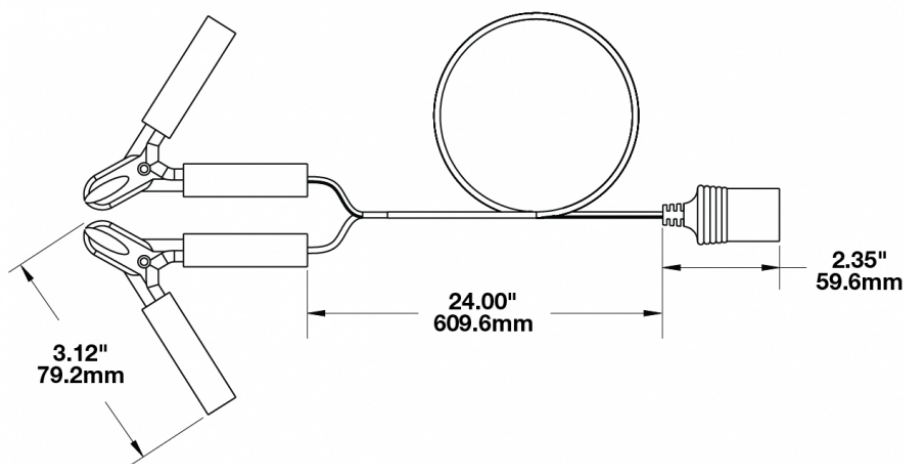

LED Handheld Work Light – Model 4416

PRODUCT DIMENSIONS

Print date: 2017-11-25

© 2017 J.W. Speaker Corporation • Germantown, WI U.S.A.
www.jwspeaker.com • speaker@jwspeaker.com • 262.251.6660