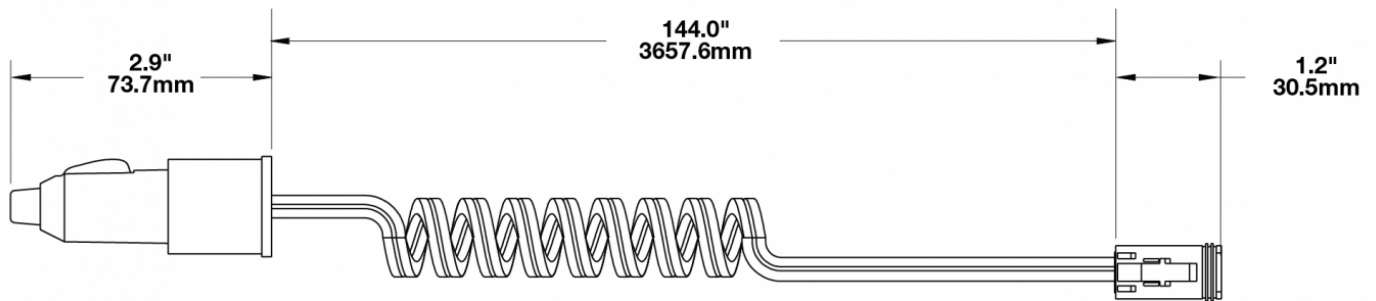

LED Handheld Work Light – Model 4416

PRODUCT DIMENSIONS

Print date: 2018-02-18

© 2018 J.W. Speaker Corporation • Germantown, WI U.S.A.
www.jwspeaker.com • speaker@jwspeaker.com • 262.251.6660