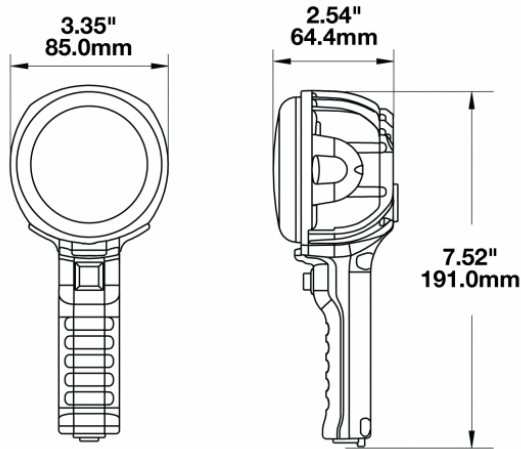

LED Handheld Work Light – Model 4416

PRODUCT DIMENSIONS

Print date: 2018-06-24

© 2018 J.W. Speaker Corporation • Germantown, WI U.S.A.
www.jwspeaker.com • speaker@jwspeaker.com • 262.251.6660