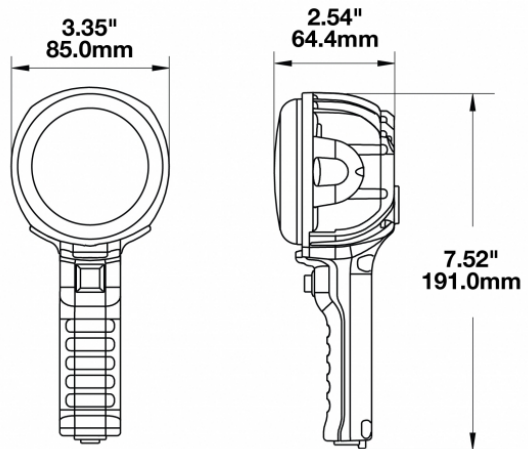

LED Handheld Work Light – Model 4416

PRODUCT DIMENSIONS

Print date: 2017-11-25

© 2017 J.W. Speaker Corporation • Germantown, WI U.S.A.
www.jwspeaker.com • speaker@jwspeaker.com • 262.251.6660