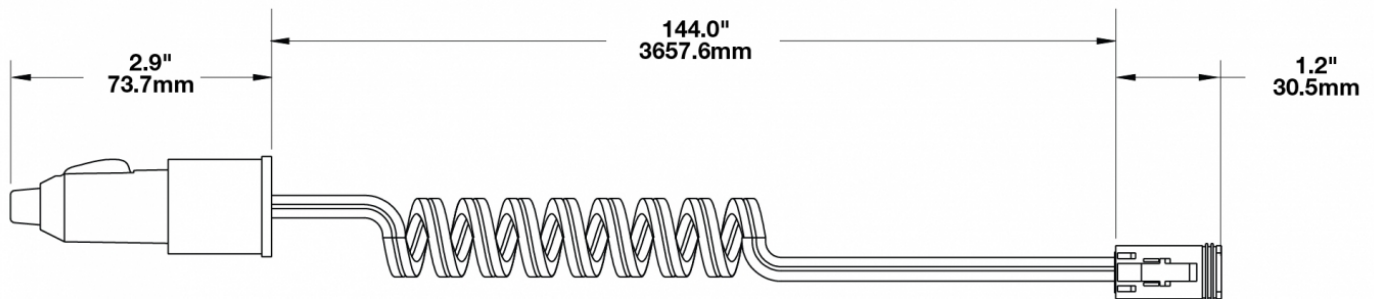

LED Handheld Work Light – Model 4416

PRODUCT DIMENSIONS

Print date: 2017-11-25

© 2017 J.W. Speaker Corporation • Germantown, WI U.S.A.
www.jwspeaker.com • speaker@jwspeaker.com • 262.251.6660