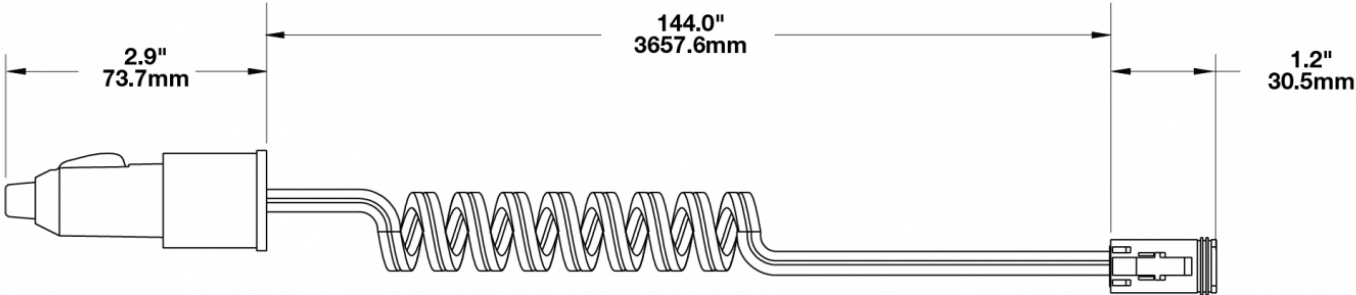

LED Handheld Work Light – Model 4416

PRODUCT DIMENSIONS

Print date: 2018-06-24

© 2018 J.W. Speaker Corporation • Germantown, WI U.S.A.
www.jwspeaker.com • speaker@jwspeaker.com • 262.251.6660