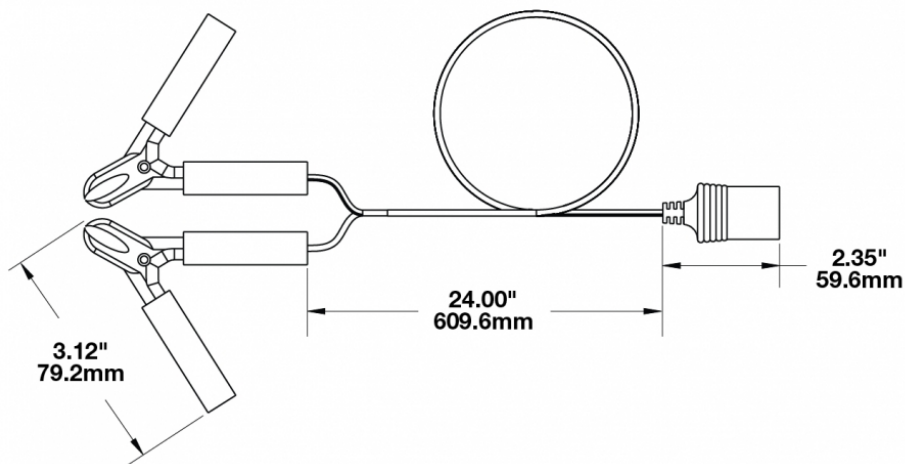

LED Handheld Work Light – Model 4416

PRODUCT DIMENSIONS

Print date: 2018-02-18

© 2018 J.W. Speaker Corporation • Germantown, WI U.S.A.
www.jwspeaker.com • speaker@jwspeaker.com • 262.251.6660