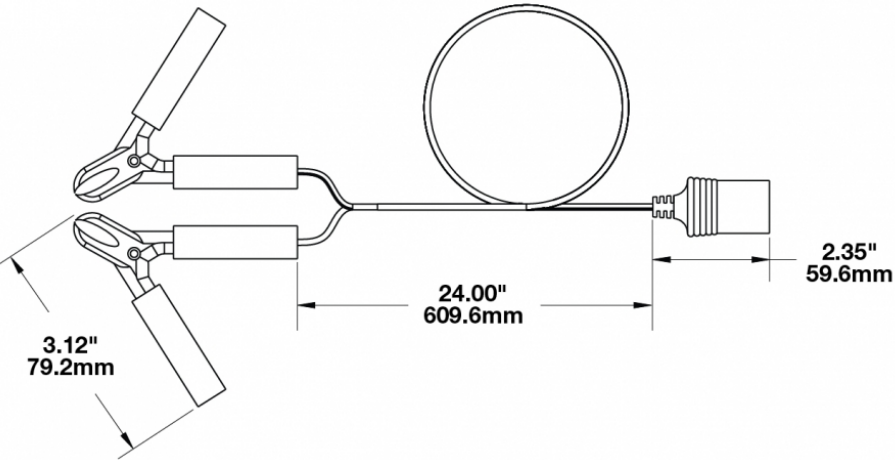

LED Handheld Work Light – Model 4416

PRODUCT DIMENSIONS