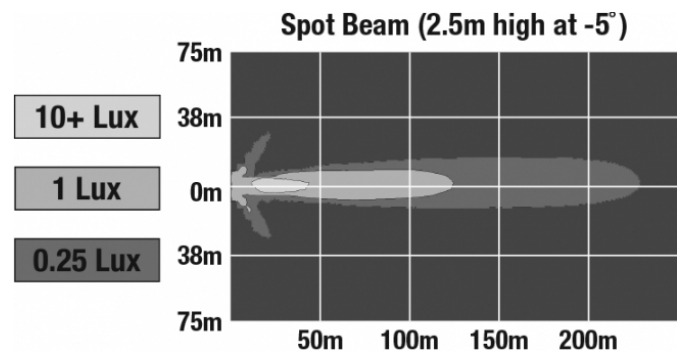

Input Voltage	12 V
Operating Voltage	9-16 V
Red Wire	Positive
Black Wire	Negative
Current Draw	2.20A @ 12V

REGULATORY STANDARDS COMPLIANCE

Buy America Standards

Eco Friendly

PHOTOMETRIC SPECIFICATIONS

Raw Lumen Output	2,450
Effective Lumen Output	1,350
Nominal LED Color Temperature	5000 K
Beam Pattern(s)	Forward Lighting - Spot