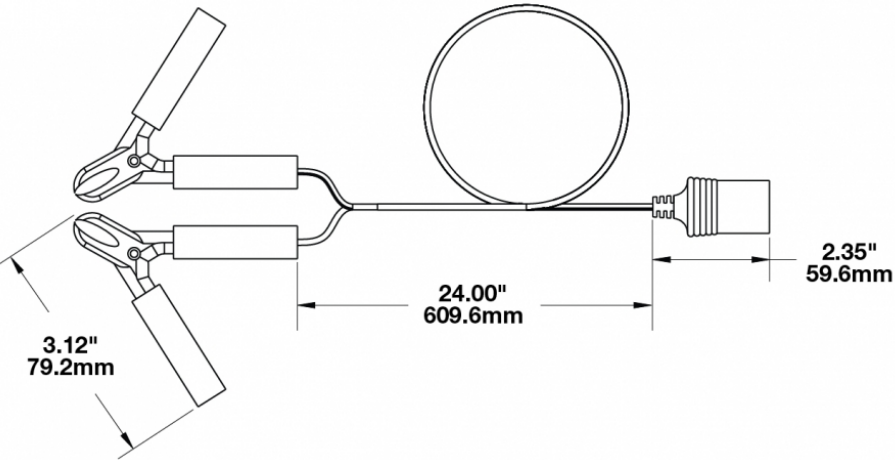

LED Handheld Work Light – Model 4416

PRODUCT DIMENSIONS

Print date: 2018-06-24

© 2018 J.W. Speaker Corporation • Germantown, WI U.S.A.
www.jwspeaker.com • speaker@jwspeaker.com • 262.251.6660