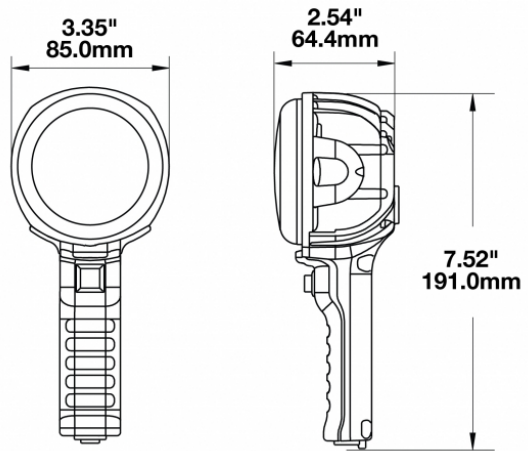

LED Handheld Work Light – Model 4416

PRODUCT DIMENSIONS

Print date: 2018-02-18

© 2018 J.W. Speaker Corporation • Germantown, WI U.S.A.
www.jwspeaker.com • speaker@jwspeaker.com • 262.251.6660