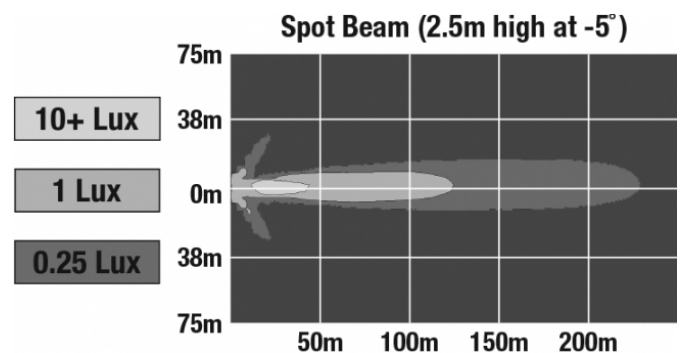

Raw Lumen Output	2,450
Effective Lumen Output	1,350
Nominal LED Color Temperature	5000 K
Beam Pattern(s)	Forward Lighting - Spot

Print date: 2018-02-18

© 2018 J.W. Speaker Corporation • Germantown, WI U.S.A.
www.jwspeaker.com • speaker@jwspeaker.com • 262.251.6660