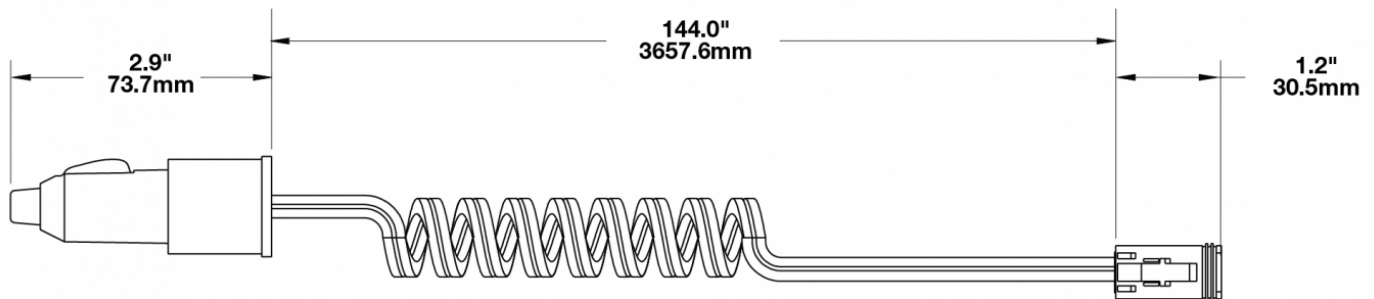

LED Handheld Work Light – Model 4416

PRODUCT DIMENSIONS

Print date: 2018-04-19

© 2018 J.W. Speaker Corporation • Germantown, WI U.S.A.
www.jwspeaker.com • speaker@jwspeaker.com • 262.251.6660