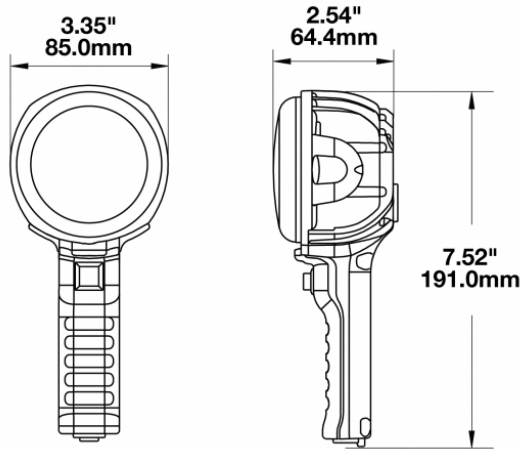

LED Handheld Work Light – Model 4416

PRODUCT DIMENSIONS