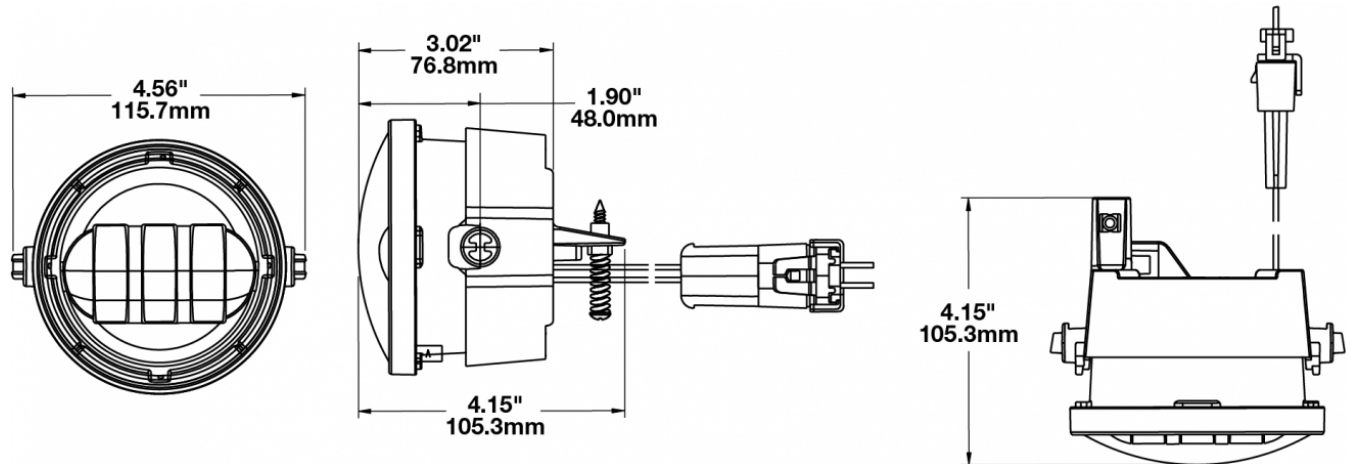

LED Ford Fog Lights - Model 6146

PRODUCT INFORMATION

Description	12V SAE/ECE RHT & LHT LED Fog Light with Chrome Inner Bezel (for 2005-2010 Model Years)
Height	100.33 mm / 3.95 in
Width	115.82 mm / 4.56 in
Depth	105.41 mm / 4.15 in
Shape	Round
Outer Lens Material	Hardcoated Polycarbonate
Outer Lens Color	Clear
Housing Material	Die-Cast Aluminum
Housing Color	Black
Bezel Color	Chrome
Mounting Type	Bumper Mount
Minimum Operating Temperature	-40 °C / -40 °F
Maximum Operating Temperature	65 °C / 149 °F
Mating Connector	Packard (#12059183)
Shipping Weight	0.93 lbs / 0.42 kgs
Additional Information	Two versions designed to retrofit Ford F-150 fog lights: 2005-2010 Ford F-150 and 2011-2014 Ford F-150

PRODUCT DIMENSIONS

ELECTRICAL SPECIFICATIONS

Input Voltage	12V DC
Operating Voltage	10-15V DC
Red Wire	Positive
Black Wire	Negative
Current Draw	1.6A @ 12V DC

REGULATORY STANDARDS COMPLIANCE

Buy America Standards
SAE J583

PHOTOMETRIC SPECIFICATIONS

Raw Lumen Output	1,080
Effective Lumen Output	610
Nominal LED Color Temperature	5000 K
Beam Pattern(s)	Forward Lighting - Fog

APPLICATIONS

RELATED PRODUCTS

Part Number
0549651

12V SAE/ECE RHT & LHT LED Fog Light with Black Inner Bezel (for 2011-2014 Model Years)