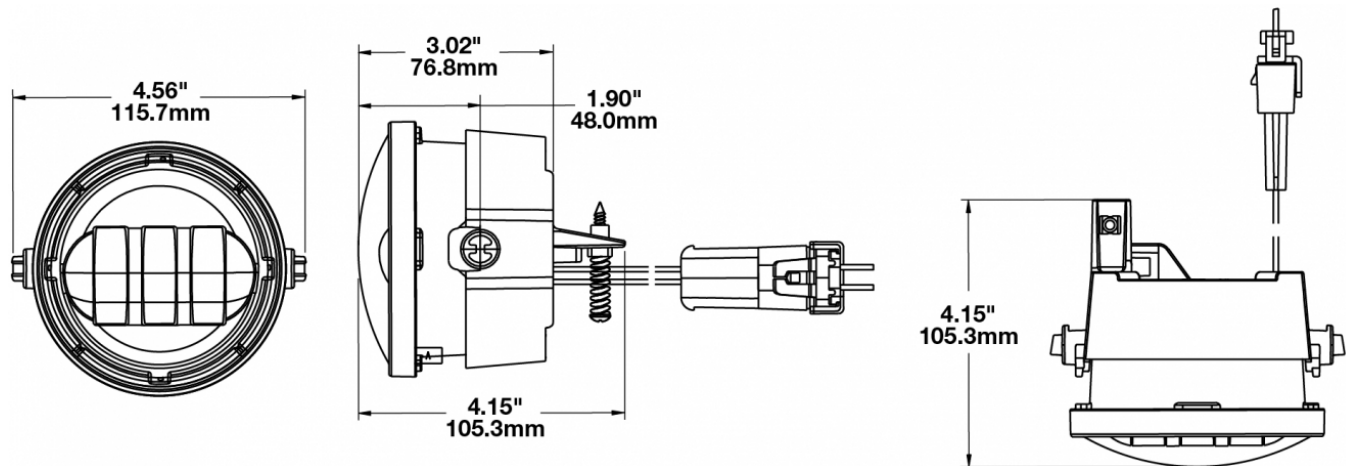

## PRODUCT INFORMATION

<b>Description</b>	12V SAE/ECE RHT & LHT LED Fog Light with Chrome Inner Bezel (for 2005-2010 Model Years)
<b>Height</b>	100.33 mm / 3.95 in
<b>Width</b>	115.82 mm / 4.56 in
<b>Depth</b>	105.41 mm / 4.15 in
<b>Shape</b>	Round
<b>Outer Lens Material</b>	Hardcoated Polycarbonate
<b>Outer Lens Color</b>	Clear
<b>Housing Material</b>	Die-Cast Aluminum
<b>Housing Color</b>	Black
<b>Bezel Color</b>	Chrome
<b>Mounting Type</b>	Bumper Mount
<b>Minimum Operating Temperature</b>	-40 °C / -40 °F
<b>Maximum Operating Temperature</b>	65 °C / 149 °F
<b>Mating Connector</b>	Packard (#12059183)
<b>Shipping Weight</b>	0.93 lbs / 0.42 kgs
<b>Additional Information</b>	Two versions designed to retrofit Ford F-150 fog lights: 2005-2010 Ford F-150 and 2011-2014 Ford F-150

## PRODUCT DIMENSIONS