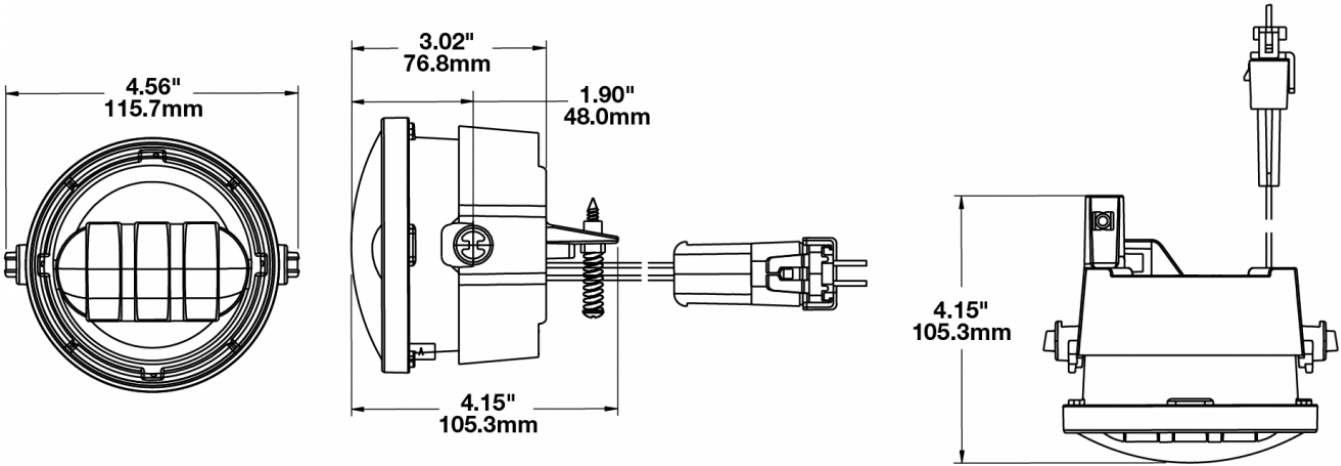

## PRODUCT INFORMATION

<b>Description</b>	12V SAE/ECE RHT & LHT LED Fog Light with Black Inner Bezel (for 2005-2010 Model Years)
<b>Height</b>	100.33 mm / 3.95 in
<b>Width</b>	115.82 mm / 4.56 in
<b>Depth</b>	105.41 mm / 4.15 in
<b>Shape</b>	Round
<b>Outer Lens Material</b>	Hardcoated Polycarbonate
<b>Outer Lens Color</b>	Clear
<b>Housing Material</b>	Die-Cast Aluminum
<b>Housing Color</b>	Black
<b>Bezel Color</b>	Black
<b>Mounting Type</b>	Bumper Mount
<b>Minimum Operating Temperature</b>	-40 °C / -40 °F
<b>Maximum Operating Temperature</b>	65 °C / 149 °F
<b>Mating Connector</b>	Packard (#12059183)
<b>Shipping Weight</b>	0.93 lbs / 0.42 kgs
<b>Additional Information</b>	Two versions designed to retrofit Ford F-150 fog lights: 2005-2010 Ford F-150 and 2011-2014 Ford F-150

## PRODUCT DIMENSIONS