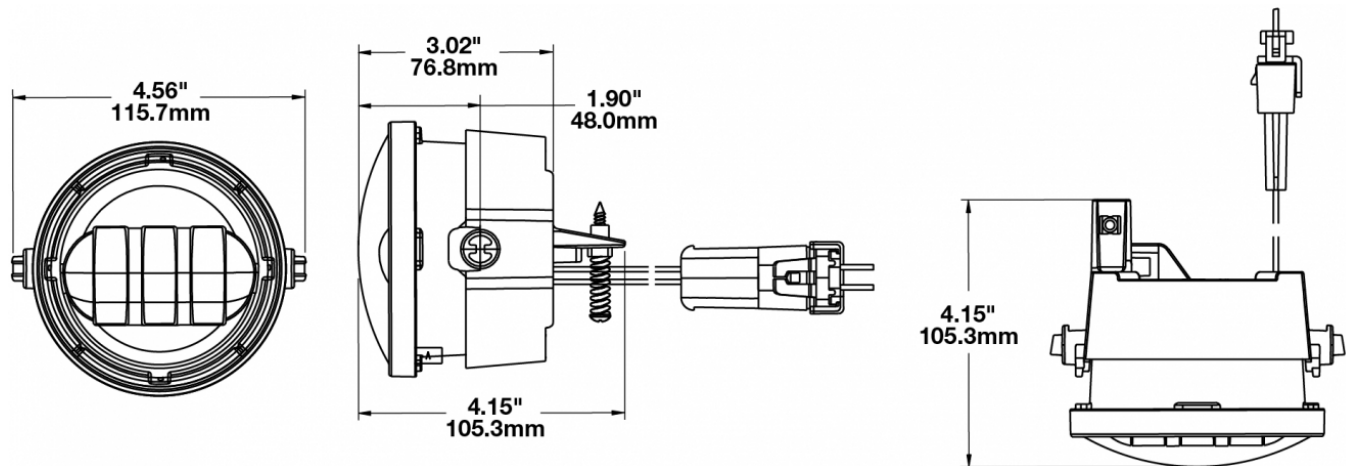

## PRODUCT INFORMATION

|                                      |  |
|--------------------------------------|--|
| <b>Description</b>                   | 12V SAE/ECE RHT & LHT LED Fog Light with Black Inner Bezel (for 2005-2010 Model Years)                 |
| <b>Height</b>                        | 100.33 mm / 3.95 in  |
| <b>Width</b>                         | 115.82 mm / 4.56 in  |
| <b>Depth</b>                         | 105.41 mm / 4.15 in  |
| <b>Shape</b>                         | Round  |
| <b>Outer Lens Material</b>           | Hardcoated Polycarbonate   |
| <b>Outer Lens Color</b>              | Clear  |
| <b>Housing Material</b>              | Die-Cast Aluminum  |
| <b>Housing Color</b>                 | Black  |
| <b>Bezel Color</b>                   | Black  |
| <b>Mounting Type</b>                 | Bumper Mount   |
| <b>Minimum Operating Temperature</b> | -40 °C / -40 °F  |
| <b>Maximum Operating Temperature</b> | 65 °C / 149 °F   |
| <b>Mating Connector</b>              | Packard (#12059183)  |
| <b>Shipping Weight</b>               | 0.93 lbs / 0.42 kgs  |
| <b>Additional Information</b>        | Two versions designed to retrofit Ford F-150 fog lights: 2005-2010 Ford F-150 and 2011-2014 Ford F-150 |

## PRODUCT DIMENSIONS