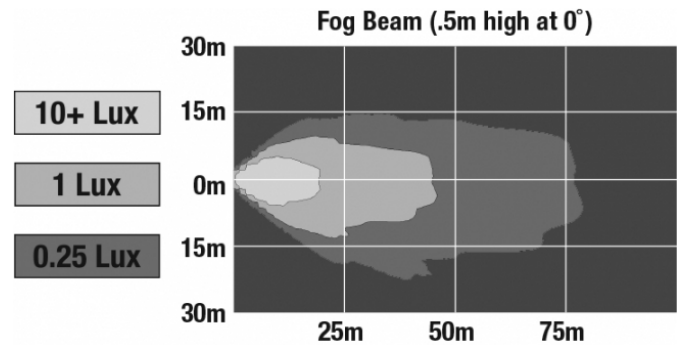

PHOTOMETRIC SPECIFICATIONS

Raw Lumen Output	1,080
Effective Lumen Output	610
Nominal LED Color Temperature	5000 K
Beam Pattern(s)	Forward Lighting - Fog

APPLICATIONS

RELATED PRODUCTS

Part Number
0549651
12V SAE/ECE RHT & LHT LED Fog Light with Black Inner Bezel (for 2011-2014 Model Years)