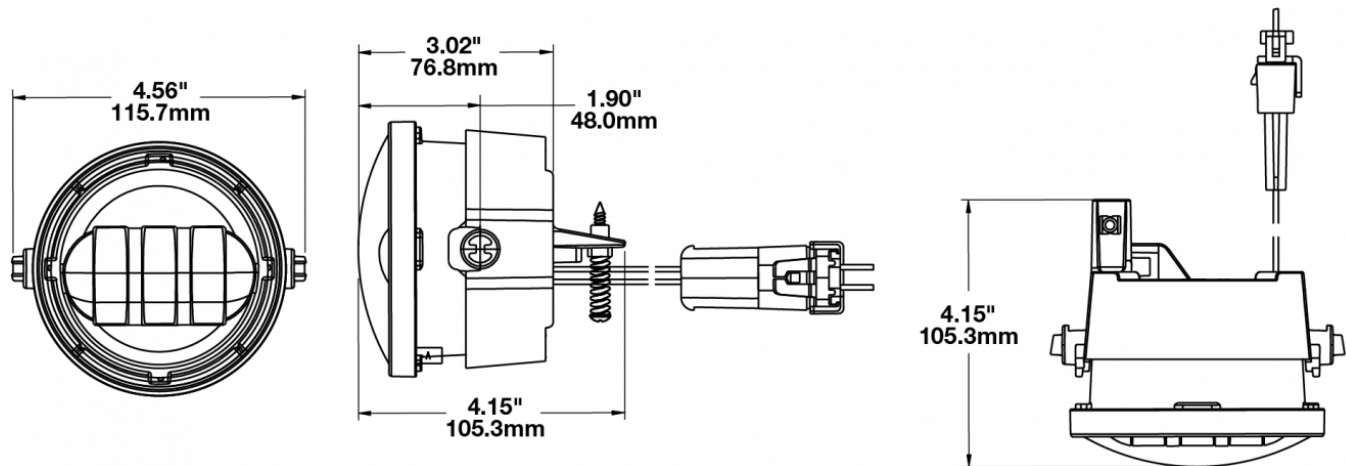

LED Ford Fog Lights - Model 6146

PRODUCT INFORMATION

Description	12V SAE/ECE RHT & LHT LED Fog Light with Black Inner Bezel (for 2005-2010 Model Years)
Height	100.33 mm / 3.95 in
Width	115.82 mm / 4.56 in
Depth	105.41 mm / 4.15 in
Shape	Round
Outer Lens Material	Hardcoated Polycarbonate
Outer Lens Color	Clear
Housing Material	Die-Cast Aluminum
Housing Color	Black
Bezel Color	Black
Mounting Type	Bumper Mount
Minimum Operating Temperature	-40 °C / -40 °F
Maximum Operating Temperature	65 °C / 149 °F
Mating Connector	Packard (#12059183)
Shipping Weight	0.93 lbs / 0.42 kgs
Additional Information	Two versions designed to retrofit Ford F-150 fog lights: 2005-2010 Ford F-150 and 2011-2014 Ford F-150

PRODUCT DIMENSIONS

ELECTRICAL SPECIFICATIONS

Input Voltage	12V DC
Operating Voltage	10-15V DC
Red Wire	Positive
Black Wire	Negative
Current Draw	1.6A @ 12V DC

REGULATORY STANDARDS COMPLIANCE

Buy America Standards
SAE J583

PHOTOMETRIC SPECIFICATIONS

Raw Lumen Output	1,080
Effective Lumen Output	610
Nominal LED Color Temperature	5000 K
Beam Pattern(s)	Forward Lighting - Fog

APPLICATIONS

RELATED PRODUCTS

Part Number
0549651
12V SAE/ECE RHT & LHT LED Fog Light with Black Inner Bezel (for 2011-2014 Model Years)