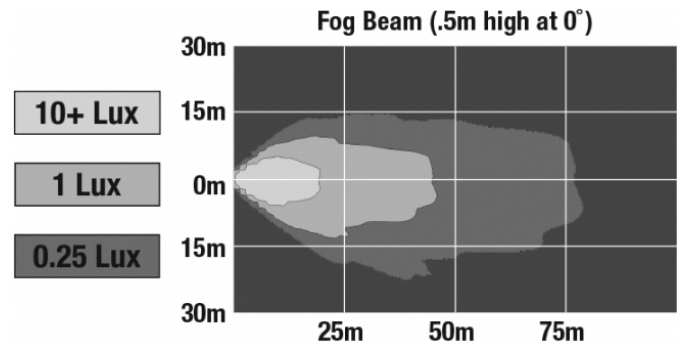

## PRODUCT DIMENSIONS

## PHOTOMETRIC SPECIFICATIONS

<b>Raw Lumen Output</b>	1,080
<b>Effective Lumen Output</b>	610
<b>Nominal LED Color Temperature</b>	5000 K
<b>Beam Pattern(s)</b>	Forward Lighting - Fog