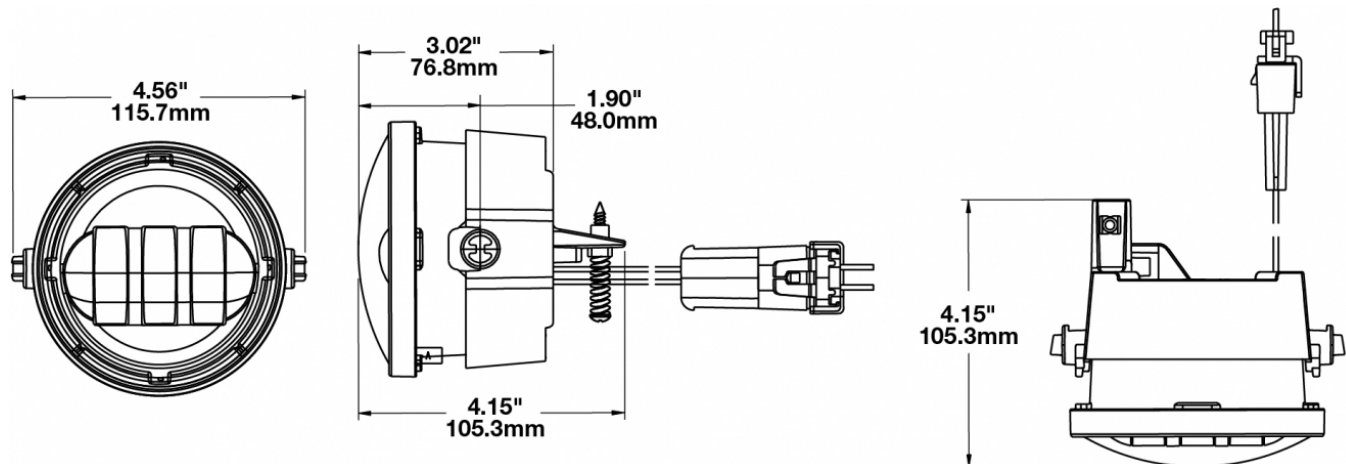

LED Ford Fog Lights - Model 6146

PRODUCT INFORMATION

Description	12V SAE/ECE RHT & LHT LED Fog Light with Chrome Inner Bezel (for 2011-2014 Model Years)
Height	100.33 mm / 3.95 in
Width	115.82 mm / 4.56 in
Depth	105.41 mm / 4.15 in
Shape	Round
Outer Lens Material	Hardcoated Polycarbonate
Outer Lens Color	Clear
Housing Material	Die-Cast Aluminum
Housing Color	Black
Bezel Color	Chrome
Mounting Type	Bumper Mount
Minimum Operating Temperature	-40 °C / -40 °F
Maximum Operating Temperature	65 °C / 149 °F
Mating Connector	Packard (#12059183)
Shipping Weight	0.93 lbs / 0.42 kgs
Additional Information	Two versions designed to retrofit Ford F-150 fog lights: 2005-2010 Ford F-150 and 2011-2014 Ford F-150

PRODUCT DIMENSIONS

ELECTRICAL SPECIFICATIONS

Input Voltage	12V DC
Operating Voltage	10-15V DC
Red Wire	Positive
Black Wire	Negative
Current Draw	1.6A @ 12V DC

REGULATORY STANDARDS COMPLIANCE

Buy America Standards
SAE J583

PHOTOMETRIC SPECIFICATIONS

Raw Lumen Output	1,080
Effective Lumen Output	610
Nominal LED Color Temperature	5000 K
Beam Pattern(s)	Forward Lighting - Fog

APPLICATIONS

RELATED PRODUCTS

Part Number
0549651

12V SAE/ECE RHT & LHT LED Fog Light with Black Inner Bezel (for 2011-2014 Model Years)