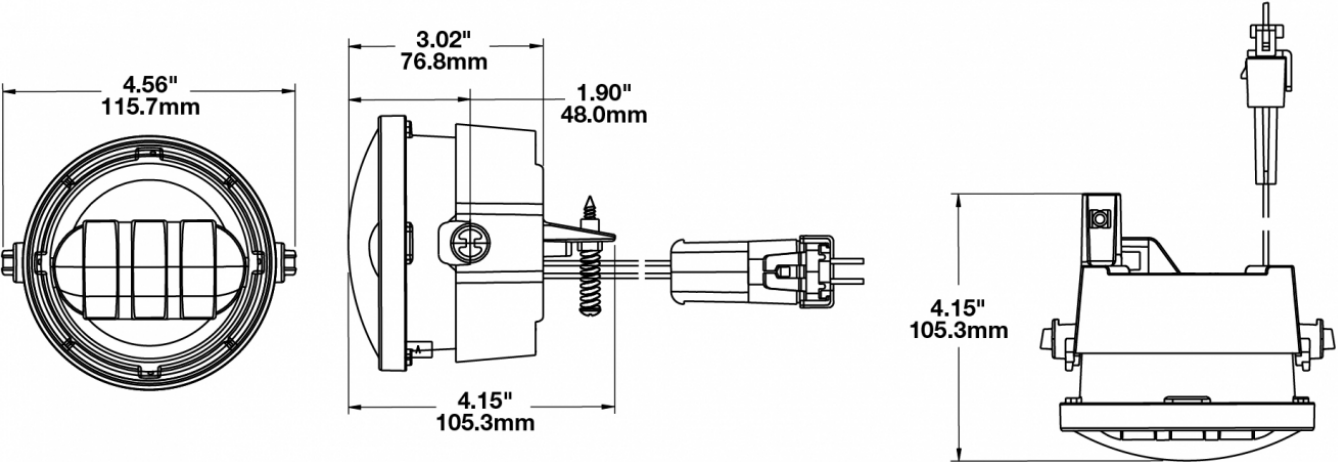

## PRODUCT INFORMATION

<b>Description</b>	12V SAE/ECE RHT & LHT LED Fog Light with Chrome Inner Bezel (for 2011-2014 Model Years)
<b>Height</b>	100.33 mm / 3.95 in
<b>Width</b>	115.82 mm / 4.56 in
<b>Depth</b>	105.41 mm / 4.15 in
<b>Shape</b>	Round
<b>Outer Lens Material</b>	Hardcoated Polycarbonate
<b>Outer Lens Color</b>	Clear
<b>Housing Material</b>	Die-Cast Aluminum
<b>Housing Color</b>	Black
<b>Bezel Color</b>	Chrome
<b>Mounting Type</b>	Bumper Mount
<b>Minimum Operating Temperature</b>	-40 °C / -40 °F
<b>Maximum Operating Temperature</b>	65 °C / 149 °F
<b>Mating Connector</b>	Packard (#12059183)
<b>Shipping Weight</b>	0.93 lbs / 0.42 kgs
<b>Additional Information</b>	Two versions designed to retrofit Ford F-150 fog lights: 2005-2010 Ford F-150 and 2011-2014 Ford F-150

## PRODUCT DIMENSIONS