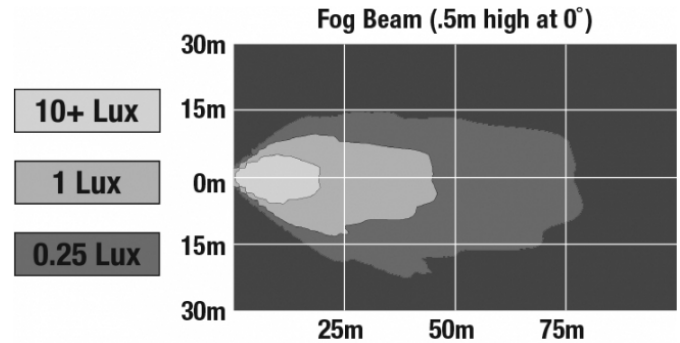

PHOTOMETRIC SPECIFICATIONS

Raw Lumen Output	1,080
Effective Lumen Output	610
Nominal LED Color Temperature	5000 K
Beam Pattern(s)	Forward Lighting - Fog

APPLICATIONS

RELATED PRODUCTS

Part Number
0549651

12V SAE/ECE RHT & LHT LED Fog Light with Black Inner Bezel (for 2011-2014 Model Years)