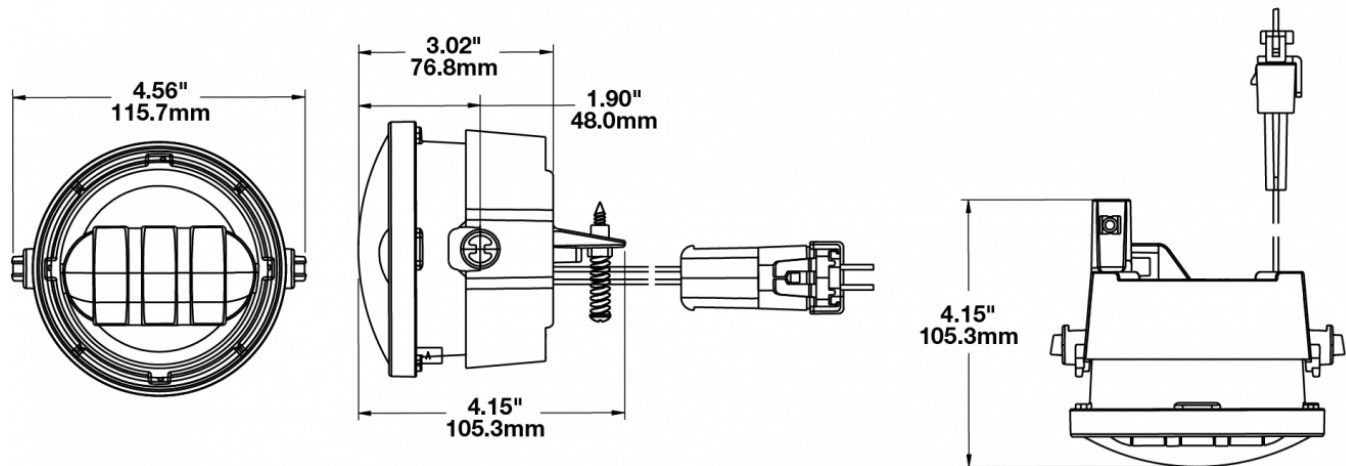

LED Ford Fog Lights - Model 6146

PRODUCT INFORMATION

Description	12V SAE/ECE RHT & LHT LED Fog Light with Chrome Inner Bezel (for 2011-2014 Model Years)
Height	100.33 mm / 3.95 in
Width	115.82 mm / 4.56 in
Depth	105.41 mm / 4.15 in
Shape	Round
Outer Lens Material	Hardcoated Polycarbonate
Outer Lens Color	Clear
Housing Material	Die-Cast Aluminum
Housing Color	Black
Bezel Color	Chrome
Mounting Type	Bumper Mount
Minimum Operating Temperature	-40 °C / -40 °F
Maximum Operating Temperature	65 °C / 149 °F
Mating Connector	Packard (#12059183)
Shipping Weight	0.93 lbs / 0.42 kgs
Additional Information	Two versions designed to retrofit Ford F-150 fog lights: 2005-2010 Ford F-150 and 2011-2014 Ford F-150

PRODUCT DIMENSIONS

ELECTRICAL SPECIFICATIONS

Input Voltage	12V DC
Operating Voltage	10-15V DC
Red Wire	Positive
Black Wire	Negative
Current Draw	1.6A @ 12V DC

REGULATORY STANDARDS COMPLIANCE

Buy America Standards
SAE J583

PHOTOMETRIC SPECIFICATIONS

Raw Lumen Output	1,080
Effective Lumen Output	610
Nominal LED Color Temperature	5000 K
Beam Pattern(s)	Forward Lighting - Fog

APPLICATIONS

RELATED PRODUCTS

Part Number
0549651

12V SAE/ECE RHT & LHT LED Fog Light with Black Inner Bezel (for 2011-2014 Model Years)