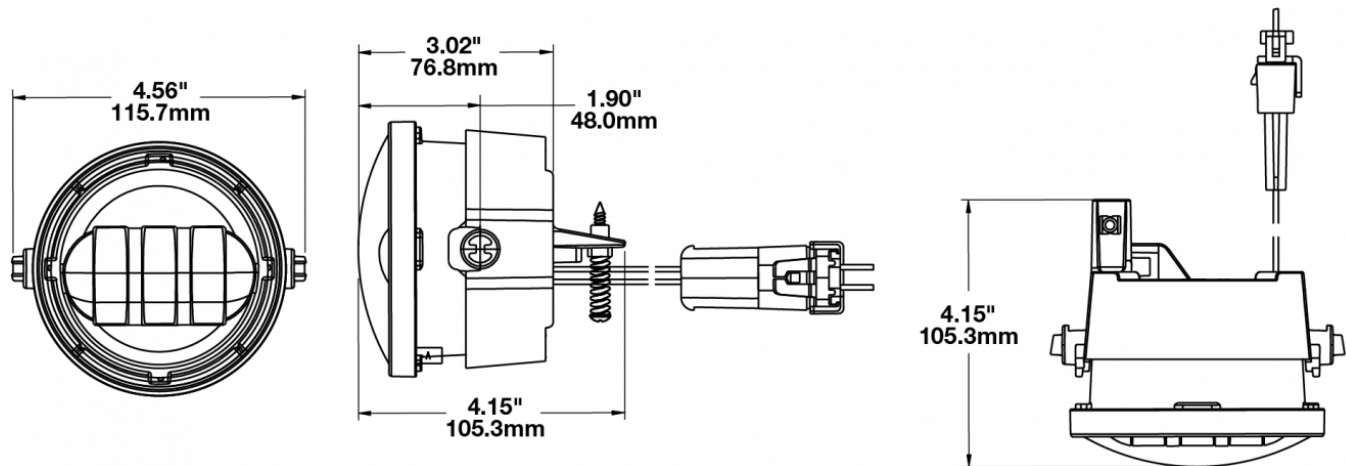

## PRODUCT INFORMATION

<b>Description</b>	12V SAE/ECE RHT & LHT LED Fog Light with Black Inner Bezel (for 2011-2014 Model Years)
<b>Height</b>	100.33 mm / 3.95 in
<b>Width</b>	115.82 mm / 4.56 in
<b>Depth</b>	105.41 mm / 4.15 in
<b>Shape</b>	Round
<b>Outer Lens Material</b>	Hardcoated Polycarbonate
<b>Outer Lens Color</b>	Clear
<b>Housing Material</b>	Die-Cast Aluminum
<b>Housing Color</b>	Black
<b>Bezel Color</b>	Black
<b>Mounting Type</b>	Bumper Mount
<b>Minimum Operating Temperature</b>	-40 °C / -40 °F
<b>Maximum Operating Temperature</b>	65 °C / 149 °F
<b>Mating Connector</b>	Packard (#12059183)
<b>Shipping Weight</b>	0.93 lbs / 0.42 kgs
<b>Additional Information</b>	Two versions designed to retrofit Ford F-150 fog lights: 2005-2010 Ford F-150 and 2011-2014 Ford F-150

## PRODUCT DIMENSIONS