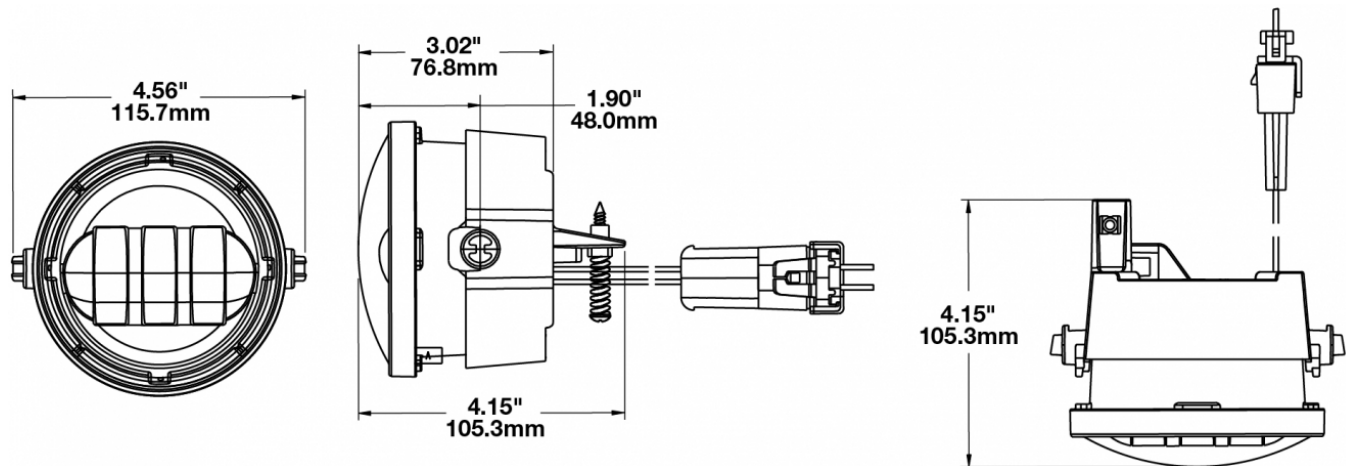

LED Ford Fog Lights - Model 6146

PRODUCT DIMENSIONS

ELECTRICAL SPECIFICATIONS

Input Voltage	12V DC
Operating Voltage	10-15V DC
Red Wire	Positive
Black Wire	Negative
Current Draw	1.6A @ 12V DC