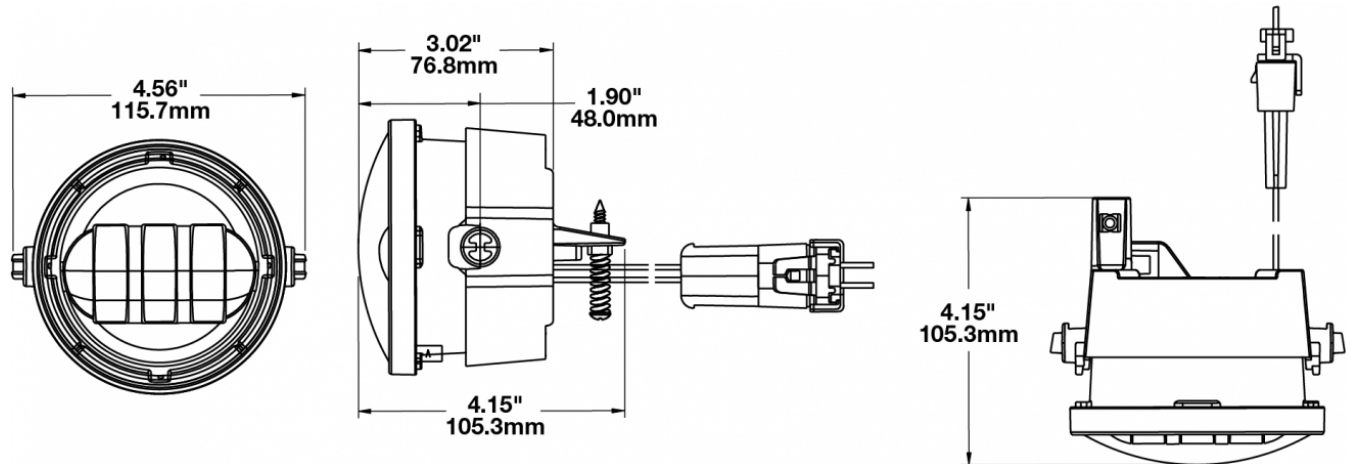

## PRODUCT INFORMATION

<b>Description</b>	12V SAE/ECE RHT & LHT LED Fog Light with Black Inner Bezel (for 2011-2014 Model Years)
<b>Height</b>	100.33 mm / 3.95 in
<b>Width</b>	115.82 mm / 4.56 in
<b>Depth</b>	105.41 mm / 4.15 in
<b>Shape</b>	Round
<b>Outer Lens Material</b>	Hardcoated Polycarbonate
<b>Outer Lens Color</b>	Clear
<b>Housing Material</b>	Die-Cast Aluminum
<b>Housing Color</b>	Black
<b>Bezel Color</b>	Black
<b>Mounting Type</b>	Bumper Mount
<b>Minimum Operating Temperature</b>	-40 °C / -40 °F
<b>Maximum Operating Temperature</b>	65 °C / 149 °F
<b>Mating Connector</b>	Packard (#12059183)
<b>Shipping Weight</b>	0.93 lbs / 0.42 kgs
<b>Additional Information</b>	Two versions designed to retrofit Ford F-150 fog lights: 2005-2010 Ford F-150 and 2011-2014 Ford F-150

## PRODUCT DIMENSIONS