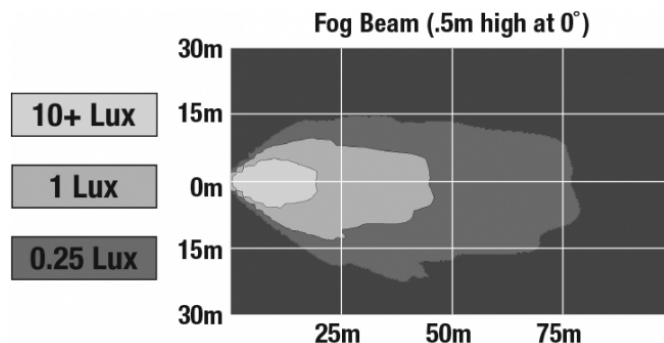

PHOTOMETRIC SPECIFICATIONS

Raw Lumen Output	1,080
Effective Lumen Output	610
Nominal LED Color Temperature	5000 K
Beam Pattern(s)	Forward Lighting - Fog

APPLICATIONS

RELATED PRODUCTS

Part Number
0549661

12V SAE/ECE RHT & LHT LED Fog Light with Chrome Inner Bezel (for 2011-2014 Model Years)