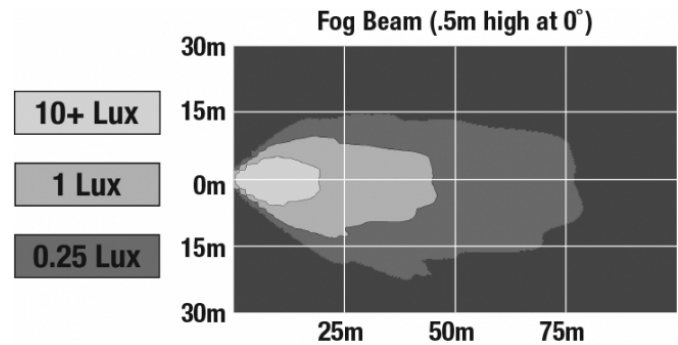

PHOTOMETRIC SPECIFICATIONS

Raw Lumen Output	1,080
Effective Lumen Output	610
Nominal LED Color Temperature	5000 K
Beam Pattern(s)	Forward Lighting - Fog

APPLICATIONS

RELATED PRODUCTS

Part Number
0549661

12V SAE/ECE RHT & LHT LED Fog Light with Chrome Inner Bezel (for 2011-2014 Model Years)