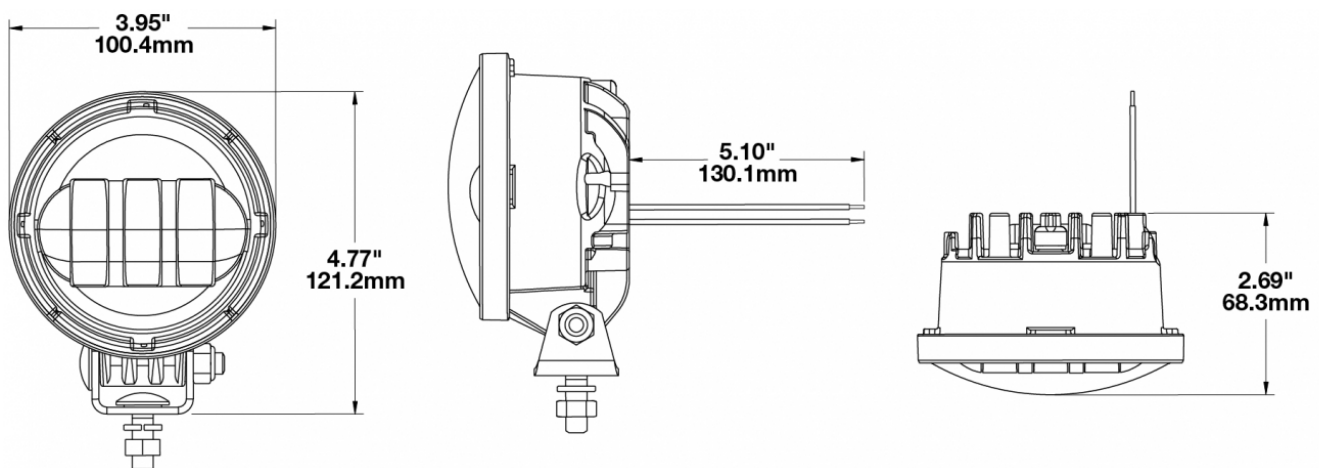

PRODUCT DIMENSIONS

Print date: 2017-08-23

© 2017 J.W. Speaker Corporation • Germantown, WI U.S.A.
www.jwspeaker.com • speaker@jwspeaker.com • 262.251.6660

J.W. SPEAKER
Engineered. Lighting. Solutions.