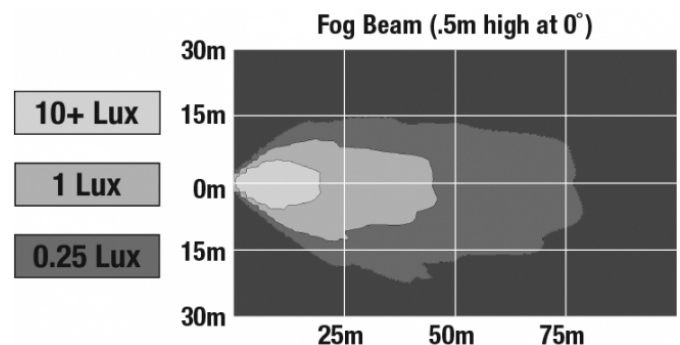

REGULATORY STANDARDS COMPLIANCE

Buy America Standards

Eco Friendly

Tested to ECE Reg. 10
(Radiated Emissions only)

ECE Reg 19

SAE J583

PHOTOMETRIC SPECIFICATIONS

| | |
|--------------------------------------|------------------------|
| Raw Lumen Output | 1,080 |
| Effective Lumen Output | 610 |
| Nominal LED Color Temperature | 5000 K |
| Beam Pattern(s) | Forward Lighting - Fog |