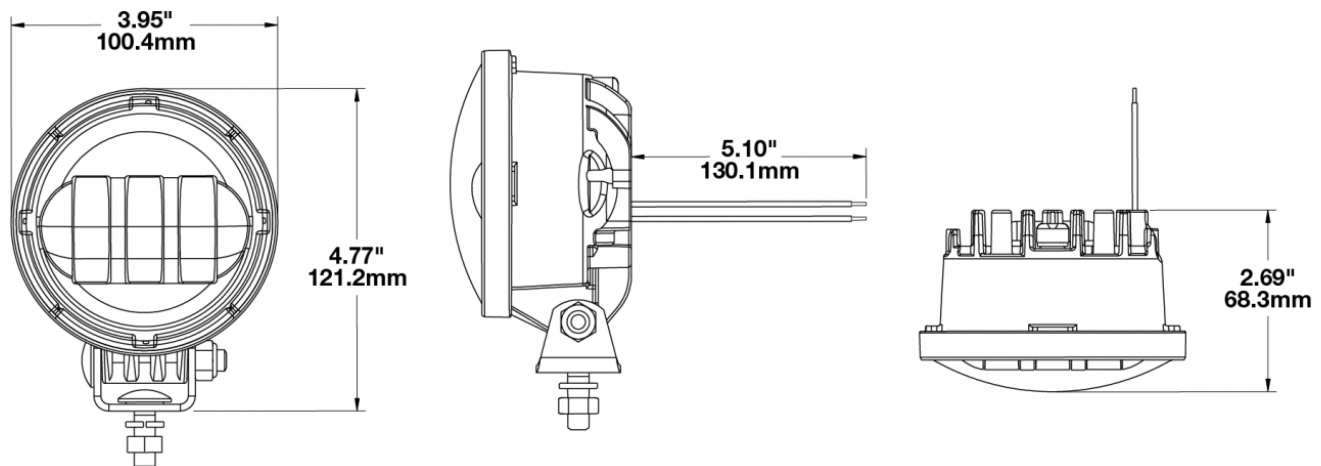

PRODUCT DIMENSIONS

Print date: 2017-08-16

© 2017 J.W. Speaker Corporation • Germantown, WI U.S.A.
www.jwspeaker.com • speaker@jwspeaker.com • 262.251.6660

J.W. SPEAKER
Engineered. Lighting. Solutions.