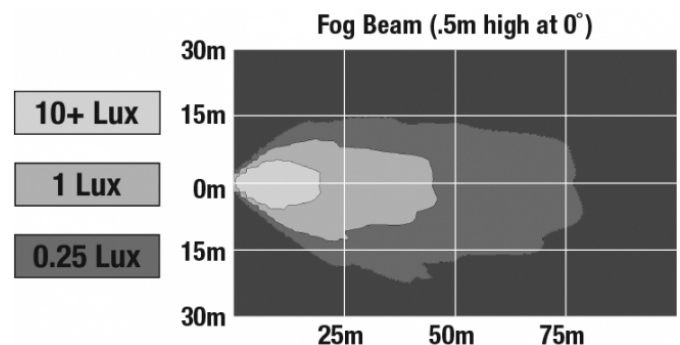

LED Fog Lights - Model 6150

PRODUCT INFORMATION

| | |
|--------------------------------------|---|
| Description | 12V SAE/ECE LED RHT & LHT Fog Light with Chrome Inner Bezel & Black Housing |
| Height | 121.16 mm / 4.77 in |
| Width | 100.33 mm / 3.95 in |
| Depth | 68.33 mm / 2.69 in |
| Shape | Round |
| Outer Lens Material | Hardcoated Polycarbonate |
| Outer Lens Color | Clear |
| Housing Material | Die-Cast Aluminum |
| Housing Color | Black |
| Bezel Color | Chrome |
| Mounting Hardware Description | (x1) M8-1.25 x 25 SS Mounting Bolt |
| Mounting Type | Universal Pedestal Mount |
| Minimum Operating Temperature | -40 °C / -40 °F |
| Maximum Operating Temperature | 65 °C / 149 °F |
| Shipping Weight | 0.99 lbs / 0.45 kgs |

REGULATORY STANDARDS COMPLIANCE

Buy America Standards

Eco Friendly

Tested to ECE Reg. 10
(Radiated Emissions only)

ECE Reg 19

SAE J583

PHOTOMETRIC SPECIFICATIONS

| | |
|--------------------------------------|------------------------|
| Raw Lumen Output | 1,080 |
| Effective Lumen Output | 610 |
| Nominal LED Color Temperature | 5000 K |
| Beam Pattern(s) | Forward Lighting - Fog |