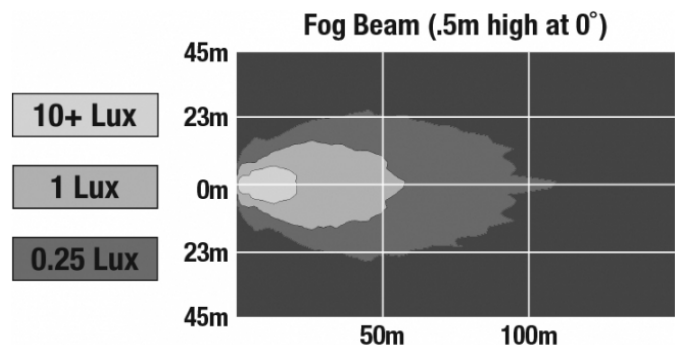

## PRODUCT INFORMATION

<b>Description</b>	12V SAE/ECE RHT LED Fog Light with Chrome Inner Bezel in Rubber Bucket
<b>Height</b>	141.99 mm / 5.59 in
<b>Width</b>	127.00 mm / 5 in
<b>Depth</b>	85.34 mm / 3.36 in
<b>Shape</b>	Round
<b>Outer Lens Color</b>	Clear
<b>Housing Material</b>	Die-Cast Aluminum
<b>Housing Color</b>	Black
<b>Bezel Color</b>	Chrome
<b>Mounting Type</b>	Universal pedestal Mount
<b>Minimum Operating Temperature</b>	-40 °C / -40 °F
<b>Maximum Operating Temperature</b>	65 °C / 149 °F
<b>Connector or Wiring</b>	Packard (#12124817)
<b>Product Weight</b>	1.40 lbs / 0.64 kgs

## PHOTOMETRIC SPECIFICATIONS

<b>Raw Lumen Output</b>	750
<b>Effective Lumen Output</b>	500
<b>Nominal LED Color Temperature</b>	5000 K
<b>Beam Pattern(s)</b>	Forward Lighting - Fog

Print date: 2018-08-15