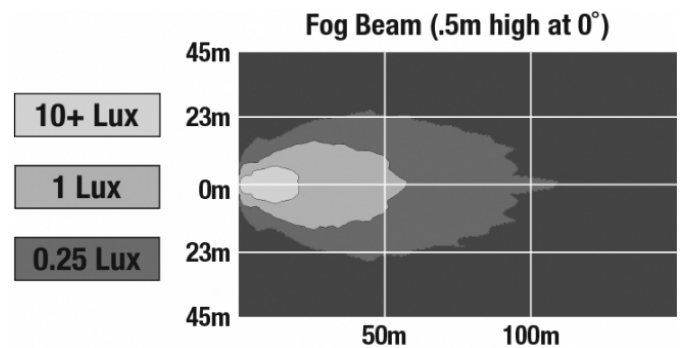

LED Fog Lights - Model 6050

PRODUCT INFORMATION

| | |
|--------------------------------------|--|
| Description | 12V SAE/ECE RHT LED Fog Light with Chrome Inner Bezel in Rubber Bucket |
| Height | 141.99 mm / 5.59 in |
| Width | 127.00 mm / 5 in |
| Depth | 85.34 mm / 3.36 in |
| Shape | Round |
| Outer Lens Color | Clear |
| Housing Material | Die-Cast Aluminum |
| Housing Color | Black |
| Bezel Color | Chrome |
| Mounting Type | Universal pedestal Mount |
| Minimum Operating Temperature | -40 °C / -40 °F |
| Maximum Operating Temperature | 65 °C / 149 °F |
| Connector or Wiring | Packard (#12124817) |
| Product Weight | 1.40 lbs / 0.64 kgs |

REGULATORY STANDARDS COMPLIANCE

Buy America Standards
Eco Friendly

ECE Reg 19
SAE J583

PHOTOMETRIC SPECIFICATIONS

| | |
|--------------------------------------|------------------------|
| Raw Lumen Output | 750 |
| Effective Lumen Output | 500 |
| Nominal LED Color Temperature | 5000 K |
| Beam Pattern(s) | Forward Lighting - Fog |