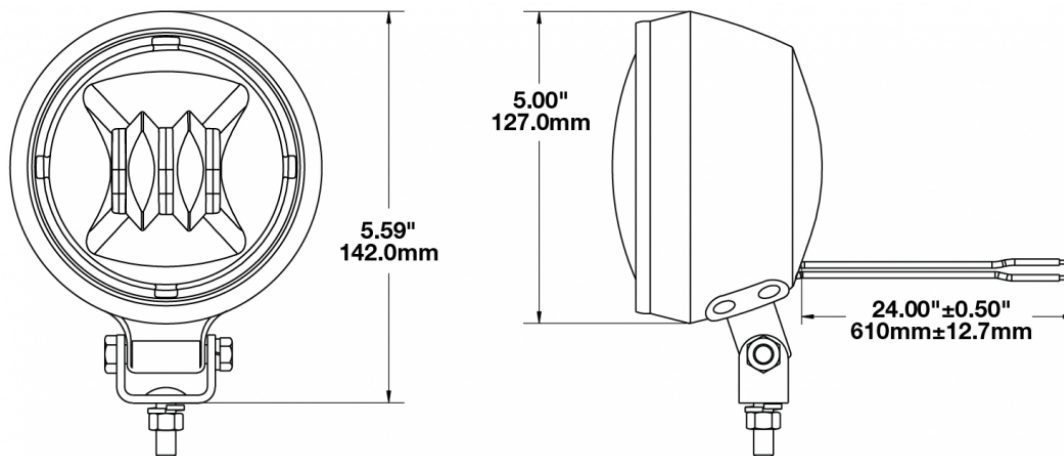

PRODUCT DIMENSIONS

Print date: 2017-10-23

© 2017 J.W. Speaker Corporation • Germantown, WI U.S.A.
www.jwspeaker.com • speaker@jwspeaker.com • 262.251.6660

J.W. SPEAKER®
Engineered. Lighting. Solutions.