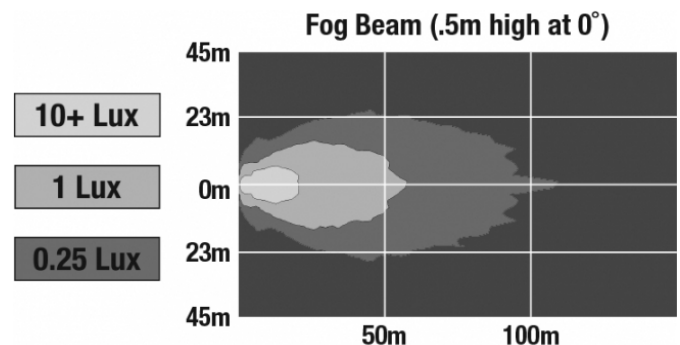

## PHOTOMETRIC SPECIFICATIONS

<b>Raw Lumen Output</b>	750
<b>Effective Lumen Output</b>	500
<b>Nominal LED Color Temperature</b>	5000 K
<b>Beam Pattern(s)</b>	Forward Lighting - Fog

Print date: 2017-10-23