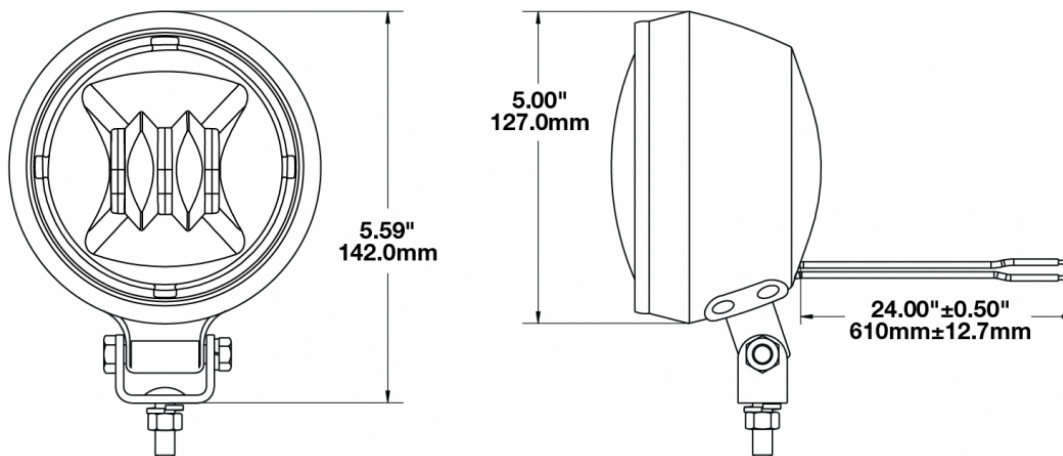

## PRODUCT INFORMATION

<b>Description</b>	12V SAE/ECE RHT LED Fog Light with Black Inner Bezel in Rubber Bucket
<b>Height</b>	141.99 mm / 5.59 in
<b>Width</b>	127.00 mm / 5 in
<b>Depth</b>	85.34 mm / 3.36 in
<b>Shape</b>	Round
<b>Outer Lens Color</b>	Clear
<b>Housing Material</b>	Die-Cast Aluminum
<b>Housing Color</b>	Black
<b>Bezel Color</b>	Black
<b>Mounting Type</b>	Universal pedestal Mount
<b>Minimum Operating Temperature</b>	-40 °C / -40 °F
<b>Maximum Operating Temperature</b>	65 °C / 149 °F
<b>Connector or Wiring</b>	Packard (#12124817)
<b>Product Weight</b>	1.40 lbs / 0.64 kgs