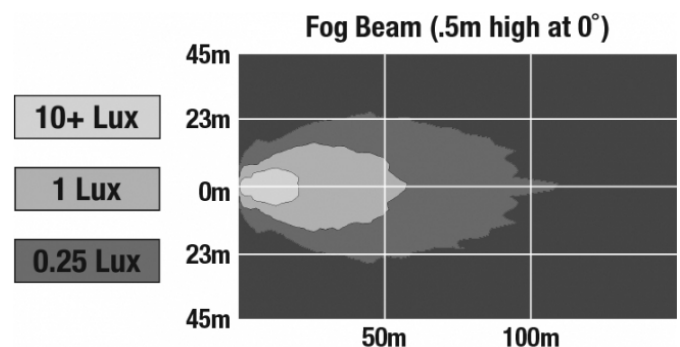

## PHOTOMETRIC SPECIFICATIONS

<b>Raw Lumen Output</b>	750
<b>Effective Lumen Output</b>	500
<b>Nominal LED Color Temperature</b>	5000 K
<b>Beam Pattern(s)</b>	Forward Lighting - Fog

Print date: 2018-03-24