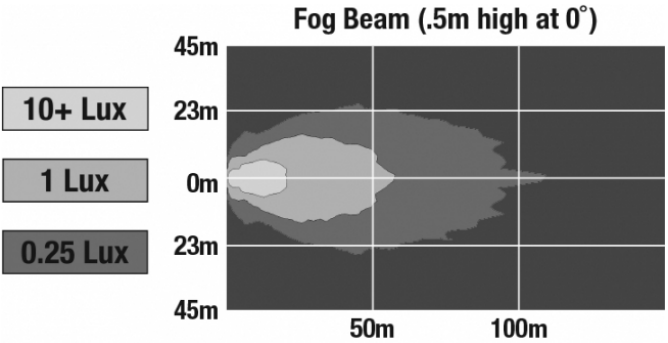

J.W. SPEAKER
Engineered. Lighting. Solutions.

LED Fog Lights - Model 6045

PHOTOMETRIC SPECIFICATIONS

Raw Lumen Output	750
Effective Lumen Output	500
Nominal LED Color Temperature	5000 K
Beam Pattern(s)	Forward Lighting - Fog