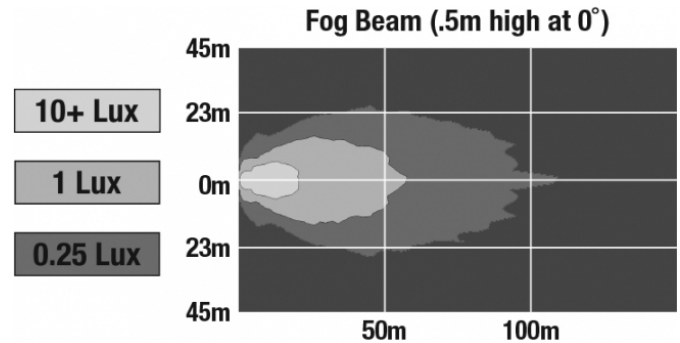

LED Fog Lights - Model 6045

PHOTOMETRIC SPECIFICATIONS

Raw Lumen Output	750
Effective Lumen Output	500
Nominal LED Color Temperature	5000 K
Beam Pattern(s)	Forward Lighting - Fog