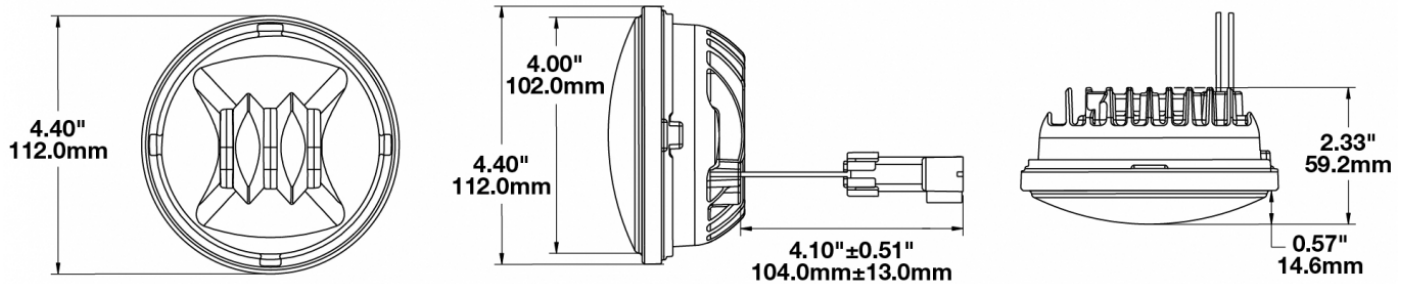

LED Fog Lights - Model 6045

PRODUCT INFORMATION

Description	12V SAE/ECE RHT LED Fog Light with Chrome Inner Bezel Kit with Mounting Assembly 8200181
Height	111.76 mm / 4.4 in
Width	111.76 mm / 4.4 in
Depth	59.18 mm / 2.33 in
Shape	Round
Outer Lens Material	Polycarbonate
Outer Lens Color	Clear
Housing Material	Aluminum
Housing Color	Black
Bezel Color	Chrome
Mounting Hardware Description	94.8mm
Retrofits	PAR36
Minimum Operating Temperature	-40 °C / -40 °F
Maximum Operating Temperature	65 °C / 149 °F
Mating Connector	Deutsch DT06-2S-E003
Additional Information	Kit includes (2) fog lamps and (1) mounting assmebly kit #8200181

PRODUCT DIMENSIONS

ELECTRICAL SPECIFICATIONS

Input Voltage	12V DC
Operating Voltage	9-18V DC
Transient Spike Protection	150V Peak @ 1 HZ-100 Pulses
Red Wire	Positive
Black Wire	Negative
Current Draw	.75A @ 12V DC