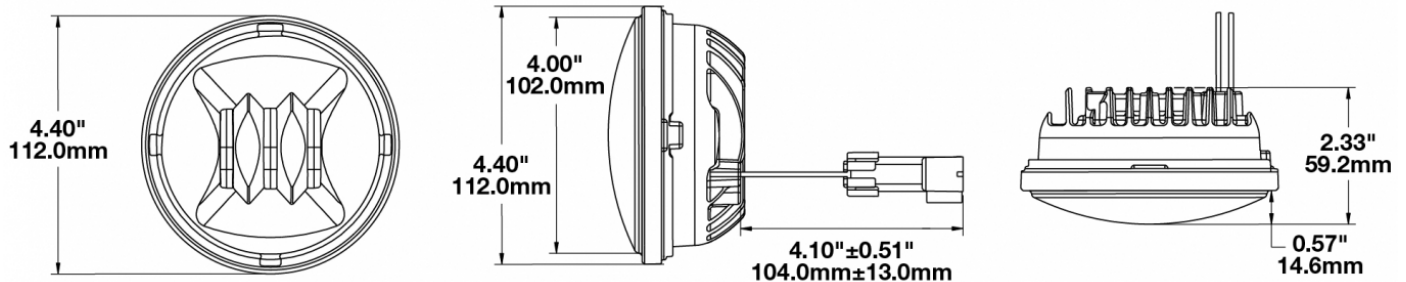

## PRODUCT INFORMATION

<b>Description</b>	12V SAE/ECE RHT LED Fog Light with Chrome Inner Bezel Kit with Mounting Assembly 8200181
<b>Height</b>	111.76 mm / 4.4 in
<b>Width</b>	111.76 mm / 4.4 in
<b>Depth</b>	59.18 mm / 2.33 in
<b>Shape</b>	Round
<b>Outer Lens Material</b>	Polycarbonate
<b>Outer Lens Color</b>	Clear
<b>Housing Material</b>	Aluminum
<b>Housing Color</b>	Black
<b>Bezel Color</b>	Chrome
<b>Mounting Hardware Description</b>	94.8mm
<b>Retrofits</b>	PAR36
<b>Minimum Operating Temperature</b>	-40 °C / -40 °F
<b>Maximum Operating Temperature</b>	65 °C / 149 °F
<b>Mating Connector</b>	Deutsch DT06-2S-E003
<b>Shipping Weight</b>	2.90 lbs / 1.32 kgs
<b>Additional Information</b>	Kit includes (2) fog lamps and (1) mounting assmebly kit #8200181

## PRODUCT DIMENSIONS