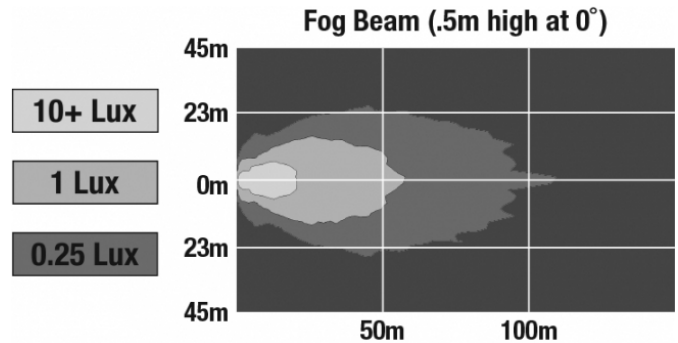

LED Fog Lights - Model 6045

PHOTOMETRIC SPECIFICATIONS

Raw Lumen Output	750
Effective Lumen Output	500
Nominal LED Color Temperature	5000 K
Beam Pattern(s)	Forward Lighting - Fog

APPLICATIONS

ACCESSORIES

Part Number