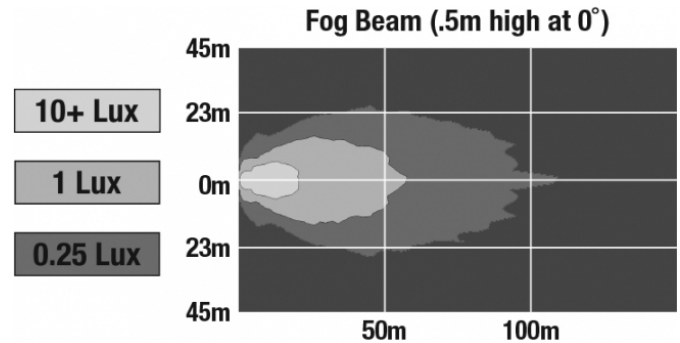

## PHOTOMETRIC SPECIFICATIONS

|                                      |                        |
|--------------------------------------|------------------------|
| <b>Raw Lumen Output</b>              | 750                    |
| <b>Effective Lumen Output</b>        | 500                    |
| <b>Nominal LED Color Temperature</b> | 5000 K                 |
| <b>Beam Pattern(s)</b>               | Forward Lighting - Fog |