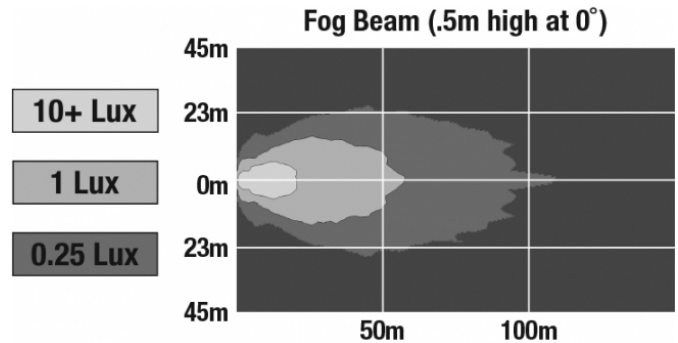

J.W. SPEAKER
Engineered. Lighting. Solutions.

LED Fog Lights - Model 6045

PHOTOMETRIC SPECIFICATIONS

Raw Lumen Output	750
Effective Lumen Output	500
Nominal LED Color Temperature	5000 K
Beam Pattern(s)	Forward Lighting - Fog