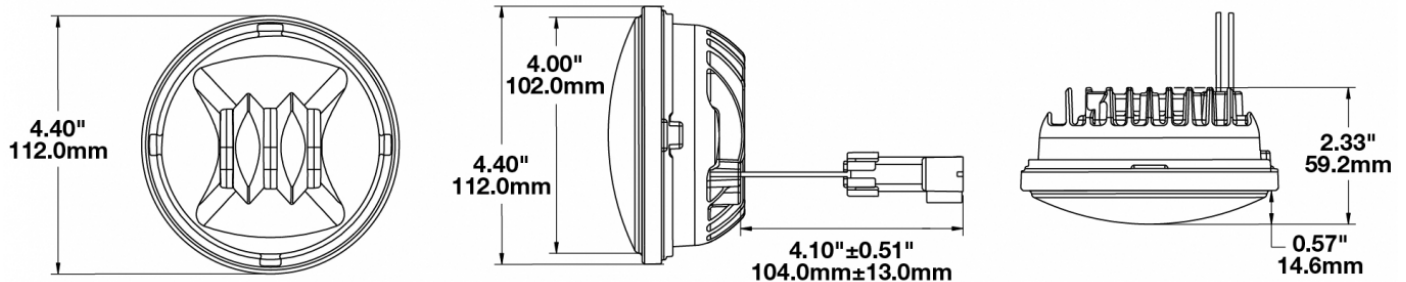

## PRODUCT INFORMATION

|                                      |  |
|--------------------------------------|--|
| <b>Description</b>                   | 12V SAE/ECE RHT LED Fog Light with Chrome Inner Bezel Kit with Mounting Assembly 8200181 |
| <b>Height</b>                        | 111.76 mm / 4.4 in   |
| <b>Width</b>                         | 111.76 mm / 4.4 in   |
| <b>Depth</b>                         | 59.18 mm / 2.33 in   |
| <b>Shape</b>                         | Round  |
| <b>Outer Lens Material</b>           | Polycarbonate  |
| <b>Outer Lens Color</b>              | Clear  |
| <b>Housing Material</b>              | Aluminum   |
| <b>Housing Color</b>                 | Black  |
| <b>Bezel Color</b>                   | Chrome   |
| <b>Mounting Hardware Description</b> | 94.8mm   |
| <b>Retrofits</b>                     | PAR36  |
| <b>Minimum Operating Temperature</b> | -40 °C / -40 °F  |
| <b>Maximum Operating Temperature</b> | 65 °C / 149 °F   |
| <b>Mating Connector</b>              | Deutsch DT06-2S-E003   |
| <b>Shipping Weight</b>               | 2.90 lbs / 1.32 kgs  |
| <b>Additional Information</b>        | Kit includes (2) fog lamps and (1) mounting assmebly kit #8200181                        |

## PRODUCT DIMENSIONS