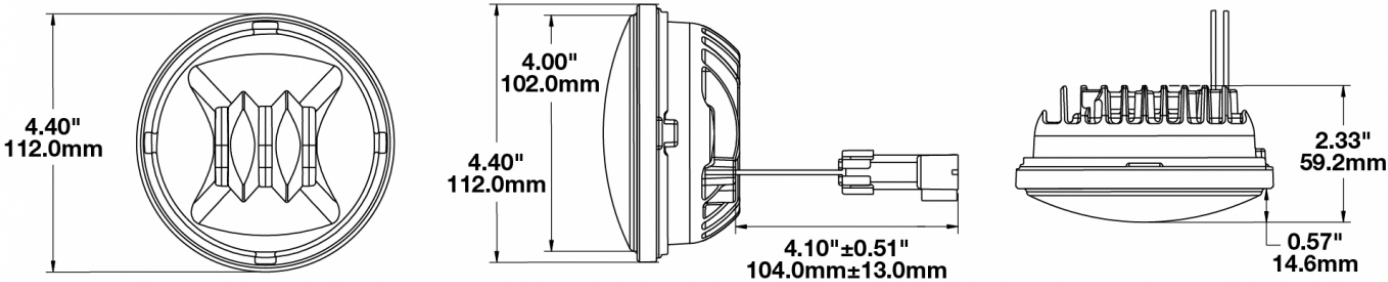

LED Fog Lights - Model 6045

PRODUCT INFORMATION

Description	12V SAE/ECE RHT LED Fog Light with Chrome Inner Bezel Kit with Mounting Assembly 8200181
Height	111.76 mm / 4.4 in
Width	111.76 mm / 4.4 in
Depth	59.18 mm / 2.33 in
Shape	Round
Outer Lens Material	Polycarbonate
Outer Lens Color	Clear
Housing Material	Aluminum
Housing Color	Black
Bezel Color	Chrome
Mounting Hardware Description	94.8mm
Retrofits	PAR36
Minimum Operating Temperature	-40 °C / -40 °F
Maximum Operating Temperature	65 °C / 149 °F
Mating Connector	Deutsch DT06-2S-E003
Shipping Weight	2.90 lbs / 1.32 kgs
Additional Information	Kit includes (2) fog lamps and (1) mounting assmebly kit #8200181

PRODUCT DIMENSIONS

ELECTRICAL SPECIFICATIONS

Input Voltage	12V DC
Operating Voltage	9-18V DC
Transient Spike Protection	150V Peak @ 1 HZ-100 Pulses
Red Wire	Positive
Black Wire	Negative
Current Draw	.75A @ 12V DC