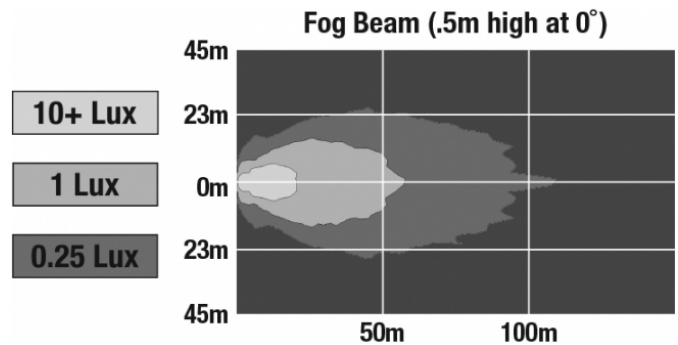

LED Fog Lights - Model 6045

PHOTOMETRIC SPECIFICATIONS

Raw Lumen Output	750
Effective Lumen Output	500
Nominal LED Color Temperature	5000 K
Beam Pattern(s)	Forward Lighting - Fog

APPLICATIONS

ACCESSORIES

Part Number
8200181