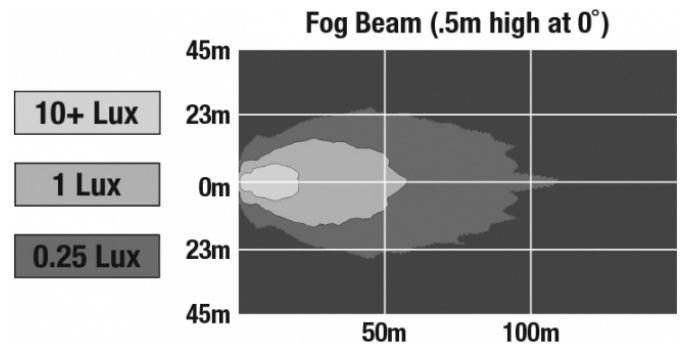

LED Fog Lights - Model 6045

PHOTOMETRIC SPECIFICATIONS

| | |
|-------------------------------|------------------------|
| Raw Lumen Output | 750 |
| Effective Lumen Output | 500 |
| Nominal LED Color Temperature | 5000 K |
| Beam Pattern(s) | Forward Lighting - Fog |