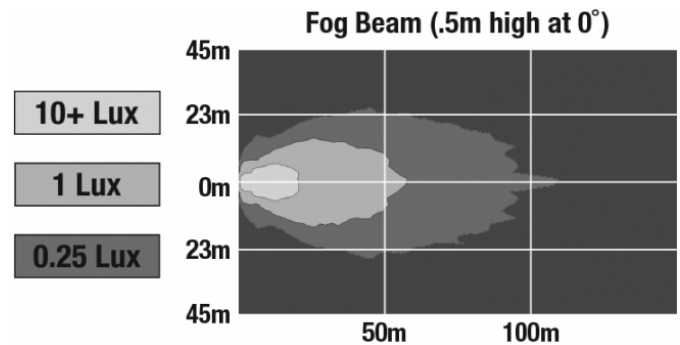

LED Fog Lights - Model 6045

PHOTOMETRIC SPECIFICATIONS

Raw Lumen Output	750
Effective Lumen Output	500
Nominal LED Color Temperature	5000 K
Beam Pattern(s)	Forward Lighting - Fog

APPLICATIONS

ACCESSORIES

Part Number