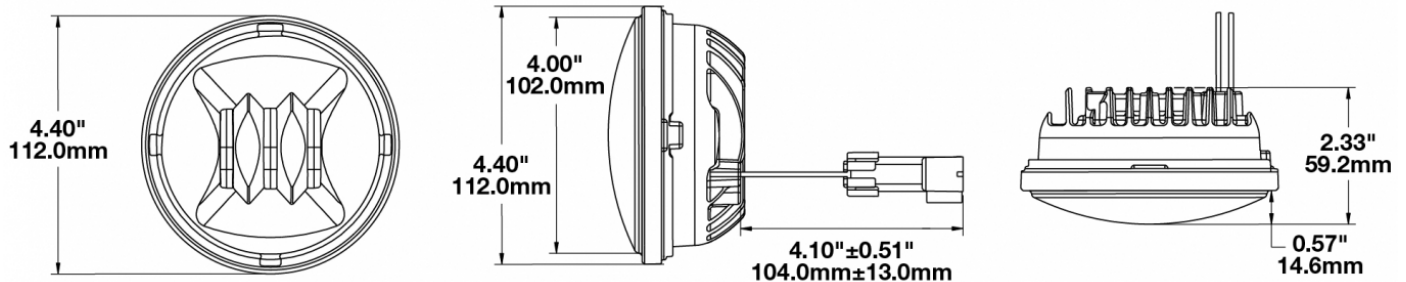

LED Fog Lights - Model 6045

PRODUCT INFORMATION

Description	12V SAE/ECE LED Fog Light with Black Inner Bezel - 2 Light Kit
Height	111.76 mm / 4.4 in
Width	111.76 mm / 4.4 in
Depth	59.18 mm / 2.33 in
Shape	Round
Outer Lens Material	Hard-Coated Polycarbonate
Outer Lens Color	Clear
Housing Material	Die-Cast Aluminum
Housing Color	Black
Bezel Color	Black
Retrofits	PAR36
Minimum Operating Temperature	-40 °C / -40 °F
Maximum Operating Temperature	65 °C / 149 °F
Connector or Wiring	Connector Metri PE12059450-B BLACK 2-pin
Mating Connector	Packard #12124818
Product Weight	0.82 lbs / 0.37 kgs
Shipping Weight	1.39 lbs / 0.63 kgs

PRODUCT DIMENSIONS

ELECTRICAL SPECIFICATIONS

Input Voltage	12V DC
Operating Voltage	9-18V DC
Transient Spike Protection	150V Peak @ 1 HZ-100 Pulses
Red Wire	Positive
Black Wire	Negative
Current Draw	.75A @ 12V DC