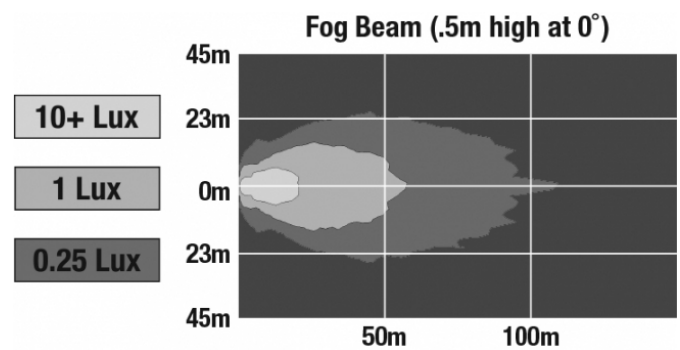

LED Fog Lights - Model 6045

PRODUCT INFORMATION

Description	12V SAE/ECE RHT LED Fog Light with Chrome Inner Bezel
Height	111.76 mm / 4.4 in
Width	111.76 mm / 4.4 in
Depth	59.18 mm / 2.33 in
Shape	Round
Outer Lens Material	Hard-Coated Polycarbonate
Outer Lens Color	Clear
Housing Material	Die-Cast Aluminum
Housing Color	Black
Bezel Color	Chrome
Retrofits	PAR36
Minimum Operating Temperature	-40 °C / -40 °F
Maximum Operating Temperature	65 °C / 149 °F
Connector or Wiring	Packard (#12124817)
Product Weight	0.82 lbs / 0.37 kgs
Shipping Weight	1.50 lbs / 0.68 kgs

ECE Reg 19
IEC IP67

PHOTOMETRIC SPECIFICATIONS

Raw Lumen Output	750
Effective Lumen Output	500
Nominal LED Color Temperature	5000 K
Beam Pattern(s)	Forward Lighting - Fog

Print date: 2018-08-17

© 2018 J.W. Speaker Corporation • Germantown, WI U.S.A.
www.jwspeaker.com • speaker@jwspeaker.com • 262.251.6660