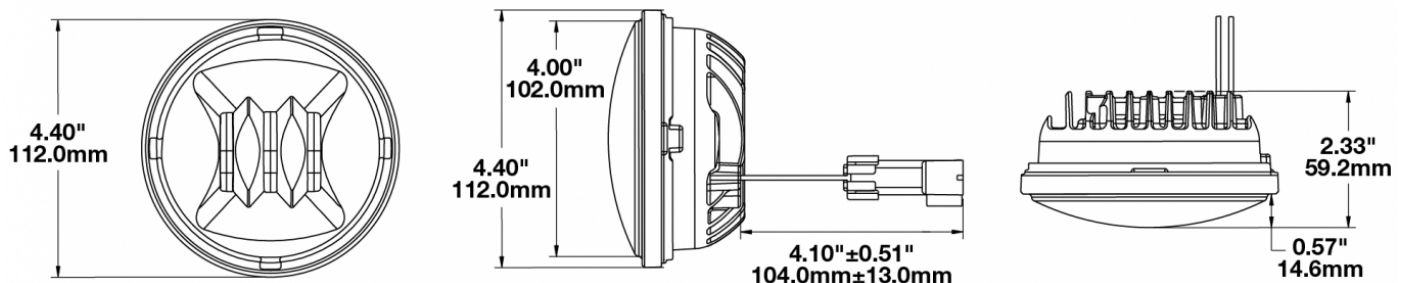

PRODUCT DIMENSIONS

Print date: 2018-04-21

© 2018 J.W. Speaker Corporation • Germantown, WI U.S.A.
www.jwspeaker.com • speaker@jwspeaker.com • 262.251.6660

J.W. SPEAKER
Engineered. Lighting. Solutions.