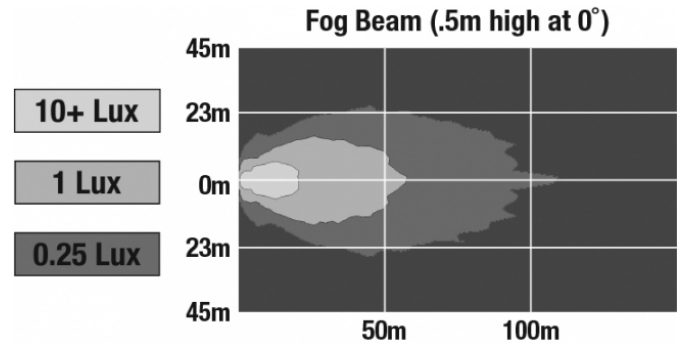

LED Fog Lights - Model 6045

PRODUCT INFORMATION

Description	12V SAE/ECE RHT LED Fog Light with Black Inner Bezel
Height	111.76 mm / 4.4 in
Width	111.76 mm / 4.4 in
Depth	59.18 mm / 2.33 in
Shape	Round
Outer Lens Material	Hard-Coated Polycarbonate
Outer Lens Color	Clear
Housing Material	Die-Cast Aluminum
Housing Color	Black
Bezel Color	Black
Retrofits	PAR36
Minimum Operating Temperature	-40 °C / -40 °F
Maximum Operating Temperature	65 °C / 149 °F
Connector or Wiring	Packard 12059450-B
Mating Connector	Packard #12124817
Product Weight	0.82 lbs / 0.37 kgs
Shipping Weight	1.50 lbs / 0.68 kgs

J.W. SPEAKER
Engineered. Lighting. Solutions.

LED Fog Lights - Model 6045

PHOTOMETRIC SPECIFICATIONS

Raw Lumen Output	750
Effective Lumen Output	500
Nominal LED Color Temperature	5000 K
Beam Pattern(s)	Forward Lighting - Fog