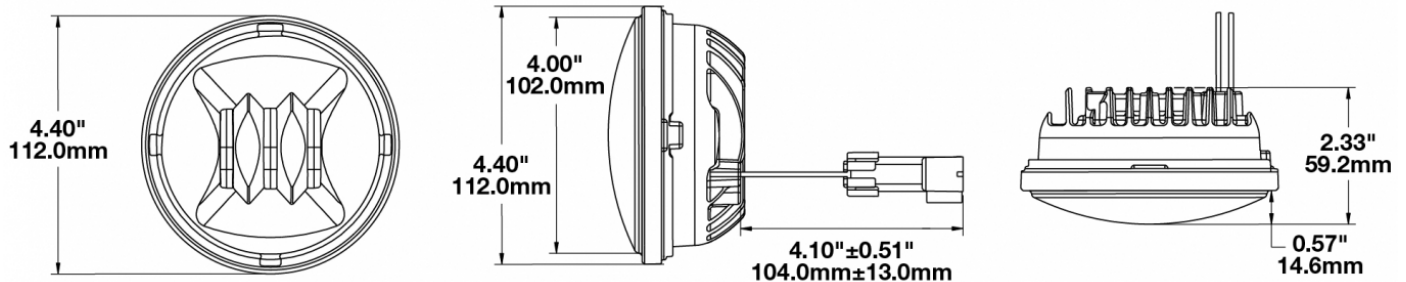

LED Fog Lights - Model 6045

PRODUCT INFORMATION

Description	12V SAE/ECE RHT LED Fog Light with Black Inner Bezel
Height	111.76 mm / 4.4 in
Width	111.76 mm / 4.4 in
Depth	59.18 mm / 2.33 in
Shape	Round
Outer Lens Material	Hard-Coated Polycarbonate
Outer Lens Color	Clear
Housing Material	Die-Cast Aluminum
Housing Color	Black
Bezel Color	Black
Retrofits	PAR36
Minimum Operating Temperature	-40 °C / -40 °F
Maximum Operating Temperature	65 °C / 149 °F
Connector or Wiring	Packard 12059450-B
Mating Connector	Packard #12124817
Product Weight	0.82 lbs / 0.37 kgs
Shipping Weight	1.50 lbs / 0.68 kgs

PRODUCT DIMENSIONS

ELECTRICAL SPECIFICATIONS

Input Voltage	12V DC
Operating Voltage	9-18V DC
Transient Spike Protection	150V Peak @ 1 HZ-100 Pulses
Red Wire	Positive
Black Wire	Negative
Current Draw	.75A @ 12V DC