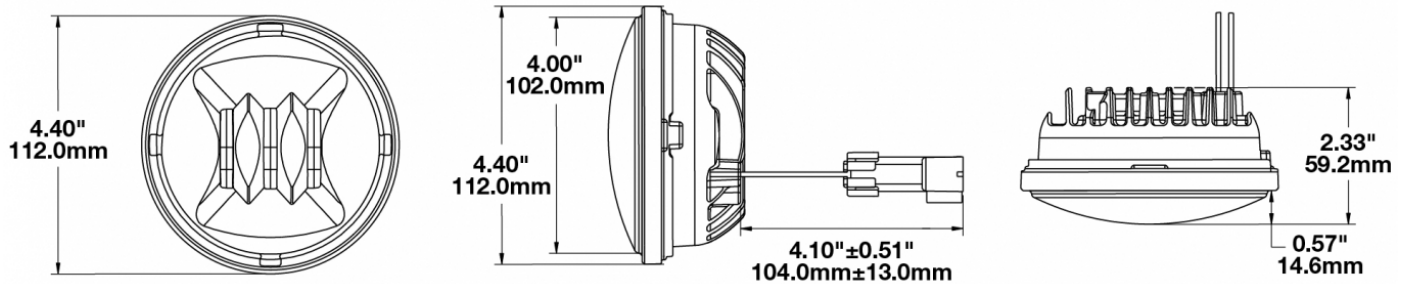

## PRODUCT INFORMATION

---

<b>Description</b>	12V SAE/ECE RHT LED Fog Light with Black Inner Bezel
<b>Height</b>	111.76 mm / 4.4 in
<b>Width</b>	111.76 mm / 4.4 in
<b>Depth</b>	59.18 mm / 2.33 in
<b>Shape</b>	Round
<b>Outer Lens Material</b>	Hard-Coated Polycarbonate
<b>Outer Lens Color</b>	Clear
<b>Housing Material</b>	Die-Cast Aluminum
<b>Housing Color</b>	Black
<b>Bezel Color</b>	Black
<b>Retrofits</b>	PAR36
<b>Minimum Operating Temperature</b>	-40 °C / -40 °F
<b>Maximum Operating Temperature</b>	65 °C / 149 °F
<b>Connector or Wiring</b>	Packard 12059450-B
<b>Mating Connector</b>	Packard #12124817
<b>Product Weight</b>	0.82 lbs / 0.37 kgs
<b>Shipping Weight</b>	1.50 lbs / 0.68 kgs

## PRODUCT DIMENSIONS