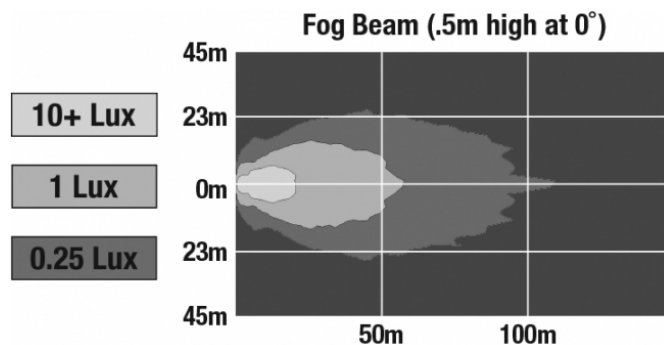

## PHOTOMETRIC SPECIFICATIONS

<b>Raw Lumen Output</b>	750
<b>Effective Lumen Output</b>	500
<b>Nominal LED Color Temperature</b>	5000 K
<b>Beam Pattern(s)</b>	Forward Lighting - Fog