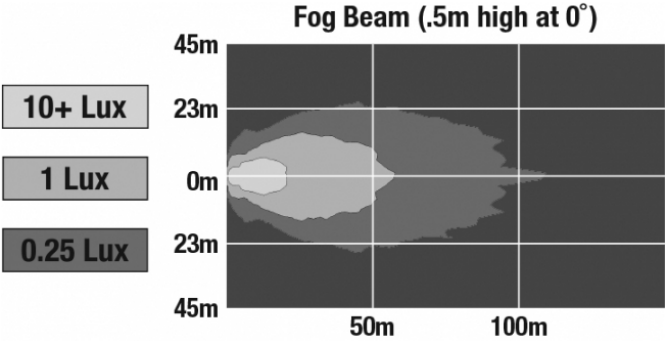

LED Fog Lights - Model 6045

PRODUCT INFORMATION

Description	12V SAE/ECE RHT LED Fog Light with Black Inner Bezel
Height	111.76 mm / 4.4 in
Width	111.76 mm / 4.4 in
Depth	59.18 mm / 2.33 in
Shape	Round
Outer Lens Material	Hard-Coated Polycarbonate
Outer Lens Color	Clear
Housing Material	Die-Cast Aluminum
Housing Color	Black
Bezel Color	Black
Retrofits	PAR36
Minimum Operating Temperature	-40 °C / -40 °F
Maximum Operating Temperature	65 °C / 149 °F
Connector or Wiring	Packard 12059450-B
Mating Connector	Packard #12124817
Product Weight	0.82 lbs / 0.37 kgs
Shipping Weight	1.50 lbs / 0.68 kgs

PHOTOMETRIC SPECIFICATIONS

Raw Lumen Output 750
Effective Lumen Output 500
Nominal LED Color Temperature 5000 K
Beam Pattern(s) Forward Lighting - Fog

APPLICATIONS

ACCESSORIES

Part Number
8200181
 Mounting Assembly
 Adapter Kit for Fog
 Lights Model 6045