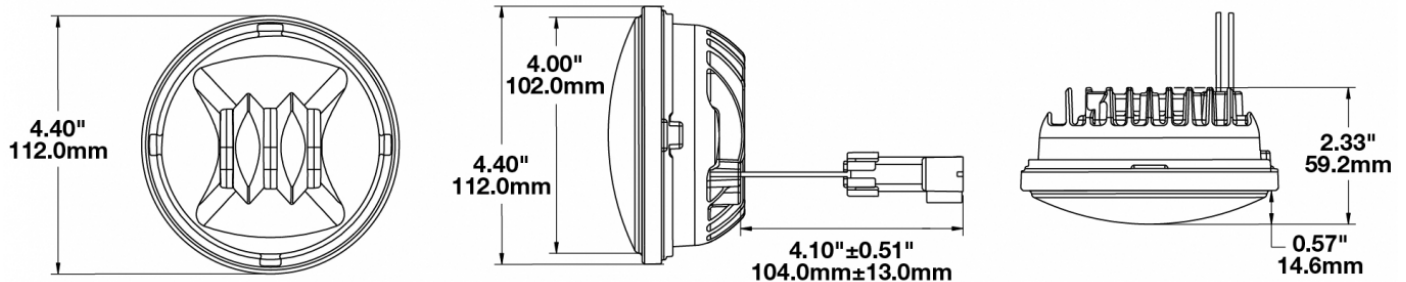

## PRODUCT INFORMATION

---

<b>Description</b>	12V SAE/ECE RHT LED Fog Light with Black Inner Bezel
<b>Height</b>	111.76 mm / 4.4 in
<b>Width</b>	111.76 mm / 4.4 in
<b>Depth</b>	59.18 mm / 2.33 in
<b>Shape</b>	Round
<b>Outer Lens Material</b>	Hard-Coated Polycarbonate
<b>Outer Lens Color</b>	Clear
<b>Housing Material</b>	Die-Cast Aluminum
<b>Housing Color</b>	Black
<b>Bezel Color</b>	Black
<b>Retrofits</b>	PAR36
<b>Minimum Operating Temperature</b>	-40 °C / -40 °F
<b>Maximum Operating Temperature</b>	65 °C / 149 °F
<b>Connector or Wiring</b>	Packard (#12059450-B)
<b>Mating Connector</b>	Packard #12124817
<b>Product Weight</b>	1.00 lbs / 0.45 kgs
<b>Shipping Weight</b>	1.50 lbs / 0.68 kgs

## PRODUCT DIMENSIONS