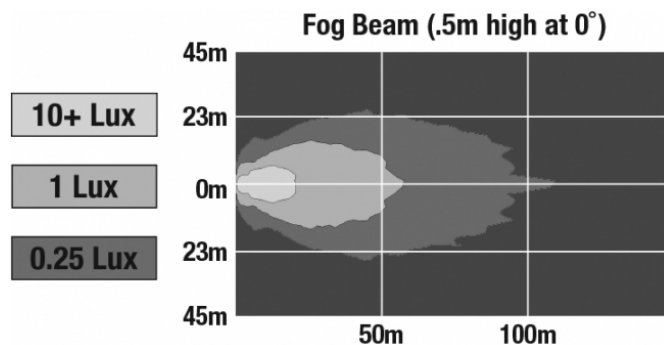

LED Fog Lights - Model 6045

PHOTOMETRIC SPECIFICATIONS

Raw Lumen Output	750
Effective Lumen Output	500
Nominal LED Color Temperature	5000 K
Beam Pattern(s)	Forward Lighting - Fog

APPLICATIONS

ACCESSORIES

Part Number

8200181

Mounting Assembly
Adapter Kit for Fog
Lights Model 6045

Print date: 2017-10-22

© 2017 J.W. Speaker Corporation • Germantown, WI U.S.A.
www.jwspeaker.com • speaker@jwspeaker.com • 262.251.6660