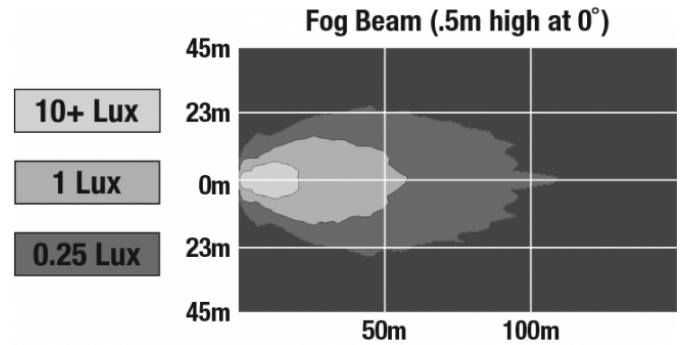

## PHOTOMETRIC SPECIFICATIONS

<b>Raw Lumen Output</b>	750
<b>Effective Lumen Output</b>	500
<b>Nominal LED Color Temperature</b>	5000 K
<b>Beam Pattern(s)</b>	Forward Lighting - Fog