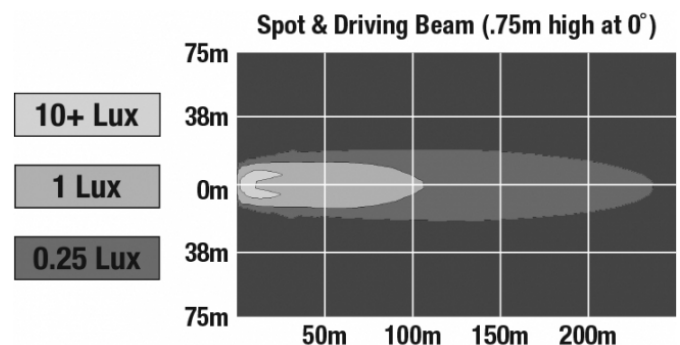

## PHOTOMETRIC SPECIFICATIONS

<b>Raw Lumen Output</b>	3,840
<b>Effective Lumen Output</b>	1,460
<b>Candela Output</b>	18,500
<b>Nominal LED Color Temperature</b>	5000 K
<b>Beam Pattern(s)</b>	Forward Lighting - Driving Forward Lighting - Spot