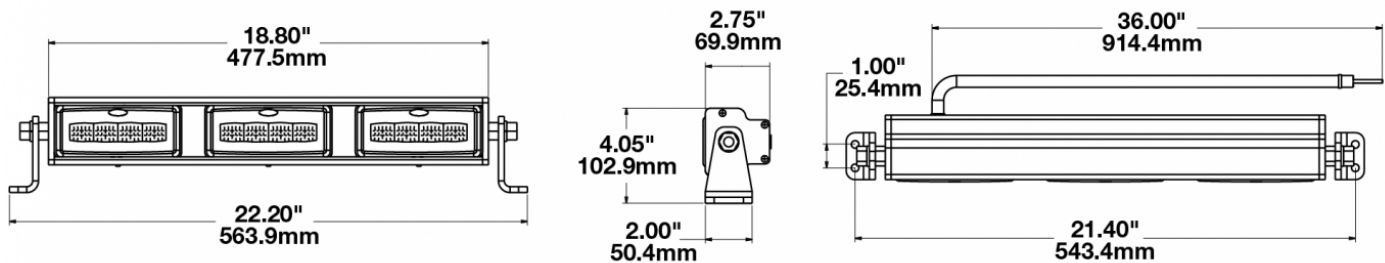

## PRODUCT INFORMATION

<b>Description</b>	12V LED 19" Light Bar with Spot Beam Pattern & Driving Light
<b>Height</b>	102.97 mm / 4.05 in
<b>Width</b>	562.66 mm / 22.15 in
<b>Depth</b>	69.85 mm / 2.75 in
<b>Shape</b>	Rectangular
<b>Outer Lens Material</b>	Polycarbonate
<b>Outer Lens Color</b>	Clear
<b>Housing Material</b>	Aluminum
<b>Housing Color</b>	Black
<b>Mounting Type</b>	Universal Mount
<b>Minimum Operating Temperature</b>	-40 °C / -40 °F
<b>Maximum Operating Temperature</b>	65 °C / 149 °F
<b>Connector or Wiring</b>	36" Bare Leads
<b>Shipping Weight</b>	7.09 lbs / 3.22 kgs