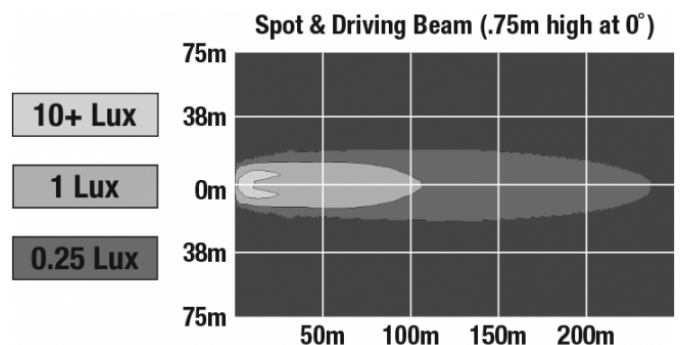

## PHOTOMETRIC SPECIFICATIONS

<b>Raw Lumen Output</b>	3,840
<b>Effective Lumen Output</b>	1,460
<b>Candela Output</b>	18,500
<b>Nominal LED Color Temperature</b>	5000 K
<b>Beam Pattern(s)</b>	Forward Lighting - Driving Forward Lighting - Spot