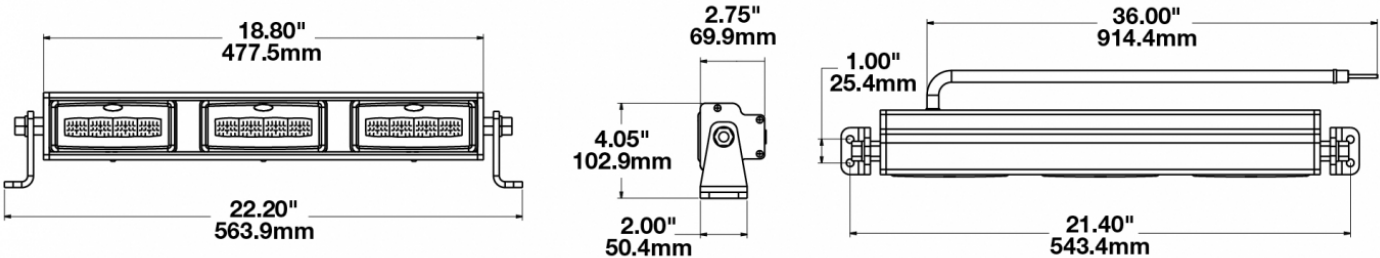

## PRODUCT INFORMATION

<b>Description</b>	12V SAE/ECE LED 19" Light Bar with Fog Beam Pattern
<b>Height</b>	102.87 mm / 4.05 in
<b>Width</b>	562.66 mm / 22.15 in
<b>Depth</b>	69.85 mm / 2.75 in
<b>Shape</b>	Rectangular
<b>Outer Lens Material</b>	Polycarbonate
<b>Outer Lens Color</b>	Clear
<b>Housing Material</b>	Die-Cast Aluminum
<b>Housing Color</b>	Black
<b>Mounting Type</b>	Universal Mount
<b>Minimum Operating Temperature</b>	-40 °C / -40 °F
<b>Maximum Operating Temperature</b>	65 °C / 149 °F
<b>Connector or Wiring</b>	36" Bare Leads
<b>Product Weight</b>	7.55 lbs / 3.42 kgs
<b>Shipping Weight</b>	7.55 lbs / 3.42 kgs
<b>Additional Information</b>	User is also cautioned that the mounting and use of front fog lamps are specified by various regulatory agencies.

## PRODUCT DIMENSIONS