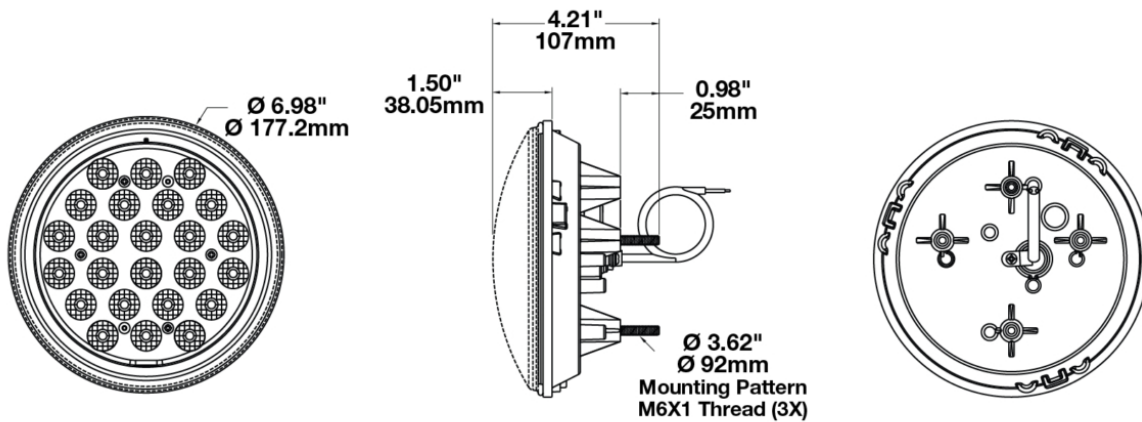

LED Emergency & Warning Light - Model 8750

PRODUCT INFORMATION

| | |
|--------------------------------------|------------------------------------------------|
| Description | 24V LED Amber Arrow Warning Light - Model 8750 |
| Height | 177.20 mm / 6.98 in |
| Width | 177.20 mm / 6.98 in |
| Depth | 108.60 mm / 4.28 in |
| Shape | Round |
| Outer Lens Material | Polycarbonate |
| Outer Lens Color | Amber |
| Housing Material | Glass Fill Polycarbonate |
| Housing Color | Black |
| Mounting Hardware Description | (x3) M6-1 x 26.5 |
| Mounting Type | Panel |
| Minimum Operating Temperature | -45 °C / -49 °F |
| Maximum Operating Temperature | 85 °C / 185 °F |
| Connector or Wiring | 118mm Instrument Cable with Flying Leads |
| Shipping Weight | 1.50 lbs / 0.68 kgs |
| Additional Information | CE Ready IP67, IP69k |

PRODUCT DIMENSIONS

ELECTRICAL SPECIFICATIONS

| | |
|----------------------|-------------|
| Input Voltage | 24 V |
| Red Wire | Power |
| Black Wire | Ground |
| Current Draw | 0.80A @ 24V |

REGULATORY STANDARDS COMPLIANCE

PHOTOMETRIC SPECIFICATIONS

| | |
|-------------------------------|----------------------------|
| Raw Lumen Output | 900 |
| Effective Lumen Output | 450 |
| Candela Output | 3000 |
| Beam Pattern(s) | Warning - Flashing Warning |