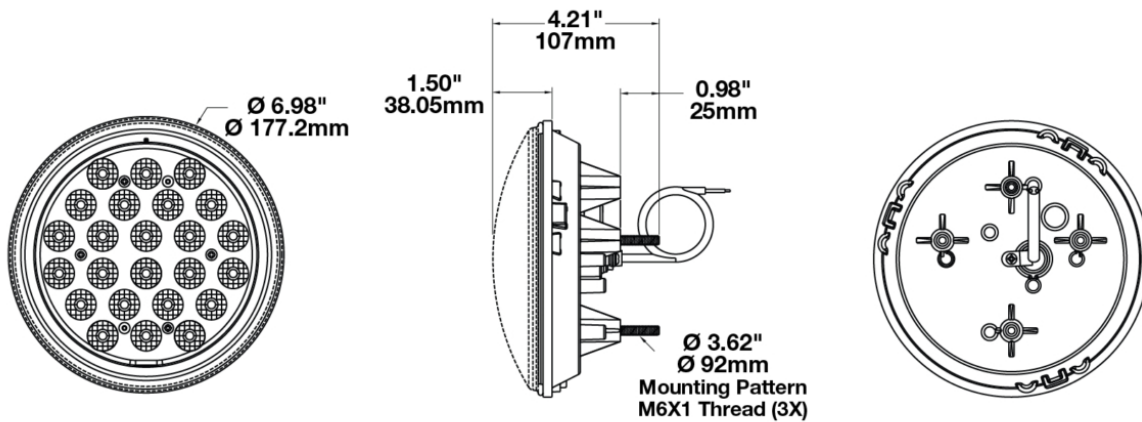

LED Emergency & Warning Light - Model 8750

PRODUCT INFORMATION

Description	24V LED Amber Arrow Warning Light - Model 8750
Height	177.20 mm / 6.98 in
Width	177.20 mm / 6.98 in
Depth	108.60 mm / 4.28 in
Shape	Round
Outer Lens Material	Polycarbonate
Outer Lens Color	Amber
Housing Material	Glass Fill Polycarbonate
Housing Color	Black
Mounting Hardware Description	(x3) M6-1 x 26.5
Mounting Type	Panel
Minimum Operating Temperature	-45 °C / -49 °F
Maximum Operating Temperature	85 °C / 185 °F
Connector or Wiring	118mm Instrument Cable with Flying Leads
Shipping Weight	1.50 lbs / 0.68 kgs
Additional Information	CE Ready IP67, IP69k

PRODUCT DIMENSIONS

ELECTRICAL SPECIFICATIONS

Input Voltage	24 V
Red Wire	Power
Black Wire	Ground
Current Draw	0.80A @ 24V

REGULATORY STANDARDS COMPLIANCE

Buy America Standards

Eco Friendly

Print date: 2018-06-25

© 2018 J.W. Speaker Corporation • Germantown, WI U.S.A.
www.jwspeaker.com • speaker@jwspeaker.com • 262.251.6660

LED Emergency & Warning Light - Model 8750

PHOTOMETRIC SPECIFICATIONS

Raw Lumen Output	900
Effective Lumen Output	450
Candela Output	3000
Beam Pattern(s)	Warning - Flashing Warning