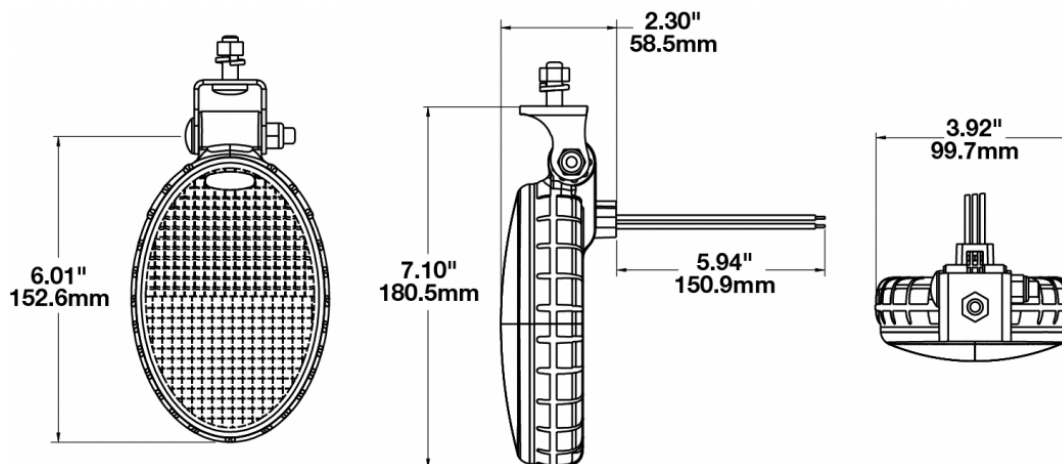

PRODUCT DIMENSIONS

Print date: 2017-05-29

© 2017 J.W. Speaker Corporation • Germantown, WI U.S.A.
www.jwspeaker.com • speaker@jwspeaker.com • 262.251.6660

J.W. SPEAKER
Engineered. Lighting. Solutions.