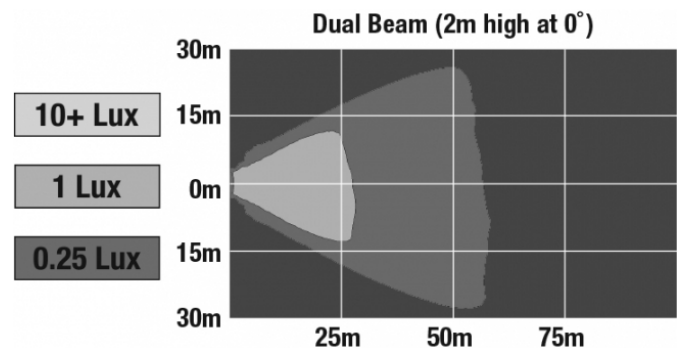

## ELECTRICAL SPECIFICATIONS

<b>Input Voltage</b>	12-24V DC
<b>Operating Voltage</b>	9-32V DC
<b>Transient Spike Protection</b>	330V Peak @ 1 HZ-100 Pulses
<b>White Wire</b>	Low Beam
<b>Red Wire</b>	High Beam
<b>Black Wire</b>	Ground
<b>Current Draw</b>	1.50A @ 12V DC (Dual Beam) 0.73A @ 24V DC (Dual Beam) 0.77A @ 12V DC (Single Beam) 0.37A @ 24V DC (Single Beam)

## PHOTOMETRIC SPECIFICATIONS

<b>Raw Lumen Output</b>	1,440
<b>Effective Lumen Output</b>	250 (top beam); 370 (bottom beam); 620 (dual beam)
<b>Nominal LED Color Temperature</b>	5000 K
<b>Beam Pattern(s)</b>	Forward Lighting - Dual Beam