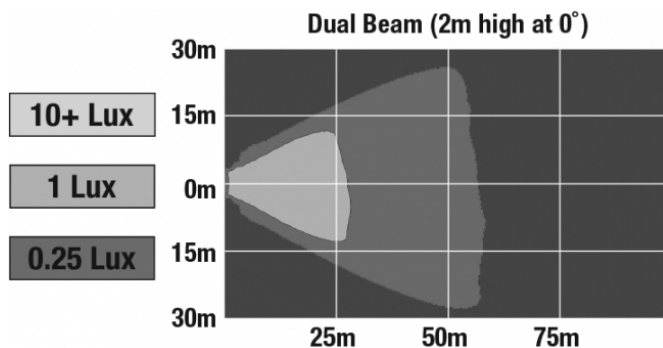

## PRODUCT DIMENSIONS

## PHOTOMETRIC SPECIFICATIONS

<b>Raw Lumen Output</b>	1,440
<b>Effective Lumen Output</b>	250 (top beam); 370 (bottom beam); 620 (dual beam)
<b>Nominal LED Color Temperature</b>	5000 K
<b>Beam Pattern(s)</b>	Forward Lighting - Dual Beam