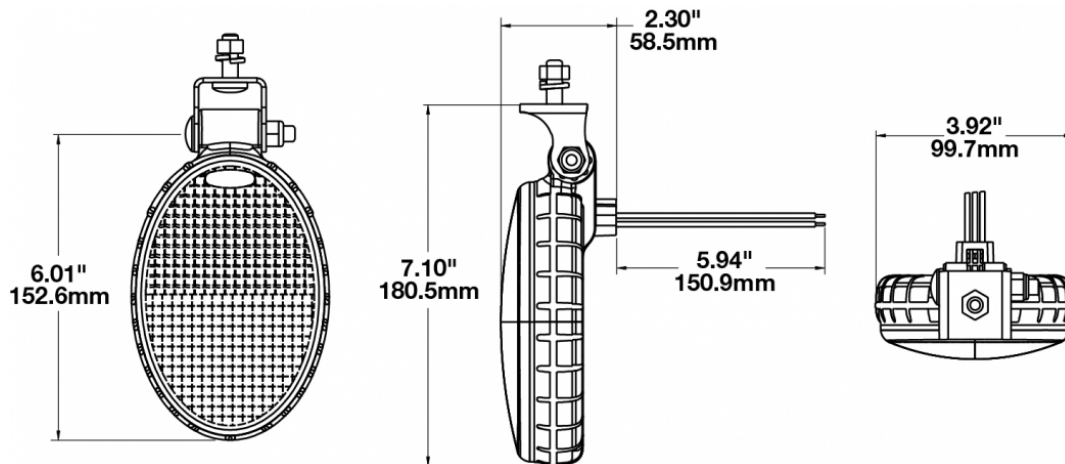

# LED Dual Beam Work Light - Model 776 XD

## PRODUCT INFORMATION

<b>Description</b>	12-24V LED Dual Beam Work Light
<b>Height</b>	180.34 mm / 7.1 in
<b>Width</b>	99.57 mm / 3.92 in
<b>Depth</b>	58.42 mm / 2.3 in
<b>Shape</b>	Oval
<b>Outer Lens Material</b>	Polycarbonate
<b>Outer Lens Color</b>	Clear
<b>Housing Material</b>	Polycarbonate
<b>Housing Color</b>	Black
<b>Mounting Hardware Description</b>	(x1) 5/16"-18 x 1.00" Mounting Bolt
<b>Mounting Type</b>	Universal Pedestal Mount
<b>Minimum Operating Temperature</b>	-40 °C / -40 °F
<b>Maximum Operating Temperature</b>	65 °C / 149 °F
<b>Connector or Wiring</b>	Integrated 3-Pin Deutsch Weather-Proof Socket (DT04-3P)
<b>Mating Connector</b>	3-Pin Deutsch Weather-Proof Plug (DT06-3S)
<b>Shipping Weight</b>	1.40 lbs / 0.64 kgs

## PRODUCT DIMENSIONS