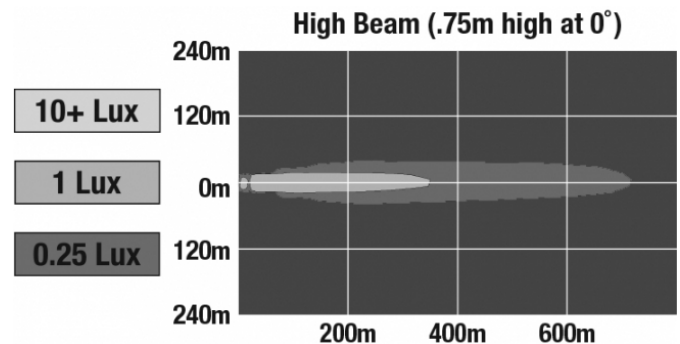

## PHOTOMETRIC SPECIFICATIONS

<b>Raw Lumen Output</b>	3,300
<b>Effective Lumen Output</b>	1,440
<b>Candela Output</b>	133,000
<b>Nominal LED Color Temperature</b>	4750 K
<b>Beam Pattern(s)</b>	Forward Lighting - High Beam (ECE)