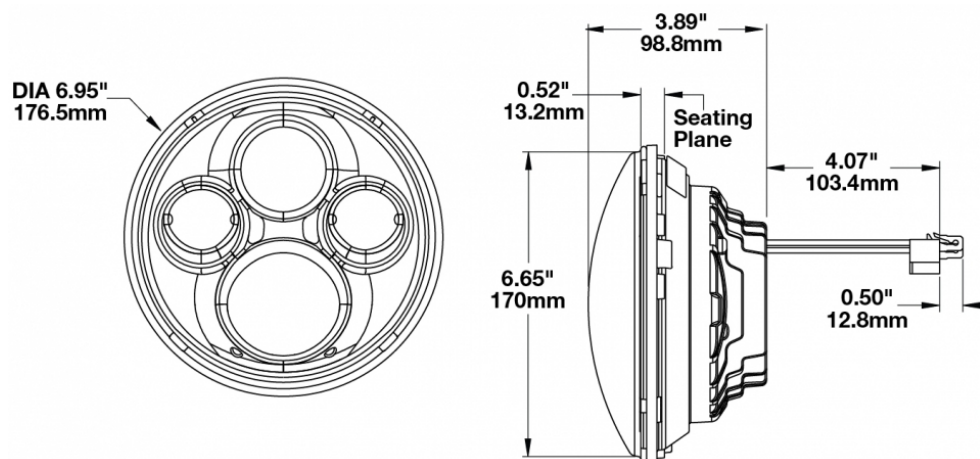

PRODUCT DIMENSIONS

Print date: 2018-04-20

© 2018 J.W. Speaker Corporation • Germantown, WI U.S.A.
www.jwspeaker.com • speaker@jwspeaker.com • 262.251.6660

J.W. SPEAKER
Engineered. Lighting. Solutions.