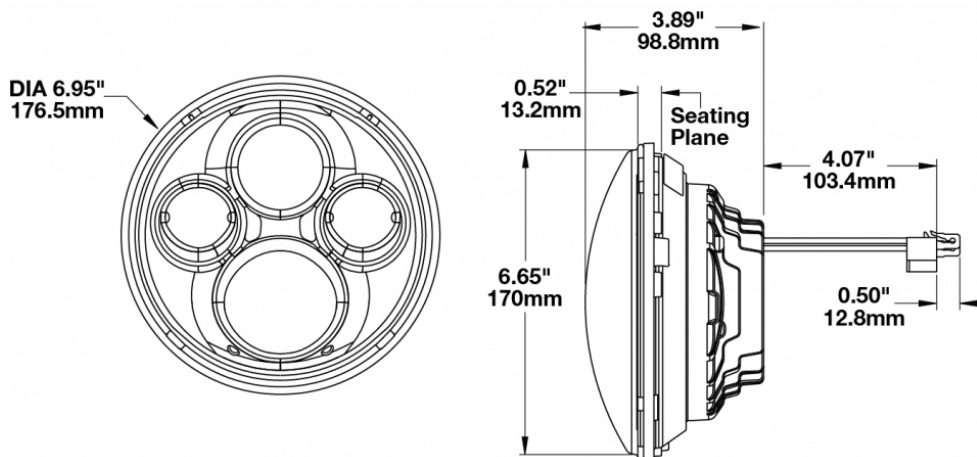

PRODUCT DIMENSIONS

Print date: 2018-04-19

© 2018 J.W. Speaker Corporation • Germantown, WI U.S.A.
www.jwspeaker.com • speaker@jwspeaker.com • 262.251.6660