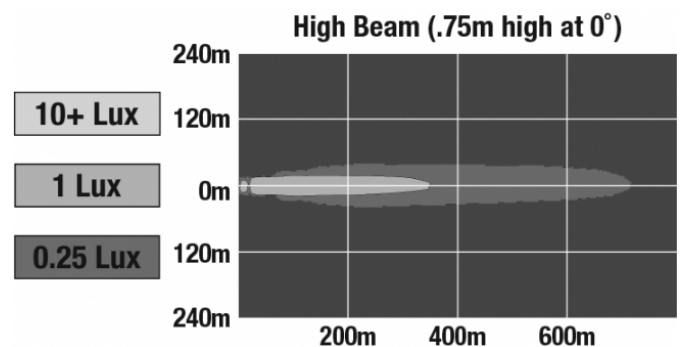

## PRODUCT INFORMATION

<b>Description</b>	12-24V ECE LED RHT & LHT High Beam with Chrome Inner Bezel
<b>Height</b>	177.80 mm / 7 in
<b>Width</b>	177.80 mm / 7 in
<b>Shape</b>	Round
<b>Outer Lens Material</b>	Polycarbonate
<b>Outer Lens Color</b>	Clear
<b>Housing Material</b>	Aluminum
<b>Housing Color</b>	Black
<b>Bezel Color</b>	Chrome
<b>Retrofits</b>	PAR 56 High Beam
<b>Minimum Operating Temperature</b>	-40 °C / -40 °F
<b>Maximum Operating Temperature</b>	66 °C / 150.8 °F
<b>Connector or Wiring</b>	H4
<b>Mating Connector</b>	AMP# 172615-2
<b>Product Weight</b>	2.20 lbs / 1 kgs
<b>Shipping Weight</b>	3.10 lbs / 1.41 kgs

## PHOTOMETRIC SPECIFICATIONS

<b>Raw Lumen Output</b>	3,300
<b>Effective Lumen Output</b>	1,440
<b>Candela Output</b>	133,000
<b>Nominal LED Color Temperature</b>	5000 K
<b>Beam Pattern(s)</b>	Forward Lighting - High Beam (ECE)