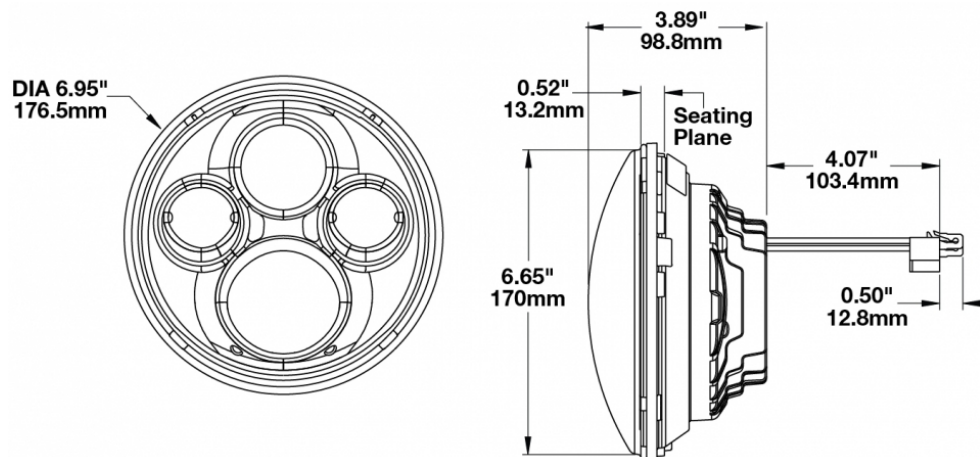

## PRODUCT INFORMATION

<b>Description</b>	12-24V ECE LED RHT & LHT High Beam with Chrome Inner Bezel
<b>Height</b>	177.80 mm / 7 in
<b>Width</b>	177.80 mm / 7 in
<b>Shape</b>	Round
<b>Outer Lens Material</b>	Polycarbonate
<b>Outer Lens Color</b>	Clear
<b>Housing Material</b>	Aluminum
<b>Housing Color</b>	Black
<b>Bezel Color</b>	Chrome
<b>Retrofits</b>	PAR 56 High Beam
<b>Minimum Operating Temperature</b>	-40 °C / -40 °F
<b>Maximum Operating Temperature</b>	66 °C / 150.8 °F
<b>Connector or Wiring</b>	H4
<b>Mating Connector</b>	AMP# 172615-2
<b>Product Weight</b>	2.31 lbs / 1.05 kgs
<b>Shipping Weight</b>	3.10 lbs / 1.41 kgs

## PHOTOMETRIC SPECIFICATIONS

<b>Raw Lumen Output</b>	3,300
<b>Effective Lumen Output</b>	1,440
<b>Candela Output</b>	133,000
<b>Nominal LED Color Temperature</b>	5000 K
<b>Beam Pattern(s)</b>	Forward Lighting - High Beam (ECE)