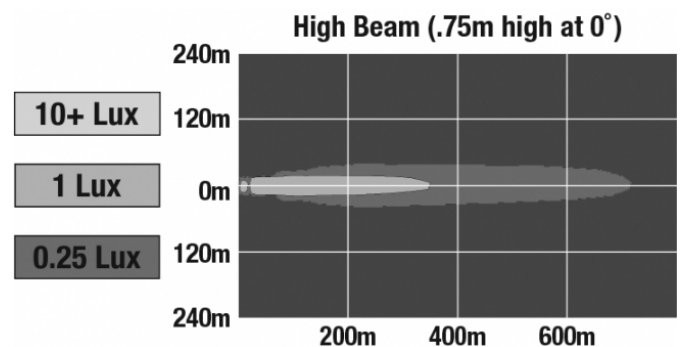

Print date: 2017-12-13

© 2017 J.W. Speaker Corporation • Germantown, WI U.S.A.
www.jwspeaker.com • speaker@jwspeaker.com • 262.251.6660

J.W. SPEAKER
Engineered. Lighting. Solutions.