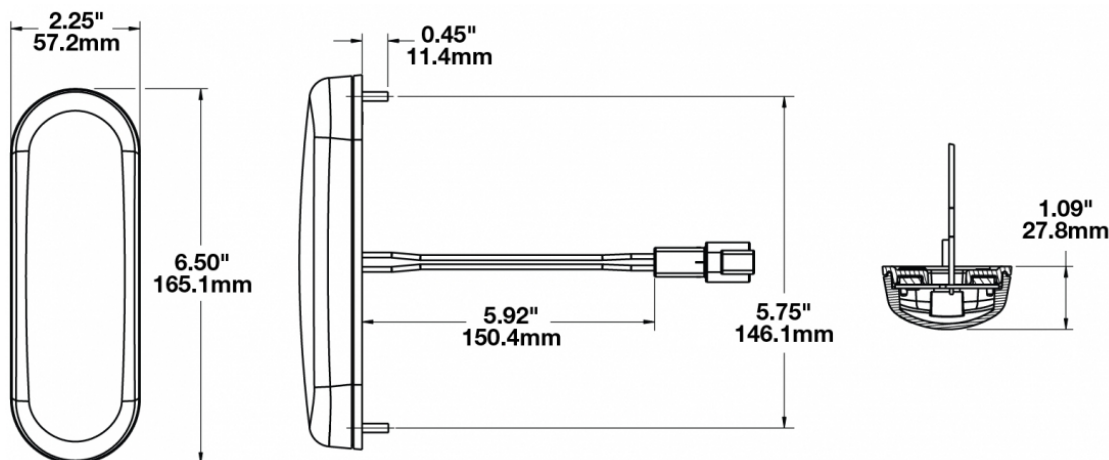

PRODUCT DIMENSIONS

Print date: 2017-08-18

© 2017 J.W. Speaker Corporation • Germantown, WI U.S.A.
www.jwspeaker.com • speaker@jwspeaker.com • 262.251.6660

J.W. SPEAKER
Engineered. Lighting. Solutions.