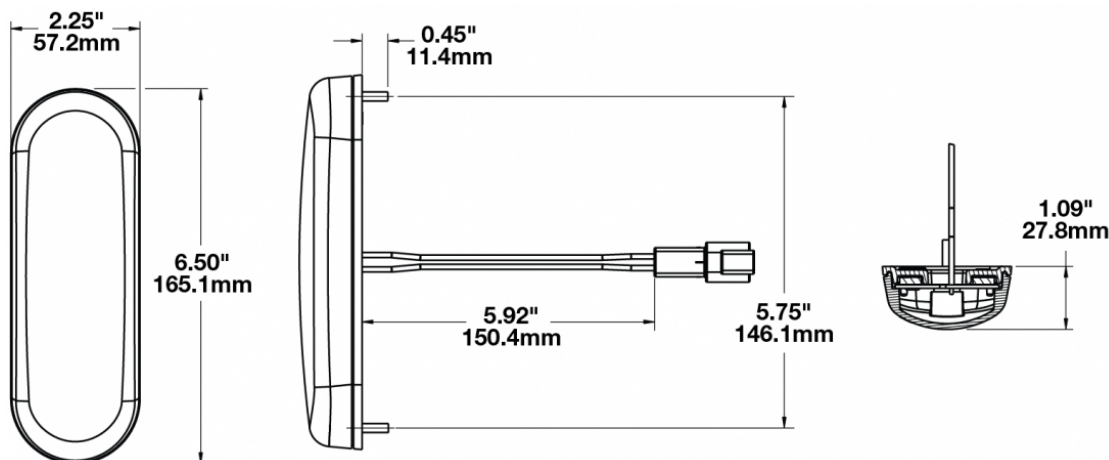

PRODUCT DIMENSIONS

Print date: 2017-06-23

© 2017 J.W. Speaker Corporation • Germantown, WI U.S.A.
www.jwspeaker.com • speaker@jwspeaker.com • 262.251.6660

J.W. SPEAKER
Engineered. Lighting. Solutions.