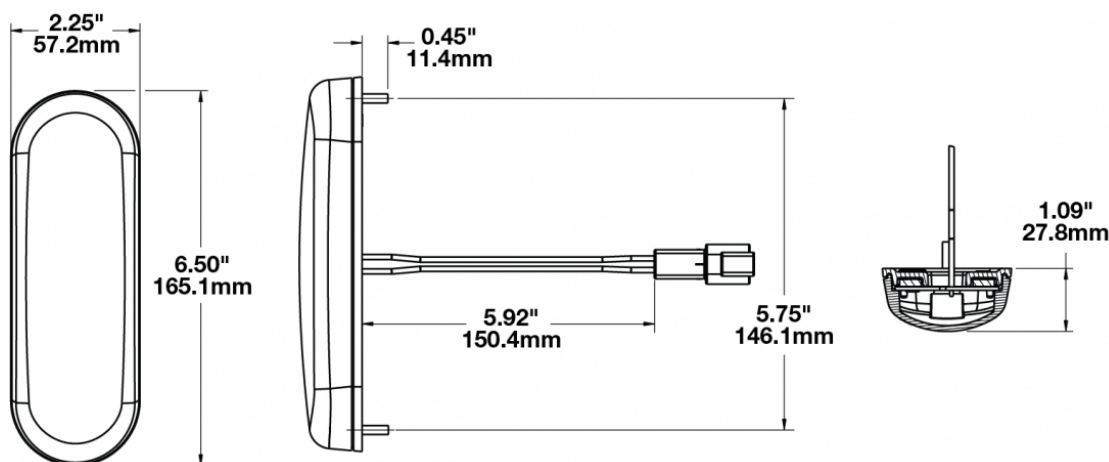

PRODUCT DIMENSIONS

Print date: 2017-05-29

© 2017 J.W. Speaker Corporation • Germantown, WI U.S.A.
www.jwspeaker.com • speaker@jwspeaker.com • 262.251.6660

J.W. SPEAKER
Engineered. Lighting. Solutions.