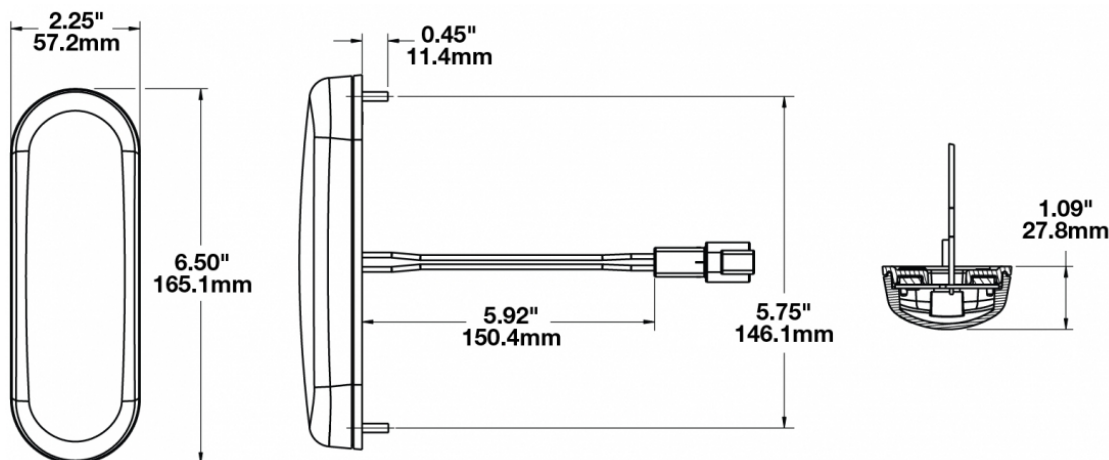

PRODUCT DIMENSIONS

Print date: 2018-06-23

© 2018 J.W. Speaker Corporation • Germantown, WI U.S.A.
www.jwspeaker.com • speaker@jwspeaker.com • 262.251.6660

J.W. SPEAKER
Engineered. Lighting. Solutions.