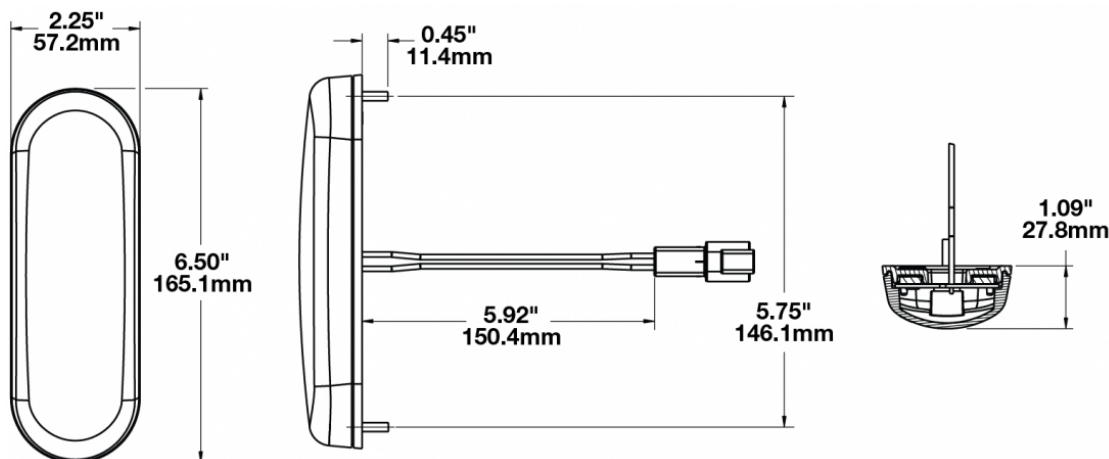

## PRODUCT INFORMATION

<b>Description</b>	12-24V White LED Dome Light with 7" Bare Leads, No Switch, No Timer
<b>Height</b>	57.15 mm / 2.25 in
<b>Width</b>	165.10 mm / 6.5 in
<b>Depth</b>	27.69 mm / 1.09 in
<b>Shape</b>	Rectangular
<b>Outer Lens Material</b>	Polycarbonate
<b>Outer Lens Color</b>	Clear
<b>Housing Material</b>	Polycarbonate
<b>Housing Color</b>	Black
<b>Mounting Hardware Description</b>	(x2) M4-0.7 x 16 Mounting Bolts
<b>Mounting Type</b>	Low Profile Mount
<b>Minimum Operating Temperature</b>	-40 °C / -40 °F
<b>Maximum Operating Temperature</b>	65 °C / 149 °F
<b>Connector or Wiring</b>	7" Bare Leads
<b>Product Weight</b>	0.33 lbs / 0.15 kgs
<b>Shipping Weight</b>	1.20 lbs / 0.54 kgs