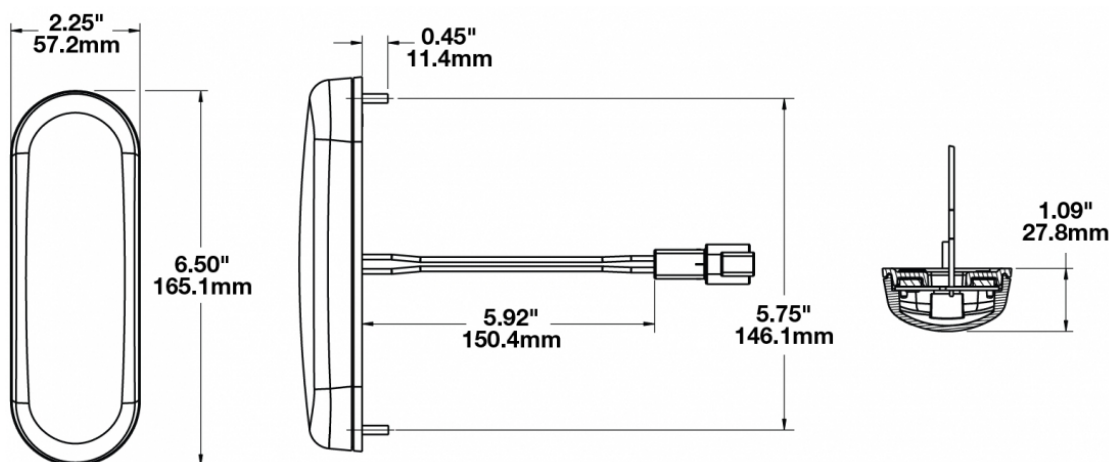

PRODUCT DIMENSIONS

Print date: 2017-06-23

© 2017 J.W. Speaker Corporation • Germantown, WI U.S.A.
www.jwspeaker.com • speaker@jwspeaker.com • 262.251.6660

J.W. SPEAKER
Engineered. Lighting. Solutions.