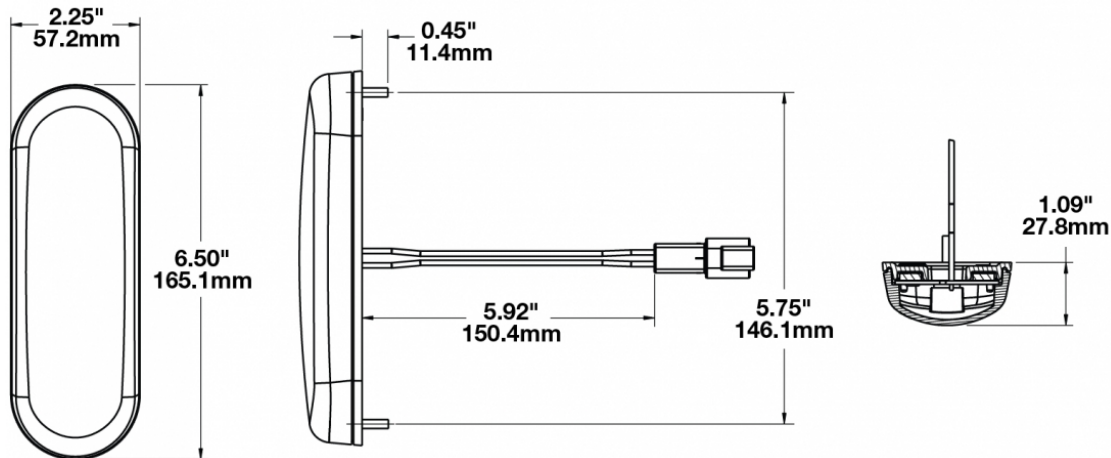

LED Dome & Signal Lights - Model 412

PRODUCT INFORMATION

Description	12-48V ECE LED Front Position & Front Turn Signal Light
Height	165.10 mm / 6.5 in
Width	57.15 mm / 2.25 in
Depth	27.69 mm / 1.09 in
Shape	Rectangular
Outer Lens Material	Polycarbonate
Outer Lens Color	Clear
Housing Material	Polycarbonate
Housing Color	Black
Mounting Hardware Description	(x2) M4-0.7 x 16 Mounting Bolts
Mounting Type	Low Profile Mount
Minimum Operating Temperature	-40 °C / -40 °F
Maximum Operating Temperature	65 °C / 149 °F
Connector or Wiring	7" Bare Leads
Product Weight	0.33 lbs / 0.15 kgs
Additional Information	Lamp conforms to IP67 when mounting bolts are torqued to 25 in-lb minimum.

PRODUCT DIMENSIONS

ELECTRICAL SPECIFICATIONS

Input Voltage	12-48V DC
Black Wire	Ground
White Wire	Position
Yellow Wire	Turn
Current Draw	0.21A @ 12V DC 0.104A @ 24V DC 0.07A @ 36V DC 0.082A @ 48V DC

REGULATORY STANDARDS COMPLIANCE

APPLICATIONS

RELATED PRODUCTS

Part Number
0442511

12-24V White LED
 Dome Light with 7"
 Bare Leads, No Switch,
 No Timer

Part Number
0443011

12-48V White LED
 Dome Light with 7"
 Bare Leads & Switch,
 No Timer