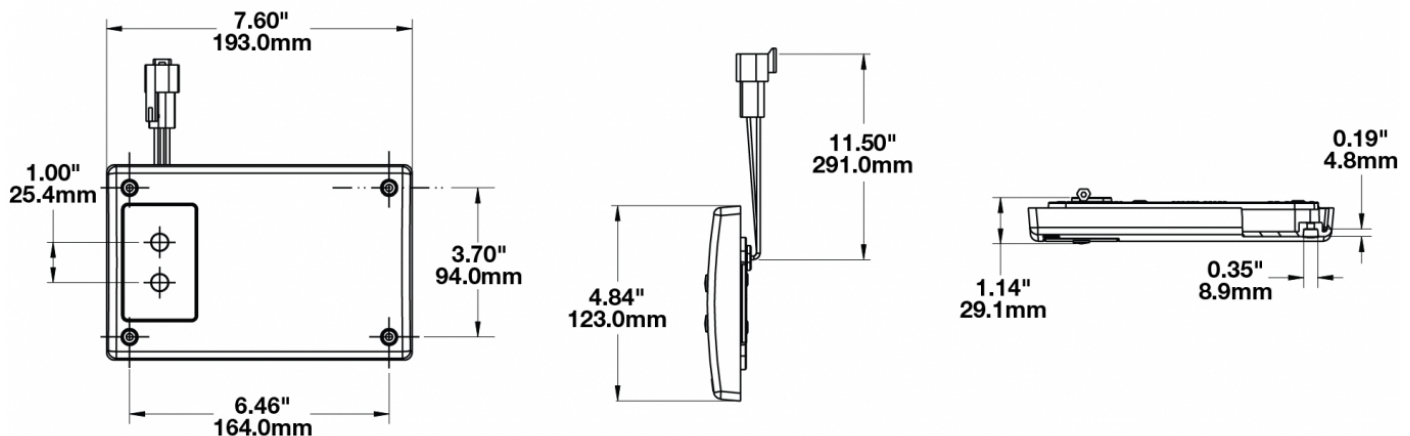

PRODUCT DIMENSIONS

Print date: 2017-08-20

© 2017 J.W. Speaker Corporation • Germantown, WI U.S.A.
www.jwspeaker.com • speaker@jwspeaker.com • 262.251.6660

J.W. SPEAKER
Engineered. Lighting. Solutions.