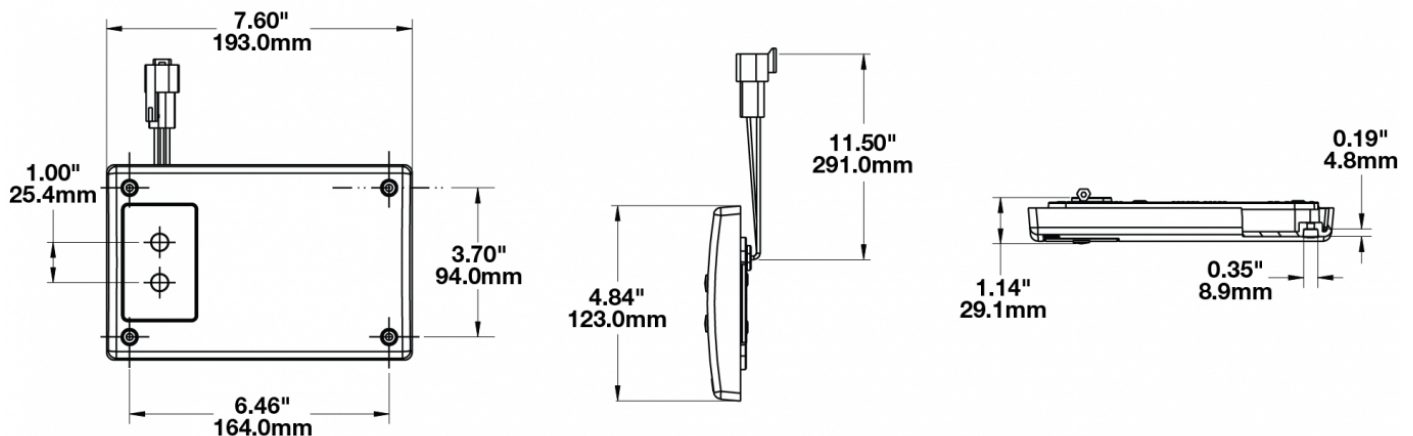

LED Dome Lights - Model 417

PRODUCT INFORMATION

Description	12-24V Red/White LED Dome Light without Inner Optics
Height	193.00 mm / 7.6 in
Width	123.00 mm / 4.84 in
Depth	28.40 mm / 1.12 in
Shape	Rectangular
Outer Lens Material	Polycarbonate
Outer Lens Color	Clear
Housing Material	Polycarbonate
Housing Color	White
Mounting Type	Low Profile Mount
Minimum Operating Temperature	-40 °C / -40 °F
Maximum Operating Temperature	65 °C / 149 °F
Product Weight	0.62 lbs / 0.28 kgs
Shipping Weight	1.30 lbs / 0.59 kgs

ELECTRICAL SPECIFICATIONS

Input Voltage	12-24V DC
Red Wire	Power
Black Wire	Ground
Current Draw	0.175A @ 12V DC (Red x 2) 0.175 A @ 36V DC (Red x 2) 0.325A @ 12V DC (White x 4) 0.175A @ 36V DC (White x 4)