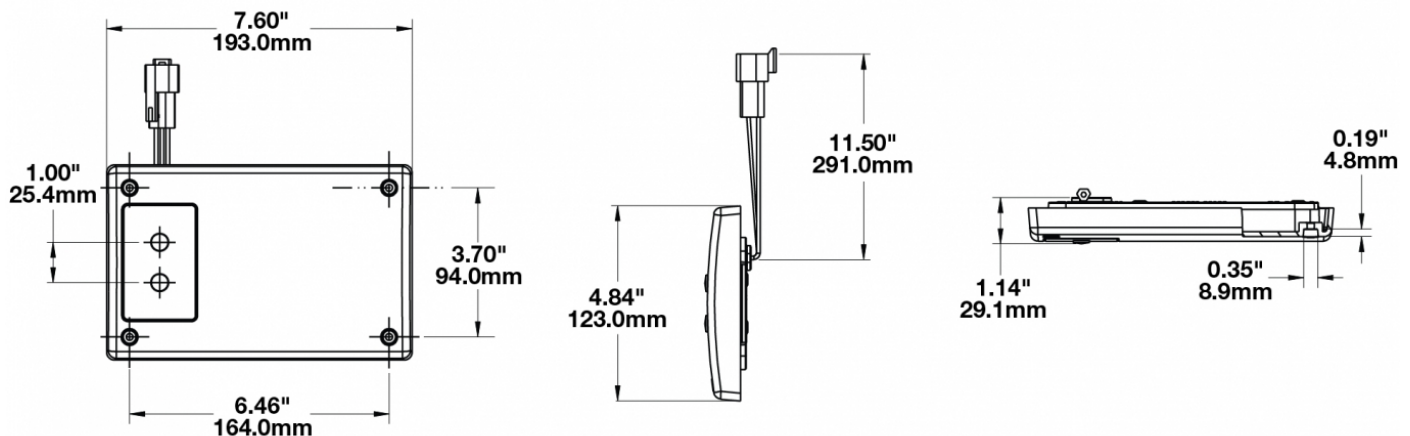

PRODUCT DIMENSIONS

Print date: 2018-03-21

© 2018 J.W. Speaker Corporation • Germantown, WI U.S.A.
www.jwspeaker.com • speaker@jwspeaker.com • 262.251.6660

J.W. SPEAKER
Engineered. Lighting. Solutions.