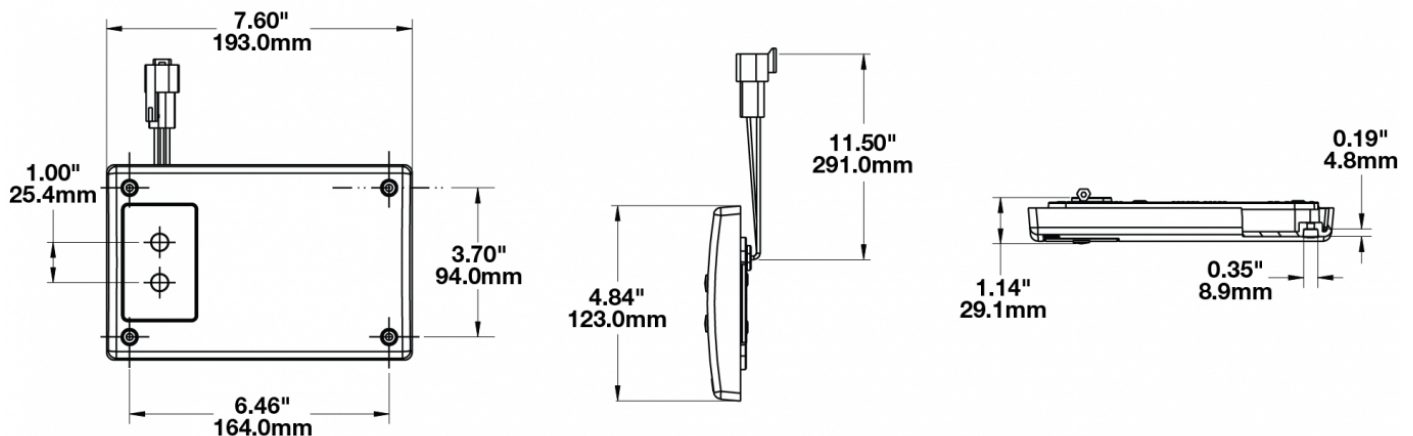

PRODUCT DIMENSIONS

Print date: 2018-05-27

© 2018 J.W. Speaker Corporation • Germantown, WI U.S.A.
www.jwspeaker.com • speaker@jwspeaker.com • 262.251.6660

J.W. SPEAKER
Engineered. Lighting. Solutions.