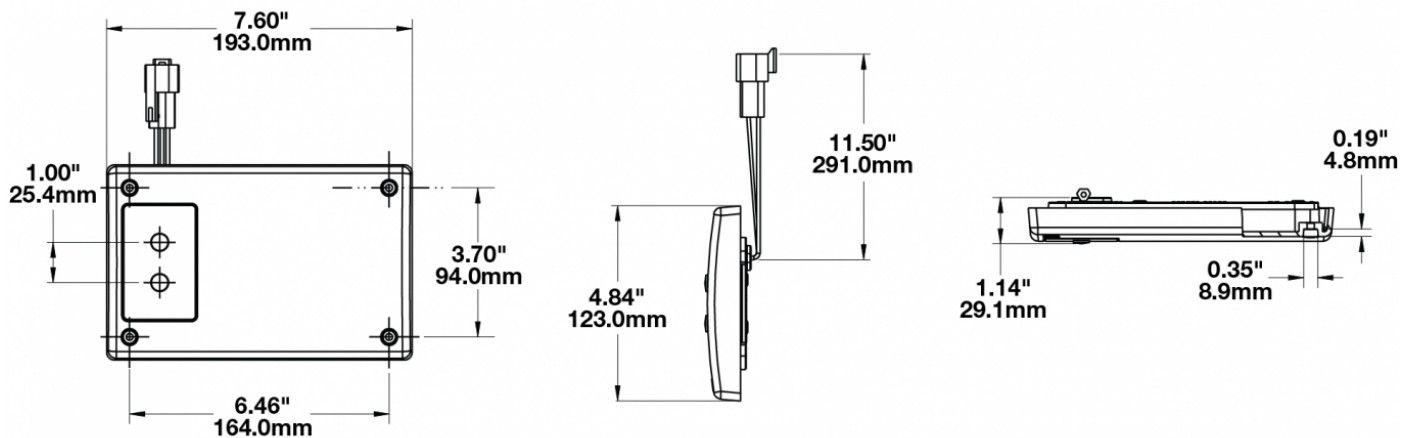

PRODUCT DIMENSIONS

Print date: 2017-06-27

© 2017 J.W. Speaker Corporation • Germantown, WI U.S.A.
www.jwspeaker.com • speaker@jwspeaker.com • 262.251.6660

J.W. SPEAKER
Engineered. Lighting. Solutions.