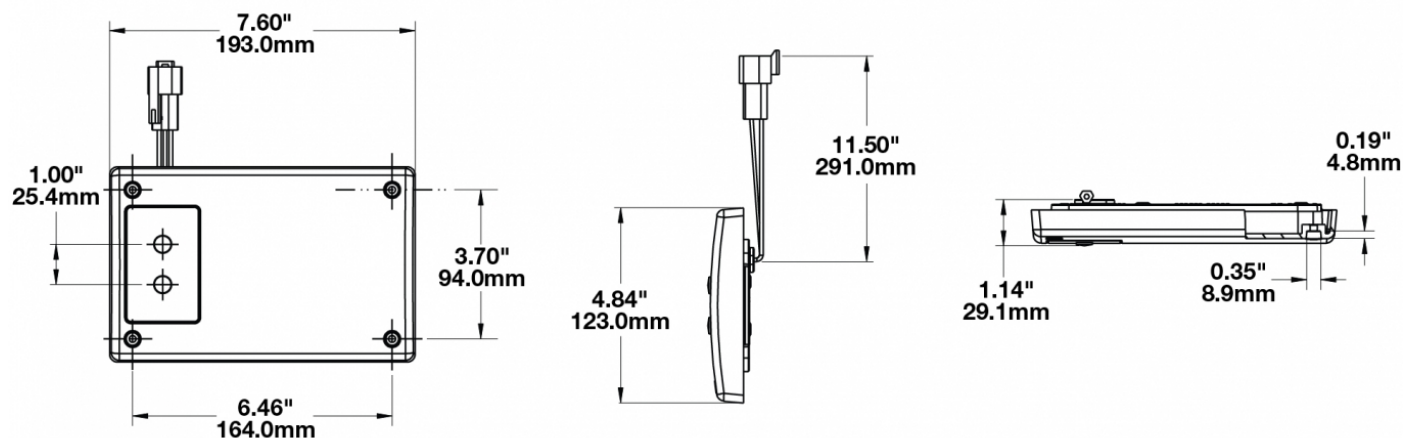

PRODUCT DIMENSIONS

Print date: 2017-10-22

© 2017 J.W. Speaker Corporation • Germantown, WI U.S.A.
www.jwspeaker.com • speaker@jwspeaker.com • 262.251.6660

J.W. SPEAKER
Engineered. Lighting. Solutions.