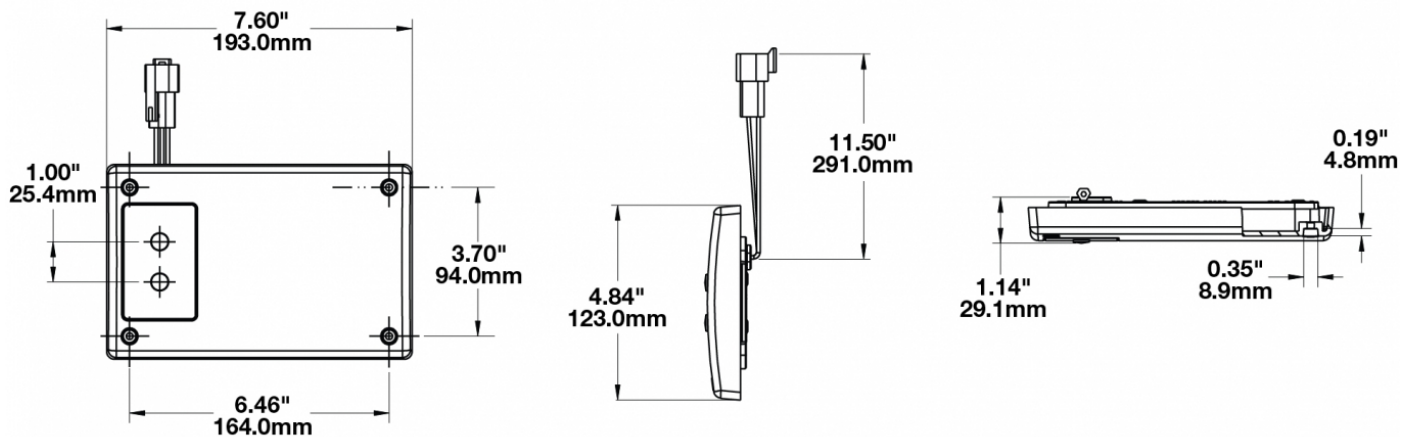

LED Dome Lights - Model 417

PRODUCT INFORMATION

Description	24V Red/White LED Dome Light with Inner Optics
Height	193.04 mm / 7.6 in
Width	122.94 mm / 4.84 in
Depth	28.96 mm / 1.14 in
Shape	Rectangular
Outer Lens Material	Acrylic
Outer Lens Color	Clear
Housing Material	Polycarbonate
Housing Color	Black
Mounting Type	Low Profile Mount
Minimum Operating Temperature	-40 °C / -40 °F
Maximum Operating Temperature	65 °C / 149 °F
Connector or Wiring	3-Pin Deutsch Socket (DT04-3P)
Mating Connector	3-Pin Deutsch Plug (DT06-3S)
Product Weight	0.62 lbs / 0.28 kgs
Shipping Weight	0.75 lbs / 0.34 kgs

PRODUCT DIMENSIONS

Print date: 2018-10-22

© 2018 J.W. Speaker Corporation • Germantown, WI U.S.A.
 www.jwspeaker.com • speaker@jwspeaker.com • 262.251.6660

LED Dome Lights - Model 417

ELECTRICAL SPECIFICATIONS

Input Voltage	24V DC
Red Wire	Power
Black Wire	Ground
Gray Wire	Door
Current Draw	0.175 (Red x 2); 0.175 (White x 4); 0.025 (White x 1)A @ 36V DC

REGULATORY STANDARDS COMPLIANCE

Buy America Standards

Eco Friendly

PHOTOMETRIC SPECIFICATIONS

Nominal LED Color Temperature	5000 K
Beam Pattern(s)	Interior - Dome Light

APPLICATIONS

Print date: 2018-10-22

© 2018 J.W. Speaker Corporation • Germantown, WI U.S.A.
 www.jwspeaker.com • speaker@jwspeaker.com • 262.251.6660