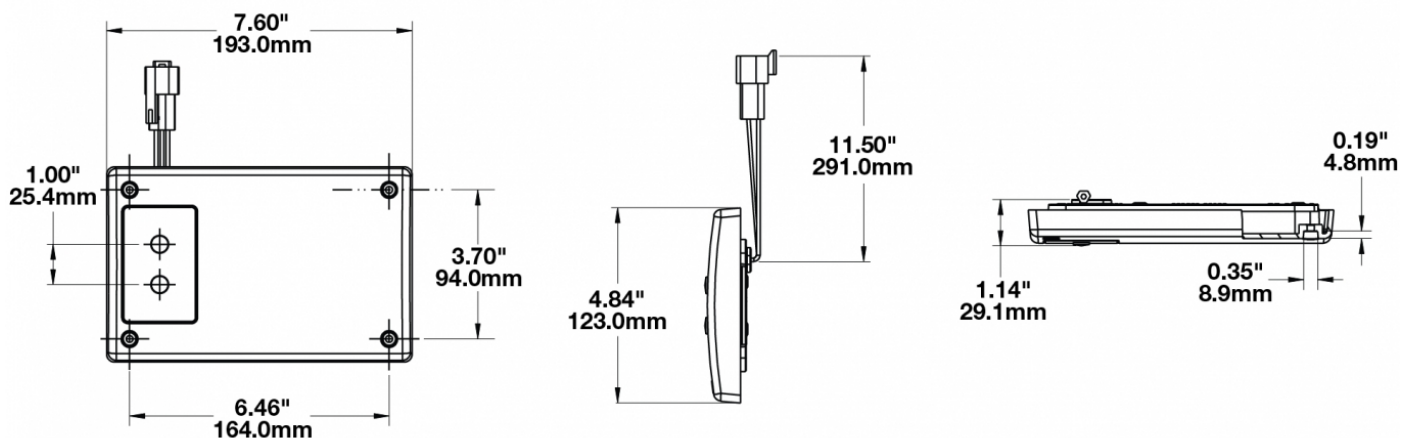

LED Dome Lights - Model 417

PRODUCT INFORMATION

| | |
|--------------------------------------|--|
| Description | 24V Red/White LED Dome Light with Inner Optics |
| Height | 193.04 mm / 7.6 in |
| Width | 122.94 mm / 4.84 in |
| Depth | 28.96 mm / 1.14 in |
| Shape | Rectangular |
| Outer Lens Material | Acrylic |
| Outer Lens Color | Clear |
| Housing Material | Polycarbonate |
| Housing Color | Black |
| Mounting Type | Low Profile Mount |
| Minimum Operating Temperature | -40 °C / -40 °F |
| Maximum Operating Temperature | 65 °C / 149 °F |
| Connector or Wiring | 3-Pin Deutsch Socket (DT04-3P) |
| Mating Connector | 3-Pin Deutsch Plug (DT06-3S) |
| Product Weight | 0.62 lbs / 0.28 kgs |

PRODUCT DIMENSIONS

Print date: 2017-08-21

© 2017 J.W. Speaker Corporation • Germantown, WI U.S.A.
 www.jwspeaker.com • speaker@jwspeaker.com • 262.251.6660

LED Dome Lights - Model 417

ELECTRICAL SPECIFICATIONS

REGULATORY STANDARDS COMPLIANCE

Buy America Standards

Eco Friendly

PHOTOMETRIC SPECIFICATIONS

| | |
|--------------------------------------|-----------------------|
| Nominal LED Color Temperature | 5000 K |
| Beam Pattern(s) | Interior - Dome Light |