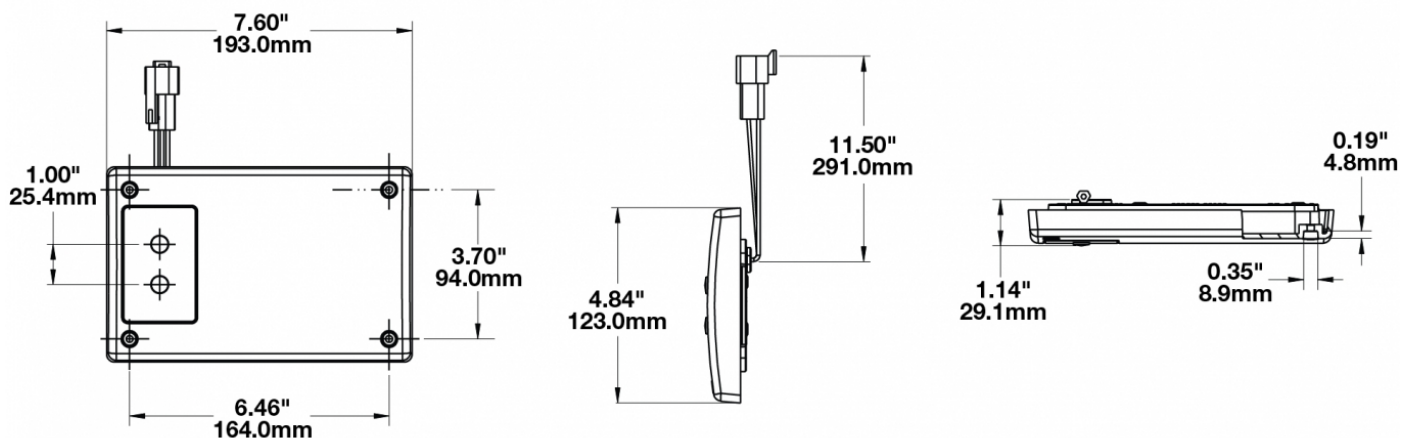

PRODUCT DIMENSIONS

Print date: 2018-07-22

© 2018 J.W. Speaker Corporation • Germantown, WI U.S.A.
www.jwspeaker.com • speaker@jwspeaker.com • 262.251.6660

J.W. SPEAKER
Engineered. Lighting. Solutions.