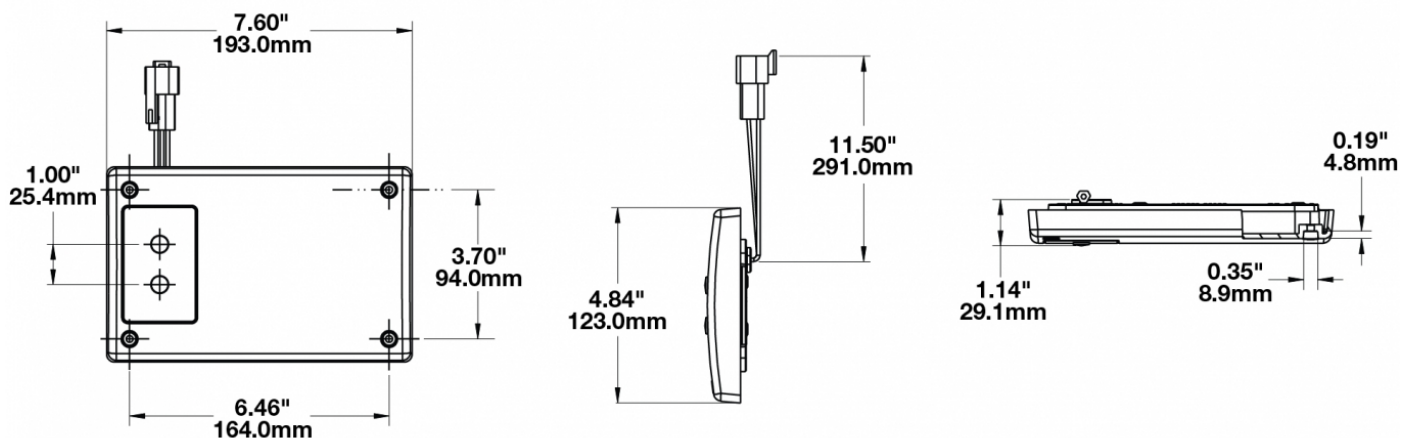

PRODUCT DIMENSIONS

Print date: 2018-02-18

© 2018 J.W. Speaker Corporation • Germantown, WI U.S.A.
www.jwspeaker.com • speaker@jwspeaker.com • 262.251.6660

J.W. SPEAKER
Engineered. Lighting. Solutions.