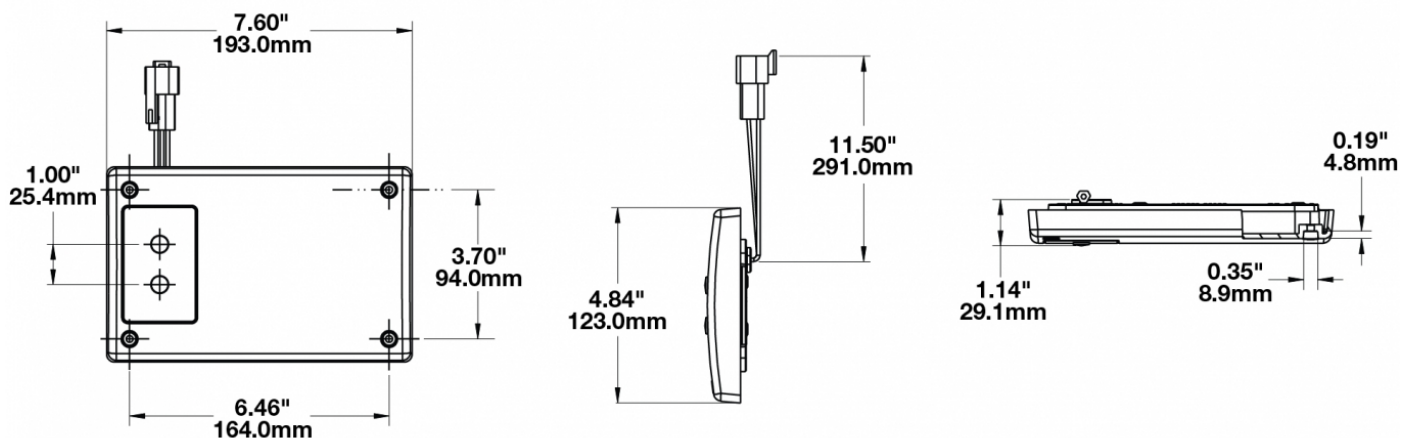

## PRODUCT INFORMATION

<b>Description</b>	24V Red/White LED Dome Light with Inner Optics
<b>Height</b>	193.04 mm / 7.6 in
<b>Width</b>	122.94 mm / 4.84 in
<b>Depth</b>	28.96 mm / 1.14 in
<b>Shape</b>	Rectangular
<b>Outer Lens Material</b>	Acrylic
<b>Outer Lens Color</b>	Clear
<b>Housing Material</b>	Polycarbonate
<b>Housing Color</b>	Black
<b>Mounting Type</b>	Low Profile Mount
<b>Minimum Operating Temperature</b>	-40 °C / -40 °F
<b>Maximum Operating Temperature</b>	65 °C / 149 °F
<b>Connector or Wiring</b>	3-Pin Deutsch Socket (DT04-3P)
<b>Mating Connector</b>	3-Pin Deutsch Plug (DT06-3S)
<b>Product Weight</b>	0.62 lbs / 0.28 kgs

## PHOTOMETRIC SPECIFICATIONS

<b>Nominal LED Color Temperature</b>	5000 K
<b>Beam Pattern(s)</b>	Interior - Dome Light