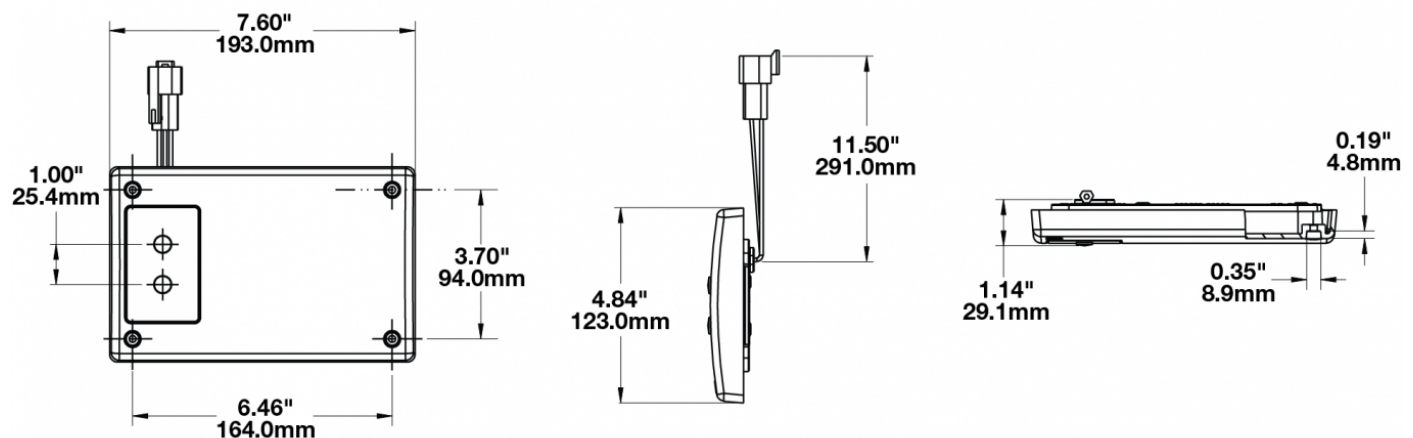

PRODUCT DIMENSIONS

Print date: 2017-06-26

© 2017 J.W. Speaker Corporation • Germantown, WI U.S.A.
www.jwspeaker.com • speaker@jwspeaker.com • 262.251.6660

J.W. SPEAKER
Engineered. Lighting. Solutions.