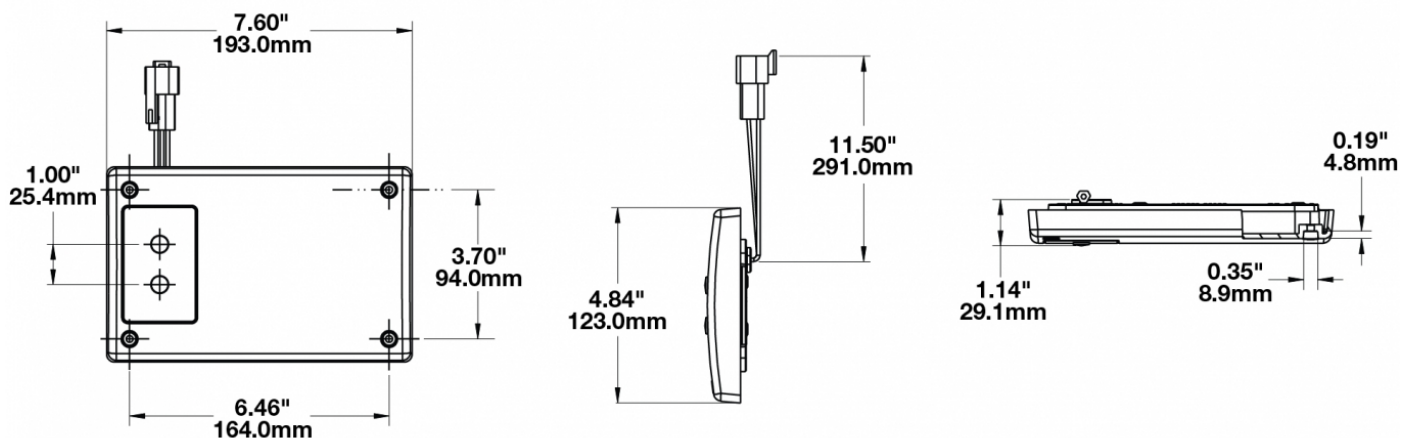

## PRODUCT INFORMATION

<b>Description</b>	12V Red/White LED Dome Light with Inner Optics
<b>Height</b>	193.04 mm / 7.6 in
<b>Width</b>	122.94 mm / 4.84 in
<b>Depth</b>	28.96 mm / 1.14 in
<b>Shape</b>	Rectangular
<b>Outer Lens Material</b>	Acrylic
<b>Outer Lens Color</b>	Clear
<b>Housing Material</b>	Polycarbonate
<b>Housing Color</b>	Black
<b>Mounting Type</b>	Low Profile Mount
<b>Minimum Operating Temperature</b>	-40 °C / -40 °F
<b>Maximum Operating Temperature</b>	65 °C / 149 °F
<b>Connector or Wiring</b>	3-Pin Deutsch Socket (DT04-3P)
<b>Mating Connector</b>	3-Pin Deutsch Plug (DT06-3S)
<b>Product Weight</b>	0.62 lbs / 0.28 kgs

## PHOTOMETRIC SPECIFICATIONS

<b>Nominal LED Color Temperature</b>	5000 K
<b>Beam Pattern(s)</b>	Interior - Dome Light