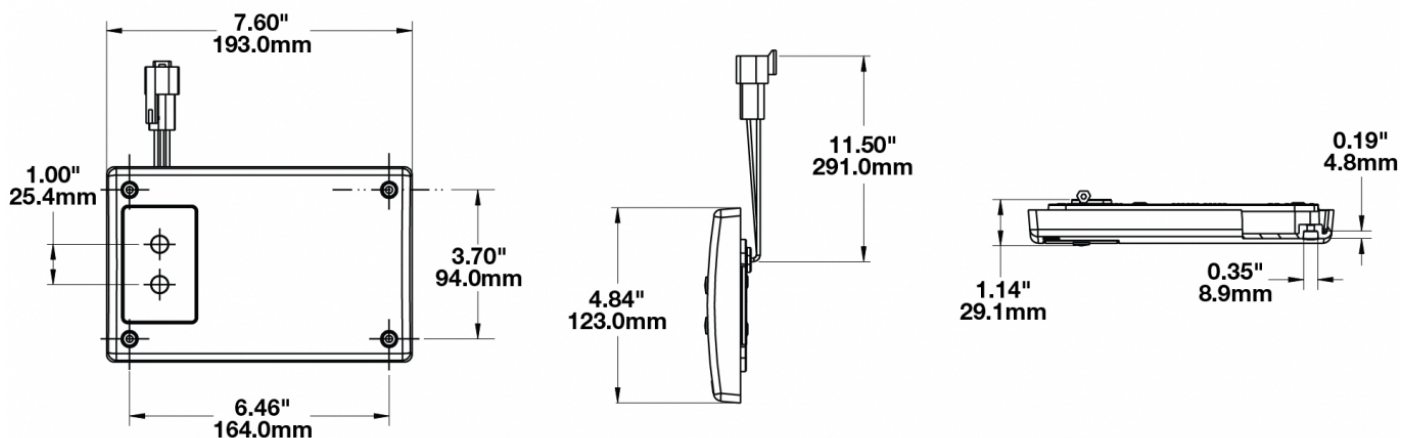

LED Dome Lights - Model 417

PRODUCT INFORMATION

Description	12V Red/White LED Dome Light with Inner Optics
Height	193.04 mm / 7.6 in
Width	122.94 mm / 4.84 in
Depth	28.96 mm / 1.14 in
Shape	Rectangular
Outer Lens Material	Acrylic
Outer Lens Color	Clear
Housing Material	Polycarbonate
Housing Color	Black
Mounting Type	Low Profile Mount
Minimum Operating Temperature	-40 °C / -40 °F
Maximum Operating Temperature	65 °C / 149 °F
Connector or Wiring	3-Pin Deutsch Socket (DT04-3P)
Mating Connector	3-Pin Deutsch Plug (DT06-3S)
Product Weight	0.62 lbs / 0.28 kgs

ELECTRICAL SPECIFICATIONS

Input Voltage	12V DC
Red Wire	Power
Black Wire	Ground
Gray Wire	Door
Current Draw	0.175A @ 12V DC (Red x 2) 0.325A @ 12V DC (White x 4) 0.025A @ 12V DC (White x 1)

REGULATORY STANDARDS COMPLIANCE

Buy America Standards

Eco Friendly

PHOTOMETRIC SPECIFICATIONS

Nominal LED Color Temperature	5000 K
Beam Pattern(s)	Interior - Dome Light

APPLICATIONS

Print date: 2017-11-23

© 2017 J.W. Speaker Corporation • Germantown, WI U.S.A.
www.jwspeaker.com • speaker@jwspeaker.com • 262.251.6660