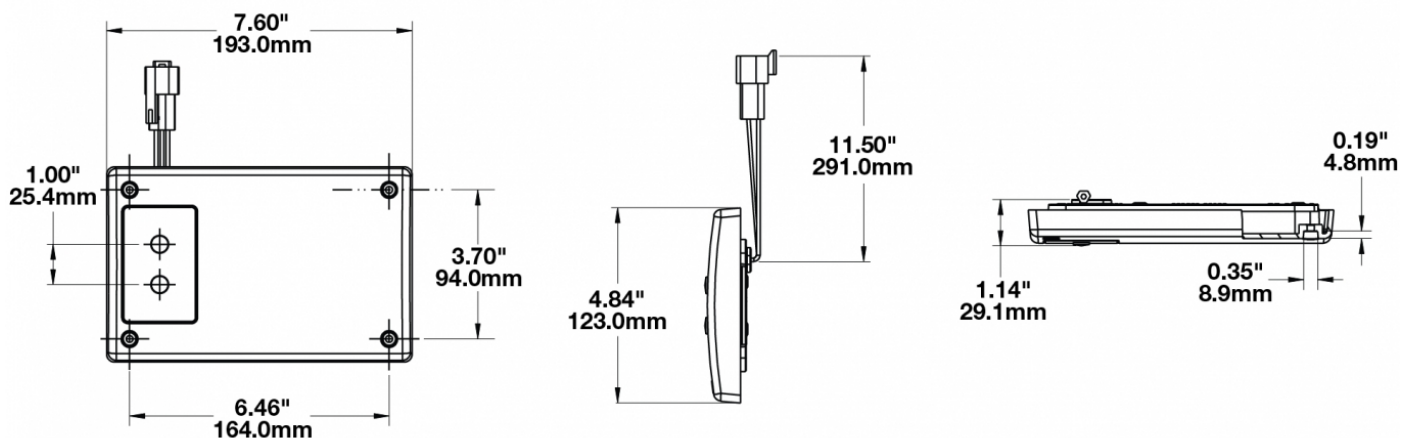

PRODUCT DIMENSIONS

Print date: 2017-09-26

© 2017 J.W. Speaker Corporation • Germantown, WI U.S.A.
www.jwspeaker.com • speaker@jwspeaker.com • 262.251.6660