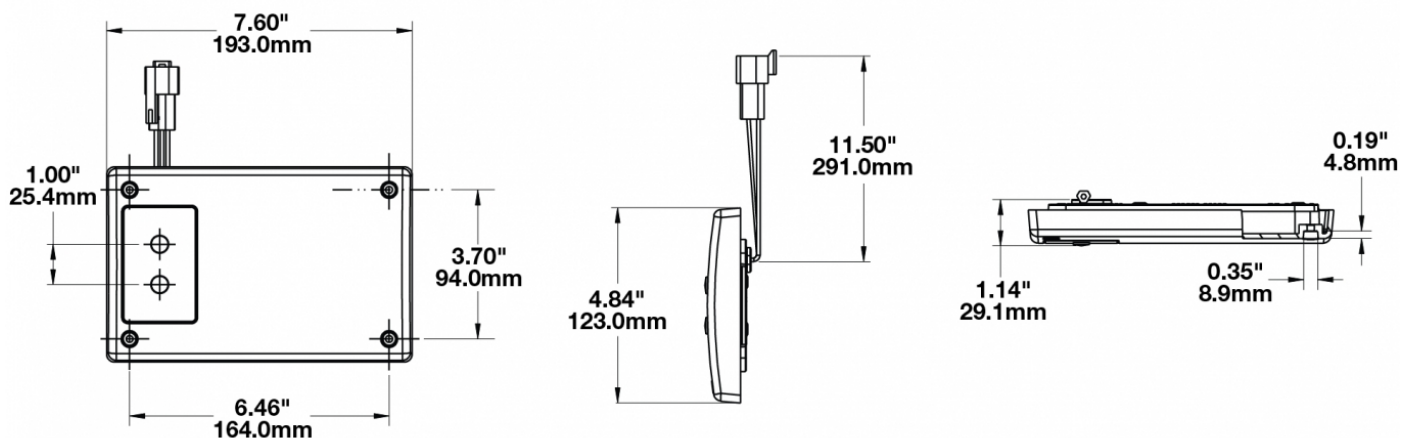

PRODUCT DIMENSIONS

Print date: 2018-04-23

© 2018 J.W. Speaker Corporation • Germantown, WI U.S.A.
www.jwspeaker.com • speaker@jwspeaker.com • 262.251.6660

J.W. SPEAKER
Engineered. Lighting. Solutions.