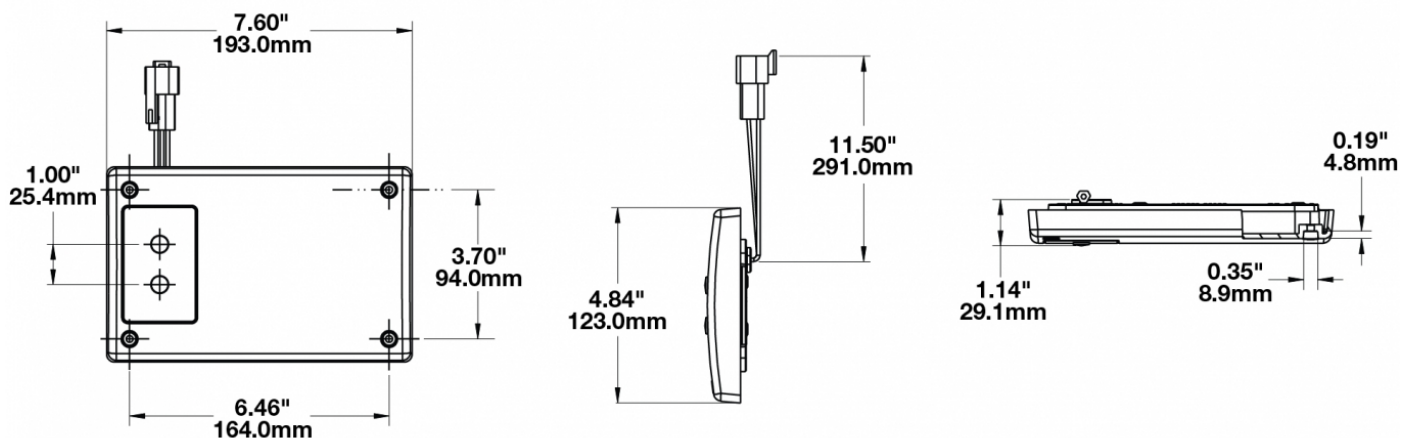

LED Dome Lights - Model 417

PRODUCT INFORMATION

Description	12V Red/White LED Dome Light with Inner Optics
Height	193.04 mm / 7.6 in
Width	122.94 mm / 4.84 in
Depth	28.96 mm / 1.14 in
Shape	Rectangular
Outer Lens Material	Acrylic
Outer Lens Color	Clear
Housing Material	Polycarbonate
Housing Color	Black
Mounting Type	Low Profile Mount
Minimum Operating Temperature	-40 °C / -40 °F
Maximum Operating Temperature	65 °C / 149 °F
Connector or Wiring	3-Pin Deutsch Socket (DT04-3P)
Mating Connector	3-Pin Deutsch Plug (DT06-3S)
Product Weight	0.62 lbs / 0.28 kgs

PRODUCT DIMENSIONS

Print date: 2017-09-26

© 2017 J.W. Speaker Corporation • Germantown, WI U.S.A.
 www.jwspeaker.com • speaker@jwspeaker.com • 262.251.6660

LED Dome Lights - Model 417

ELECTRICAL SPECIFICATIONS

Input Voltage	12V DC
Red Wire	Power
Black Wire	Ground
Gray Wire	Door
Current Draw	0.175A @ 12V DC (Red x 2) 0.325A @ 12V DC (White x 4) 0.025A @ 12V DC (White x 1)

REGULATORY STANDARDS COMPLIANCE

Buy America Standards

Eco Friendly

PHOTOMETRIC SPECIFICATIONS

Nominal LED Color Temperature	5000 K
Beam Pattern(s)	Interior - Dome Light

APPLICATIONS

Print date: 2017-09-26

© 2017 J.W. Speaker Corporation • Germantown, WI U.S.A.
www.jwspeaker.com • speaker@jwspeaker.com • 262.251.6660