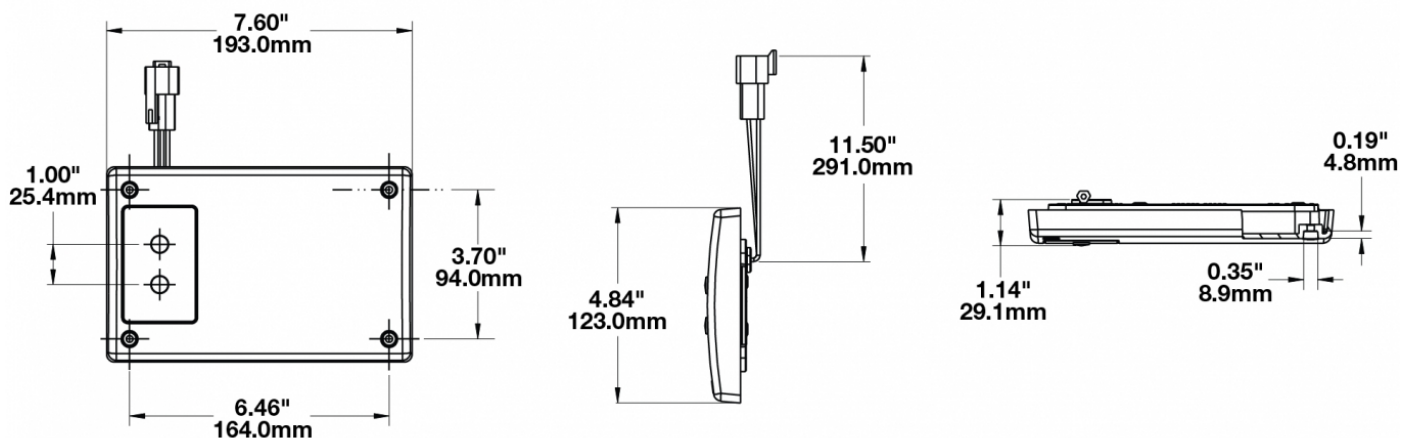

PRODUCT DIMENSIONS

Print date: 2018-06-21

© 2018 J.W. Speaker Corporation • Germantown, WI U.S.A.
www.jwspeaker.com • speaker@jwspeaker.com • 262.251.6660

J.W. SPEAKER
Engineered. Lighting. Solutions.