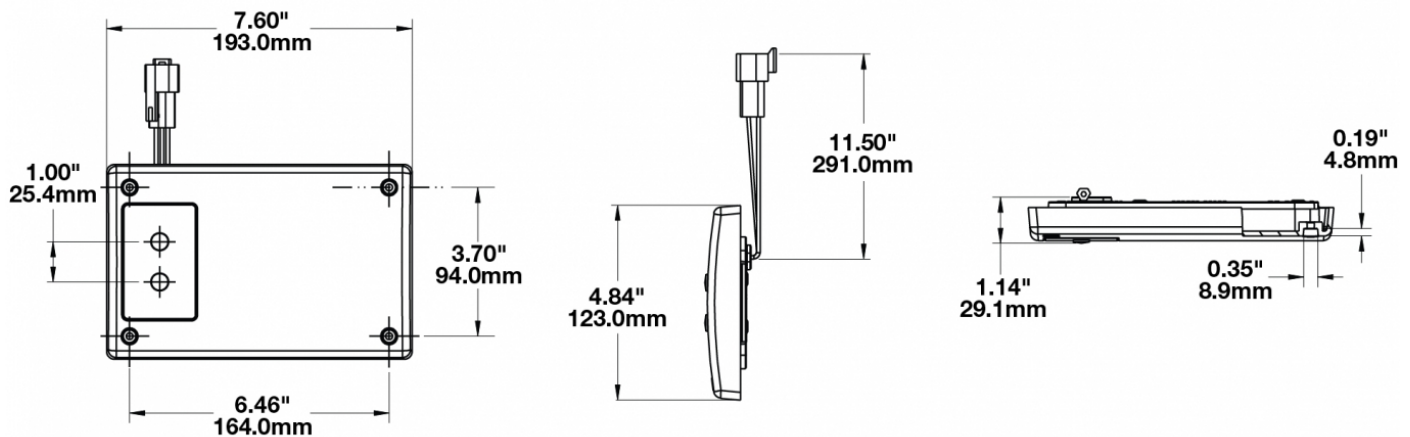

PRODUCT DIMENSIONS

Print date: 2018-11-17

© 2018 J.W. Speaker Corporation • Germantown, WI U.S.A.
www.jwspeaker.com • speaker@jwspeaker.com • 262.251.6660