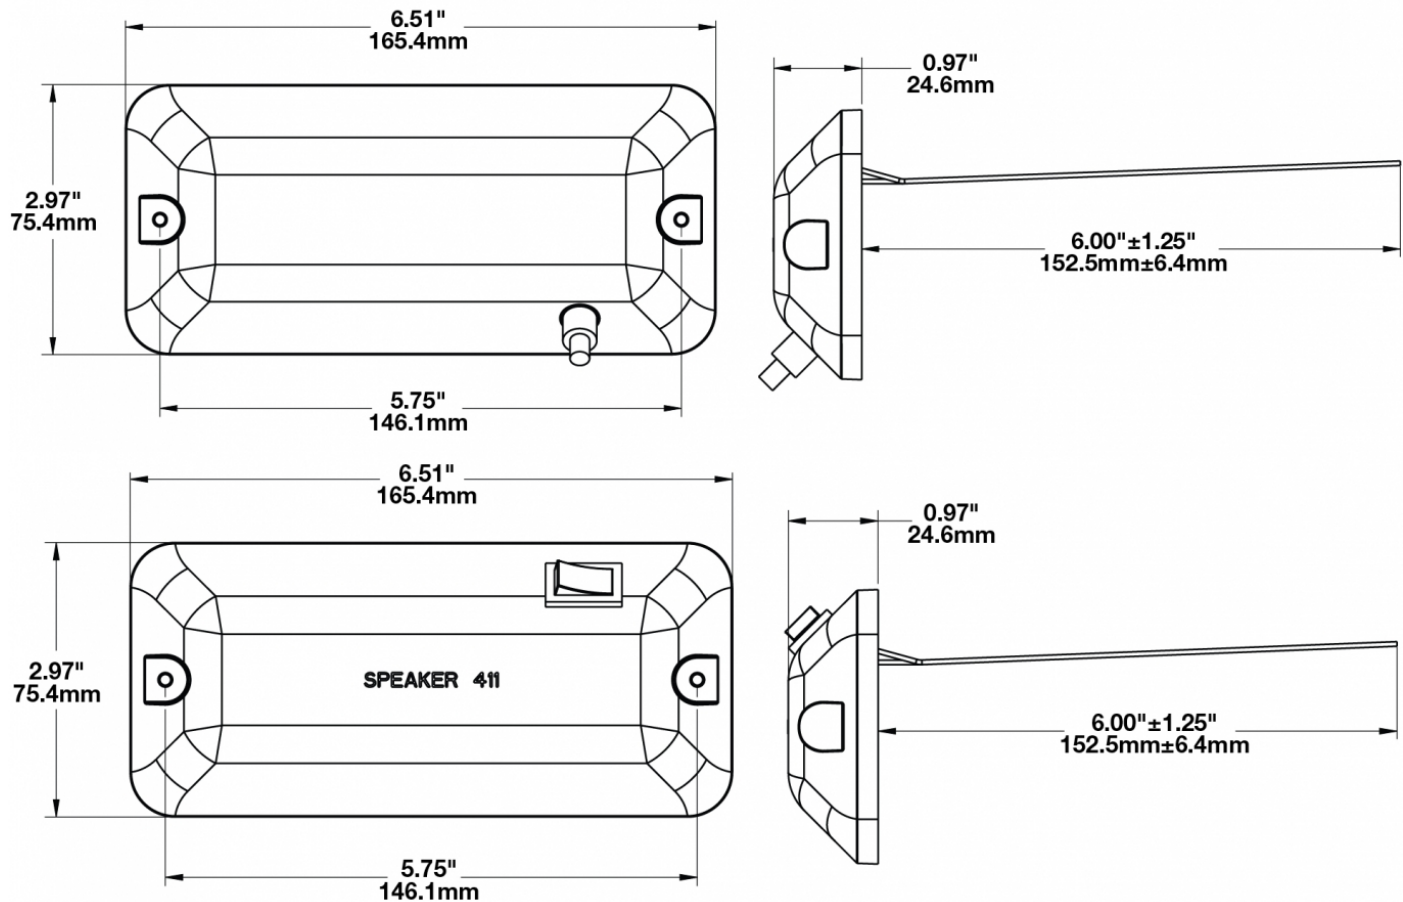

## PRODUCT INFORMATION

---

<b>Description</b>	12-24V LED Dome Light with On/Off Button
<b>Height</b>	75.44 mm / 2.97 in
<b>Width</b>	165.35 mm / 6.51 in
<b>Depth</b>	24.64 mm / 0.97 in
<b>Shape</b>	Rectangular
<b>Outer Lens Material</b>	Polycarbonate
<b>Outer Lens Color</b>	Clear
<b>Housing Material</b>	Polycarbonate
<b>Housing Color</b>	Black
<b>Mounting Hardware Description</b>	(x2) #8-32 x Phillips Taptite Mounting Screws
<b>Mounting Type</b>	Flush Mount
<b>Minimum Operating Temperature</b>	-40 °C / -40 °F
<b>Maximum Operating Temperature</b>	65 °C / 149 °F
<b>Connector or Wiring</b>	Bare Leads
<b>Product Weight</b>	0.21 lbs / 0.1 kgs
<b>Shipping Weight</b>	0.90 lbs / 0.41 kgs

## PRODUCT DIMENSIONS

## PHOTOMETRIC SPECIFICATIONS

**Nominal LED Color Temperature** 5000 K

**Beam Pattern(s)** Interior - Dome Light