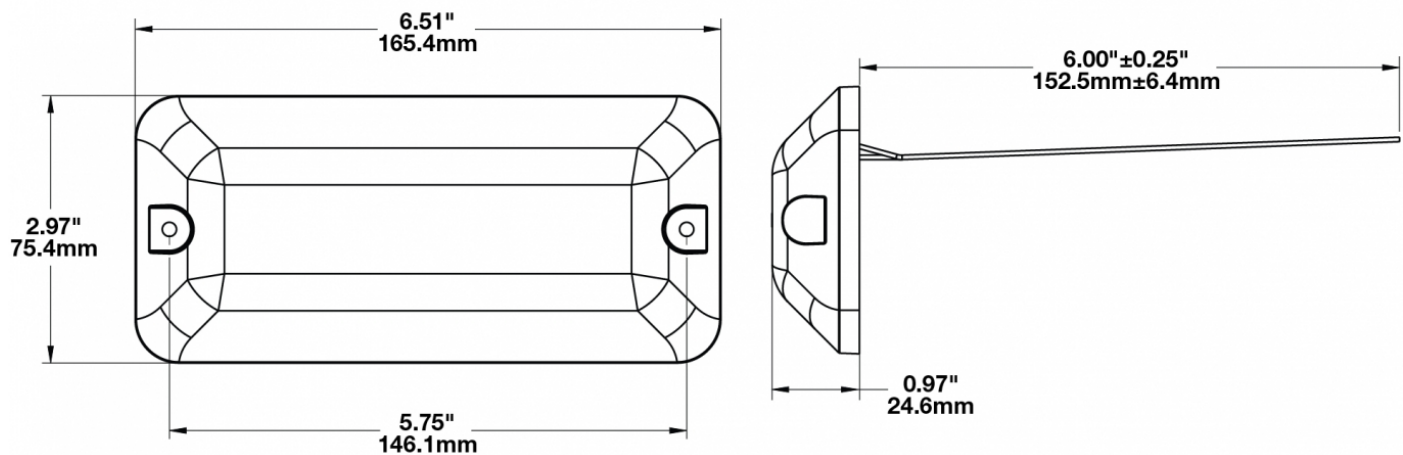

PRODUCT DIMENSIONS

Print date: 2017-06-23

© 2017 J.W. Speaker Corporation • Germantown, WI U.S.A.
www.jwspeaker.com • speaker@jwspeaker.com • 262.251.6660