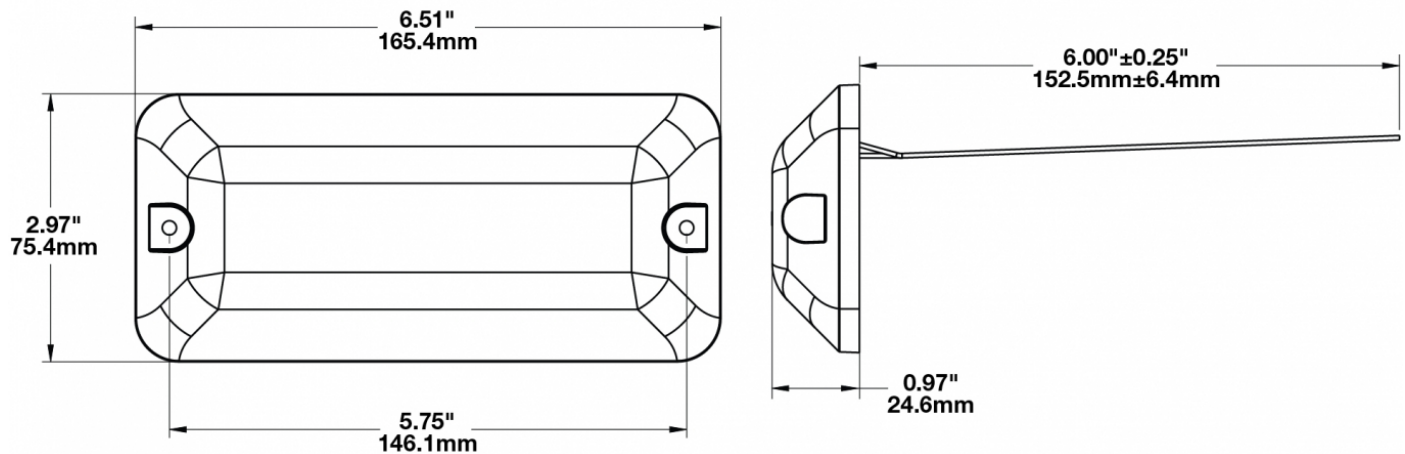

## PRODUCT INFORMATION

<b>Description</b>	12-24V LED Dome Light
<b>Height</b>	75.44 mm / 2.97 in
<b>Width</b>	165.35 mm / 6.51 in
<b>Depth</b>	24.64 mm / 0.97 in
<b>Shape</b>	Rectangular
<b>Outer Lens Material</b>	Polycarbonate
<b>Outer Lens Color</b>	Clear
<b>Housing Material</b>	Polycarbonate
<b>Housing Color</b>	Black
<b>Mounting Hardware Description</b>	(x2) #8-32 x Phillips Taptite Mounting Screws
<b>Mounting Type</b>	Flush Mount
<b>Minimum Operating Temperature</b>	-40 °C / -40 °F
<b>Maximum Operating Temperature</b>	65 °C / 149 °F
<b>Connector or Wiring</b>	MOLEX P/N 190250004
<b>Mating Connector</b>	MOLEX P/N 190170014
<b>Product Weight</b>	0.21 lbs / 0.1 kgs
<b>Shipping Weight</b>	0.90 lbs / 0.41 kgs

## PRODUCT DIMENSIONS

## PHOTOMETRIC SPECIFICATIONS

---

**Nominal LED Color Temperature** 5000 K  
**Beam Pattern(s)** Interior - Dome Light