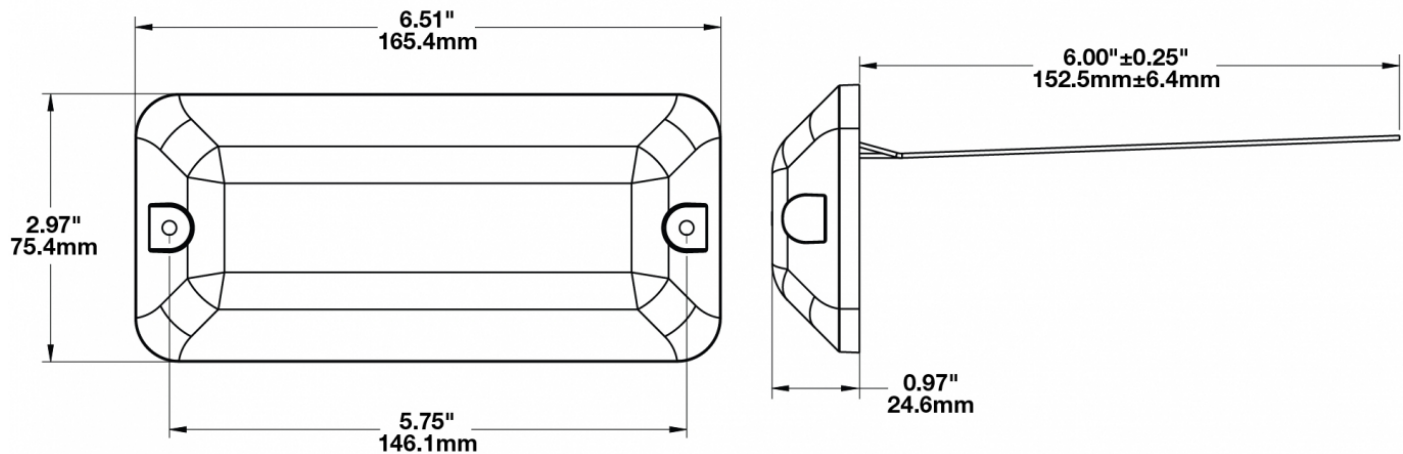

LED Dome Lights - Model 410

PRODUCT DIMENSIONS

ELECTRICAL SPECIFICATIONS

Input Voltage	12-24V DC
Operating Voltage	9-32V DC
Transient Spike Protection	150V Peak @ 1 HZ-100 Pulses
Red Wire	Positive
Black Wire	Negative
Current Draw	0.14A @ 12V DC 0.09A @ 24V DC