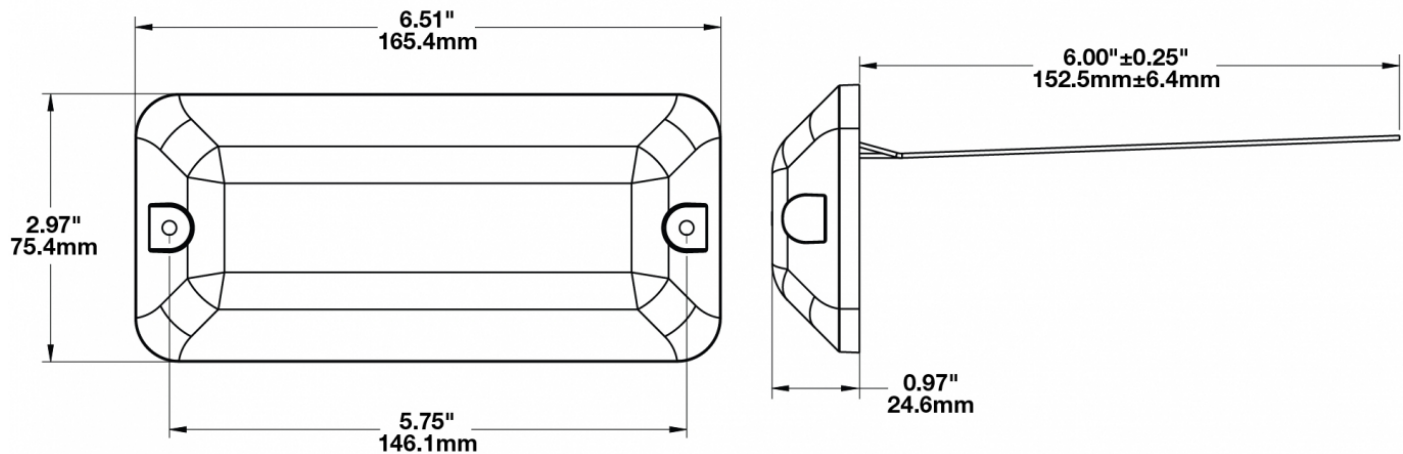

LED Dome Lights - Model 410

PRODUCT INFORMATION

| | |
|--------------------------------------|---|
| Description | 12-24V LED Dome Light |
| Height | 75.44 mm / 2.97 in |
| Width | 165.35 mm / 6.51 in |
| Depth | 24.64 mm / 0.97 in |
| Shape | Rectangular |
| Outer Lens Material | Polycarbonate |
| Outer Lens Color | Clear |
| Housing Material | Polycarbonate |
| Housing Color | Black |
| Mounting Hardware Description | (x2) #8-32 x Phillips Taptite Mounting Screws |
| Mounting Type | Flush Mount |
| Minimum Operating Temperature | -40 °C / -40 °F |
| Maximum Operating Temperature | 65 °C / 149 °F |
| Connector or Wiring | MOLEX P/N 190250004 |
| Mating Connector | MOLEX P/N 190170014 |
| Product Weight | 0.21 lbs / 0.1 kgs |
| Shipping Weight | 0.90 lbs / 0.41 kgs |

PRODUCT DIMENSIONS

ELECTRICAL SPECIFICATIONS

| | |
|-----------------------------------|----------------------------------|
| Input Voltage | 12-24V DC |
| Operating Voltage | 9-32V DC |
| Transient Spike Protection | 150V Peak @ 1 HZ-100 Pulses |
| Red Wire | Positive |
| Black Wire | Negative |
| Current Draw | 0.14A @ 12V DC 0.09A @ 24V DC |

LED Dome Lights - Model 410

PHOTOMETRIC SPECIFICATIONS

Nominal LED Color Temperature 5000 K
Beam Pattern(s) Interior - Dome Light

APPLICATIONS

Print date: 2018-02-22

© 2018 J.W. Speaker Corporation • Germantown, WI U.S.A.
www.jwspeaker.com • speaker@jwspeaker.com • 262.251.6660