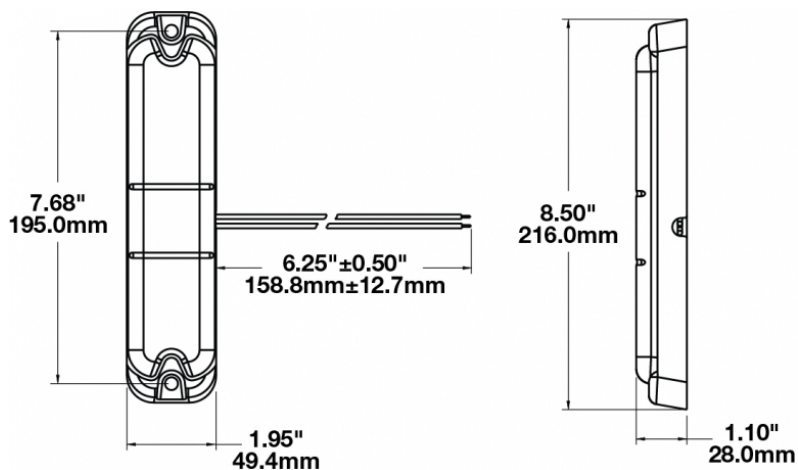

LED Dome Light - Model 282

PRODUCT INFORMATION

Description	12-24V LED Dome Light
Height	215.90 mm / 8.5 in
Width	49.53 mm / 1.95 in
Depth	27.94 mm / 1.1 in
Shape	Rectangular
Outer Lens Material	Acrylic
Outer Lens Color	Clear
Housing Material	ABS
Housing Color	Black
Mounting Type	Low Profile Mount
Minimum Operating Temperature	-40 °C / -40 °F
Maximum Operating Temperature	65 °C / 149 °F
Connector or Wiring	Optional 2-Pin Deutsch Socket (DT04-2P); 3-Pin Deutsch Socket (DT04-3P)
Mating Connector	Optional 2-Pin Deutsch Plug (DT06-2S); 3-Pin Deutsch Plug (DT06-3S)
Product Weight	0.30 lbs / 0.14 kgs

PRODUCT DIMENSIONS

Print date: 2018-02-20

© 2018 J.W. Speaker Corporation • Germantown, WI U.S.A.
 www.jwspeaker.com • speaker@jwspeaker.com • 262.251.6660

LED Dome Light - Model 282

ELECTRICAL SPECIFICATIONS

Input Voltage	12-24V DC
Red Wire	Positive
Black Wire	Negative

REGULATORY STANDARDS COMPLIANCE

Buy America Standards
IEC IP66

Eco Friendly

PHOTOMETRIC SPECIFICATIONS

Nominal LED Color Temperature	5000 K
Beam Pattern(s)	Interior - Dome Light