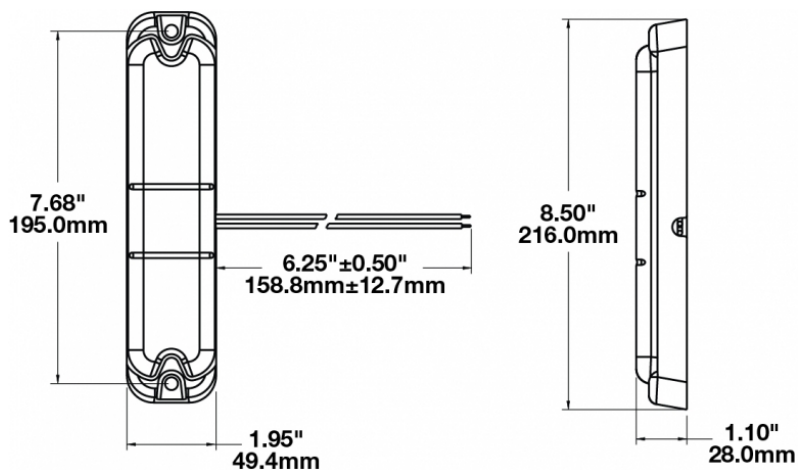

PRODUCT DIMENSIONS

Print date: 2017-11-25

© 2017 J.W. Speaker Corporation • Germantown, WI U.S.A.
www.jwspeaker.com • speaker@jwspeaker.com • 262.251.6660