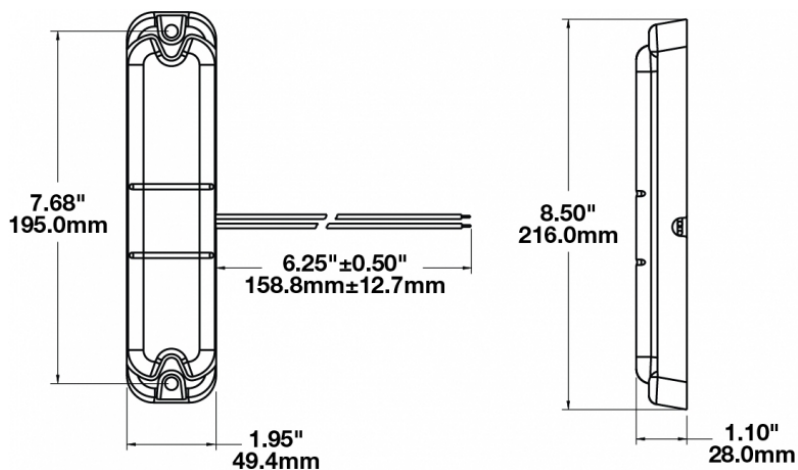

LED Dome Light - Model 282

PRODUCT INFORMATION

Description	12-24V LED Dome Light
Height	215.90 mm / 8.5 in
Width	49.53 mm / 1.95 in
Depth	27.94 mm / 1.1 in
Shape	Rectangular
Outer Lens Material	Acrylic
Outer Lens Color	Clear
Housing Material	ABS
Housing Color	Black
Mounting Type	Low Profile Mount
Minimum Operating Temperature	-40 °C / -40 °F
Maximum Operating Temperature	65 °C / 149 °F
Connector or Wiring	Optional 2-Pin Deutsch Socket (DT04-2P); 3-Pin Deutsch Socket (DT04-3P)
Mating Connector	Optional 2-Pin Deutsch Plug (DT06-2S); 3-Pin Deutsch Plug (DT06-3S)
Product Weight	0.30 lbs / 0.14 kgs

PRODUCT DIMENSIONS

Print date: 2017-07-24

© 2017 J.W. Speaker Corporation • Germantown, WI U.S.A.
 www.jwspeaker.com • speaker@jwspeaker.com • 262.251.6660

LED Dome Light - Model 282

ELECTRICAL SPECIFICATIONS

Input Voltage	12-24V DC
Red Wire	Positive
Black Wire	Negative

REGULATORY STANDARDS COMPLIANCE

Buy America Standards
IEC IP66

Eco Friendly

PHOTOMETRIC SPECIFICATIONS

Nominal LED Color Temperature	5000 K
Beam Pattern(s)	Interior - Dome Light