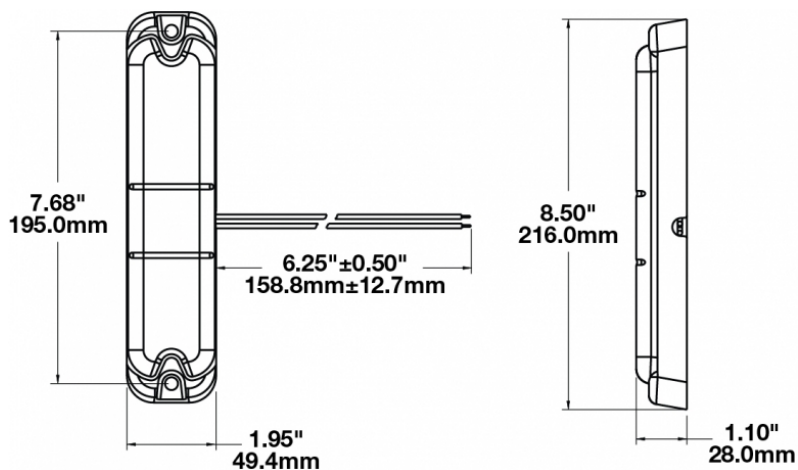

PRODUCT DIMENSIONS

Print date: 2017-09-26

© 2017 J.W. Speaker Corporation • Germantown, WI U.S.A.
www.jwspeaker.com • speaker@jwspeaker.com • 262.251.6660