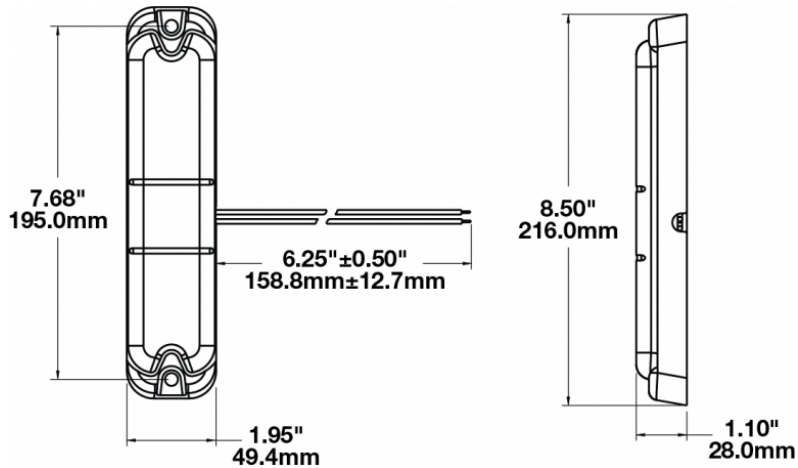

## PRODUCT INFORMATION

---

|                                      |   |
|--------------------------------------|---|
| <b>Description</b>                   | 12-24V LED Dome Light   |
| <b>Height</b>                        | 215.90 mm / 8.5 in  |
| <b>Width</b>                         | 49.53 mm / 1.95 in  |
| <b>Depth</b>                         | 27.94 mm / 1.1 in   |
| <b>Shape</b>                         | Rectangular   |
| <b>Outer Lens Material</b>           | Acrylic   |
| <b>Outer Lens Color</b>              | Clear   |
| <b>Housing Material</b>              | ABS   |
| <b>Housing Color</b>                 | Black   |
| <b>Mounting Type</b>                 | Low Profile Mount   |
| <b>Minimum Operating Temperature</b> | -40 °C / -40 °F   |
| <b>Maximum Operating Temperature</b> | 65 °C / 149 °F  |
| <b>Connector or Wiring</b>           | Optional 2-Pin Deutsch Socket (DT04-2P); 3-Pin Deutsch Socket (DT04-3P) |
| <b>Mating Connector</b>              | Optional 2-Pin Deutsch Plug (DT06-2S); 3-Pin Deutsch Plug (DT06-3S)     |
| <b>Product Weight</b>                | 0.30 lbs / 0.14 kgs   |
| <b>Shipping Weight</b>               | 5.40 lbs / 2.45 kgs   |

## PRODUCT DIMENSIONS

## PHOTOMETRIC SPECIFICATIONS

---

**Nominal LED Color Temperature** 5000 K  
**Beam Pattern(s)** Interior - Dome Light