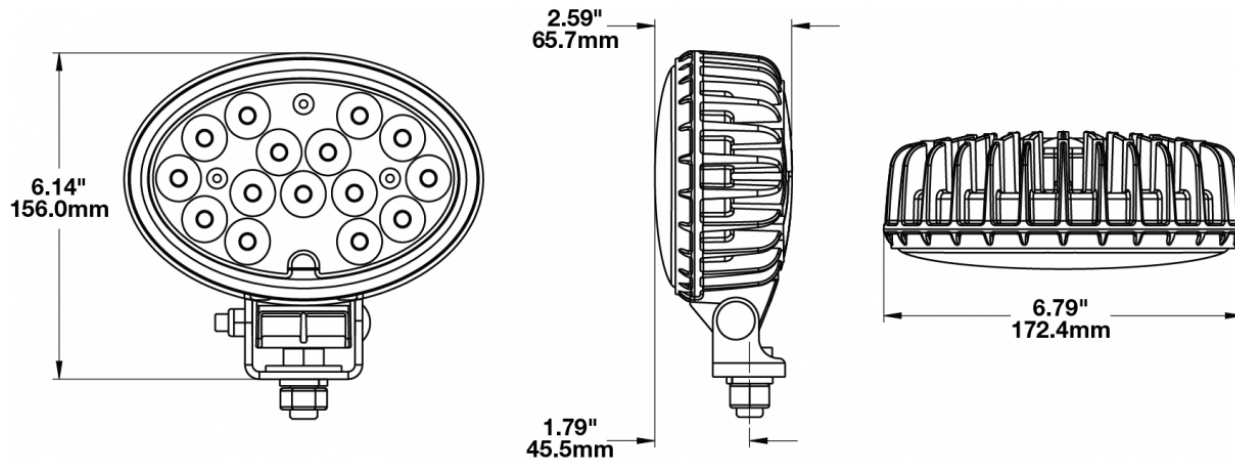

LED Work Lights – Model 7150

PRODUCT INFORMATION

Description	7150F-12/24V Glass Flood
Product Weight	2.20 lbs / 1 kgs
Shipping Weight	2.20 lbs / 1 kgs

PRODUCT DIMENSIONS

Print date: 2018-04-19

© 2018 J.W. Speaker Corporation • Germantown, WI U.S.A.
www.jwspeaker.com • speaker@jwspeaker.com • 262.251.6660

LED Work Lights – Model 7150

REGULATORY STANDARDS COMPLIANCE

CISPR 12
IEC IP69K

CISPR 22
SAE J1113-13

PHOTOMETRIC SPECIFICATIONS

Raw Lumen Output 5,400
Effective Lumen Output 4,500

RELATED PRODUCTS

Part Number
1801571
12-24V LED Work Light
with Polycarbonate
Lens & Trapezoid
Beam Pattern

Part Number
1801581
12-24V LED Work Light
with Polycarbonate
Lens & Flood Beam
Pattern

Part Number
1801621
12-24V LED Work Light
with Polycarbonate
Lens & Spot Beam
Pattern

Part Number
1801781
12-24V LED Work Light
with Glass Lens &
Trapezoid Beam
Pattern