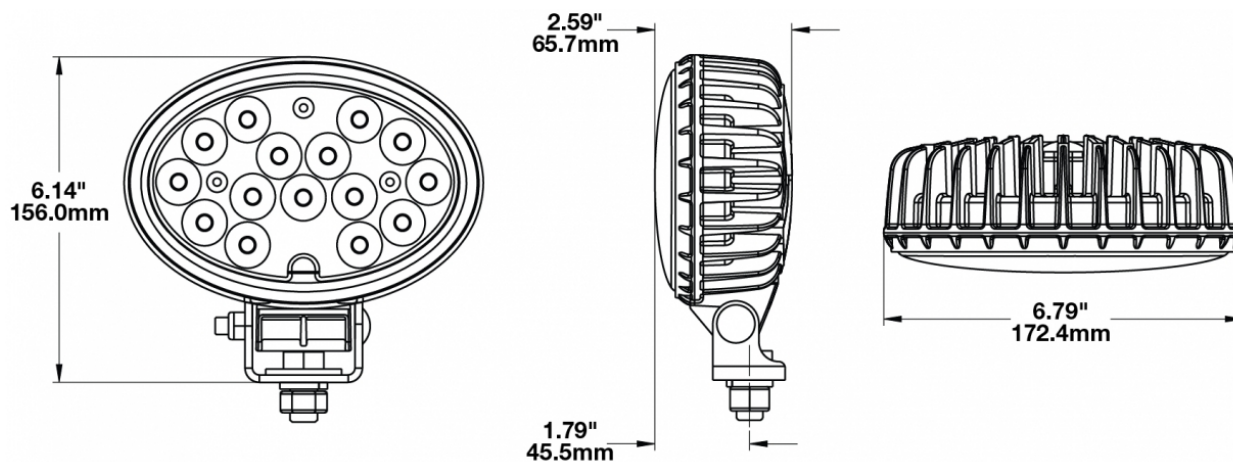

PRODUCT DIMENSIONS

Print date: 2018-02-19

© 2018 J.W. Speaker Corporation • Germantown, WI U.S.A.
www.jwspeaker.com • speaker@jwspeaker.com • 262.251.6660

J.W. SPEAKER
Engineered. Lighting. Solutions.