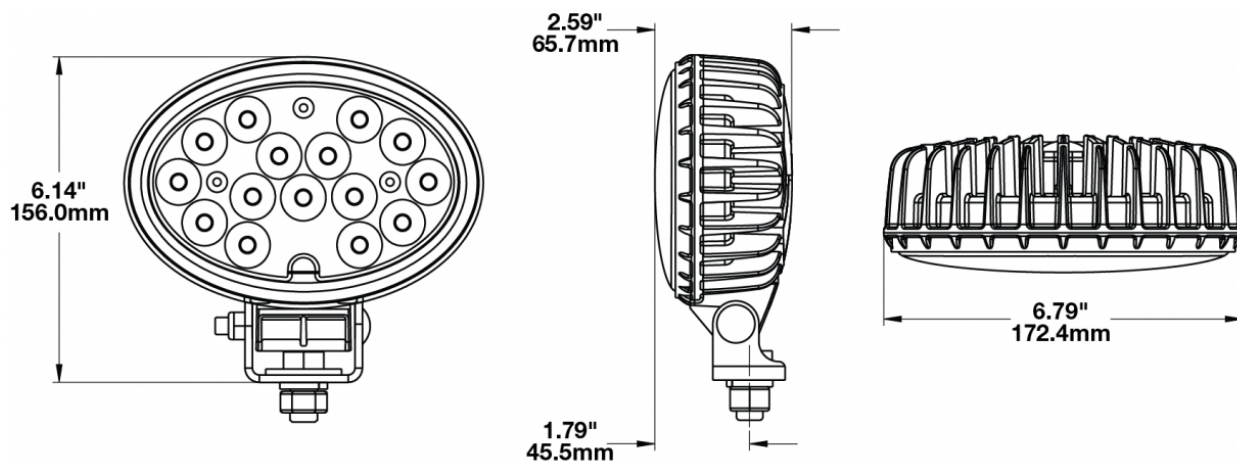

PRODUCT DIMENSIONS

Print date: 2017-11-25

© 2017 J.W. Speaker Corporation • Germantown, WI U.S.A.
www.jwspeaker.com • speaker@jwspeaker.com • 262.251.6660

J.W. SPEAKER
Engineered. Lighting. Solutions.