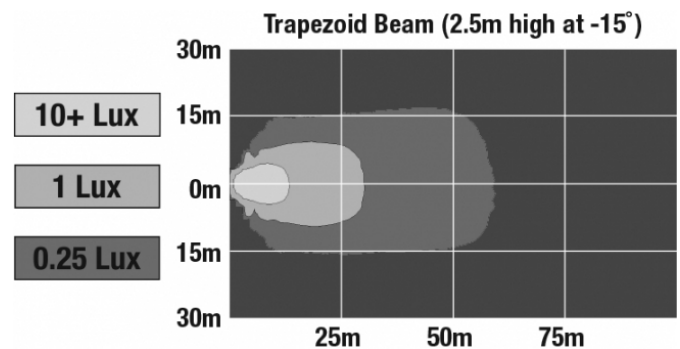

## PHOTOMETRIC SPECIFICATIONS

<b>Raw Lumen Output</b>	5,400
<b>Effective Lumen Output</b>	4,500
<b>Nominal LED Color Temperature</b>	5000 K
<b>Beam Pattern(s)</b>	Forward Lighting - Trapezoid

Print date: 2018-11-17