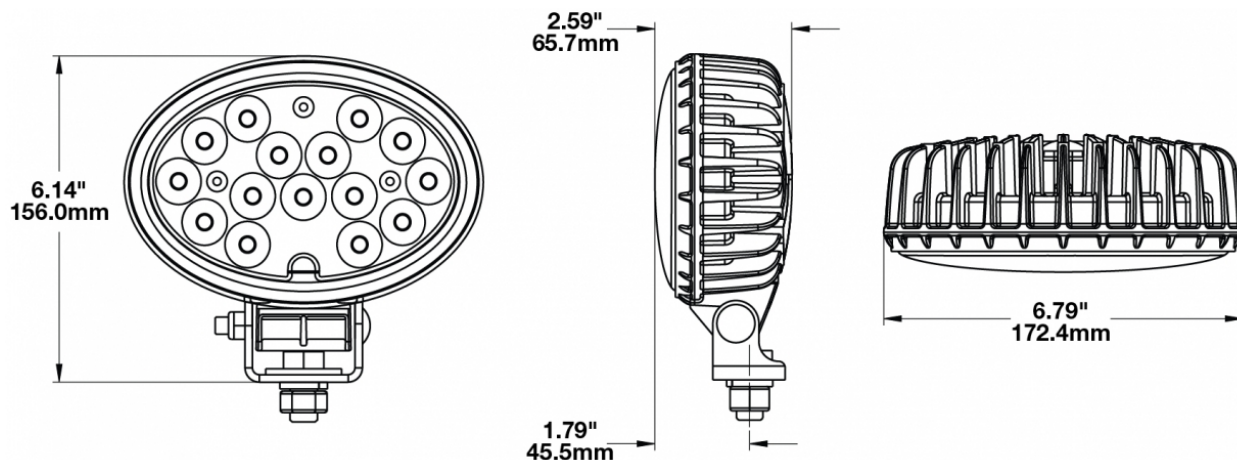

PRODUCT DIMENSIONS

Print date: 2017-05-29

© 2017 J.W. Speaker Corporation • Germantown, WI U.S.A.
www.jwspeaker.com • speaker@jwspeaker.com • 262.251.6660

J.W. SPEAKER
Engineered. Lighting. Solutions.