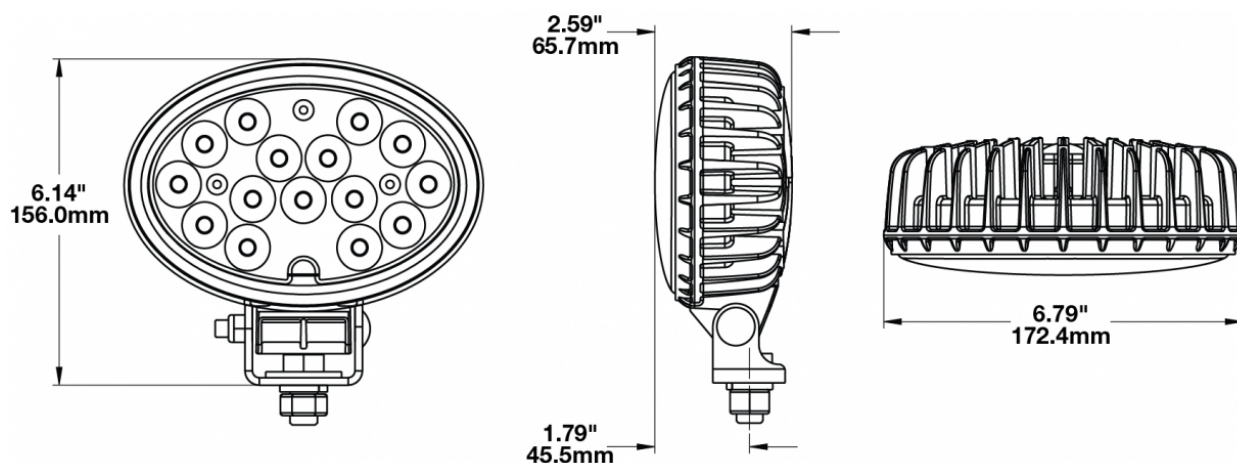

PRODUCT DIMENSIONS

Print date: 2018-02-19

© 2018 J.W. Speaker Corporation • Germantown, WI U.S.A.
www.jwspeaker.com • speaker@jwspeaker.com • 262.251.6660

J.W. SPEAKER
Engineered. Lighting. Solutions.