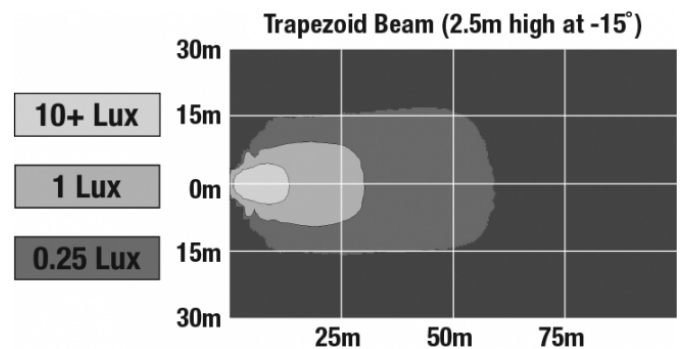

## PHOTOMETRIC SPECIFICATIONS

<b>Raw Lumen Output</b>	5,400
<b>Effective Lumen Output</b>	4,500
<b>Nominal LED Color Temperature</b>	5000 K
<b>Beam Pattern(s)</b>	Forward Lighting - Trapezoid

Print date: 2018-02-19