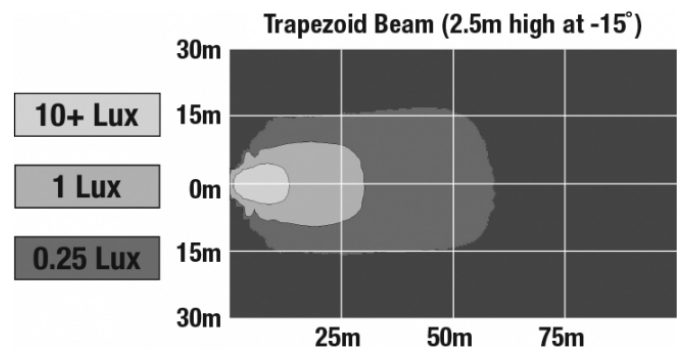

## PHOTOMETRIC SPECIFICATIONS

<b>Raw Lumen Output</b>	5,400
<b>Effective Lumen Output</b>	4,500
<b>Nominal LED Color Temperature</b>	5000 K
<b>Beam Pattern(s)</b>	Forward Lighting - Trapezoid

Print date: 2018-06-19