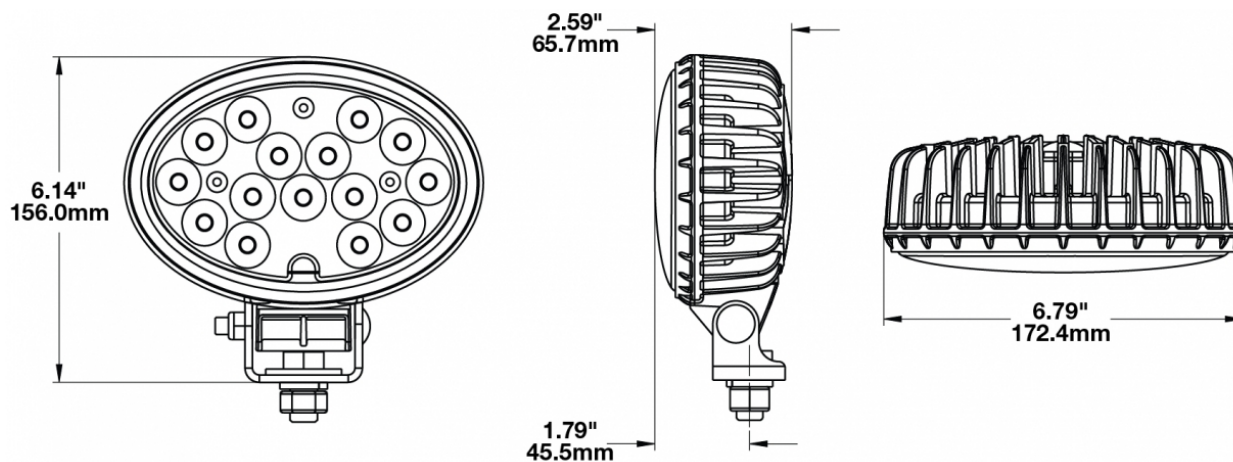

PRODUCT DIMENSIONS

Print date: 2018-11-17

© 2018 J.W. Speaker Corporation • Germantown, WI U.S.A.
www.jwspeaker.com • speaker@jwspeaker.com • 262.251.6660

J.W. SPEAKER
Engineered. Lighting. Solutions.