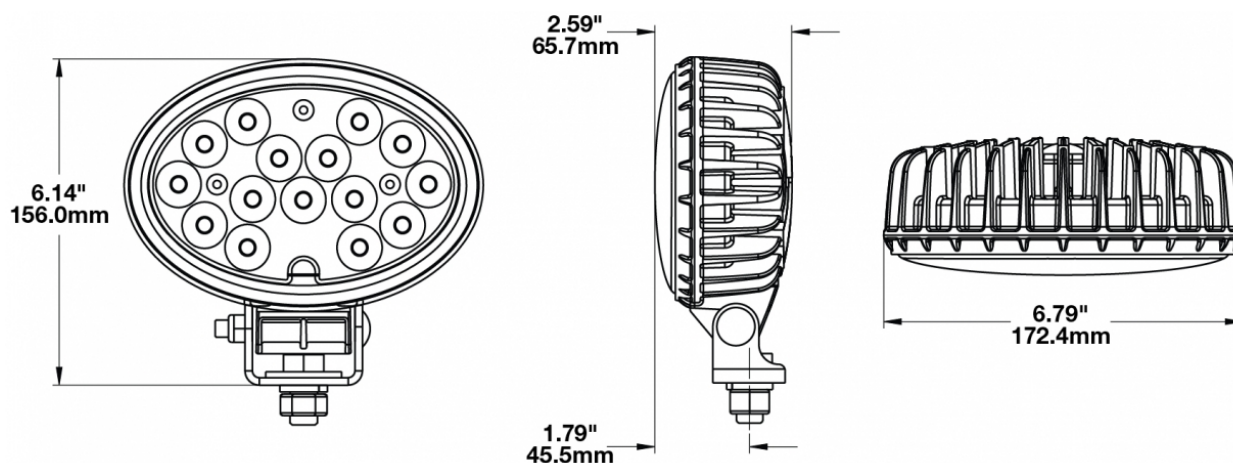

PRODUCT DIMENSIONS

Print date: 2018-06-19

© 2018 J.W. Speaker Corporation • Germantown, WI U.S.A.
www.jwspeaker.com • speaker@jwspeaker.com • 262.251.6660

J.W. SPEAKER
Engineered. Lighting. Solutions.