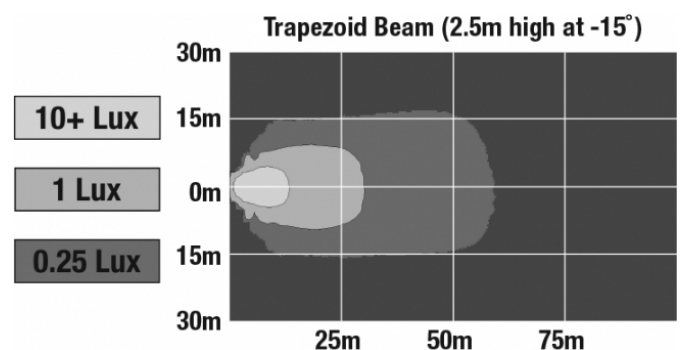

## PHOTOMETRIC SPECIFICATIONS

<b>Raw Lumen Output</b>	5,400
<b>Effective Lumen Output</b>	4,500
<b>Nominal LED Color Temperature</b>	5000 K
<b>Beam Pattern(s)</b>	Forward Lighting - Trapezoid

Print date: 2017-05-29