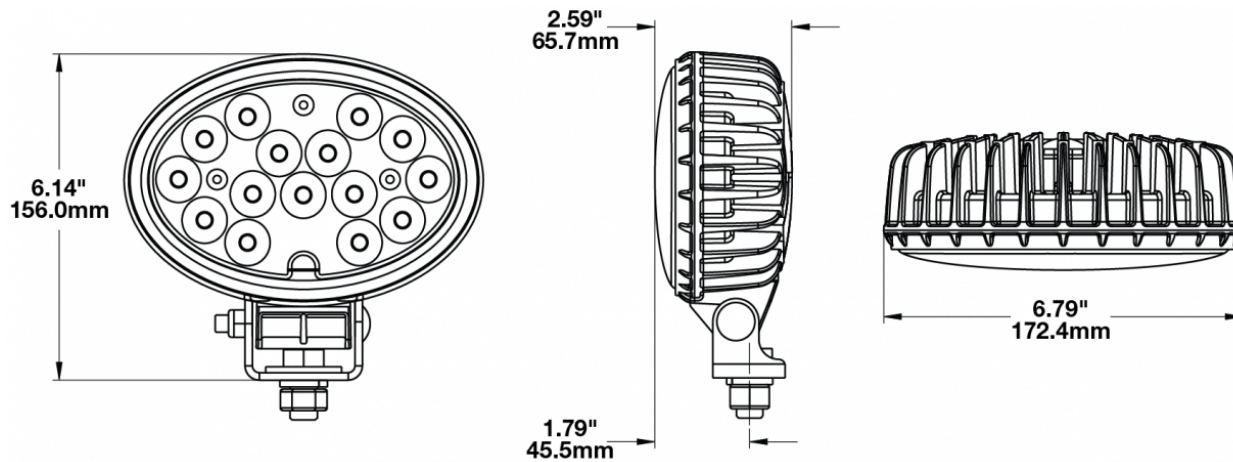

LED Work Lights – Model 7150

PRODUCT INFORMATION

Description	12-24V LED Work Light with Polycarbonate Lens & Spot Beam Pattern
Height	155.96 mm / 6.14 in
Width	172.47 mm / 6.79 in
Depth	77.11 mm / 3.04 in
Shape	Oval
Outer Lens Material	Polycarbonate
Outer Lens Color	Clear
Housing Material	Die-Cast Aluminum
Housing Color	Black
Mounting Hardware Description	(x1) 1/2"-13 x 1"
Minimum Operating Temperature	-40 °C / -40 °F
Maximum Operating Temperature	65 °C / 149 °F
Connector or Wiring	Deutsch DT04-2P
Mating Connector	Deutsch DT06-2S
Product Weight	2.10 lbs / 0.95 kgs
Shipping Weight	2.10 lbs / 0.95 kgs

PRODUCT DIMENSIONS

ELECTRICAL SPECIFICATIONS

Input Voltage	12-24V DC
Operating Voltage	10-32V DC
Transient Spike Protection	330V Peak @ 1 HZ-100 Pulses
Red Wire	Power - Positive
Black Wire	Ground - Negative
Current Draw	5.50A @ 12V DC 3.20A @ 24V DC

J.W. SPEAKER
Engineered. Lighting. Solutions.

LED Work Lights – Model 7150

PHOTOMETRIC SPECIFICATIONS

Raw Lumen Output	5,400
Effective Lumen Output	4,500
Nominal LED Color Temperature	5000 K
Beam Pattern(s)	Forward Lighting - Spot