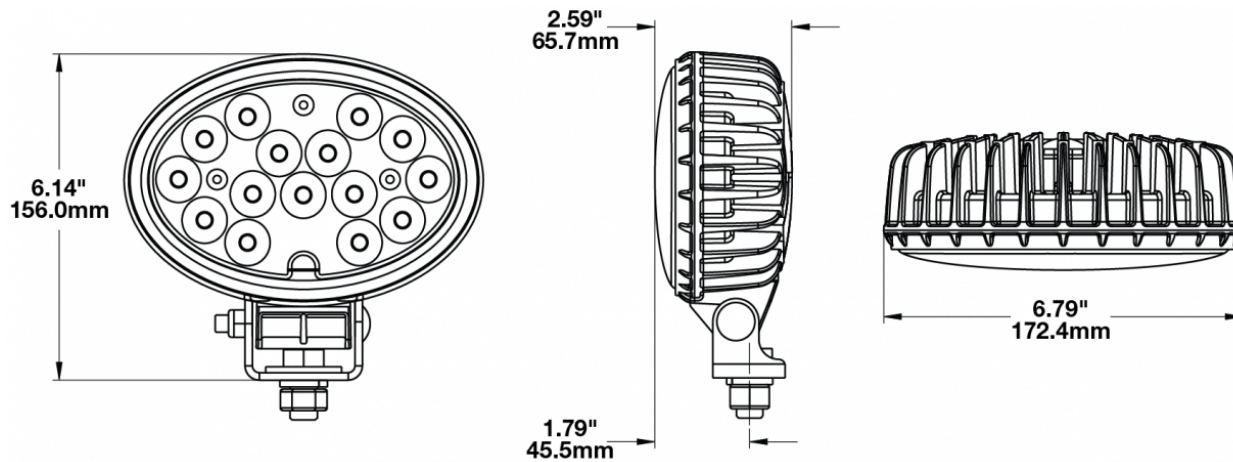

LED Work Lights – Model 7150

PRODUCT INFORMATION

Description	12-24V LED Work Light with Polycarbonate Lens & Spot Beam Pattern
Height	155.96 mm / 6.14 in
Width	172.47 mm / 6.79 in
Depth	77.11 mm / 3.04 in
Shape	Oval
Outer Lens Material	Polycarbonate
Outer Lens Color	Clear
Housing Material	Die-Cast Aluminum
Housing Color	Black
Mounting Hardware Description	(x1) 1/2"-13 x 1"
Minimum Operating Temperature	-40 °C / -40 °F
Maximum Operating Temperature	65 °C / 149 °F
Connector or Wiring	Deutsch DT04-2P
Mating Connector	Deutsch DT06-2S
Product Weight	2.10 lbs / 0.95 kgs
Shipping Weight	2.10 lbs / 0.95 kgs

PRODUCT DIMENSIONS

ELECTRICAL SPECIFICATIONS

Input Voltage	12-24V DC
Operating Voltage	10-32V DC
Transient Spike Protection	330V Peak @ 1 HZ-100 Pulses
Red Wire	Power - Positive
Black Wire	Ground - Negative
Current Draw	5.50A @ 12V DC 3.20A @ 24V DC

J.W. SPEAKER
Engineered. Lighting. Solutions.

LED Work Lights – Model 7150

PHOTOMETRIC SPECIFICATIONS

Raw Lumen Output	5,400
Effective Lumen Output	4,500
Nominal LED Color Temperature	5000 K
Beam Pattern(s)	Forward Lighting - Spot

Part Number
1801781
12-24V LED Work Light with Glass Lens & Trapezoid Beam Pattern

Part Number
1801791
12-24V LED Work Light with Glass Lens & Flood Beam Pattern

Print date: 2018-08-17

© 2018 J.W. Speaker Corporation • Germantown, WI U.S.A.
www.jwspeaker.com • speaker@jwspeaker.com • 262.251.6660