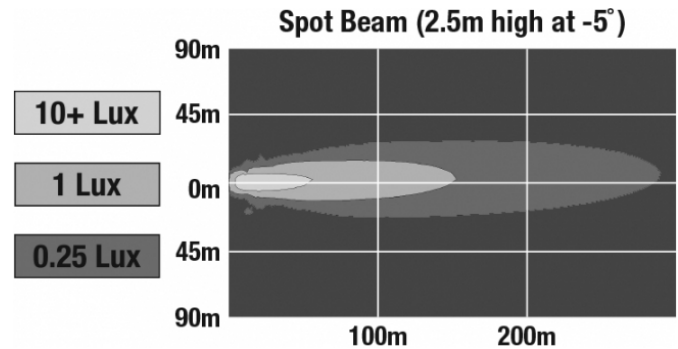

LED Work Lights – Model 7150

PHOTOMETRIC SPECIFICATIONS

Raw Lumen Output	5,400
Effective Lumen Output	4,500
Nominal LED Color Temperature	5000 K
Beam Pattern(s)	Forward Lighting - Spot

APPLICATIONS

RELATED PRODUCTS

Part Number
1801571

12-24V LED Work Light with Polycarbonate Lens & Trapezoid Beam Pattern

Part Number
1801581

12-24V LED Work Light with Polycarbonate Lens & Flood Beam Pattern

Part Number
1801781

12-24V LED Work Light with Glass Lens & Trapezoid Beam Pattern

Part Number
1801791

12-24V LED Work Light with Glass Lens & Flood Beam Pattern

Print date: 2018-11-20

© 2018 J.W. Speaker Corporation • Germantown, WI U.S.A.
www.jwspeaker.com • speaker@jwspeaker.com • 262.251.6660

J.W. SPEAKER
Engineered. Lighting. Solutions.