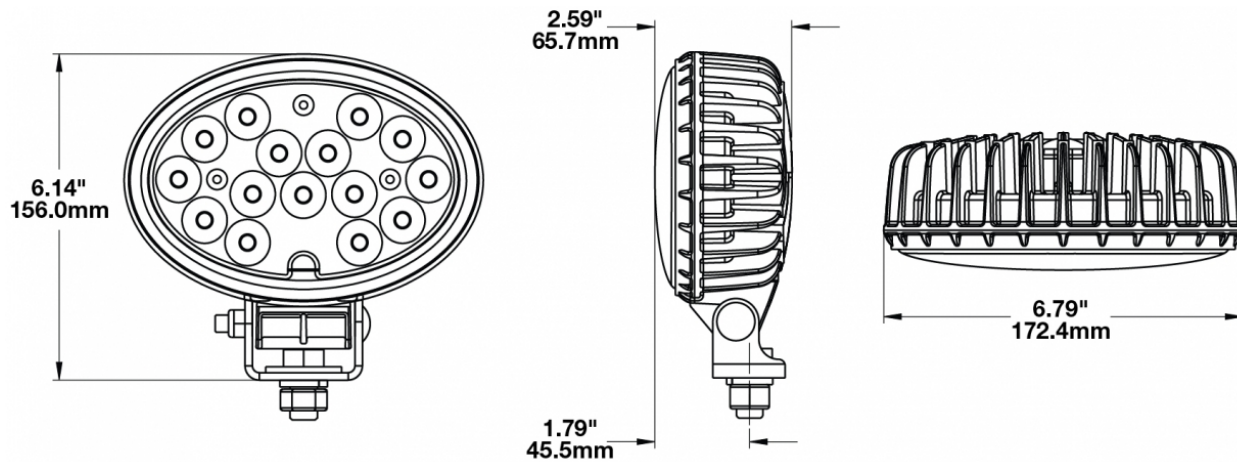

LED Work Lights – Model 7150

PRODUCT INFORMATION

| | |
|--------------------------------------|-------------------------------------------------------------------|
| Description | 12-24V LED Work Light with Polycarbonate Lens & Spot Beam Pattern |
| Height | 155.96 mm / 6.14 in |
| Width | 172.47 mm / 6.79 in |
| Depth | 77.11 mm / 3.04 in |
| Shape | Oval |
| Outer Lens Material | Polycarbonate |
| Outer Lens Color | Clear |
| Housing Material | Die-Cast Aluminum |
| Housing Color | Black |
| Mounting Hardware Description | (x1) 1/2"-13 x 1" |
| Minimum Operating Temperature | -40 °C / -40 °F |
| Maximum Operating Temperature | 65 °C / 149 °F |
| Connector or Wiring | Deutsch DT04-2P |
| Mating Connector | Deutsch DT06-2S |
| Product Weight | 2.10 lbs / 0.95 kgs |
| Shipping Weight | 2.10 lbs / 0.95 kgs |

PRODUCT DIMENSIONS

ELECTRICAL SPECIFICATIONS

| | |
|-----------------------------------|----------------------------------|
| Input Voltage | 12-24V DC |
| Operating Voltage | 10-32V DC |
| Transient Spike Protection | 330V Peak @ 1 HZ-100 Pulses |
| Red Wire | Power - Positive |
| Black Wire | Ground - Negative |
| Current Draw | 5.50A @ 12V DC 3.20A @ 24V DC |

J.W. SPEAKER
Engineered. Lighting. Solutions.

LED Work Lights – Model 7150

PHOTOMETRIC SPECIFICATIONS

| | |
|--------------------------------------|-------------------------|
| Raw Lumen Output | 5,400 |
| Effective Lumen Output | 4,500 |
| Nominal LED Color Temperature | 5000 K |
| Beam Pattern(s) | Forward Lighting - Spot |

Part Number
1801781
12-24V LED Work Light with Glass Lens & Trapezoid Beam Pattern

Part Number
1801791
12-24V LED Work Light with Glass Lens & Flood Beam Pattern