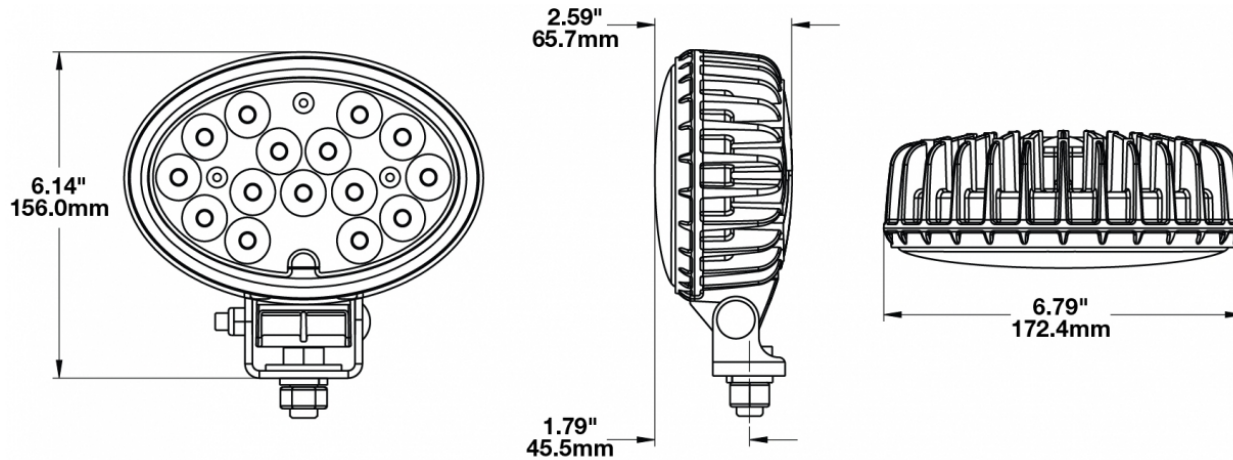

## PRODUCT INFORMATION

<b>Description</b>	12-24V LED Work Light with Polycarbonate Lens & Spot Beam Pattern
<b>Height</b>	155.96 mm / 6.14 in
<b>Width</b>	172.47 mm / 6.79 in
<b>Depth</b>	77.11 mm / 3.04 in
<b>Shape</b>	Oval
<b>Outer Lens Material</b>	Polycarbonate
<b>Outer Lens Color</b>	Clear
<b>Housing Material</b>	Die-Cast Aluminum
<b>Housing Color</b>	Black
<b>Mounting Hardware Description</b>	(x1) 1/2"-13 x 1"
<b>Minimum Operating Temperature</b>	-40 °C / -40 °F
<b>Maximum Operating Temperature</b>	65 °C / 149 °F
<b>Connector or Wiring</b>	Deutsch DT04-2P
<b>Mating Connector</b>	Deutsch DT06-2S
<b>Product Weight</b>	2.10 lbs / 0.95 kgs
<b>Shipping Weight</b>	2.10 lbs / 0.95 kgs

## PRODUCT DIMENSIONS