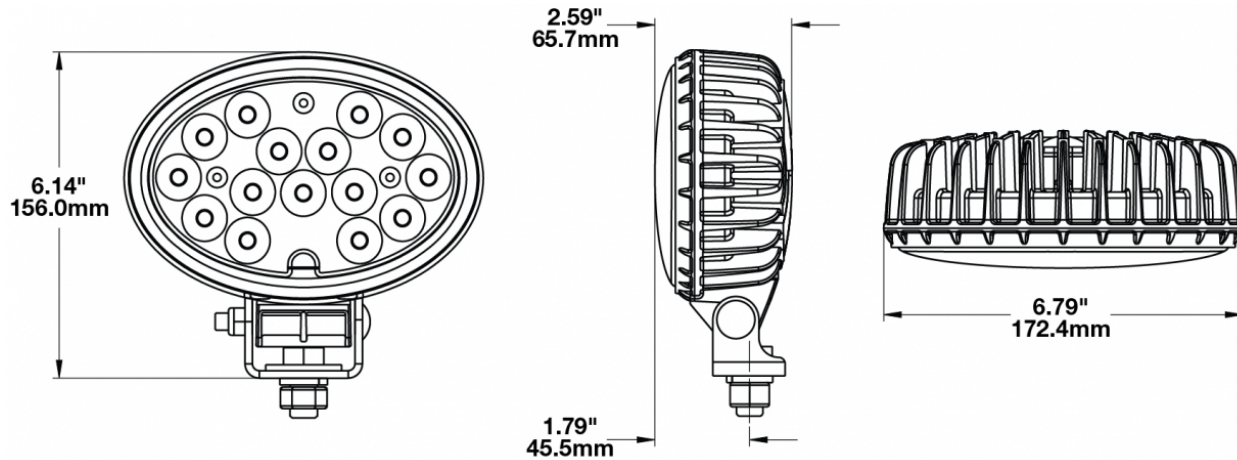

LED Work Lights – Model 7150

PRODUCT INFORMATION

Description	12-24V LED Work Light with Polycarbonate Lens & Spot Beam Pattern
Height	155.96 mm / 6.14 in
Width	172.47 mm / 6.79 in
Depth	77.11 mm / 3.04 in
Shape	Oval
Outer Lens Material	Polycarbonate
Outer Lens Color	Clear
Housing Material	Die-Cast Aluminum
Housing Color	Black
Mounting Hardware Description	(x1) 1/2"-13 x 1"
Minimum Operating Temperature	-40 °C / -40 °F
Maximum Operating Temperature	65 °C / 149 °F
Connector or Wiring	Deutsch DT04-2P
Mating Connector	Deutsch DT06-2S
Product Weight	2.10 lbs / 0.95 kgs
Shipping Weight	2.10 lbs / 0.95 kgs

PRODUCT DIMENSIONS

ELECTRICAL SPECIFICATIONS

Input Voltage	12-24V DC
Operating Voltage	10-32V DC
Transient Spike Protection	330V Peak @ 1 HZ-100 Pulses
Red Wire	Power - Positive
Black Wire	Ground - Negative
Current Draw	5.50A @ 12V DC 3.20A @ 24V DC

J.W. SPEAKER
Engineered. Lighting. Solutions.

LED Work Lights – Model 7150

PHOTOMETRIC SPECIFICATIONS

Raw Lumen Output 5,400
Effective Lumen Output 4,500
Nominal LED Color Temperature 5000 K
Beam Pattern(s) Forward Lighting - Spot

Part Number
1801781
 12-24V LED Work Light with Glass Lens & Trapezoid Beam Pattern

Part Number
1801791
 12-24V LED Work Light with Glass Lens & Flood Beam Pattern

Print date: 2018-06-19

© 2018 J.W. Speaker Corporation • Germantown, WI U.S.A.
 www.jwspeaker.com • speaker@jwspeaker.com • 262.251.6660