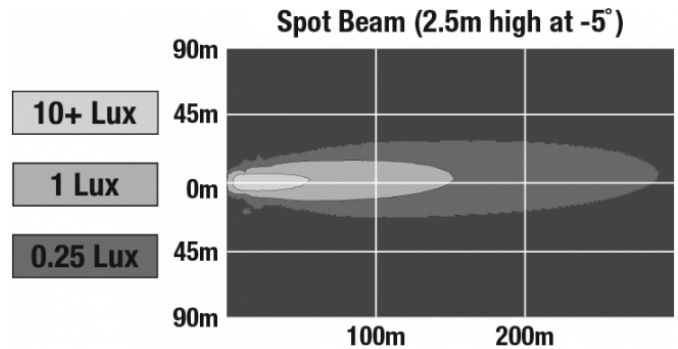

LED Work Lights – Model 7150

PRODUCT INFORMATION

Description	12-24V LED Work Light with Polycarbonate Lens & Spot Beam Pattern
Height	155.96 mm / 6.14 in
Width	172.47 mm / 6.79 in
Depth	77.11 mm / 3.04 in
Shape	Oval
Outer Lens Material	Polycarbonate
Outer Lens Color	Clear
Housing Material	Die-Cast Aluminum
Housing Color	Black
Mounting Hardware Description	(x1) 1/2"-13 x 1"
Minimum Operating Temperature	-40 °C / -40 °F
Maximum Operating Temperature	65 °C / 149 °F
Connector or Wiring	Deutsch DT04-2P
Mating Connector	Deutsch DT06-2S
Product Weight	2.10 lbs / 0.95 kgs
Shipping Weight	2.10 lbs / 0.95 kgs

J.W. SPEAKER
Engineered. Lighting. Solutions.

LED Work Lights – Model 7150

PHOTOMETRIC SPECIFICATIONS

Raw Lumen Output	5,400
Effective Lumen Output	4,500
Nominal LED Color Temperature	5000 K
Beam Pattern(s)	Forward Lighting - Spot