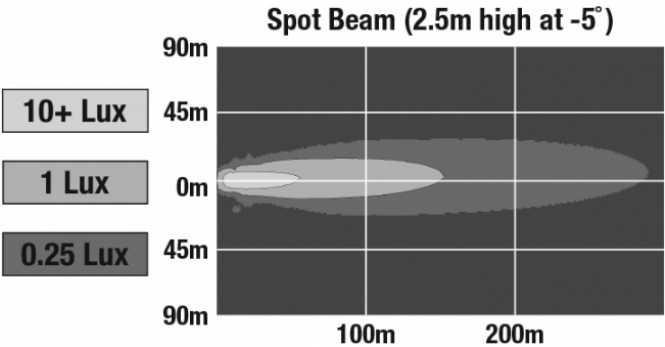

LED Work Lights – Model 7150

PRODUCT INFORMATION

Description	12-24V LED Work Light with Polycarbonate Lens & Spot Beam Pattern
Height	155.96 mm / 6.14 in
Width	172.47 mm / 6.79 in
Depth	77.11 mm / 3.04 in
Shape	Oval
Outer Lens Material	Polycarbonate
Outer Lens Color	Clear
Housing Material	Die-Cast Aluminum
Housing Color	Black
Mounting Hardware Description	(x1) 1/2"-13 x 1"
Minimum Operating Temperature	-40 °C / -40 °F
Maximum Operating Temperature	65 °C / 149 °F
Connector or Wiring	Deutsch DT04-2P
Mating Connector	Deutsch DT06-2S
Product Weight	2.10 lbs / 0.95 kgs
Shipping Weight	2.10 lbs / 0.95 kgs

J.W. SPEAKER
Engineered. Lighting. Solutions.

LED Work Lights – Model 7150

PHOTOMETRIC SPECIFICATIONS

Raw Lumen Output	5,400
Effective Lumen Output	4,500
Nominal LED Color Temperature	5000 K
Beam Pattern(s)	Forward Lighting - Spot