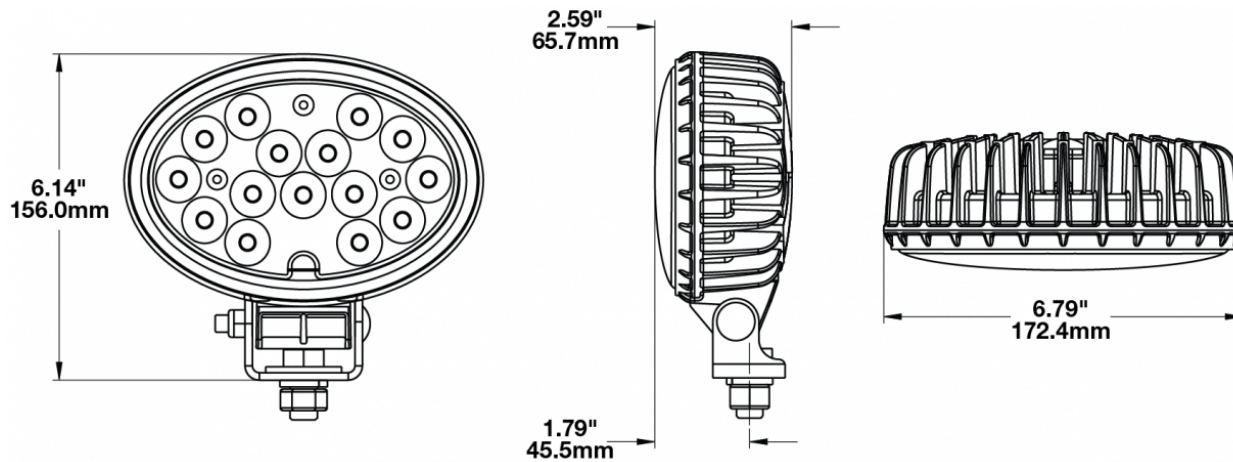

## PRODUCT INFORMATION

---

<b>Description</b>	12-24V LED Work Light with Polycarbonate Lens & Spot Beam Pattern
<b>Height</b>	155.96 mm / 6.14 in
<b>Width</b>	172.47 mm / 6.79 in
<b>Depth</b>	77.11 mm / 3.04 in
<b>Shape</b>	Oval
<b>Outer Lens Material</b>	Polycarbonate
<b>Outer Lens Color</b>	Clear
<b>Housing Material</b>	Die-Cast Aluminum
<b>Housing Color</b>	Black
<b>Mounting Hardware Description</b>	(x1) 1/2"-13 x 1"
<b>Minimum Operating Temperature</b>	-40 °C / -40 °F
<b>Maximum Operating Temperature</b>	65 °C / 149 °F
<b>Connector or Wiring</b>	Deutsch DT04-2P
<b>Mating Connector</b>	Deutsch DT06-2S
<b>Product Weight</b>	0.00 lbs / 0 kgs
<b>Shipping Weight</b>	2.10 lbs / 0.95 kgs

## PRODUCT DIMENSIONS