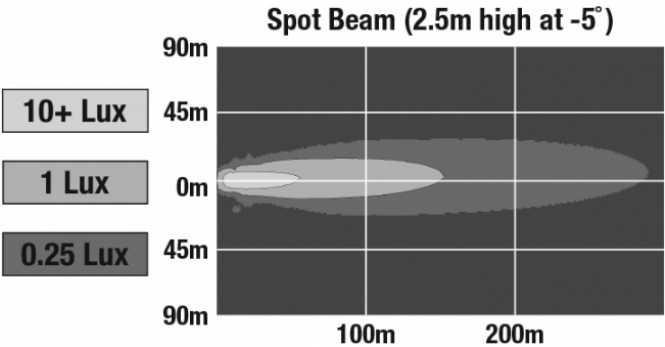

LED Work Lights – Model 7150

PRODUCT INFORMATION

Description	12-24V LED Work Light with Polycarbonate Lens & Spot Beam Pattern
Height	155.96 mm / 6.14 in
Width	172.47 mm / 6.79 in
Depth	77.11 mm / 3.04 in
Shape	Oval
Outer Lens Material	Polycarbonate
Outer Lens Color	Clear
Housing Material	Die-Cast Aluminum
Housing Color	Black
Mounting Hardware Description	(x1) 1/2"-13 x 1"
Minimum Operating Temperature	-40 °C / -40 °F
Maximum Operating Temperature	65 °C / 149 °F
Connector or Wiring	Deutsch DT04-2P
Mating Connector	Deutsch DT06-2S
Product Weight	2.10 lbs / 0.95 kgs
Shipping Weight	2.10 lbs / 0.95 kgs

J.W. SPEAKER
Engineered. Lighting. Solutions.

LED Work Lights – Model 7150

PHOTOMETRIC SPECIFICATIONS

Raw Lumen Output 5,400
Effective Lumen Output 4,500
Nominal LED Color Temperature 5000 K
Beam Pattern(s) Forward Lighting - Spot