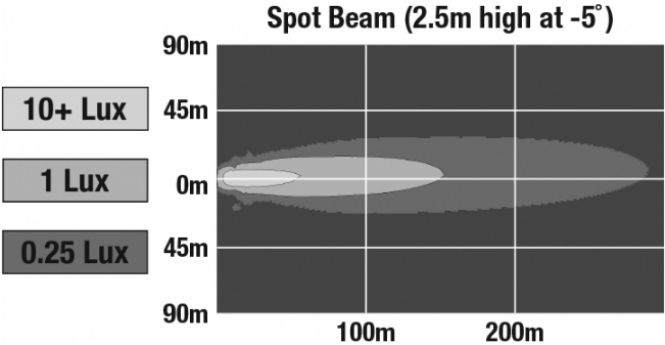

J.W. SPEAKER
Engineered. Lighting. Solutions.

LED Work Lights – Model 7150

PHOTOMETRIC SPECIFICATIONS

| | |
|--------------------------------------|-------------------------|
| Raw Lumen Output | 5,400 |
| Effective Lumen Output | 4,500 |
| Nominal LED Color Temperature | 5000 K |
| Beam Pattern(s) | Forward Lighting - Spot |