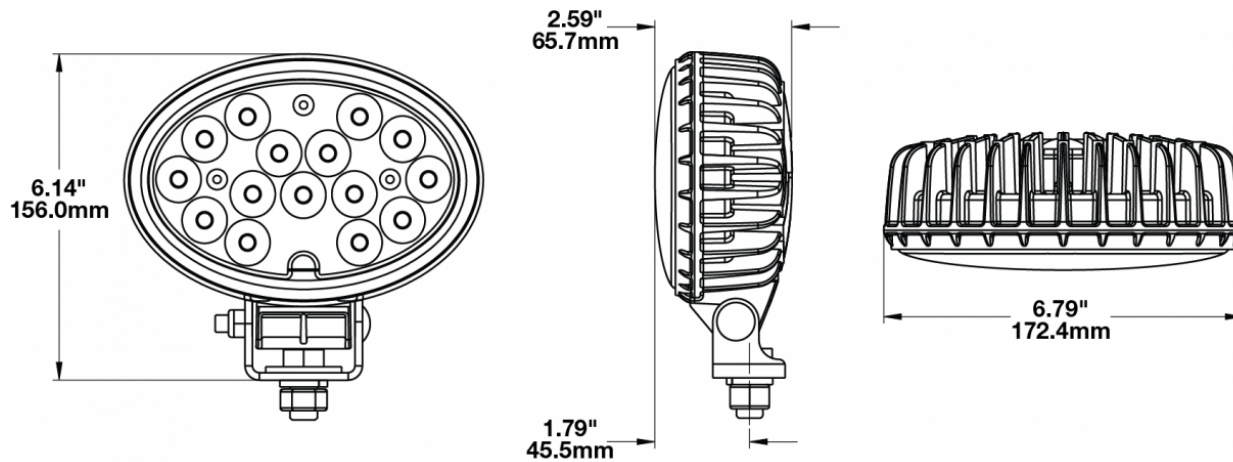

LED Work Lights – Model 7150

PRODUCT INFORMATION

Description	12-24V LED Work Light with Polycarbonate Lens & Spot Beam Pattern
Height	155.96 mm / 6.14 in
Width	172.47 mm / 6.79 in
Depth	77.11 mm / 3.04 in
Shape	Oval
Outer Lens Material	Polycarbonate
Outer Lens Color	Clear
Housing Material	Die-Cast Aluminum
Housing Color	Black
Mounting Hardware Description	(x1) 1/2"-13 x 1"
Minimum Operating Temperature	-40 °C / -40 °F
Maximum Operating Temperature	65 °C / 149 °F
Connector or Wiring	Deutsch DT04-2P
Mating Connector	Deutsch DT06-2S
Product Weight	2.10 lbs / 0.95 kgs
Shipping Weight	2.10 lbs / 0.95 kgs

PRODUCT DIMENSIONS

ELECTRICAL SPECIFICATIONS

Input Voltage	12-24V DC
Operating Voltage	10-32V DC
Transient Spike Protection	330V Peak @ 1 HZ-100 Pulses
Red Wire	Power - Positive
Black Wire	Ground - Negative
Current Draw	5.50A @ 12V DC 3.20A @ 24V DC

J.W. SPEAKER
Engineered. Lighting. Solutions.

LED Work Lights – Model 7150

PHOTOMETRIC SPECIFICATIONS

Raw Lumen Output	5,400
Effective Lumen Output	4,500
Nominal LED Color Temperature	5000 K
Beam Pattern(s)	Forward Lighting - Spot

Part Number
1801781
12-24V LED Work Light with Glass Lens & Trapezoid Beam Pattern

Part Number
1801791
12-24V LED Work Light with Glass Lens & Flood Beam Pattern

Print date: 2017-08-18

© 2017 J.W. Speaker Corporation • Germantown, WI U.S.A.
www.jwspeaker.com • speaker@jwspeaker.com • 262.251.6660