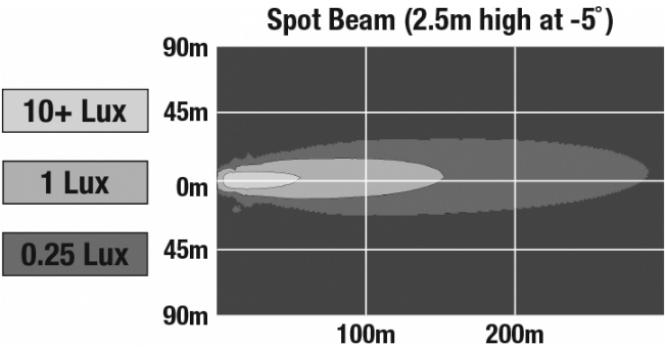

LED Work Lights – Model 7150

PRODUCT INFORMATION

Description	12-24V LED Work Light with Polycarbonate Lens & Spot Beam Pattern
Height	155.96 mm / 6.14 in
Width	172.47 mm / 6.79 in
Depth	77.11 mm / 3.04 in
Shape	Oval
Outer Lens Material	Polycarbonate
Outer Lens Color	Clear
Housing Material	Die-Cast Aluminum
Housing Color	Black
Mounting Hardware Description	(x1) 1/2"-13 x 1"
Minimum Operating Temperature	-40 °C / -40 °F
Maximum Operating Temperature	65 °C / 149 °F
Connector or Wiring	Deutsch DT04-2P
Mating Connector	Deutsch DT06-2S
Product Weight	2.10 lbs / 0.95 kgs
Shipping Weight	2.60 lbs / 1.18 kgs

J.W. SPEAKER
Engineered. Lighting. Solutions.

LED Work Lights – Model 7150

PHOTOMETRIC SPECIFICATIONS

Raw Lumen Output	5,400
Effective Lumen Output	4,500
Nominal LED Color Temperature	5000 K
Beam Pattern(s)	Forward Lighting - Spot