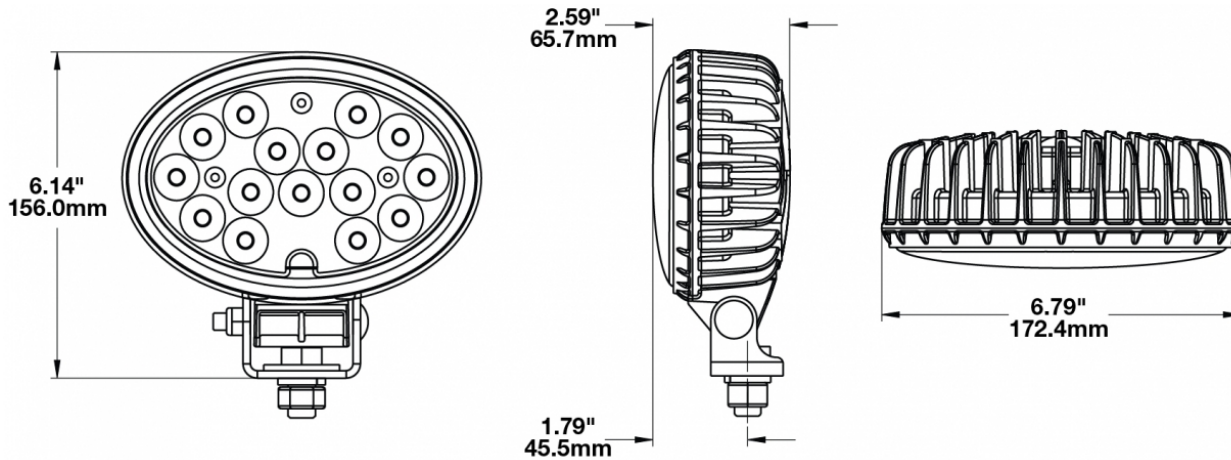

LED Work Lights – Model 7150

PRODUCT INFORMATION

Description	12-24V LED Work Light with Polycarbonate Lens & Spot Beam Pattern
Height	155.96 mm / 6.14 in
Width	172.47 mm / 6.79 in
Depth	77.11 mm / 3.04 in
Shape	Oval
Outer Lens Material	Polycarbonate
Outer Lens Color	Clear
Housing Material	Die-Cast Aluminum
Housing Color	Black
Mounting Hardware Description	(x1) 1/2"-13 x 1"
Minimum Operating Temperature	-40 °C / -40 °F
Maximum Operating Temperature	65 °C / 149 °F
Connector or Wiring	Deutsch DT04-2P
Mating Connector	Deutsch DT06-2S
Product Weight	2.10 lbs / 0.95 kgs
Shipping Weight	2.60 lbs / 1.18 kgs

PRODUCT DIMENSIONS

ELECTRICAL SPECIFICATIONS

Input Voltage	12-24V DC
Operating Voltage	10-32V DC
Transient Spike Protection	330V Peak @ 1 HZ-100 Pulses
Red Wire	Power - Positive
Black Wire	Ground - Negative
Current Draw	5.50A @ 12V DC 3.20A @ 24V DC

J.W. SPEAKER
Engineered. Lighting. Solutions.

LED Work Lights – Model 7150

PHOTOMETRIC SPECIFICATIONS

Raw Lumen Output	5,400
Effective Lumen Output	4,500
Nominal LED Color Temperature	5000 K
Beam Pattern(s)	Forward Lighting - Spot

Part Number
1801781
12-24V LED Work Light with Glass Lens & Trapezoid Beam Pattern

Part Number
1801791
12-24V LED Work Light with Glass Lens & Flood Beam Pattern

Print date: 2017-06-23

© 2017 J.W. Speaker Corporation • Germantown, WI U.S.A.
www.jwspeaker.com • speaker@jwspeaker.com • 262.251.6660