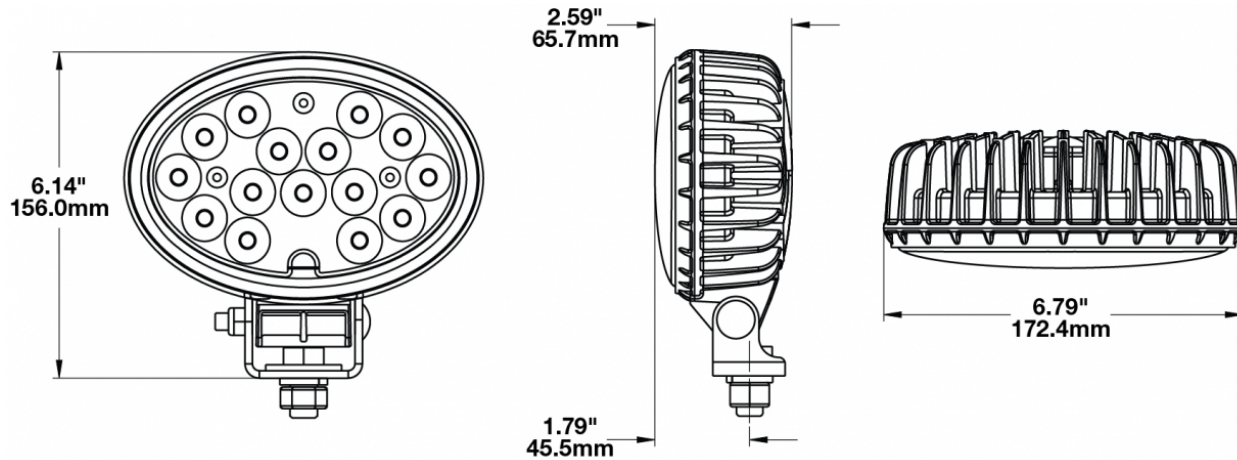

LED Work Lights – Model 7150

PRODUCT DIMENSIONS

ELECTRICAL SPECIFICATIONS

Input Voltage	12-24V DC
Operating Voltage	10-32V DC
Transient Spike Protection	330V Peak @ 1 HZ-100 Pulses
Red Wire	Power - Positive
Black Wire	Ground - Negative
Current Draw	5.50A @ 12V DC 3.20A @ 24V DC