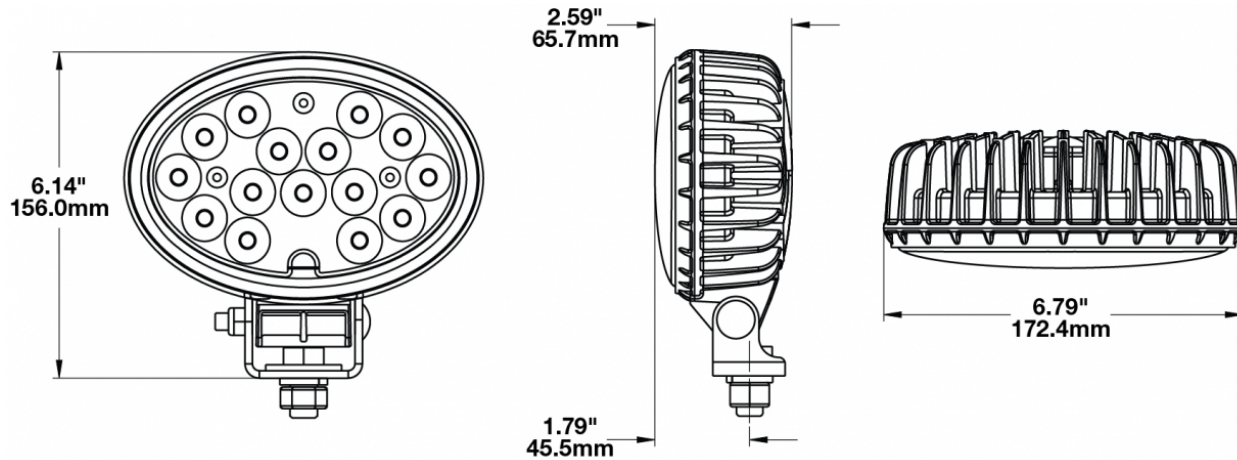

LED Work Lights – Model 7150

PRODUCT INFORMATION

Description	12-24V LED Work Light with Polycarbonate Lens & Flood Beam Pattern
Height	155.96 mm / 6.14 in
Width	172.47 mm / 6.79 in
Depth	77.11 mm / 3.04 in
Shape	Oval
Outer Lens Material	Polycarbonate
Outer Lens Color	Clear
Housing Material	Die-Cast Aluminum
Housing Color	Black
Mounting Hardware Description	(x1) 1/2"-13 x 1"
Minimum Operating Temperature	-40 °C / -40 °F
Maximum Operating Temperature	65 °C / 149 °F
Connector or Wiring	Deutsch DT04-2P
Mating Connector	Deutsch DT06-2S
Product Weight	2.10 lbs / 0.95 kgs
Shipping Weight	2.10 lbs / 0.95 kgs

PRODUCT DIMENSIONS

ELECTRICAL SPECIFICATIONS

Input Voltage	12-24V DC
Operating Voltage	10-32V DC
Transient Spike Protection	330V Peak @ 1 HZ-100 Pulses
Red Wire	Power - Positive
Black Wire	Ground - Negative
Current Draw	5.50A @ 12V DC 3.20A @ 24V DC

J.W. SPEAKER
Engineered. Lighting. Solutions.

LED Work Lights – Model 7150

PHOTOMETRIC SPECIFICATIONS

Raw Lumen Output	5,400
Effective Lumen Output	4,500
Nominal LED Color Temperature	5000 K
Beam Pattern(s)	Forward Lighting - Flood (Standard)

Part Number
1801781
12-24V LED Work Light with Glass Lens & Trapezoid Beam Pattern

Part Number
1801791
12-24V LED Work Light with Glass Lens & Flood Beam Pattern

Print date: 2018-02-18

© 2018 J.W. Speaker Corporation • Germantown, WI U.S.A.
www.jwspeaker.com • speaker@jwspeaker.com • 262.251.6660