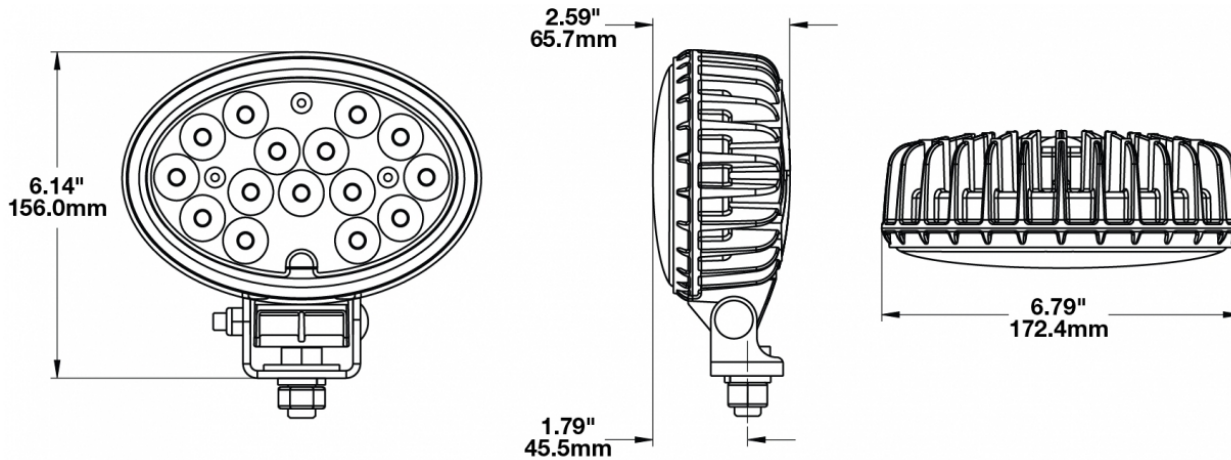

LED Work Lights – Model 7150

PRODUCT INFORMATION

Description	12-24V LED Work Light with Polycarbonate Lens & Flood Beam Pattern
Height	155.96 mm / 6.14 in
Width	172.47 mm / 6.79 in
Depth	77.11 mm / 3.04 in
Shape	Oval
Outer Lens Material	Polycarbonate
Outer Lens Color	Clear
Housing Material	Die-Cast Aluminum
Housing Color	Black
Mounting Hardware Description	(x1) 1/2"-13 x 1"
Minimum Operating Temperature	-40 °C / -40 °F
Maximum Operating Temperature	65 °C / 149 °F
Connector or Wiring	Deutsch DT04-2P
Mating Connector	Deutsch DT06-2S
Product Weight	2.10 lbs / 0.95 kgs
Shipping Weight	2.60 lbs / 1.18 kgs

PRODUCT DIMENSIONS

ELECTRICAL SPECIFICATIONS

Input Voltage	12-24V DC
Operating Voltage	10-32V DC
Transient Spike Protection	330V Peak @ 1 HZ-100 Pulses
Red Wire	Power - Positive
Black Wire	Ground - Negative
Current Draw	5.50A @ 12V DC 3.20A @ 24V DC

J.W. SPEAKER
Engineered. Lighting. Solutions.

LED Work Lights – Model 7150

PHOTOMETRIC SPECIFICATIONS

Raw Lumen Output	5,400
Effective Lumen Output	4,500
Nominal LED Color Temperature	5000 K
Beam Pattern(s)	Forward Lighting - Flood (Standard)

Part Number
1801781
12-24V LED Work Light with Glass Lens & Trapezoid Beam Pattern

Part Number
1801791
12-24V LED Work Light with Glass Lens & Flood Beam Pattern

Print date: 2017-06-26

© 2017 J.W. Speaker Corporation • Germantown, WI U.S.A.
www.jwspeaker.com • speaker@jwspeaker.com • 262.251.6660