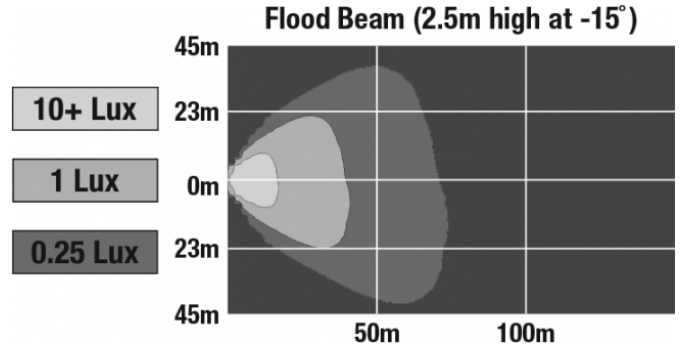

LED Work Lights – Model 7150

PHOTOMETRIC SPECIFICATIONS

Raw Lumen Output	5,400
Effective Lumen Output	4,500
Nominal LED Color Temperature	5000 K
Beam Pattern(s)	Forward Lighting - Flood (Standard)