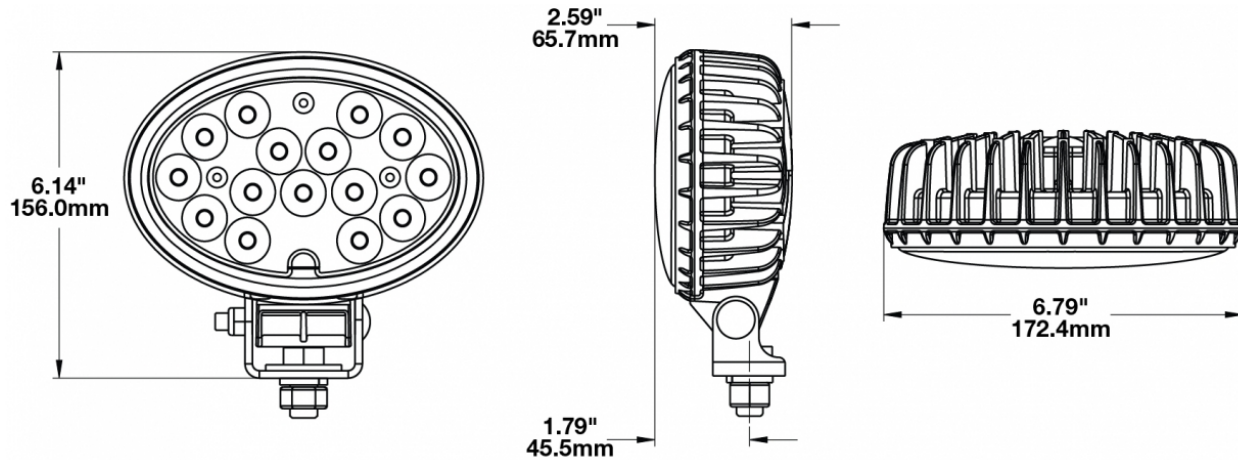

## PRODUCT INFORMATION

---

<b>Description</b>	12-24V LED Work Light with Polycarbonate Lens & Flood Beam Pattern
<b>Height</b>	155.96 mm / 6.14 in
<b>Width</b>	172.47 mm / 6.79 in
<b>Depth</b>	77.11 mm / 3.04 in
<b>Shape</b>	Oval
<b>Outer Lens Material</b>	Polycarbonate
<b>Outer Lens Color</b>	Clear
<b>Housing Material</b>	Die-Cast Aluminum
<b>Housing Color</b>	Black
<b>Mounting Hardware Description</b>	(x1) 1/2"-13 x 1"
<b>Minimum Operating Temperature</b>	-40 °C / -40 °F
<b>Maximum Operating Temperature</b>	65 °C / 149 °F
<b>Connector or Wiring</b>	Deutsch DT04-2P
<b>Mating Connector</b>	Deutsch DT06-2S
<b>Product Weight</b>	2.10 lbs / 0.95 kgs
<b>Shipping Weight</b>	2.10 lbs / 0.95 kgs

## PRODUCT DIMENSIONS