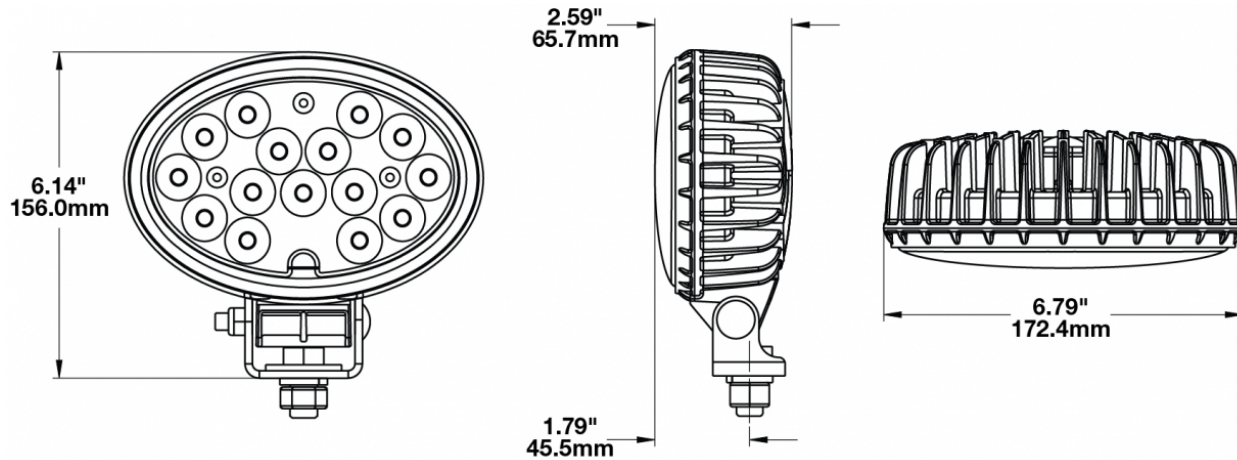

## PRODUCT INFORMATION

---

<b>Description</b>	12-24V LED Work Light with Polycarbonate Lens & Trapezoid Beam Pattern
<b>Height</b>	155.96 mm / 6.14 in
<b>Width</b>	172.47 mm / 6.79 in
<b>Depth</b>	77.11 mm / 3.04 in
<b>Shape</b>	Oval
<b>Outer Lens Material</b>	Polycarbonate
<b>Outer Lens Color</b>	Clear
<b>Housing Material</b>	Die-Cast Aluminum
<b>Housing Color</b>	Black
<b>Mounting Hardware Description</b>	(x1) 1/2"-13 x 1"
<b>Minimum Operating Temperature</b>	-40 °C / -40 °F
<b>Maximum Operating Temperature</b>	65 °C / 149 °F
<b>Connector or Wiring</b>	Deutsch DT04-2P
<b>Mating Connector</b>	Deutsch DT06-2S
<b>Product Weight</b>	2.10 lbs / 0.95 kgs
<b>Shipping Weight</b>	2.10 lbs / 0.95 kgs

## PRODUCT DIMENSIONS