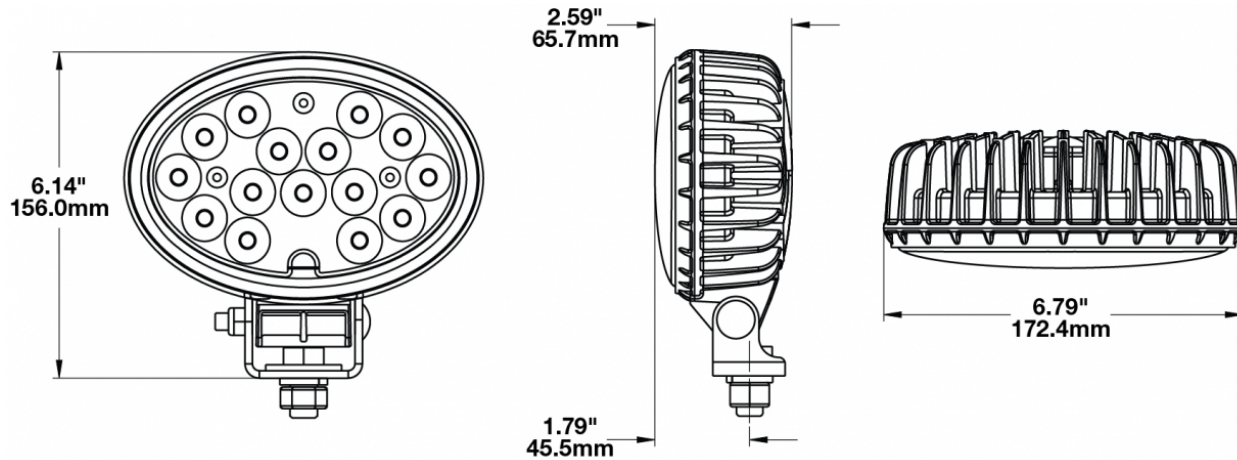

## PRODUCT INFORMATION

<b>Description</b>	12-24V LED Work Light with Polycarbonate Lens & Trapezoid Beam Pattern
<b>Height</b>	155.96 mm / 6.14 in
<b>Width</b>	172.47 mm / 6.79 in
<b>Depth</b>	77.11 mm / 3.04 in
<b>Shape</b>	Oval
<b>Outer Lens Material</b>	Polycarbonate
<b>Outer Lens Color</b>	Clear
<b>Housing Material</b>	Die-Cast Aluminum
<b>Housing Color</b>	Black
<b>Mounting Hardware Description</b>	(x1) 1/2"-13 x 1"
<b>Minimum Operating Temperature</b>	-40 °C / -40 °F
<b>Maximum Operating Temperature</b>	65 °C / 149 °F
<b>Connector or Wiring</b>	Deutsch DT04-2P
<b>Mating Connector</b>	Deutsch DT06-2S
<b>Product Weight</b>	2.10 lbs / 0.95 kgs
<b>Shipping Weight</b>	2.60 lbs / 1.18 kgs

## PRODUCT DIMENSIONS