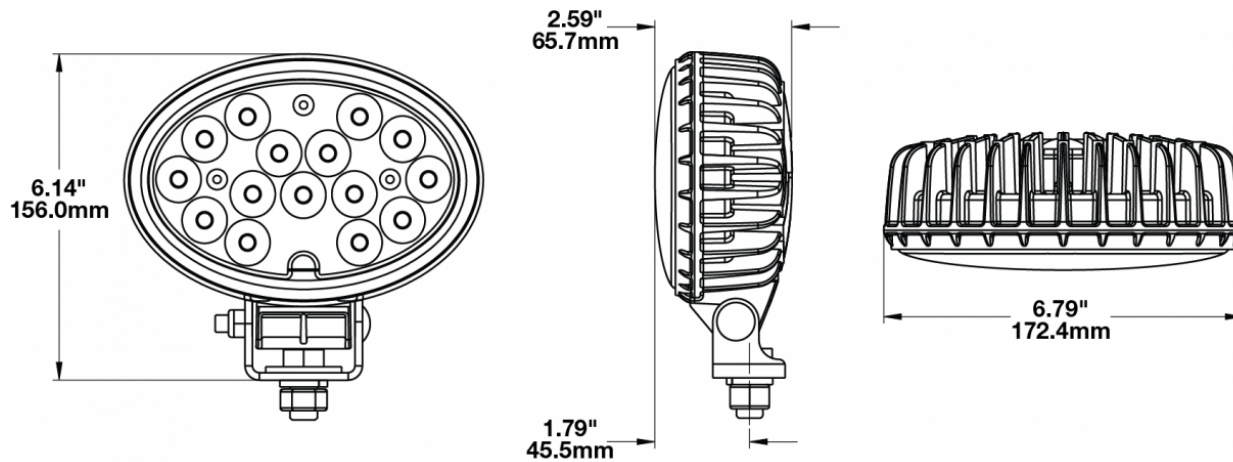

LED Work Lights – Model 7150

PRODUCT INFORMATION

Description	12-24V LED Work Light with Polycarbonate Lens & Trapezoid Beam Pattern
Height	155.96 mm / 6.14 in
Width	172.47 mm / 6.79 in
Depth	77.11 mm / 3.04 in
Shape	Oval
Outer Lens Material	Polycarbonate
Outer Lens Color	Clear
Housing Material	Die-Cast Aluminum
Housing Color	Black
Mounting Hardware Description	(x1) 1/2"-13 x 1"
Minimum Operating Temperature	-40 °C / -40 °F
Maximum Operating Temperature	65 °C / 149 °F
Connector or Wiring	Deutsch DT04-2P
Mating Connector	Deutsch DT06-2S
Product Weight	2.10 lbs / 0.95 kgs
Shipping Weight	2.10 lbs / 0.95 kgs

PRODUCT DIMENSIONS

ELECTRICAL SPECIFICATIONS

Input Voltage	12-24V DC
Operating Voltage	10-32V DC
Transient Spike Protection	330V Peak @ 1 HZ-100 Pulses
Red Wire	Power - Positive
Black Wire	Ground - Negative
Current Draw	5.50A @ 12V DC 3.20A @ 24V DC

LED Work Lights – Model 7150

PHOTOMETRIC SPECIFICATIONS

Raw Lumen Output	5,400
Effective Lumen Output	4,500
Nominal LED Color Temperature	5000 K
Beam Pattern(s)	Forward Lighting - Trapezoid

APPLICATIONS

RELATED PRODUCTS