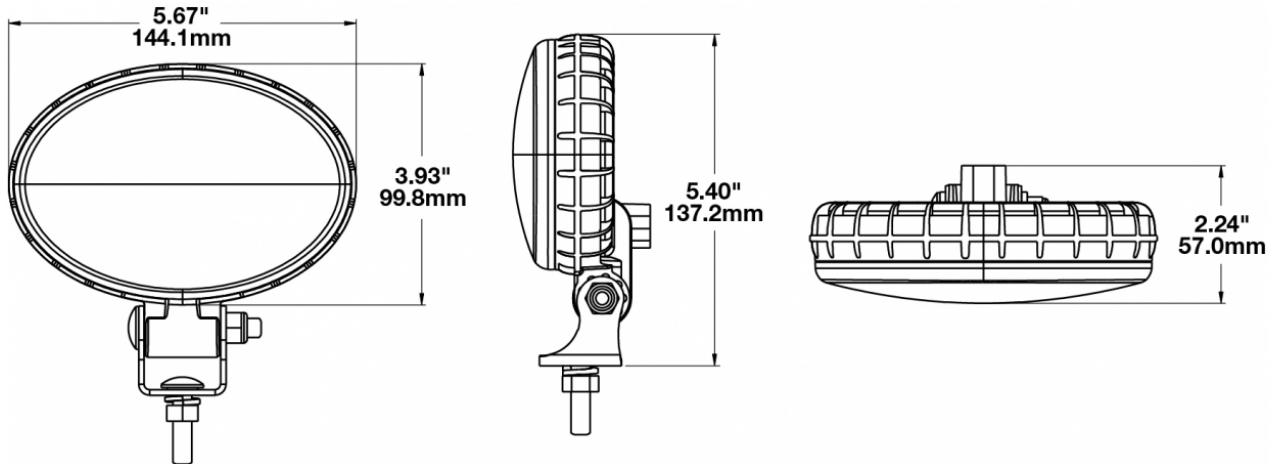

## PRODUCT INFORMATION

---

<b>Description</b>	12-48V SAE/ECE LED Backup Camera Light
<b>Height</b>	137.16 mm / 5.4 in
<b>Width</b>	144.02 mm / 5.67 in
<b>Depth</b>	56.90 mm / 2.24 in
<b>Shape</b>	Oval
<b>Outer Lens Material</b>	Polycarbonate
<b>Outer Lens Color</b>	Clear
<b>Housing Material</b>	Polycarbonate
<b>Housing Color</b>	Black
<b>Mounting Hardware Description</b>	(x1) 5/16"-18 x 1.00" Mounting Bolt
<b>Mounting Type</b>	Universal Pedestal Mount
<b>Minimum Operating Temperature</b>	-40 °C / -40 °F
<b>Maximum Operating Temperature</b>	65 °C / 149 °F
<b>Connector or Wiring</b>	Integrated 2-Pin Deutsch Weather-Proof Socket (DT04-2P)
<b>Mating Connector</b>	2-Pin Deutsch Weather-Proof Plug (DT06-2S)
<b>Product Weight</b>	0.54 lbs / 0.24 kgs

## PRODUCT DIMENSIONS