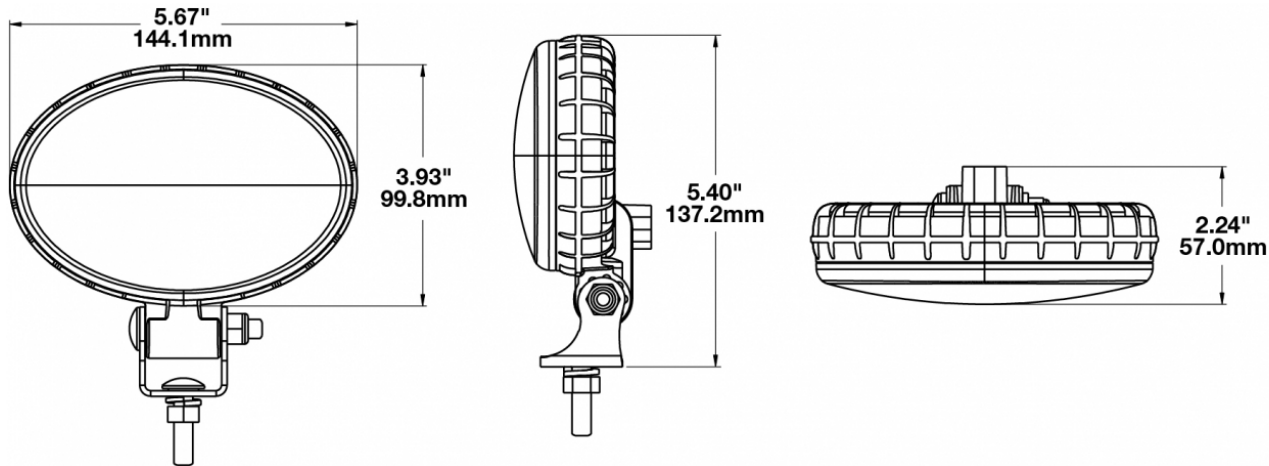

LED Backup Camera Light and Reverse Light - Model 778 XD

PRODUCT DIMENSIONS

ELECTRICAL SPECIFICATIONS

Input Voltage	12-48V DC
Operating Voltage	10-55V DC
Transient Spike Protection	330V Peak @ 1 HZ-100 Pulses
Red Wire	Positive
Black Wire	Negative
Current Draw	1.00A @ 12V DC 0.48A @ 24V DC 0.33A @ 36V DC 0.25A @ 48V DC

Print date: 2026-04-18

© 2026 J.W. Speaker Corporation • Germantown, WI U.S.A.
www.jwspeaker.com • speaker@jwspeaker.com • 262.251.6660