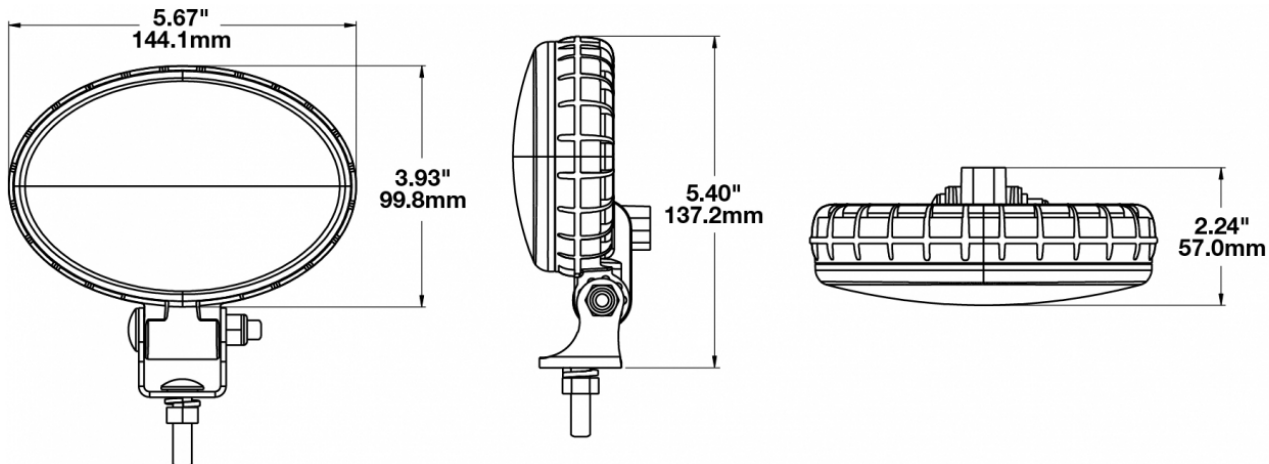

## PRODUCT INFORMATION

<b>Description</b>	12-48V SAE/ECE LED Backup Camera Light
<b>Height</b>	137.16 mm / 5.4 in
<b>Width</b>	144.02 mm / 5.67 in
<b>Depth</b>	56.90 mm / 2.24 in
<b>Shape</b>	Oval
<b>Outer Lens Material</b>	Polycarbonate
<b>Outer Lens Color</b>	Clear
<b>Housing Material</b>	Polycarbonate
<b>Housing Color</b>	Black
<b>Mounting Hardware Description</b>	(x1) 5/16"-18 x 1.00" Mounting Bolt
<b>Mounting Type</b>	Universal Pedestal Mount
<b>Minimum Operating Temperature</b>	-40 °C / -40 °F
<b>Maximum Operating Temperature</b>	65 °C / 149 °F
<b>Connector or Wiring</b>	Integrated 2-Pin Deutsch Weather-Proof Socket (DT04-2P)
<b>Mating Connector</b>	2-Pin Deutsch Weather-Proof Plug (DT06-2S)
<b>Product Weight</b>	0.54 lbs / 0.24 kgs

## PRODUCT DIMENSIONS