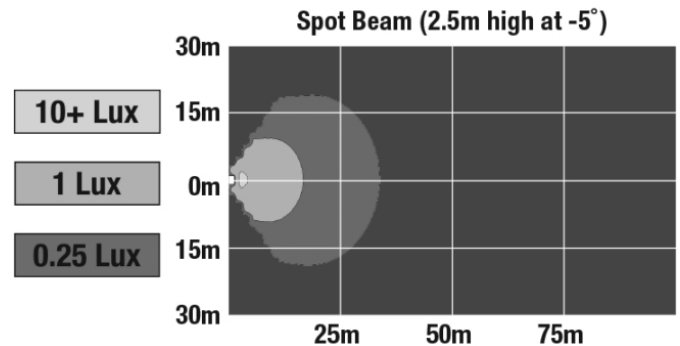

## PHOTOMETRIC SPECIFICATIONS

<b>Effective Lumen Output</b>	576
<b>Candela Output</b>	275
<b>Nominal LED Color Temperature</b>	5000 K
<b>Beam Pattern(s)</b>	Forward Lighting - Spot

Print date: 2017-07-23