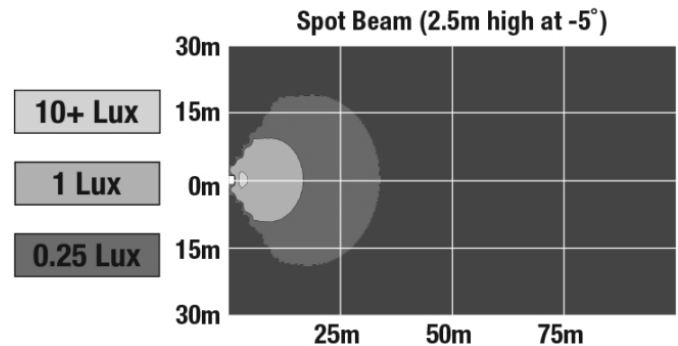

## PHOTOMETRIC SPECIFICATIONS

<b>Effective Lumen Output</b>	576
<b>Candela Output</b>	275
<b>Nominal LED Color Temperature</b>	5000 K
<b>Beam Pattern(s)</b>	Forward Lighting - Spot

Print date: 2017-11-25