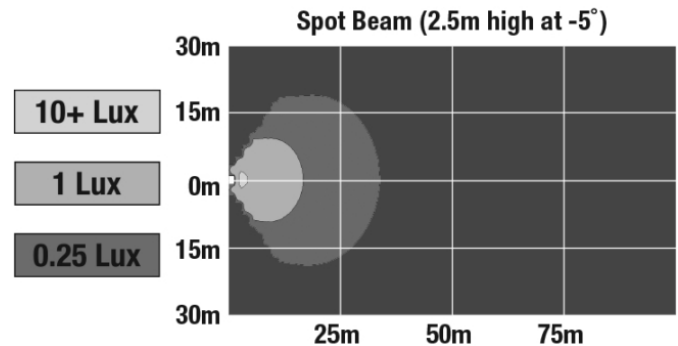

## PHOTOMETRIC SPECIFICATIONS

<b>Effective Lumen Output</b>	576
<b>Candela Output</b>	275
<b>Nominal LED Color Temperature</b>	5000 K
<b>Beam Pattern(s)</b>	Forward Lighting - Spot

Print date: 2018-02-20