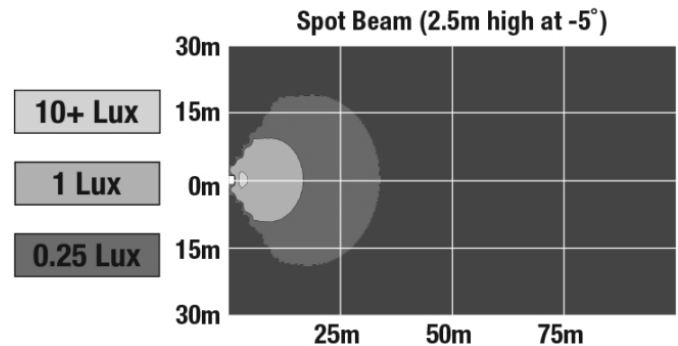

## PHOTOMETRIC SPECIFICATIONS

<b>Effective Lumen Output</b>	576
<b>Candela Output</b>	275
<b>Nominal LED Color Temperature</b>	5000 K
<b>Beam Pattern(s)</b>	Forward Lighting - Spot

Print date: 2018-07-22