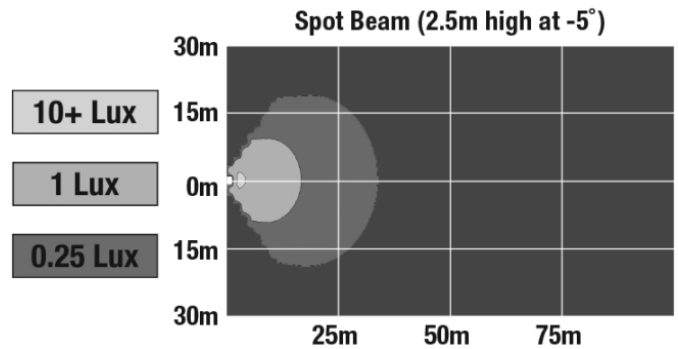

Buy America Standards	CISPR 12
CISPR 22	ECE Reg 23
Eco Friendly	FMVSS 108 s7.6 (Table XII)
IEC IP67	SAE J1113-13
SAE J1113-4	SAE J593

PHOTOMETRIC SPECIFICATIONS

Effective Lumen Output	576
Candela Output	275
Nominal LED Color Temperature	5000 K
Beam Pattern(s)	Forward Lighting - Spot