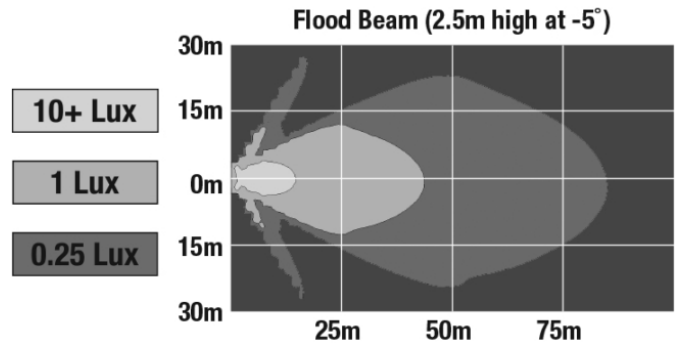

J.W. SPEAKER
Engineered. Lighting. Solutions.

LED Auxiliary Work Light - Model 4418

PHOTOMETRIC SPECIFICATIONS

Raw Lumen Output	2,450
Effective Lumen Output	1,300
Nominal LED Color Temperature	5000 K
Beam Pattern(s)	Forward Lighting - Flood (Medium)