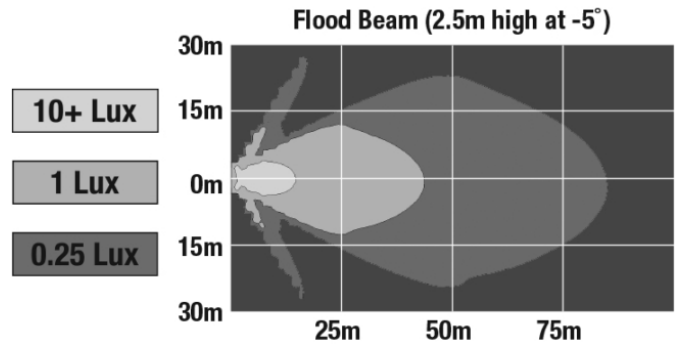

J.W. SPEAKER
Engineered. Lighting. Solutions.

LED Auxiliary Work Light - Model 4418

PHOTOMETRIC SPECIFICATIONS

Raw Lumen Output	2,450
Effective Lumen Output	1,300
Nominal LED Color Temperature	5000 K
Beam Pattern(s)	Forward Lighting - Flood (Medium)