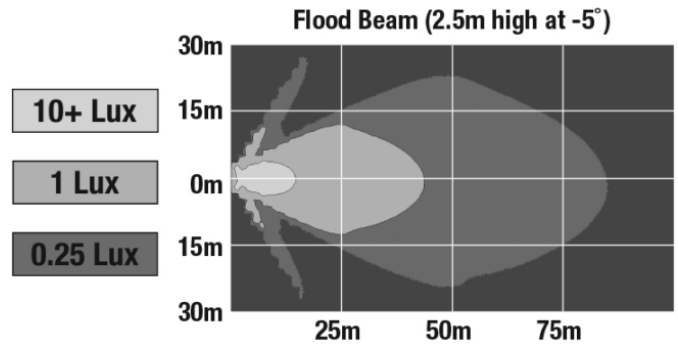

J.W. SPEAKER
Engineered. Lighting. Solutions.

LED Auxiliary Work Light - Model 4418

PHOTOMETRIC SPECIFICATIONS

| | |
|--------------------------------------|-----------------------------------|
| Raw Lumen Output | 2,450 |
| Effective Lumen Output | 1,300 |
| Nominal LED Color Temperature | 5000 K |
| Beam Pattern(s) | Forward Lighting - Flood (Medium) |