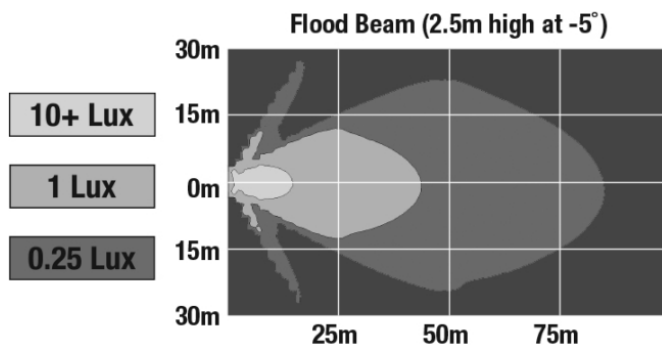

J.W. SPEAKER
Engineered. Lighting. Solutions.

LED Auxiliary Work Light - Model 4418

PHOTOMETRIC SPECIFICATIONS

| | |
|--------------------------------------|-----------------------------------|
| Raw Lumen Output | 2,450 |
| Effective Lumen Output | 1,300 |
| Nominal LED Color Temperature | 5000 K |
| Beam Pattern(s) | Forward Lighting - Flood (Medium) |