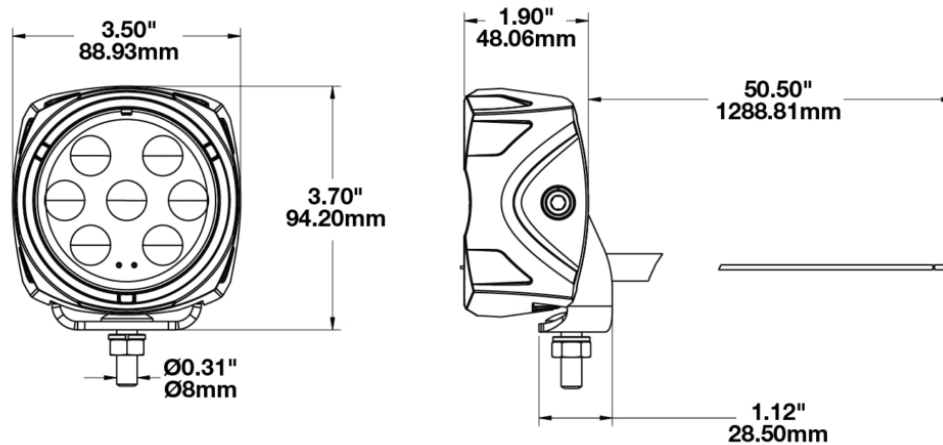

LED Auxiliary Work Light - Model 4418

PRODUCT INFORMATION

Description	12V LED Work Light with Flood Beam Pattern
Height	95.00 mm / 3.74 in
Width	89.00 mm / 3.5 in
Depth	48.00 mm / 1.89 in
Shape	Square
Outer Lens Material	Polycarbonate
Outer Lens Color	Clear
Housing Material	Die-Cast Aluminum
Housing Color	Black
Mounting Hardware Description	(x1) M8-1.25 x 25mm Single Carriage Bolt
Mounting Type	Pedestal
Minimum Operating Temperature	-40 °C / -40 °F
Maximum Operating Temperature	85 °C / 185 °F
Connector or Wiring	Bare Leads
Product Weight	1.20 lbs / 0.54 kgs
Shipping Weight	1.13 lbs / 0.51 kgs

PRODUCT DIMENSIONS

ELECTRICAL SPECIFICATIONS

Input Voltage	12V DC
Operating Voltage	9-16V DC
Red Wire	Positive
Black Wire	Negative
Current Draw	2.17A @ 9V DC 0.97A @ 16V DC

REGULATORY STANDARDS COMPLIANCE

J.W. SPEAKER
Engineered. Lighting. Solutions.

LED Auxiliary Work Light - Model 4418

PHOTOMETRIC SPECIFICATIONS

Raw Lumen Output	2,450
Effective Lumen Output	1,300
Nominal LED Color Temperature	5000 K
Beam Pattern(s)	Forward Lighting - Flood (Medium)